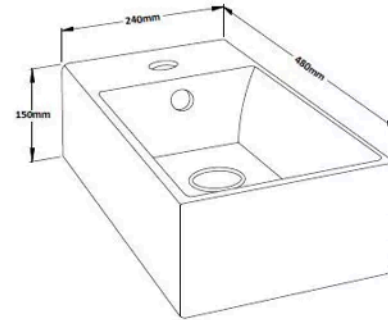

Sales Code: NVX102

Barcode: 5055146195580

Brand: nuie

Description: nuie Mayford 450mm Gloss White 1 Door Vanity Unit

Product Dimensions

Product	685 x 475 x 230mm (H x W x D)
Packaged	255 x 500 x 720mm (H x W x D)
Nett Weight	13.28 kg
Packaged Weight	14.54 kg

Product Details

Country of Origin	China
Product Material	Mfc
Colour/Finish	Gloss White

Sales Code: NBV001

Barcode: 5055146194033

Brand: nuie

Description: nuie Mayford 1 Tap Hole 480mm Ceramic Square Basin

Product Dimensions

Product	240 x 480 x 140mm (H x W x D)
Packaged	270 x 470 x 180mm (H x W x D)
Nett Weight	10.5 kg
Packaged Weight	11.5 kg

Product Details

Country of Origin	China
Product Material	Vitreous China
Colour/Finish	White
Ce Certified	Yes
Inner Bowl Height	100 mm
No. Of Tapholes	1
Number Of Bowls	1

Sales Code: NCS250

Barcode: 5060272822774

Brand: nuie

Description: nuie Ivo Rimless Close Coupled Toilet

Product Dimensions

Product	810 x 370 x 650mm (H x W x D)
Packaged	445 x 390 x 725mm (H x W x D)
Nett Weight	33.35 kg
Packaged Weight	33.85 kg