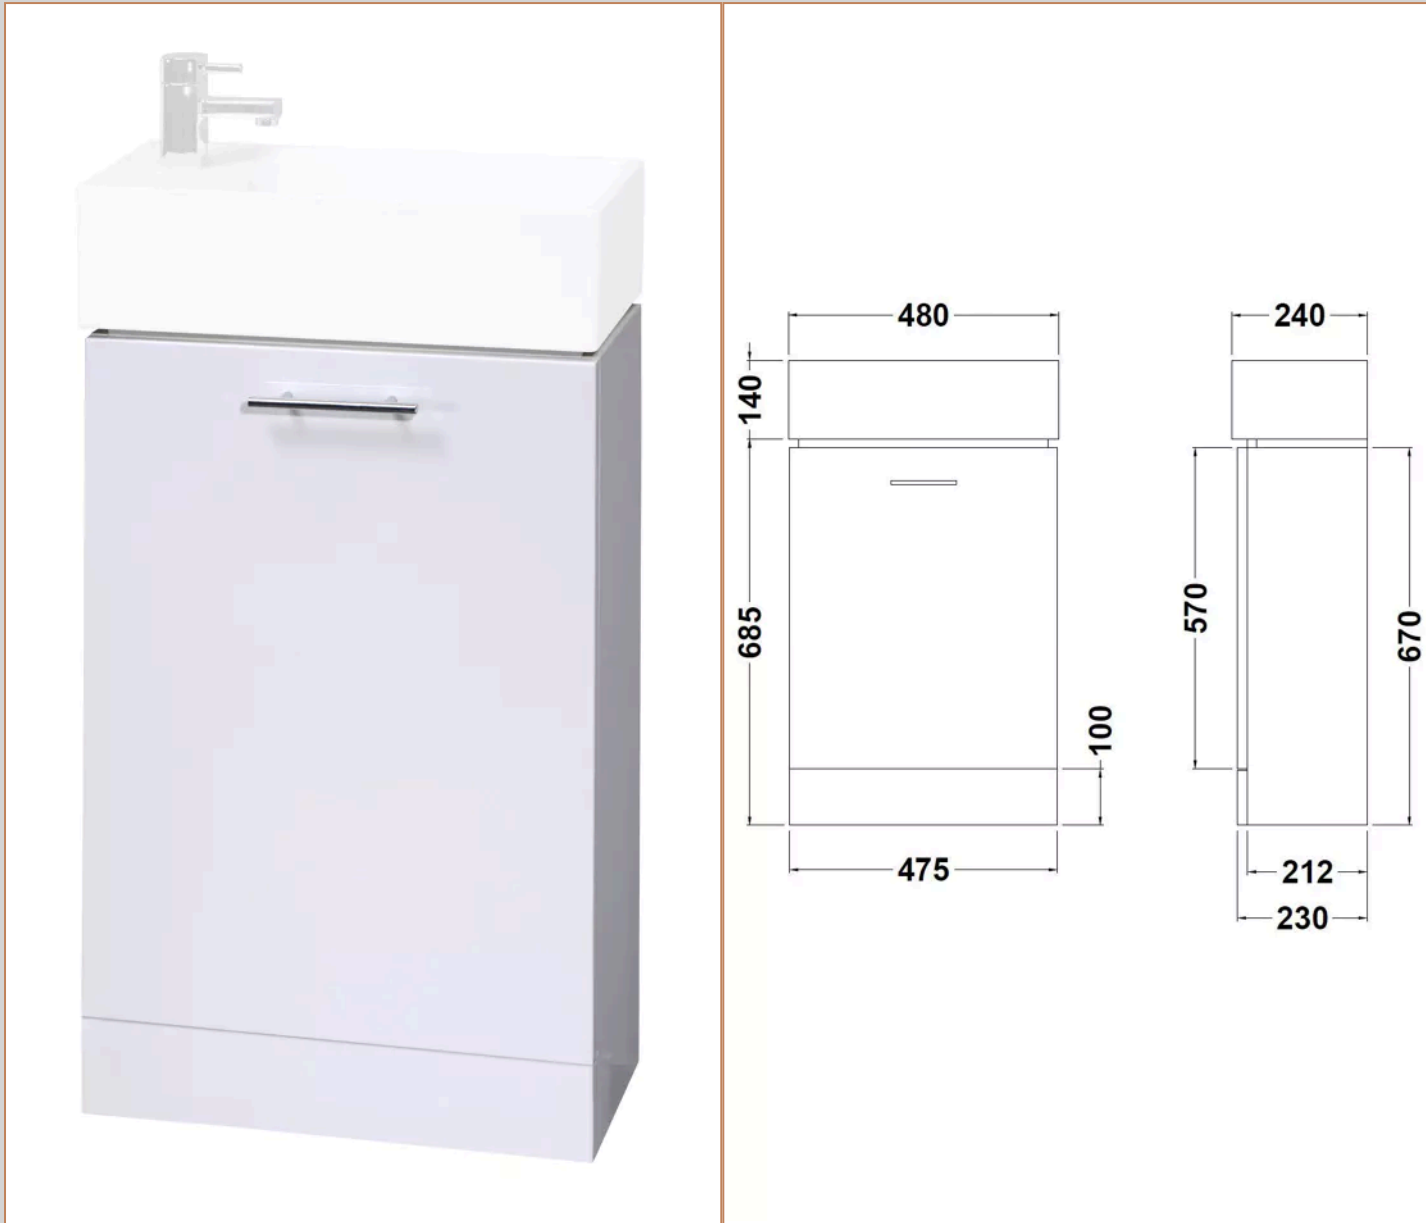

Sales Code: NVX102

Barcode: 5055146195580

Brand: nuie

Description: nuie Mayford 450mm Gloss White 1 Door Vanity Unit

Product Dimensions

Product	685 x 475 x 230mm (H x W x D)
Packaged	255 x 500 x 720mm (H x W x D)
Nett Weight	13.28 kg
Packaged Weight	14.54 kg

Product Details

Country of Origin	China
Product Material	Mfc
Colour/Finish	Gloss White