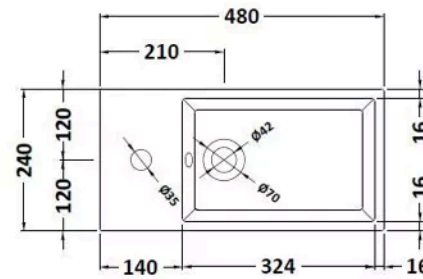

Sales Code: NVX102

Barcode: 5055146195580

Brand: nuie

Description: nuie Mayford 450mm Gloss White 1 Door Vanity Unit

Product Dimensions

Product	685 x 475 x 230mm (H x W x D)
Packaged	255 x 500 x 720mm (H x W x D)
Nett Weight	13.28 kg
Packaged Weight	14.54 kg

Product Details

Country of Origin	China
Product Material	Mfc
Colour/Finish	Gloss White

Sales Code: NBV001

Barcode: 5055146194033

Brand: nuie

Description: nuie Mayford 1 Tap Hole 480mm Ceramic Square Basin

Product Dimensions

Product	240 x 480 x 140mm (H x W x D)
Packaged	270 x 470 x 180mm (H x W x D)
Nett Weight	10.5 kg
Packaged Weight	11.5 kg

Product Details

Country of Origin	China
Product Material	Vitreous China
Colour/Finish	White
Ce Certified	Yes
Inner Bowl Height	100 mm
No. Of Tapholes	1
Number Of Bowls	1

Sales Code: NCS250

Barcode: 5060272822774

Brand: nuie

Description: nuie Ivo Rimless Close Coupled Toilet

Product Dimensions

Product	810 x 370 x 650mm (H x W x D)
Packaged	445 x 390 x 725mm (H x W x D)
Nett Weight	33.35 kg
Packaged Weight	33.85 kg