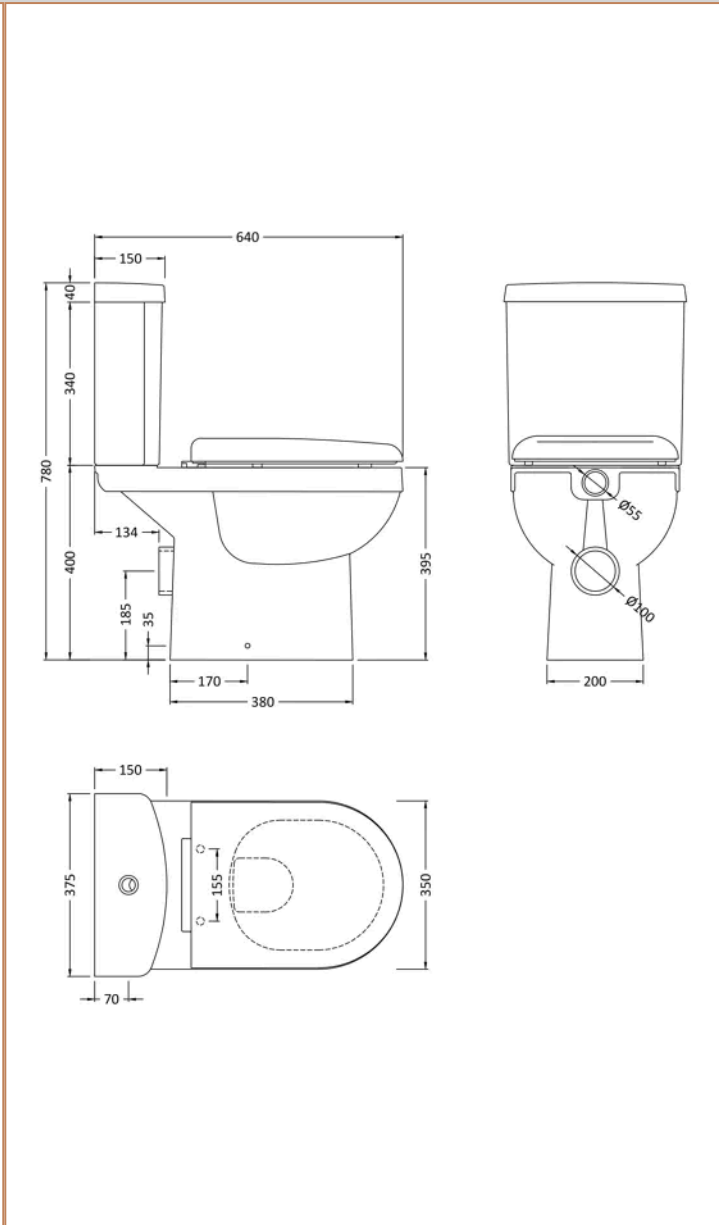

Product Details

Country of Origin	China
Product Material	Polypropylene, Vitreous China
Colour/Finish	Gloss White
Mount Type	Floor
Style	Contemporary
Handle Type	Bar Handle
Construction Method	Cam & Wood Dowel
Bottle Trap Included	No
Cistern Fittings	Loose 6/3L
Cistern Lever Type	Plastic Chrome Plated
Construction Type	Rigid
Flush Operating Type	Push Button
Handles Included	Yes
Includes Seat	Yes
Inner Bowl Height	100 mm
Material Thickness	16 mm
No. Doors	1
No. Of Tapholes	1
No. Shelves	1
Number Of Bowls	1
Number Of Shelves	1
Overflow Cover Included	No
Overflow Included	Yes
Pan Trap Style	P-Trap
Pan Type	Open To Wall
Tap Included	No
Toilet Seat Function	Soft Close
Toilet Seat Hinge Type	Bottom & Top Fix
Toilet Seat Type	Round
Waste Included	No

Product Details

Country of Origin	China
Product Material	Mfc
Colour/Finish	Gloss White

Sales Code: NBV001

Barcode: 5055146194033

Brand: nuie

Description: nuie Mayford 1 Tap Hole 480mm Ceramic Square Basin

Product Dimensions

Product	240 x 480 x 140mm (H x W x D)
Packaged	270 x 470 x 180mm (H x W x D)
Nett Weight	10.5 kg
Packaged Weight	11.5 kg

Product Details

Country of Origin	China
Product Material	Vitreous China
Colour/Finish	White
Ce Certified	Yes
Inner Bowl Height	100 mm
No. Of Tapholes	1
Number Of Bowls	1

Sales Code: NCS250

Barcode: 5060272822774

Brand: nuie

Description: nuie Ivo Rimless Close Coupled Toilet

Product Dimensions

Product	810 x 370 x 650mm (H x W x D)
Packaged	445 x 390 x 725mm (H x W x D)
Nett Weight	33.35 kg
Packaged Weight	33.85 kg