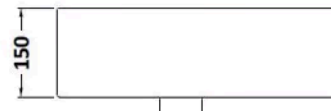

Sales Code: NVX102

Barcode: 5055146195580

Brand: nuie

Description: nuie Mayford 450mm Gloss White 1 Door Vanity Unit

Product Dimensions

Product	685 x 475 x 230mm (H x W x D)
Packaged	255 x 500 x 720mm (H x W x D)
Nett Weight	13.28 kg
Packaged Weight	14.54 kg

Product Details

Country of Origin	China
Product Material	Mfc
Colour/Finish	Gloss White

Sales Code: NBV001

Barcode: 5055146194033

Brand: nuie

Description: nuie Mayford 1 Tap Hole 480mm Ceramic Square Basin

Product Dimensions

Product	240 x 480 x 140mm (H x W x D)
Packaged	270 x 470 x 180mm (H x W x D)
Nett Weight	10.5 kg
Packaged Weight	11.5 kg

Product Details

Country of Origin	China
Product Material	Vitreous China
Colour/Finish	White
Ce Certified	Yes
Inner Bowl Height	100 mm
No. Of Tapholes	1
Number Of Bowls	1

Sales Code: NCS250

Barcode: 5060272822774

Brand: nuie

Description: nuie Ivo Rimless Close Coupled Toilet

Product Dimensions

Product	810 x 370 x 650mm (H x W x D)
Packaged	445 x 390 x 725mm (H x W x D)
Nett Weight	33.35 kg
Packaged Weight	33.85 kg