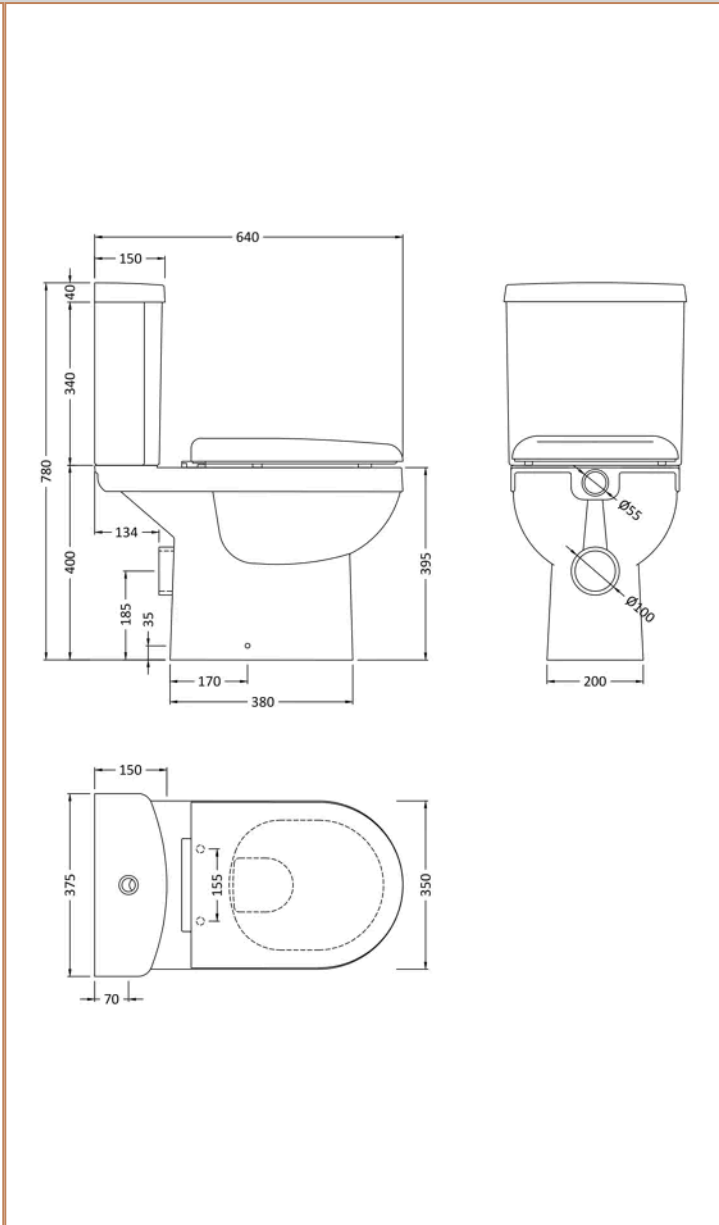

Sales Code:
NVS100

Barcode: 5055369001880

Brand: nuie

Description: nuie Mayford 400mm White Floor Standing 1 Door Cloakroom Vanity Unit With Ceramic Basin

Product Dimensions

Product	780 x 400 x 200mm (H x W x D)
Packaged	810 x 230 x 400mm (H x W x D)
Nett Weight	16.7 kg
Packaged Weight	17.8 kg

Product Details

Country of Origin	China
Product Material	Mfc Painted Gloss
Colour/Finish	White
Mount Type	Floor
Style	Contemporary
Handle Type	Bar Handle
Construction Method	Cam & Wood Dowel
Ce Certified	No
Construction Type	Rigid
Fsc Certified	Yes
Handles Included	Yes
Inner Bowl Height	100 mm
Leg Set Included	No
Legs Included	No
Material Thickness	16 mm
No. Doors	1
No. Of Tapholes	1
No. Shelves	1
Number Of Bowls	1
Number Of Shelves	1
Overflow Included	Yes
Tap Included	No
Waste Included	No
Waste Shroud	No

Sales Code: NCS250

Barcode: 5060272822774

Brand: nuie

Description: nuie Ivo Rimless Close Coupled Toilet

Product Dimensions

Product	810 x 370 x 650mm (H x W x D)
Packaged	445 x 390 x 725mm (H x W x D)
Nett Weight	33.35 kg
Packaged Weight	33.85 kg

Product Details

Country of Origin	China
Product Material	Vitreous China
Colour/Finish	White
Style	Contemporary
Ce Certified	Yes
Cistern Fittings	Loose 6/3L
Cistern Lever Type	Plastic Chrome Plated
Flush Operating Type	Push Button
Includes Seat	Yes
Pan Trap Style	P-Trap
Pan Type	Open To Wall
Toilet Seat Function	Soft Close
Toilet Seat Hinge Material	Plastic
Toilet Seat Hinge Type	Bottom & Top Fix
Toilet Seat Type	Round