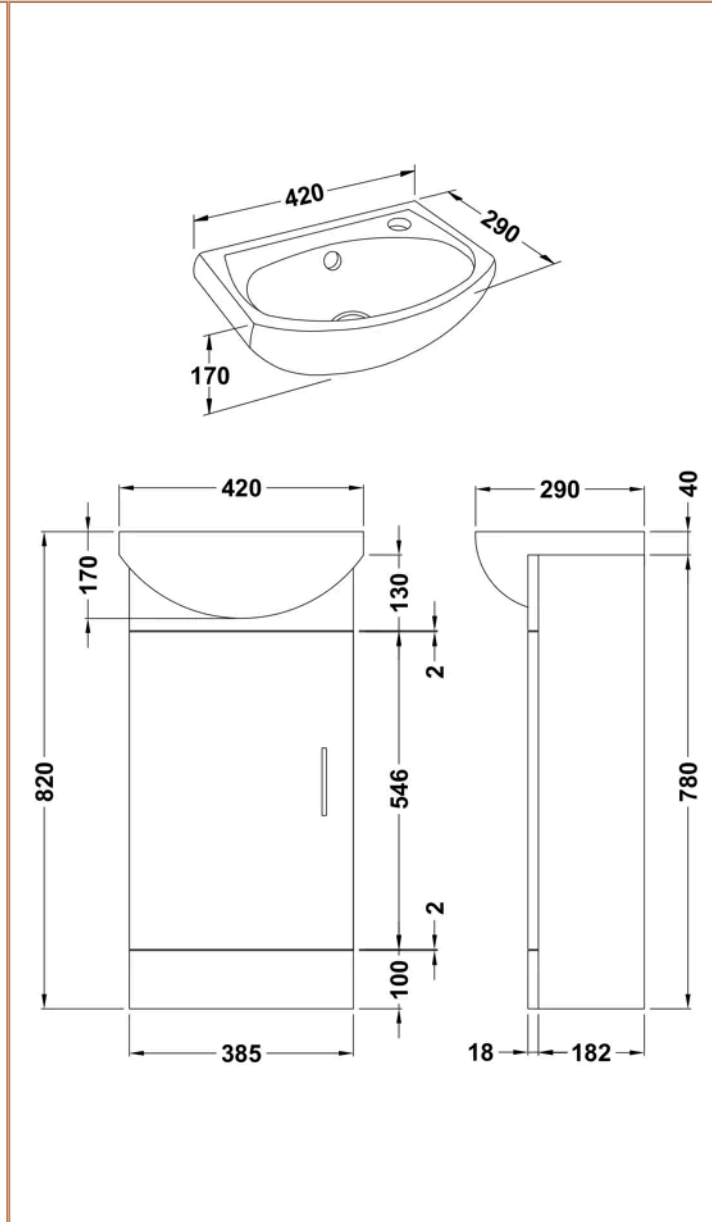

Sales Code: FUZMA003

Barcode: 5056678404065

Brand: nuie

Description: nuie Deco 400mm Floor Standing Cloakroom Suite With Cistern Grey, Toilet

Technical Drawing Not Available

Product Dimensions

Product	780 x 400 x 200mm (H x W x D)
Nett Weight	0.01 kg
Packaged Weight	0.01 kg

Product Details

Country of Origin	China
Product Material	Polypropylene,Vitreous China
Colour/Finish	Gloss White
Mount Type	Floor
Style	Contemporary
Handle Type	Bar Handle
Fixings Included	No
Construction Method	Cam & Wood Dowel
Bottle Trap Included	No
Cistern Fittings	Loose 6/3L
Cistern Lever Type	Plastic Chrome Plated
Construction Type	Rigid
Extras Included	Shelves
Flush Operating Type	Push Button
Handles Included	Yes
Includes Seat	Yes
Material Thickness	16 mm
No. Doors	1
No. Of Tapholes	1
No. Shelves	1
Number Of Bowls	1
Number Of Shelves	1
Overflow Included	Yes
Pan Trap Style	P-Trap
Pan Type	Open To Wall
Tap Included	No
Toilet Seat Function	Soft Close
Toilet Seat Hinge Type	Bottom & Top Fix
Toilet Seat Type	Round
Waste Included	No

Sales Code:
NVS100

Barcode: 5055369001880

Brand: nuie

Description: nuie Mayford 400mm White Floor Standing 1 Door Cloakroom Vanity Unit With Ceramic Basin

Product Dimensions

Product	780 x 400 x 200mm (H x W x D)
Packaged	810 x 230 x 400mm (H x W x D)
Nett Weight	16.7 kg
Packaged Weight	17.8 kg

Product Details

Country of Origin	China
Product Material	Mfc Painted Gloss
Colour/Finish	White
Mount Type	Floor
Style	Contemporary
Handle Type	Bar Handle
Construction Method	Cam & Wood Dowel
Ce Certified	No
Construction Type	Rigid
Fsc Certified	Yes
Handles Included	Yes
Inner Bowl Height	100 mm
Leg Set Included	No
Legs Included	No
Material Thickness	16 mm
No. Doors	1
No. Of Tapholes	1
No. Shelves	1
Number Of Bowls	1
Number Of Shelves	1
Overflow Included	Yes
Tap Included	No
Waste Included	No
Waste Shroud	No