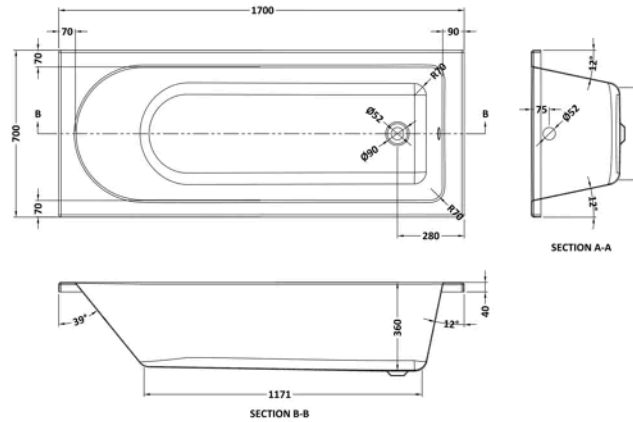

Product Details

Volume	180 Litre
Country of Origin	Egypt
Product Material	Acrylic, Aluminium
Colour/Finish	White
Style	Contemporary
Adjustment Max	790
Adjustment Min	775
Bath Panel Included	Yes
Displaced Capacity	110 Litre
Embossed	No
Frame Finish	Polished Chrome
Glass Thickness	6 mm
Includes Grips	No
Leg Set Included	Yes
Legs Included	Yes
No. Of Tapholes	No Tapholes
Overflow Included	Yes
Tap Included	No
Waste Included	No

Sales Code: NBA609

Barcode: 5055369006649

Brand: nuie

Description: nuie 1700mm Single Ended Bath With Legs

Product Dimensions

Product	380 x 700 x 1700mm (H x W x L)
Packaged	420 x 700 x 1700mm (H x W x D)
Nett Weight	17 kg
Packaged Weight	17 kg

Packaging Details

Label Size (mm)	50 x 100
Label Colour	White
Label Qty	2.0000

Product Details

Volume	180 Litre
Country of Origin	Egypt
Product Material	Acrylic
Colour/Finish	European White
Style	Contemporary
Bath Panel Included	No
Ce Certified	Yes
Displaced Capacity	110 Litre
Includes Grips	No
Leg Set Included	Yes
Legs Included	Yes
No. Of Tapholes	No Tapholes
Overflow Included	Yes
Tap Included	No
Waste Included	No
Waste Size Required	90mm

Sales Code: PAN140

Barcode: 5055369060832

Brand: nuie

Description: nuie 1700mm Acrylic Front Bath Panel

Product Dimensions

Product	510 x 1700 x 25mm (H x W x D)
Packaged	510 x 50 x 1710mm (H x W x D)
Nett Weight	2.1 kg
Packaged Weight	2.1 kg