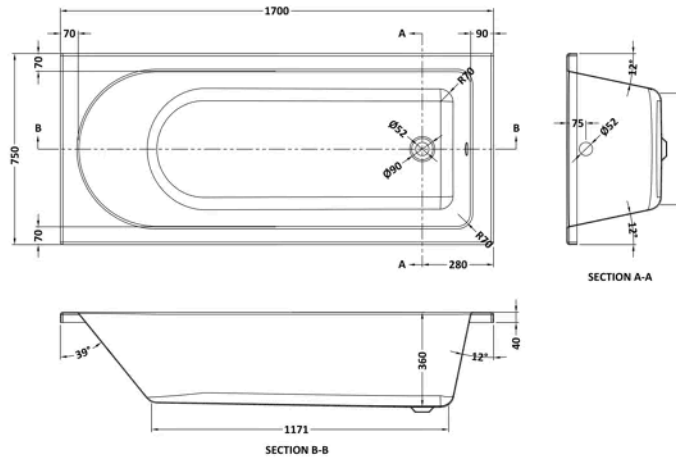

Product Details

Volume	166 Litre
Country of Origin	Egypt
Product Material	Acrylic,Aluminium
Colour/Finish	White
Style	Contemporary
Adjustment Max	790
Adjustment Min	775
Bath Panel Included	Yes
Displaced Capacity	96 Litre
Embossed	No
Frame Finish	Polished Chrome
Glass Thickness	6 mm
Includes Grips	No
Leg Set Included	Yes
Legs Included	Yes
No. Of Tapholes	No Tapholes
Overflow Included	Yes
Painted Option Available	No
Tap Included	No
Waste Included	No

Sales Code: NBA610

Barcode: 5055369060108

Brand: nuie

Description: nuie 1700mm Single Ended Bath With Legs

Product Dimensions

Product	360 x 750 x 1700mm (H x W x L)
Packaged	400 x 760 x 1700mm (H x W x D)
Nett Weight	20 kg
Packaged Weight	20 kg

Packaging Details

Label Size (mm)	50 x 100
Label Colour	White
Label Qty	2.0000

Product Details

Volume	180 Litre
Country of Origin	Egypt
Product Material	Acrylic
Colour/Finish	European White
Style	Contemporary
Bath Panel Included	No
Ce Certified	Yes
Displaced Capacity	88 Litre
Includes Grips	No
Leg Set Included	Yes
Legs Included	Yes
No. Of Tapholes	No Tapholes
Overflow Included	Yes
Tap Included	No
Waste Included	No
Waste Size Required	90mm

Sales Code: PAN140

Barcode: 5055369060832

Brand: nuie

Description: nuie 1700mm Acrylic Front Bath Panel

Product Dimensions

Product	510 x 1700 x 25mm (H x W x D)
Packaged	510 x 50 x 1710mm (H x W x D)
Nett Weight	2.1 kg
Packaged Weight	2.1 kg