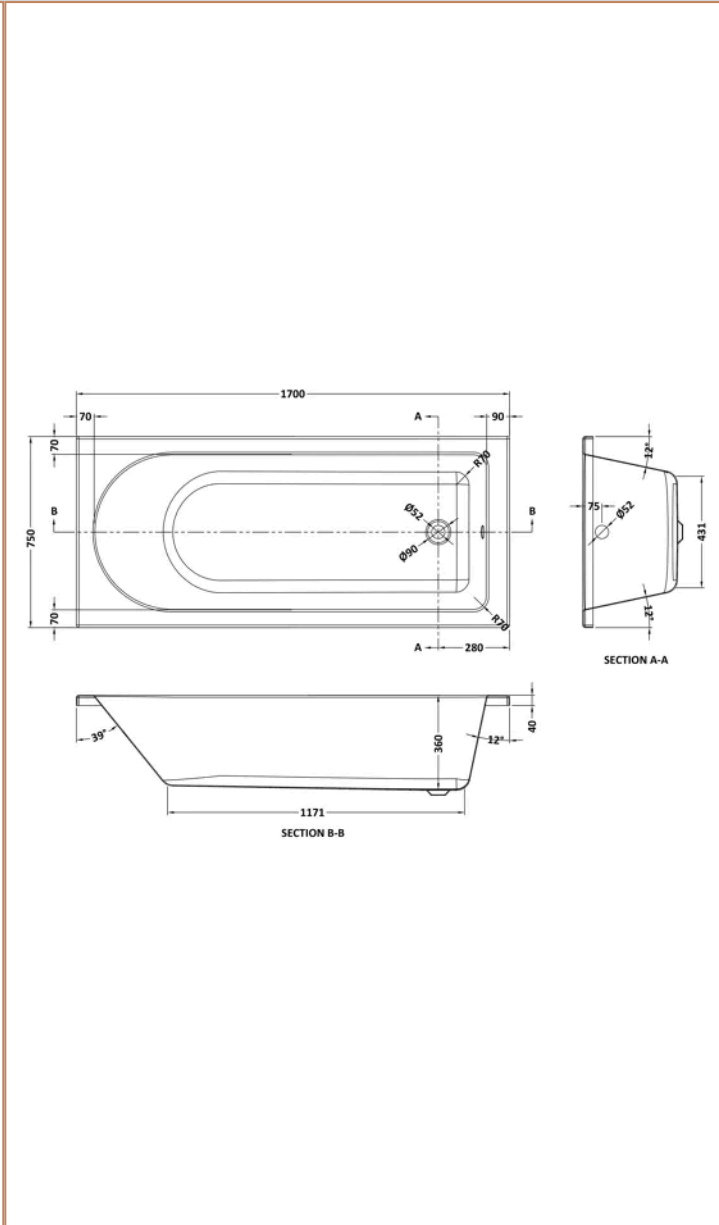

Sales Code:
BAZSE011

Barcode: 5056678407677

Brand: nuie

Description: nuie 1700 x 750mm White Round Single Ended Bath, Bath Screen, Front Panel And Leg Set

Product Dimensions

Product	355 x 750 x 1700mm (H x W x L)
Nett Weight	0.01 kg
Packaged Weight	0.01 kg

Product Details

Volume	166 Litre
Country of Origin	Egypt
Product Material	Acrylic,Aluminium
Colour/Finish	White
Style	Contemporary
Adjustment Max	790
Adjustment Min	775
Bath Panel Included	Yes
Displaced Capacity	96 Litre
Embossed	No
Frame Finish	Polished Chrome
Glass Thickness	6 mm
Includes Grips	No
Leg Set Included	Yes
Legs Included	Yes
No. Of Tapholes	No Tapholes
Overflow Included	Yes
Painted Option Available	No
Tap Included	No
Waste Included	No

Sales Code: NBA610

Barcode: 5055369060108

Brand: nuie

Description: nuie 1700mm Single Ended Bath With Legs

Product Dimensions

Product	360 x 750 x 1700mm (H x W x L)
Packaged	400 x 760 x 1700mm (H x W x D)
Nett Weight	20 kg
Packaged Weight	20 kg

Packaging Details

Label Size (mm)	50 x 100
Label Colour	White
Label Qty	2.0000

Product Details

Volume	180 Litre
Country of Origin	Egypt
Product Material	Acrylic
Colour/Finish	European White
Style	Contemporary
Bath Panel Included	No
Ce Certified	Yes
Displaced Capacity	88 Litre
Includes Grips	No
Leg Set Included	Yes
Legs Included	Yes
No. Of Tapholes	No Tapholes
Overflow Included	Yes
Tap Included	No
Waste Included	No
Waste Size Required	90mm