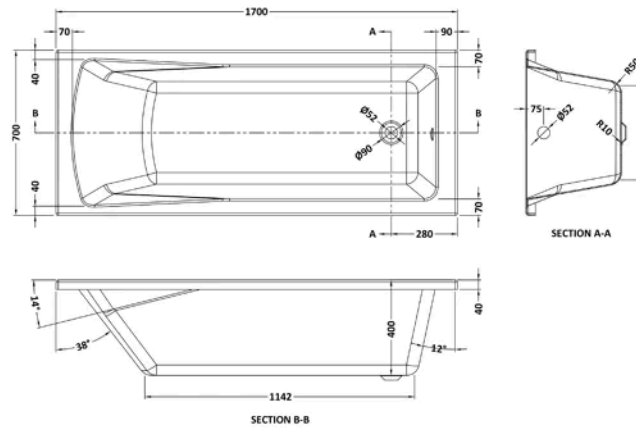

Sales Code:
BAZSE059

Barcode: 5056678408155

Brand: nuie

Description: nuie 1700 x 700mm White Straight Single Ended Bath, Bath Screen, Side Panel And Leg Set

Product Dimensions

Product	400 x 700 x 1700mm (H x W x L)
Nett Weight	0.01 kg
Packaged Weight	0.01 kg

Product Details

Volume	166 Litre
Country of Origin	Egypt
Product Material	Acrylic,Aluminium
Colour/Finish	White
Style	Contemporary
Fixings Included	No
Adjustment Max	790
Adjustment Min	775
Bath Panel Included	Yes
Displaced Capacity	96 Litre
Embossed	No
Frame Finish	Polished Chrome
Glass Thickness	6 mm
Includes Grips	No
Leg Set Included	Yes
Legs Included	Yes
No. Of Tapholes	No Tapholes
Overflow Included	Yes
Painted Option Available	No
Tap Included	No
Waste Included	No

Sales Code: NBA409

Barcode: 5055369006700

Brand: nuie

Description: nuie 1700mm Square Single Ended Bath With Legs

Product Dimensions

Product	400 x 700 x 1700mm (H x W x L)
Packaged	420 x 700 x 1700mm (H x W x D)
Nett Weight	19.24 kg
Packaged Weight	19.24 kg

Packaging Details

Label Size (mm)	50 x 100
Label Colour	White
Label Qty	2.0000

Product Details

Volume	178 Litre
Country of Origin	Egypt
Product Material	Acrylic
Colour/Finish	European White
Style	Contemporary
Bath Panel Included	No
Ce Certified	Yes
Displaced Capacity	108 Litre
Includes Grips	No
Leg Set Included	Yes
Legs Included	Yes
No. Of Tapholes	No Tapholes
Overflow Included	Yes
Tap Included	No
Waste Included	No
Waste Size Required	90mm