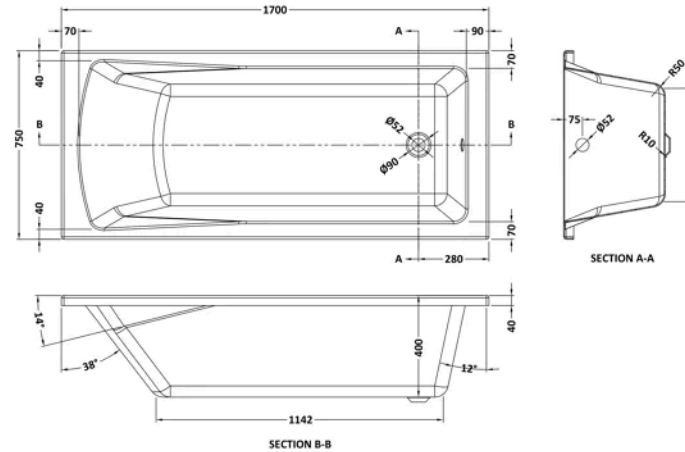

**Sales Code:**  
BAZSE089

**Barcode:** 5056678408452

**Brand:** nuie

**Description:** nuie 1700 x 750mm European White Straight Single Ended Bath, Bath Screen And Side Panel

**Product Dimensions**

Product	400 x 750 x 1700mm (H x W x L)
Nett Weight	0.01 kg
Packaged Weight	0.01 kg

**Product Details**

Volume	181 Litre
Country of Origin	United Kingdom
Product Material	Acrylic Eternalite
Colour/Finish	European White
Style	Contemporary
Adjustment Max	790
Adjustment Min	775
Bath Panel Included	Yes
Displaced Capacity	111 Litre
Embossed	No
Frame Finish	Polished Chrome
Glass Thickness	6 mm
Includes Grips	No
Leg Set Included	Yes
Legs Included	Yes
No. Of Tapholes	No Tapholes
Overflow Included	No
Tap Included	No
Waste Included	No

**Sales Code:** BMON009

**Barcode:** 5055369060962

**Brand:** nuie

**Description:** nuie Eternalite 1700mm Square Single Ended Bath With Legs

**Product Dimensions**

Product	400 x 750 x 1700mm (H x W x L)
Packaged	400 x 750 x 1700mm (H x W x D)
Nett Weight	27 kg
Packaged Weight	27 kg

**Packaging Details**

Label Size (mm)	50 x 100
Label Colour	White
Label Qty	2.0000

**Product Details**

Volume	181 Litre
Country of Origin	Egypt
Product Material	Acrylic Eternalite
Colour/Finish	White
Style	Contemporary
Fixings Included	No
Bath Panel Included	No
Ce Certified	Yes
Declaration Of Performance	Yes
Displaced Capacity	111 Litre
Includes Grips	No
Leg Set Included	Yes
Legs Included	Yes
No. Of Tapholes	No Tapholes
Overflow Included	No
Tap Included	No
Waste Included	No