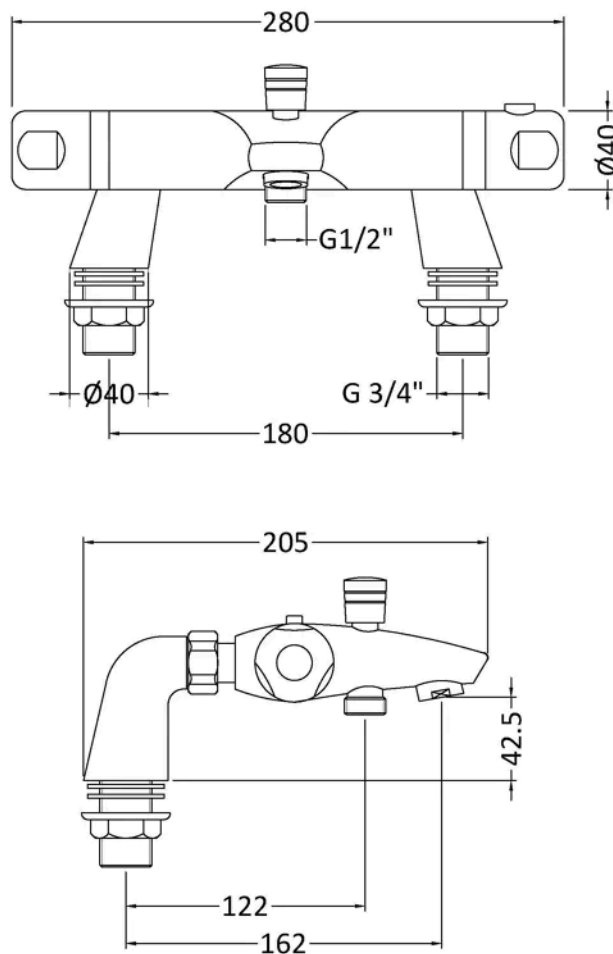

Sales Code: SBR93BV1

Barcode: 5056462602462

Brand: nuie

Description: nuie Chrome Exposed Shower Kit Including Valve

Technical Drawing Not Available

Product Dimensions

Product	595 x 168 x 71mm (H x W x D)
Nett Weight	0.1 kg
Packaged Weight	0.1 kg

Product Details

Country of Origin	China
Product Material	Brass Abs
Control Type	Manual
Valve/Cartridge Type	1/4 Turn
Colour/Finish	Chrome
Style	Contemporary
Min Operating Pressure	1 Bar
Minimum Operation Pressure	1 Bar
No. Of Body Jets	0.0000
Valve / Cartridge Type	1/4 Turn

Sales Code: CD324

Barcode: 5055146130581

Brand: nuie

Description: nuie Chrome Bath Shower Mixer

Product Dimensions

Product	40 x 288 x 195mm (H x W x D)
Packaged	85 x 180 x 405mm (H x W x D)
Outer Box	340 x 300 x 420mm (H x W x D)
Nett Weight	1.8 kg
Packaged Weight	2 kg

Packaging Details

Label Size (mm)	50 x 100
Label Colour	White
Label Qty	2.0000

Product Details

Country of Origin	China
Product Material	Brass, Brass Abs
Control Type	Manual
WRAS Approved	No
Valve/Cartridge Type	1/4 Turn Ceramic Disc
Colour/Finish	Chrome
Mount Type	Deck
Style	Contemporary
Handle Type	Knob
TMV2 Approved	No
TMV3 Approved	No
Pipe Size	22 mm (3/4" BSP)
Pipe Centres	180
Handset Included	No
Hose Included	No
Min Operating Pressure	1 Bar
Minimum Operation Pressure	1 Bar
Tap Spout Height	30 mm
Tap Spout Projection	162 mm
Tap Tails Included	Yes
Valve / Cartridge Type	1/4 Turn Ceramic Disc
Waste Included	No