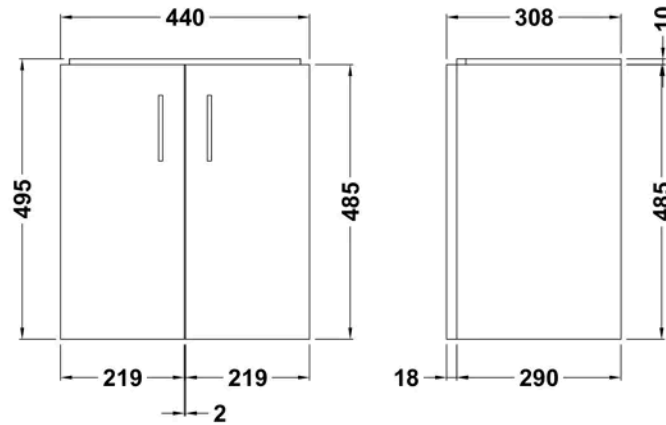

**Product Details**

Country of Origin	China
Product Material	Vitreous China
Colour/Finish	Gloss Grey
Mount Type	Floor,Wall Hung
Style	Contemporary
Handle Type	D Shape
Construction Method	Cam & Wood Dowel
Bottle Trap Included	No
Cistern Fittings	Loose 6/3L
Cistern Lever Type	Plastic Chrome Plated
Construction Type	Rigid
Flush Operating Type	Push Button
Handles Included	Yes
Includes Seat	Yes
Inner Bowl Depth	195 mm
Inner Bowl Height	80 mm
Inner Bowl Width	370 mm
Material Thickness	18 mm
Min Operating Pressure	54.1 Bar
Minimum Operation Pressure	54 Bar
No. Doors	2
No. Of Tapholes	1
Number Of Bowls	1
Overflow Cover Included	No
Overflow Included	No
Pan Trap Style	P-Trap
Tap Included	No
Toilet Seat Function	Soft Close
Toilet Seat Hinge Material	Polypropylene
Toilet Seat Hinge Type	Bottom & Top Fix
Toilet Seat Type	Round
Waste Size Required	1.5" (70mm flange)

**Sales Code:** NVX183

**Barcode:** 5055369001941

**Brand:** nuie

**Description:** nuie Mayford 450mm Gloss White 2 Door Wall Hung Vanity Unit

**Product Dimensions**

Product	495 x 440 x 308mm (H x W x D)
Packaged	520 x 355 x 455mm (H x W x D)
Nett Weight	12 kg
Packaged Weight	12.3 kg

### Product Dimensions

Product	100 x 460 x 330mm (H x W x D)
Packaged	340 x 470 x 140mm (H x W x D)
Nett Weight	8.7 kg
Packaged Weight	8.9 kg

### Product Details

Country of Origin	China
Product Material	Vitreous China
Colour/Finish	White
Style	Contemporary
Fixings Included	No
Ce Certified	Yes
Inner Bowl Depth	195 mm
Inner Bowl Height	80 mm
Inner Bowl Width	370 mm
No. Of Tapholes	1
Number Of Bowls	1
Overflow Cover Included	No
Overflow Included	No
Tap Included	No
Waste Included	No
Waste Size Required	1.5" (70mm flange)