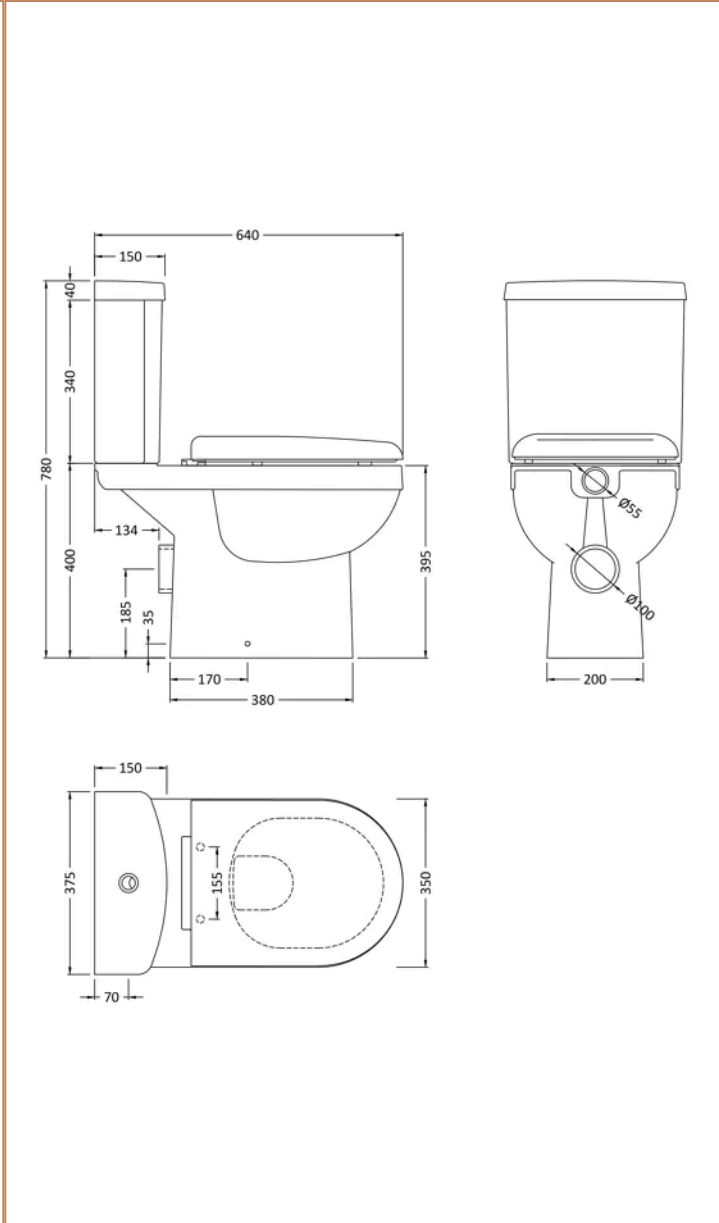

**Product Details**

Country of Origin	China
Product Material	Vitreous China
Colour/Finish	Gloss Grey
Mount Type	Floor,Wall Hung
Style	Contemporary
Handle Type	D Shape
Construction Method	Cam & Wood Dowel
Bottle Trap Included	No
Cistern Fittings	Loose 6/3L
Cistern Lever Type	Plastic Chrome Plated
Construction Type	Rigid
Flush Operating Type	Push Button
Handles Included	Yes
Includes Seat	Yes
Inner Bowl Depth	195 mm
Inner Bowl Height	80 mm
Inner Bowl Width	370 mm
Material Thickness	18 mm
Min Operating Pressure	54.1 Bar
Minimum Operation Pressure	54 Bar
No. Doors	2
No. Of Tapholes	1
Number Of Bowls	1
Overflow Cover Included	No
Overflow Included	No
Pan Trap Style	P-Trap
Tap Included	No
Toilet Seat Function	Soft Close
Toilet Seat Hinge Material	Polypropylene
Toilet Seat Hinge Type	Bottom & Top Fix
Toilet Seat Type	Round
Waste Size Required	1.5" (70mm flange)

### Product Dimensions

Product	100 x 460 x 330mm (H x W x D)
Packaged	340 x 470 x 140mm (H x W x D)
Nett Weight	8.7 kg
Packaged Weight	8.9 kg

### Product Details

Country of Origin	China
Product Material	Vitreous China
Colour/Finish	White
Style	Contemporary
Fixings Included	No
Ce Certified	Yes
Inner Bowl Depth	195 mm
Inner Bowl Height	80 mm
Inner Bowl Width	370 mm
No. Of Tapholes	1
Number Of Bowls	1
Overflow Cover Included	No
Overflow Included	No
Tap Included	No
Waste Included	No
Waste Size Required	1.5" (70mm flange)

**Sales Code:** NCS250

**Barcode:** 5060272822774

**Brand:** nuie

**Description:** nuie Ivo Rimless Close Coupled Toilet

**Product Dimensions**

Product	810 x 370 x 650mm (H x W x D)
Packaged	445 x 390 x 725mm (H x W x D)
Nett Weight	33.35 kg
Packaged Weight	33.85 kg