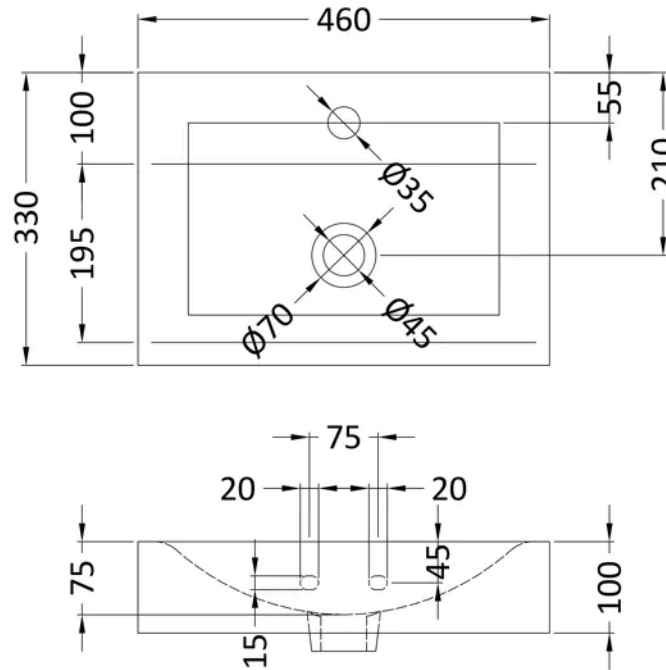

**Sales Code:** NVX183

**Barcode:** 5055369001941

**Brand:** nuie

**Description:** nuie Mayford 450mm Gloss White 2 Door Wall Hung Vanity Unit

**Product Dimensions**

Product	495 x 440 x 308mm (H x W x D)
Packaged	520 x 355 x 455mm (H x W x D)
Nett Weight	12 kg
Packaged Weight	12.3 kg

### Product Dimensions

Product	100 x 460 x 330mm (H x W x D)
Packaged	340 x 470 x 140mm (H x W x D)
Nett Weight	8.7 kg
Packaged Weight	8.9 kg

### Product Details

Country of Origin	China
Product Material	Vitreous China
Colour/Finish	White
Style	Contemporary
Fixings Included	No
Ce Certified	Yes
Inner Bowl Depth	195 mm
Inner Bowl Height	80 mm
Inner Bowl Width	370 mm
No. Of Tapholes	1
Number Of Bowls	1
Overflow Cover Included	No
Overflow Included	No
Tap Included	No
Waste Included	No
Waste Size Required	1.5" (70mm flange)

**Sales Code:** NCS250

**Barcode:** 5060272822774

**Brand:** nuie

**Description:** nuie Ivo Rimless Close Coupled Toilet

**Product Dimensions**

Product	810 x 370 x 650mm (H x W x D)
Packaged	445 x 390 x 725mm (H x W x D)
Nett Weight	33.35 kg
Packaged Weight	33.85 kg