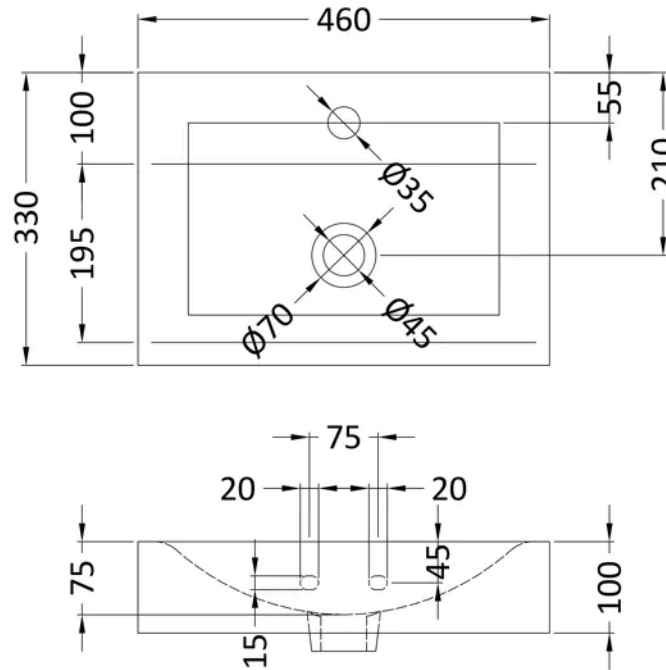

Product Details

Country of Origin	China
Product Material	Polypropylene, Vitreous China
Colour/Finish	Gloss White
Mount Type	Floor
Style	Contemporary
Handle Type	D Shape
Construction Method	Cam & Wood Dowel
Bottle Trap Included	No
Cistern Fittings	Loose 6/3L
Cistern Lever Type	Plastic Chrome Plated
Construction Type	Rigid
Flush Operating Type	Push Button
Handles Included	Yes
Includes Seat	Yes
Inner Bowl Height	80 mm
Material Thickness	16 mm
No. Doors	2
No. Of Tapholes	1
No. Shelves	1
Number Of Bowls	1
Number Of Shelves	1
Overflow Cover Included	No
Overflow Included	No
Pan Trap Style	P-Trap
Pan Type	Open To Wall
Tap Included	No
Toilet Seat Function	Soft Close
Toilet Seat Hinge Type	Bottom & Top Fix
Toilet Seat Type	Round
Waste Included	No

Product Details

Country of Origin	China
Product Material	Mfc
Colour/Finish	Gloss White

Sales Code: NBV002

Barcode: 5055146194484

Brand: nuie

Description: 1 Tap Hole 450mm Ceramic Square Basin

Product Dimensions

Product	100 x 460 x 330mm (H x W x D)
Packaged	340 x 470 x 140mm (H x W x D)
Nett Weight	8.7 kg
Packaged Weight	8.9 kg

Product Details

Country of Origin	China
Product Material	Vitreous China
Colour/Finish	White
Style	Contemporary
Fixings Included	No
Ce Certified	Yes
Inner Bowl Depth	195 mm
Inner Bowl Height	80 mm
Inner Bowl Width	370 mm
No. Of Tapholes	1
Number Of Bowls	1
Overflow Cover Included	No
Overflow Included	No
Tap Included	No
Waste Included	No
Waste Size Required	1.5" (70mm flange)

Sales Code: NCS250

Barcode: 5060272822774

Brand: nuie

Description: nuie Ivo Rimless Close Coupled Toilet

Product Dimensions

Product	810 x 370 x 650mm (H x W x D)
Packaged	445 x 390 x 725mm (H x W x D)
Nett Weight	33.35 kg
Packaged Weight	33.85 kg