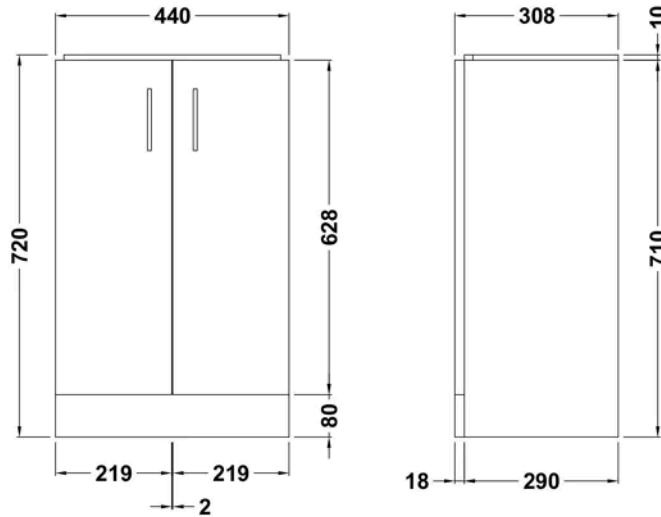

Sales Code: FUZMA005

Barcode: 5056678404089

Brand: nuie

Description: nuie Deco 440mm Floor Standing Cloakroom Suite

Technical Drawing Not Available

Product Dimensions

Product	720 x 440 x 290 x 440mm (H x W x D x L)
Nett Weight	0.01 kg
Packaged Weight	0.01 kg

Product Details

Country of Origin	China
Product Material	Polypropylene, Vitreous China
Colour/Finish	Gloss White
Mount Type	Floor
Style	Contemporary
Handle Type	D Shape
Construction Method	Cam & Wood Dowel
Bottle Trap Included	No
Cistern Fittings	Loose 6/3L
Cistern Lever Type	Plastic Chrome Plated
Construction Type	Rigid
Flush Operating Type	Push Button
Handles Included	Yes
Includes Seat	Yes
Inner Bowl Height	80 mm
Material Thickness	16 mm
No. Doors	2
No. Of Tapholes	1
No. Shelves	1
Number Of Bowls	1
Number Of Shelves	1
Overflow Cover Included	No
Overflow Included	No
Pan Trap Style	P-Trap
Pan Type	Open To Wall
Tap Included	No
Toilet Seat Function	Soft Close
Toilet Seat Hinge Type	Bottom & Top Fix
Toilet Seat Type	Round
Waste Included	No

Sales Code: NVX193

Barcode: 5055369001903

Brand: nuie

Description: nuie Mayford 450mm Gloss White 2 Door Floor Standing Vanity Unit

Product Dimensions

Product	720 x 440 x 308mm (H x W x D)
Packaged	745 x 335 x 460mm (H x W x D)
Nett Weight	17.5 kg
Packaged Weight	17.9 kg

Product	100 x 460 x 330mm (H x W x D)
Packaged	340 x 470 x 140mm (H x W x D)
Nett Weight	8.7 kg
Packaged Weight	8.9 kg

Product Details

Country of Origin	China
Product Material	Vitreous China
Colour/Finish	White
Style	Contemporary
Fixings Included	No
Ce Certified	Yes
Inner Bowl Depth	195 mm
Inner Bowl Height	80 mm
Inner Bowl Width	370 mm
No. Of Tapholes	1
Number Of Bowls	1
Overflow Cover Included	No
Overflow Included	No
Tap Included	No
Waste Included	No
Waste Size Required	1.5" (70mm flange)