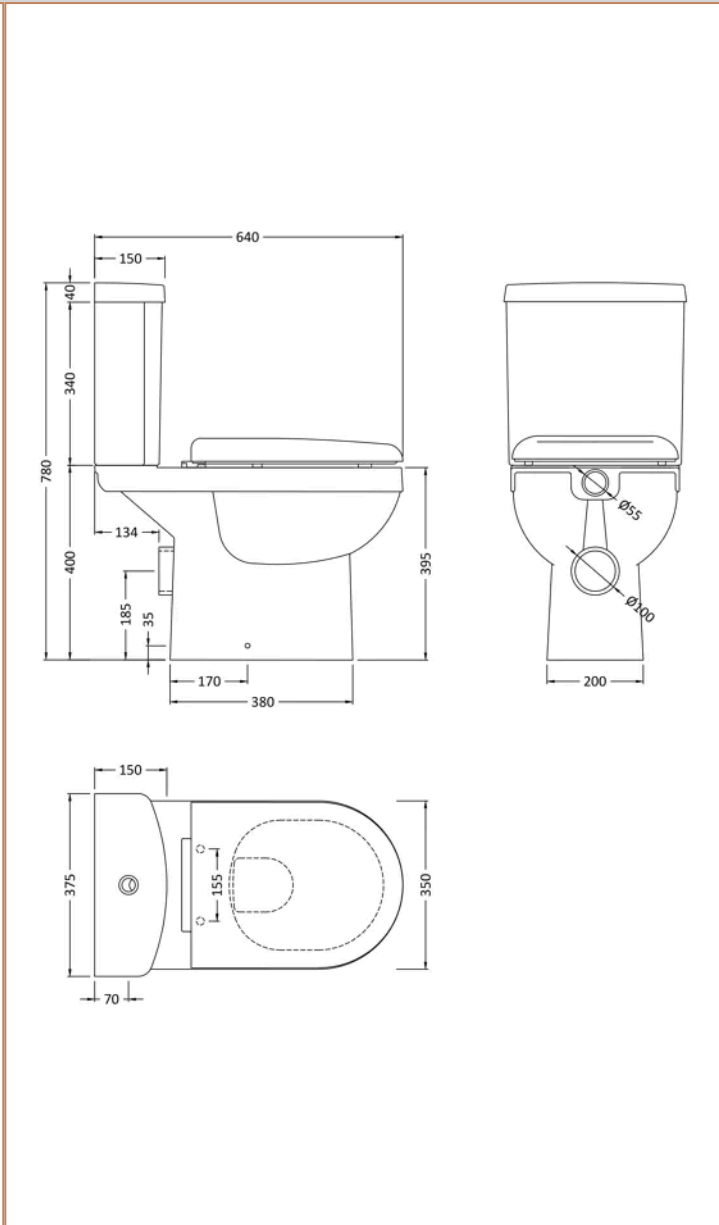

Product Details

Country of Origin	China
Product Material	Polypropylene, Vitreous China
Colour/Finish	Gloss White
Mount Type	Floor
Style	Contemporary
Handle Type	D Shape
Construction Method	Cam & Wood Dowel
Bottle Trap Included	No
Cistern Fittings	Loose 6/3L
Cistern Lever Type	Plastic Chrome Plated
Construction Type	Rigid
Flush Operating Type	Push Button
Handles Included	Yes
Includes Seat	Yes
Inner Bowl Height	80 mm
Material Thickness	16 mm
No. Doors	2
No. Of Tapholes	1
No. Shelves	1
Number Of Bowls	1
Number Of Shelves	1
Overflow Cover Included	No
Overflow Included	No
Pan Trap Style	P-Trap
Pan Type	Open To Wall
Tap Included	No
Toilet Seat Function	Soft Close
Toilet Seat Hinge Type	Bottom & Top Fix
Toilet Seat Type	Round
Waste Included	No

Product Details

Country of Origin	China
Product Material	Mfc
Colour/Finish	Gloss White

Sales Code: NBV002

Barcode: 5055146194484

Brand: nuie

Description: 1 Tap Hole 450mm Ceramic Square Basin

Product Dimensions

Product	100 x 460 x 330mm (H x W x D)
Packaged	340 x 470 x 140mm (H x W x D)
Nett Weight	8.7 kg
Packaged Weight	8.9 kg

Product Details

Country of Origin	China
Product Material	Vitreous China
Colour/Finish	White
Style	Contemporary
Fixings Included	No
Ce Certified	Yes
Inner Bowl Depth	195 mm
Inner Bowl Height	80 mm
Inner Bowl Width	370 mm
No. Of Tapholes	1
Number Of Bowls	1
Overflow Cover Included	No
Overflow Included	No
Tap Included	No
Waste Included	No
Waste Size Required	1.5" (70mm flange)

Sales Code: NCS250

Barcode: 5060272822774

Brand: nuie

Description: nuie Ivo Rimless Close Coupled Toilet

Product Dimensions

Product	810 x 370 x 650mm (H x W x D)
Packaged	445 x 390 x 725mm (H x W x D)
Nett Weight	33.35 kg
Packaged Weight	33.85 kg