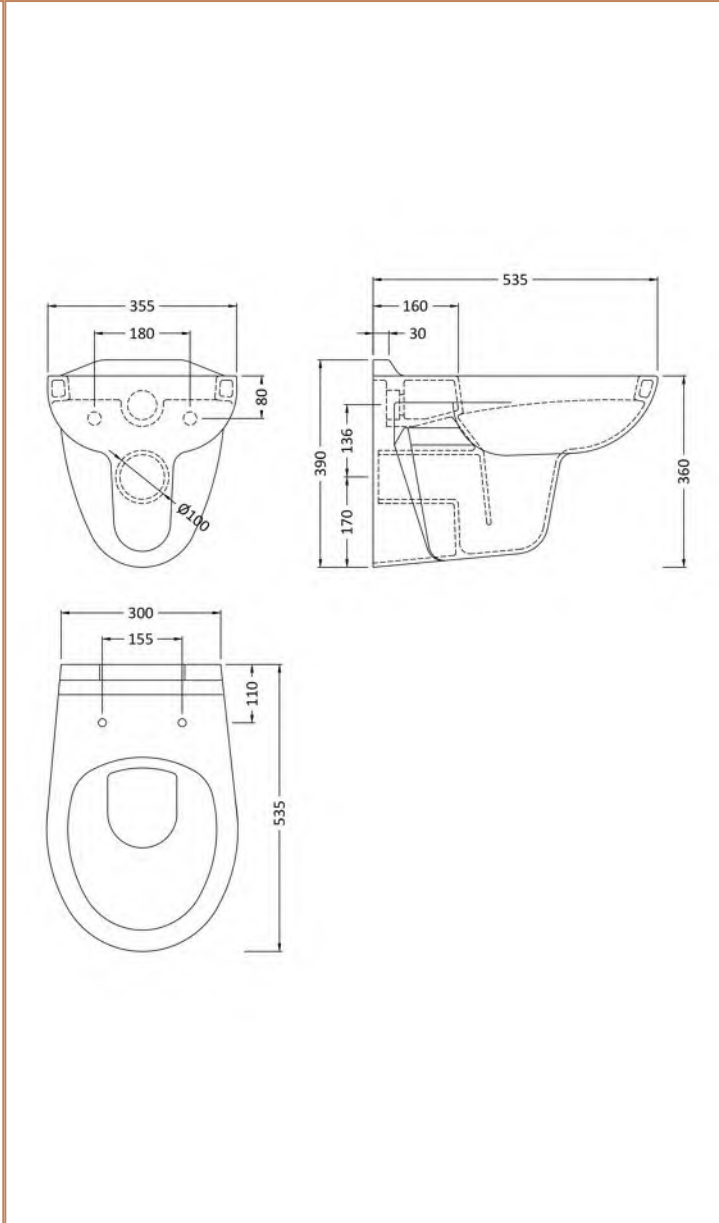

Sales Code: CEZME001

Barcode: 5056678431597

Brand: nuie

Description: nuie 535mm Wall Hung Pan With Soft Close Seat

Product Dimensions

Product	390 x 355 x 535 x 429mm (H x W x D x L)
Nett Weight	14.9 kg
Packaged Weight	16.4 kg

Brand: nuie

Description: nuie Melbourne Wall Hung Pan

Technical Drawing Not Available

Product Dimensions

Product	360 x 355 x 515mm (H x W x D)
Packaged	370 x 400 x 550mm (H x W x D)
Nett Weight	14.5 kg
Packaged Weight	15 kg

Brand: nuie

Description: nuie Round Soft Close Toilet Seat With Bottom Fix Hinge

Product Dimensions

Product	50 x 350 x 420mm (H x W x D)
Packaged	70 x 350 x 440mm (H x W x D)
Outer Box	400mm (H)
Nett Weight	1.2 kg
Packaged Weight	1.42 kg

Packaging Details

Label Size (mm)	50 x 100
-----------------	----------

Product Details

Country of Origin	China
Product Material	Polypropylene
Colour/Finish	White
Style	Contemporary
Fixings Included	Yes
Ce Certified	No
Declaration Of Performance	No
Hinge Centres (Max)	180 mm
Hinge Centres (Min)	120 mm
Toilet Seat Function	Soft Close
Toilet Seat Hinge Type	Bottom Fix
Toilet Seat Type	Round