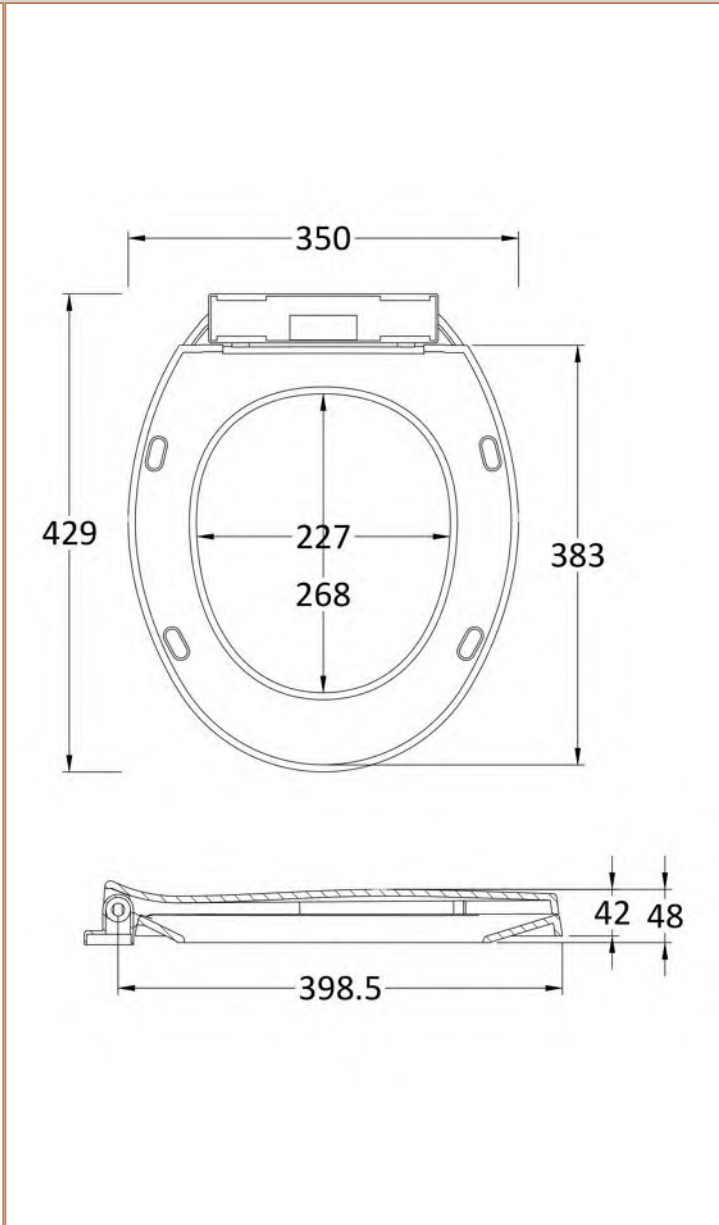

Brand: nuie

Description: nuie Melbourne Wall Hung Pan

Technical Drawing Not Available

Product Dimensions

Product	360 x 355 x 515mm (H x W x D)
Packaged	370 x 400 x 550mm (H x W x D)
Nett Weight	14.5 kg
Packaged Weight	15 kg

Brand: nuie

Description: nuie Round Soft Close Toilet Seat With Bottom Fix Hinge

Product Dimensions

Product	50 x 350 x 420mm (H x W x D)
Packaged	70 x 350 x 440mm (H x W x D)
Outer Box	400mm (H)
Nett Weight	1.2 kg
Packaged Weight	1.42 kg

Packaging Details

Label Size (mm)	50 x 100
-----------------	----------

Product Details

Country of Origin	China
Product Material	Polypropylene
Colour/Finish	White
Style	Contemporary
Fixings Included	Yes
Ce Certified	No
Declaration Of Performance	No
Hinge Centres (Max)	180 mm
Hinge Centres (Min)	120 mm
Toilet Seat Function	Soft Close
Toilet Seat Hinge Type	Bottom Fix
Toilet Seat Type	Round