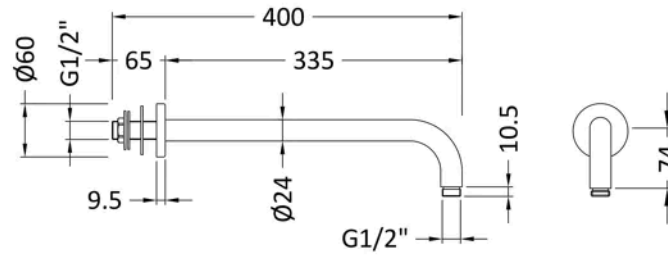

Packaging Details

Label Size (mm)	50 x 100
Label Colour	White
Label Qty	1.0000

Product Details

Country of Origin	China
Product Material	Brass Abs
Control Type	Manual
WRAS Approved	Yes
Valve/Cartridge Type	1/4 Turn
Colour/Finish	Chrome
Mount Type	Recessed/Wall
Style	Contemporary
Handle Type	Lever/Round
TMV2 Approved	Yes
TMV3 Approved	No
Handset Included	No
Head Included	No
Min Operating Pressure	0.1 Bar
Minimum Operation Pressure	0 Bar
No. Outlets	1.0000
Outlet Elbow Supplied	No
Tmv2 Approval Number	2603035
Valve / Cartridge Type	1/4 Turn
Wras Approval No	250602040

Sales Code: ARM01

Barcode: 5055146185604

Brand: nuie

Description: Chrome Wall-Mounted Shower Arm

Product Dimensions

Product	104 x 62 x 395mm (H x W x D)
Packaged	420 x 38 x 102mm (H x W x D)
Outer Box	385 x 220 x 430mm (H x W x D)
Nett Weight	0.32 kg
Packaged Weight	0.5 kg

Packaging Details

Label Size (mm)	50 x 100
Label Colour	White
Label Qty	2.0000

Product Details

Country of Origin	China
Product Material	Brass
Colour/Finish	Chrome
Style	Contemporary

Sales Code: A3082

Barcode: 5055146179887

Brand: nuie

Description: Chrome Fixed Shower Head

Product Dimensions

Product	56 x 200 x 200mm (H x W x D)
Packaged	210 x 100 x 210mm (H x W x D)
Outer Box	430 x 500 x 230mm (H x W x D)
Nett Weight	0.92 kg
Packaged Weight	0.92 kg