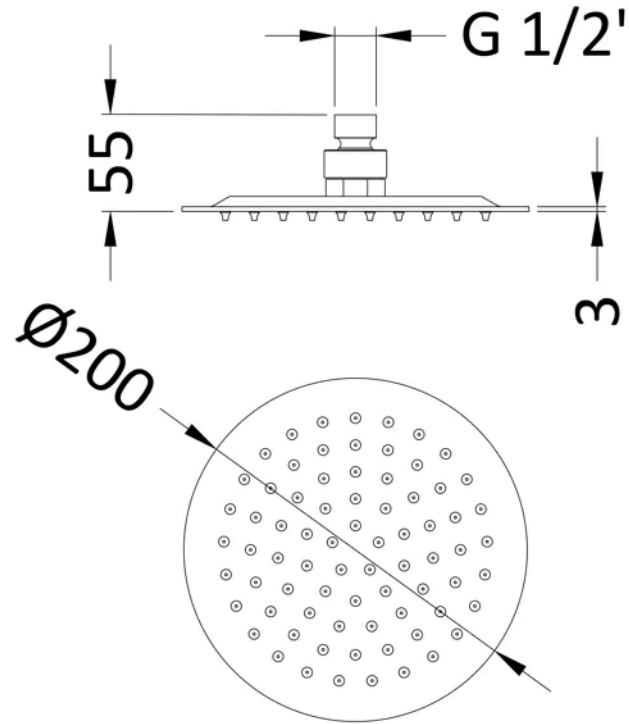

Sales Code: ARVTW01

Barcode: 5056211898672

Brand: nuie

Description: nuie Arvan Chrome Twin Thermostatic Shower Valve

Product Dimensions

Product	215 x 80 x 136mm (H x W x D)
Packaged	110 x 240 x 250mm (H x W x D)
Outer Box	500 x 360 x 280mm (H x W x D)
Nett Weight	2.57 kg
Packaged Weight	2.57 kg

Sales Code: ARM01

Barcode: 5055146185604

Brand: nuie

Description: Chrome Wall-Mounted Shower Arm

Product Dimensions

Product	104 x 62 x 395mm (H x W x D)
Packaged	420 x 38 x 102mm (H x W x D)
Outer Box	385 x 220 x 430mm (H x W x D)
Nett Weight	0.32 kg
Packaged Weight	0.5 kg

Packaging Details

Label Size (mm)	50 x 100
Label Colour	White
Label Qty	2.0000

Product Details

Country of Origin	China
Product Material	Brass
Colour/Finish	Chrome
Style	Contemporary

Sales Code: A3082

Barcode: 5055146179887

Brand: nuie

Description: Chrome Fixed Shower Head

Product Dimensions

Product	56 x 200 x 200mm (H x W x D)
Packaged	210 x 100 x 210mm (H x W x D)
Outer Box	430 x 500 x 230mm (H x W x D)
Nett Weight	0.92 kg
Packaged Weight	0.92 kg