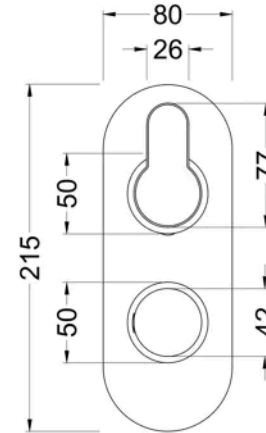

Sales Code: ARVTW01

Barcode: 5056211898672

Brand: nuie

Description: nuie Arvan Chrome Twin Thermostatic Shower Valve

Product Dimensions

Product	215 x 80 x 136mm (H x W x D)
Packaged	110 x 240 x 250mm (H x W x D)
Outer Box	500 x 360 x 280mm (H x W x D)
Nett Weight	2.57 kg
Packaged Weight	2.57 kg

Packaging Details

Label Size (mm)	50 x 100
Label Colour	White
Label Qty	1.0000

Product Details

Country of Origin	China
Product Material	Brass Abs
Control Type	Manual
WRAS Approved	Yes
Valve/Cartridge Type	1/4 Turn
Colour/Finish	Chrome
Mount Type	Recessed/Wall
Style	Contemporary
Handle Type	Lever/Round
TMV2 Approved	Yes
TMV3 Approved	No
Handset Included	No
Head Included	No
Min Operating Pressure	0.1 Bar
Minimum Operation Pressure	0 Bar
No. Outlets	1.0000
Outlet Elbow Supplied	No
Tmv2 Approval Number	2603035
Valve / Cartridge Type	1/4 Turn
Wras Approval No	250602040

Packaging Details

Label Size (mm)	50 x 100
Label Colour	White
Label Qty	2.0000

Product Details

Country of Origin	China
Product Material	Brass
Colour/Finish	Chrome
Style	Contemporary

Sales Code: A3082

Barcode: 5055146179887

Brand: nuie

Description: Chrome Fixed Shower Head

Product Dimensions

Product	56 x 200 x 200mm (H x W x D)
Packaged	210 x 100 x 210mm (H x W x D)
Outer Box	430 x 500 x 230mm (H x W x D)
Nett Weight	0.92 kg
Packaged Weight	0.92 kg