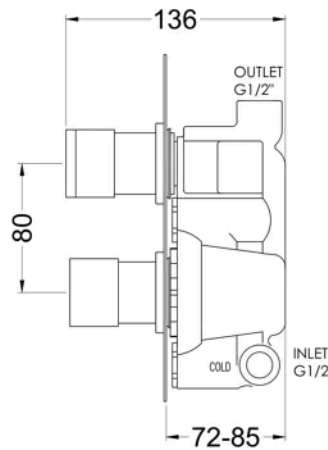

Sales Code: ARVTW01

Barcode: 5056211898672

Brand: nuie

Description: nuie Arvan Chrome Twin Thermostatic Shower Valve

Product Dimensions

Product	215 x 80 x 136mm (H x W x D)
Packaged	110 x 240 x 250mm (H x W x D)
Outer Box	500 x 360 x 280mm (H x W x D)
Nett Weight	2.57 kg
Packaged Weight	2.57 kg

Packaging Details

Label Size (mm)	50 x 100
Label Colour	White
Label Qty	1.0000

Product Details

Country of Origin	China
Product Material	Brass Abs
Control Type	Manual
WRAS Approved	Yes
Valve/Cartridge Type	1/4 Turn
Colour/Finish	Chrome
Mount Type	Recessed/Wall
Style	Contemporary
Handle Type	Lever/Round
TMV2 Approved	Yes
TMV3 Approved	No
Handset Included	No
Head Included	No
Min Operating Pressure	0.1 Bar
Minimum Operation Pressure	0 Bar
No. Outlets	1.0000
Outlet Elbow Supplied	No
Tmv2 Approval Number	2603035
Valve / Cartridge Type	1/4 Turn
Wras Approval No	250602040

Packaging Details

Label Size (mm)	50 x 100
Label Colour	White
Label Qty	2.0000

Product Details

Country of Origin	China
Product Material	Brass
Colour/Finish	Chrome
Style	Contemporary

Sales Code: A3082

Barcode: 5055146179887

Brand: nuie

Description: Chrome Fixed Shower Head

Product Dimensions

Product	56 x 200 x 200mm (H x W x D)
Packaged	210 x 100 x 210mm (H x W x D)
Outer Box	430 x 500 x 230mm (H x W x D)
Nett Weight	0.92 kg
Packaged Weight	0.92 kg