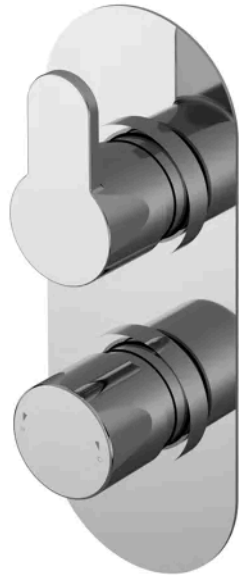

Sales Code: SBR15TW1

Barcode: 5056462601687

Brand: nuie

Description: nuie Chrome Round Concealed Shower Kit Including Valve, Head & Arm

Technical Drawing Not Available

Product Dimensions

Product	215 x 80 x 136mm (H x W x D)
Nett Weight	0.1 kg
Packaged Weight	0.1 kg

Product Details

Country of Origin	China
Product Material	Brass Abs
Control Type	Manual
Valve/Cartridge Type	Single Lever Cartridge
Colour/Finish	Chrome
Style	Contemporary
Min Operating Pressure	0.1 Bar
Minimum Operation Pressure	0 Bar
No. Of Body Jets	0.0000
Valve / Cartridge Type	Single Lever Cartridge

Sales Code: ARVTW01

Barcode: 5056211898672

Brand: nuie

Description: nuie Arvan Chrome Twin Thermostatic Shower Valve

Product Dimensions

Product	215 x 80 x 136mm (H x W x D)
Packaged	110 x 240 x 250mm (H x W x D)
Outer Box	500 x 360 x 280mm (H x W x D)
Nett Weight	2.57 kg
Packaged Weight	2.57 kg

Packaging Details

Label Size (mm)	50 x 100
Label Colour	White
Label Qty	1.0000

Product Details

Country of Origin	China
Product Material	Brass Abs
Control Type	Manual
WRAS Approved	Yes
Valve/Cartridge Type	1/4 Turn
Colour/Finish	Chrome
Mount Type	Recessed/Wall
Style	Contemporary
Handle Type	Lever/Round
TMV2 Approved	Yes
TMV3 Approved	No
Handset Included	No
Head Included	No
Min Operating Pressure	0.1 Bar
Minimum Operation Pressure	0 Bar
No. Outlets	1.0000
Outlet Elbow Supplied	No
Tmv2 Approval Number	2603035
Valve / Cartridge Type	1/4 Turn
Wras Approval No	250602040