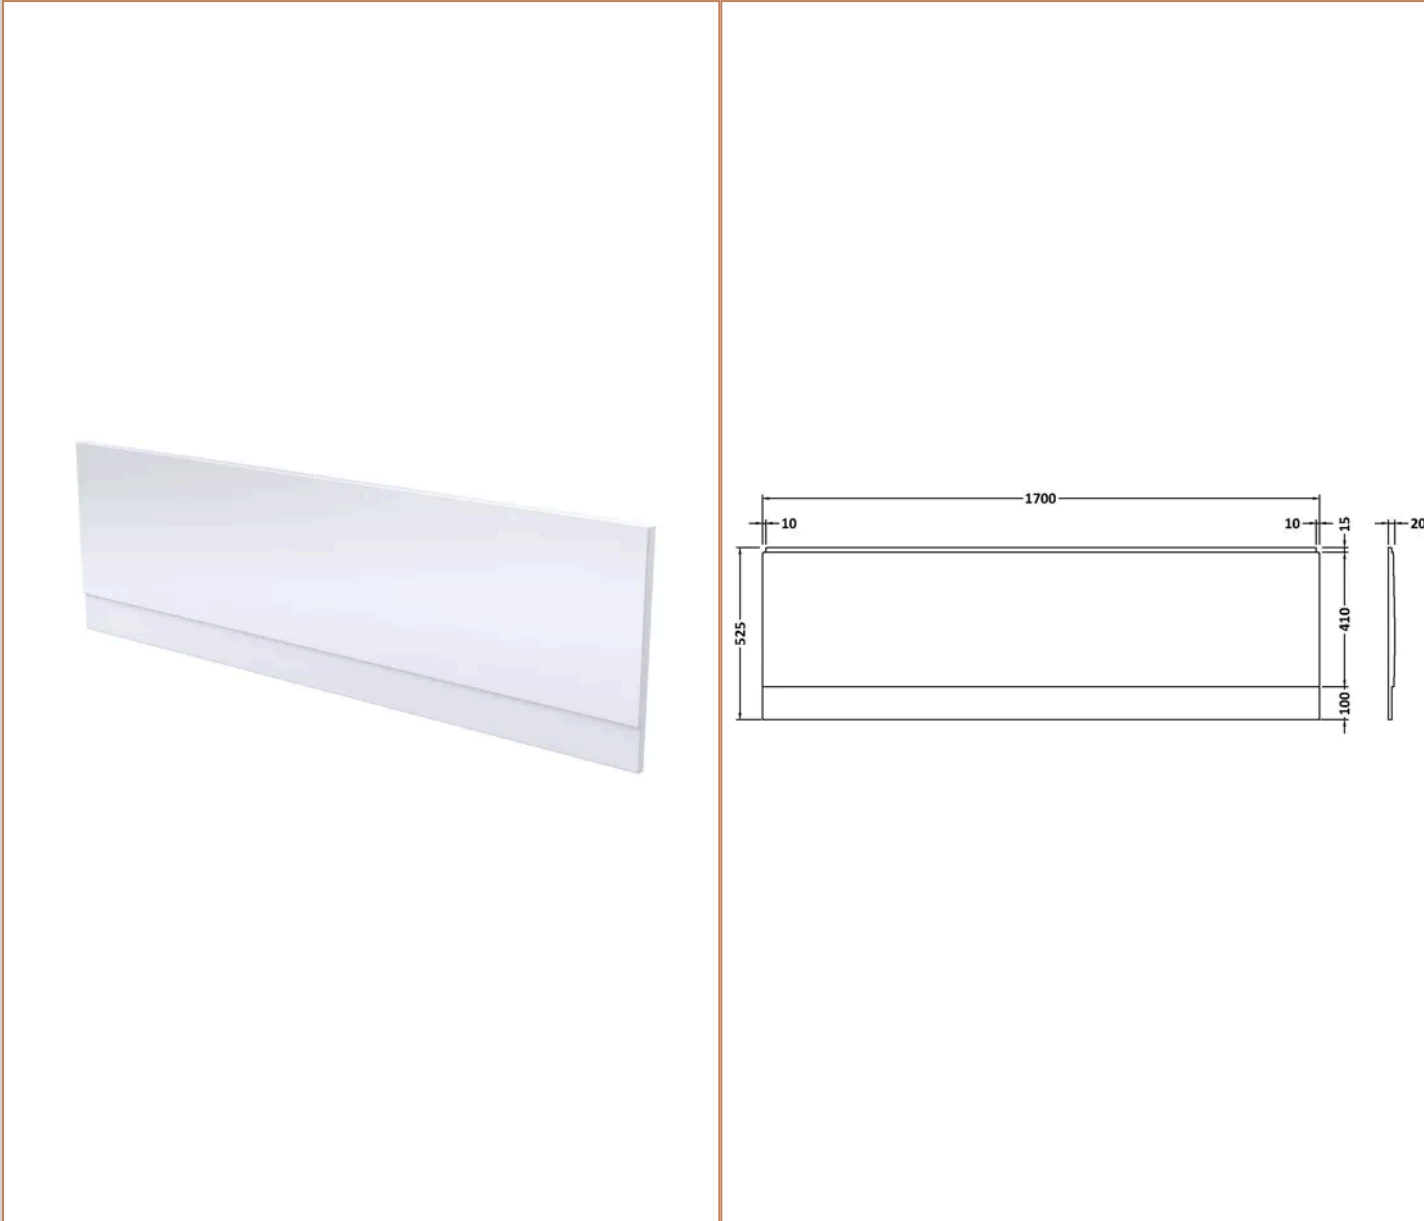

Sales Code:
BAZSE065

Barcode: 5056678408216

Brand: nuie

Description: nuie 1700 x 700mm White Straight Single Ended Bath, Bath Screen, Side Panel And Leg Set

Product Dimensions

Product	400 x 700 x 1700mm (H x W x L)
Nett Weight	0.01 kg
Packaged Weight	0.01 kg

Product Details

Volume	178 Litre
Country of Origin	Egypt
Product Material	Acrylic,Aluminium
Colour/Finish	White
Style	Contemporary
Adjustment Max	790
Adjustment Min	770
Bath Panel Included	Yes
Displaced Capacity	108 Litre
Embossed	No
Frame Finish	Polished Chrome
Glass Thickness	6 mm
Includes Grips	No
Leg Set Included	Yes
Legs Included	Yes
No. Of Tapholes	No Tapholes
Overflow Included	Yes
Tap Included	No
Waste Included	No

Packaging Details

Label Size (mm)	50 x 100
Label Colour	White
Label Qty	2.0000

Product Details

Volume	178 Litre
Country of Origin	Egypt
Product Material	Acrylic
Colour/Finish	European White
Style	Contemporary
Bath Panel Included	No
Ce Certified	Yes
Displaced Capacity	108 Litre
Includes Grips	No
Leg Set Included	Yes
Legs Included	Yes
No. Of Tapholes	No Tapholes
Overflow Included	Yes
Tap Included	No
Waste Included	No
Waste Size Required	90mm

Sales Code: PAN140

Barcode: 5055369060832

Brand: nuie

Description: nuie 1700mm Acrylic Front Bath Panel

Product Dimensions

Product	510 x 1700 x 25mm (H x W x D)
Packaged	510 x 50 x 1710mm (H x W x D)
Nett Weight	2.1 kg
Packaged Weight	2.1 kg