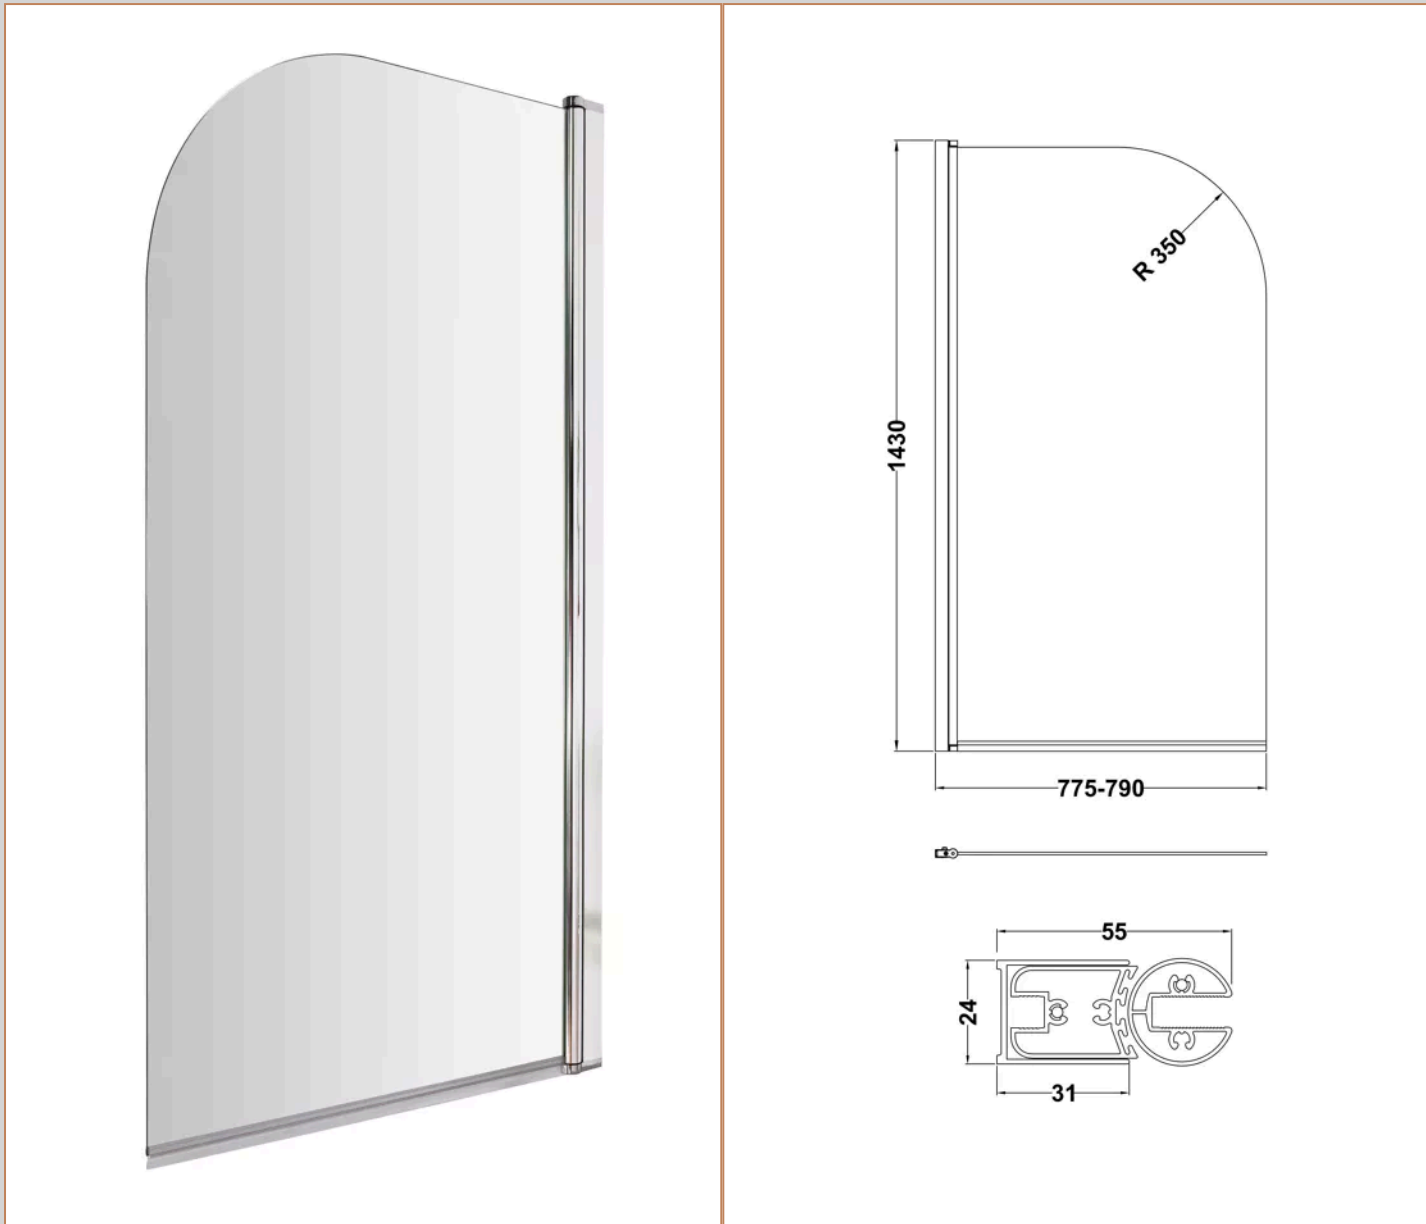

Product Details

Volume	178 Litre
Country of Origin	Egypt
Product Material	Acrylic,Aluminium
Colour/Finish	White
Style	Contemporary
Adjustment Max	790
Adjustment Min	770
Bath Panel Included	Yes
Displaced Capacity	108 Litre
Embossed	No
Frame Finish	Polished Chrome
Glass Thickness	6 mm
Includes Grips	No
Leg Set Included	Yes
Legs Included	Yes
No. Of Tapholes	No Tapholes
Overflow Included	Yes
Tap Included	No
Waste Included	No

Packaging Details

Label Size (mm)	50 x 100
Label Colour	White
Label Qty	2.0000

Product Details

Volume	178 Litre
Country of Origin	Egypt
Product Material	Acrylic
Colour/Finish	European White
Style	Contemporary
Bath Panel Included	No
Ce Certified	Yes
Displaced Capacity	108 Litre
Includes Grips	No
Leg Set Included	Yes
Legs Included	Yes
No. Of Tapholes	No Tapholes
Overflow Included	Yes
Tap Included	No
Waste Included	No
Waste Size Required	90mm

Brand: nuie

Description: 800mm Semi-Frameless Chrome Bath Screen

Product Dimensions

Product	1430 x 790 x 24mm (H x W x D)
Packaged	50 x 810 x 1445mm (H x W x D)
Nett Weight	17 kg
Packaged Weight	17.4 kg

Product Details

Country of Origin	China
Product Material	Aluminium
Colour/Finish	Chrome
Style	Contemporary
Fixings Included	Yes
Easy Clean	No
Adjustment Max	790
Adjustment Min	775
Ce Certified	Yes
Declaration Of Performance	Yes
Easy Fit	No
Enclosure Design	Semi-Frameless
Frame Finish	Chrome
Glass Thickness	6 mm
Handles Included	No
Support Bar Included	No
Swing In Dimension	700 mm
Swing Out Dimension	700 mm
Ukca Certified	Yes