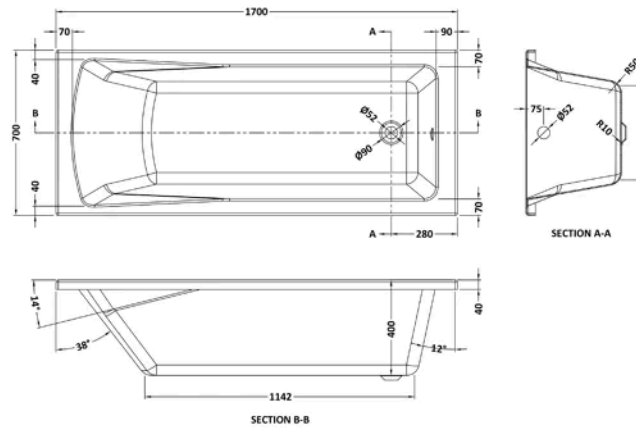

Sales Code:
BAZSE065

Barcode: 5056678408216

Brand: nuie

Description: nuie 1700 x 700mm White Straight Single Ended Bath, Bath Screen, Side Panel And Leg Set

Product Dimensions

Product	400 x 700 x 1700mm (H x W x L)
Nett Weight	0.01 kg
Packaged Weight	0.01 kg

Product Details

Volume	178 Litre
Country of Origin	Egypt
Product Material	Acrylic,Aluminium
Colour/Finish	White
Style	Contemporary
Adjustment Max	790
Adjustment Min	770
Bath Panel Included	Yes
Displaced Capacity	108 Litre
Embossed	No
Frame Finish	Polished Chrome
Glass Thickness	6 mm
Includes Grips	No
Leg Set Included	Yes
Legs Included	Yes
No. Of Tapholes	No Tapholes
Overflow Included	Yes
Tap Included	No
Waste Included	No

Sales Code: NBA409

Barcode: 5055369006700

Brand: nuie

Description: nuie 1700mm Square Single Ended Bath With Legs

Product Dimensions

Product	400 x 700 x 1700mm (H x W x L)
Packaged	420 x 700 x 1700mm (H x W x D)
Nett Weight	19.24 kg
Packaged Weight	19.24 kg

Packaging Details

Label Size (mm)	50 x 100
Label Colour	White
Label Qty	2.0000

Product Details

Volume	178 Litre
Country of Origin	Egypt
Product Material	Acrylic
Colour/Finish	European White
Style	Contemporary
Bath Panel Included	No
Ce Certified	Yes
Displaced Capacity	108 Litre
Includes Grips	No
Leg Set Included	Yes
Legs Included	Yes
No. Of Tapholes	No Tapholes
Overflow Included	Yes
Tap Included	No
Waste Included	No
Waste Size Required	90mm