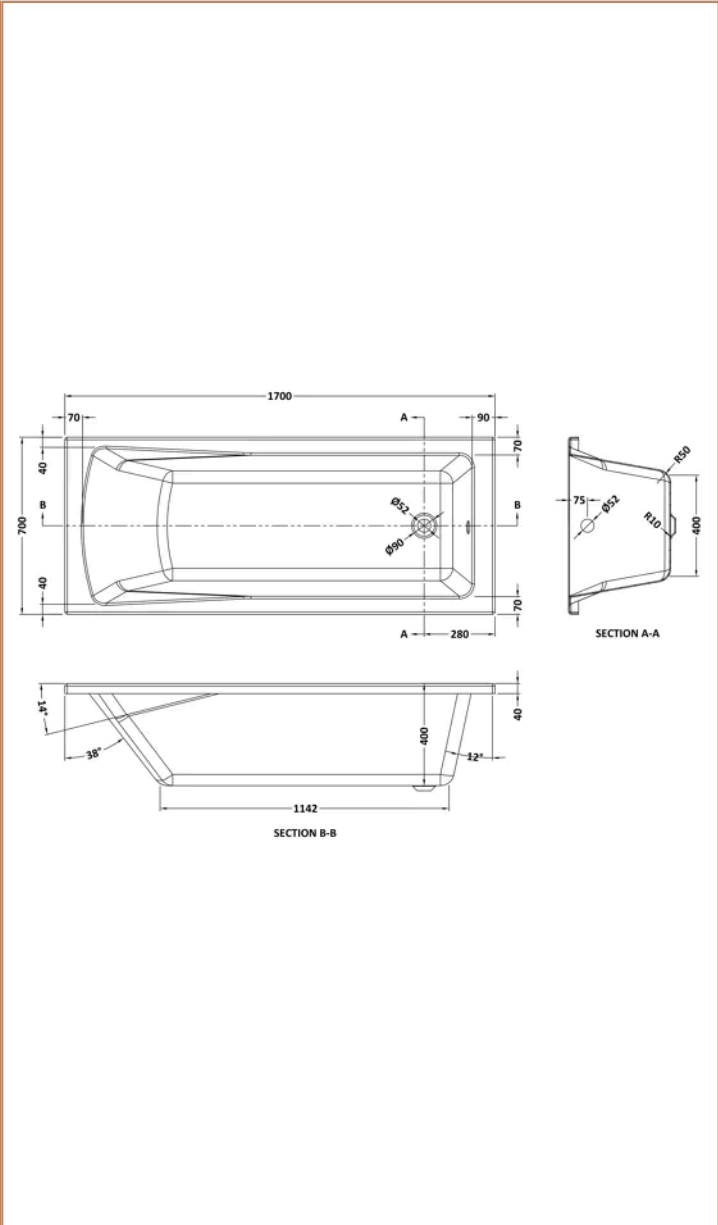

Sales Code:
BAZSE085

Barcode: 5056678408414

Brand: nuie

Description: nuie 1700 x 700mm European White Straight Single Ended Bath, Bath Screen And Front Panel

Product Dimensions

Product	400 x 700 x 1700mm (H x W x L)
Nett Weight	0.01 kg
Packaged Weight	0.01 kg

Product Details

Volume	169 Litre
Country of Origin	United Kingdom
Product Material	Acrylic Eternalite
Colour/Finish	European White
Style	Contemporary
Adjustment Max	790
Adjustment Min	770
Bath Panel Included	Yes
Displaced Capacity	99 Litre
Embossed	No
Frame Finish	Polished Chrome
Glass Thickness	6 mm
Includes Grips	No
Leg Set Included	Yes
Legs Included	Yes
No. Of Tapholes	No Tapholes
Overflow Included	Yes
Tap Included	No
Waste Included	No

Sales Code: BMON008

Barcode: 5055369024162

Brand: nuie

Description: nuie Eternalite 1700mm Square Single Ended Bath With Legs

Product Dimensions

Product	400 x 700 x 1700mm (H x W x L)
Packaged	1700 x 420 x 700mm (H x W x D)
Nett Weight	32.72 kg
Packaged Weight	32.72 kg

Packaging Details

Label Size (mm)	50 x 100
Label Colour	White
Label Qty	2.0000

Product Details

Volume	169 Litre
Country of Origin	Egypt
Product Material	Acrylic Eternalite
Colour/Finish	White
Style	Contemporary
Fixings Included	No
Bath Panel Included	No
Ce Certified	Yes
Declaration Of Performance	Yes
Displaced Capacity	99 Litre
Includes Grips	No
Leg Set Included	Yes
Legs Included	Yes
No. Of Tapholes	No Tapholes
Overflow Included	No
Tap Included	No
Waste Included	No