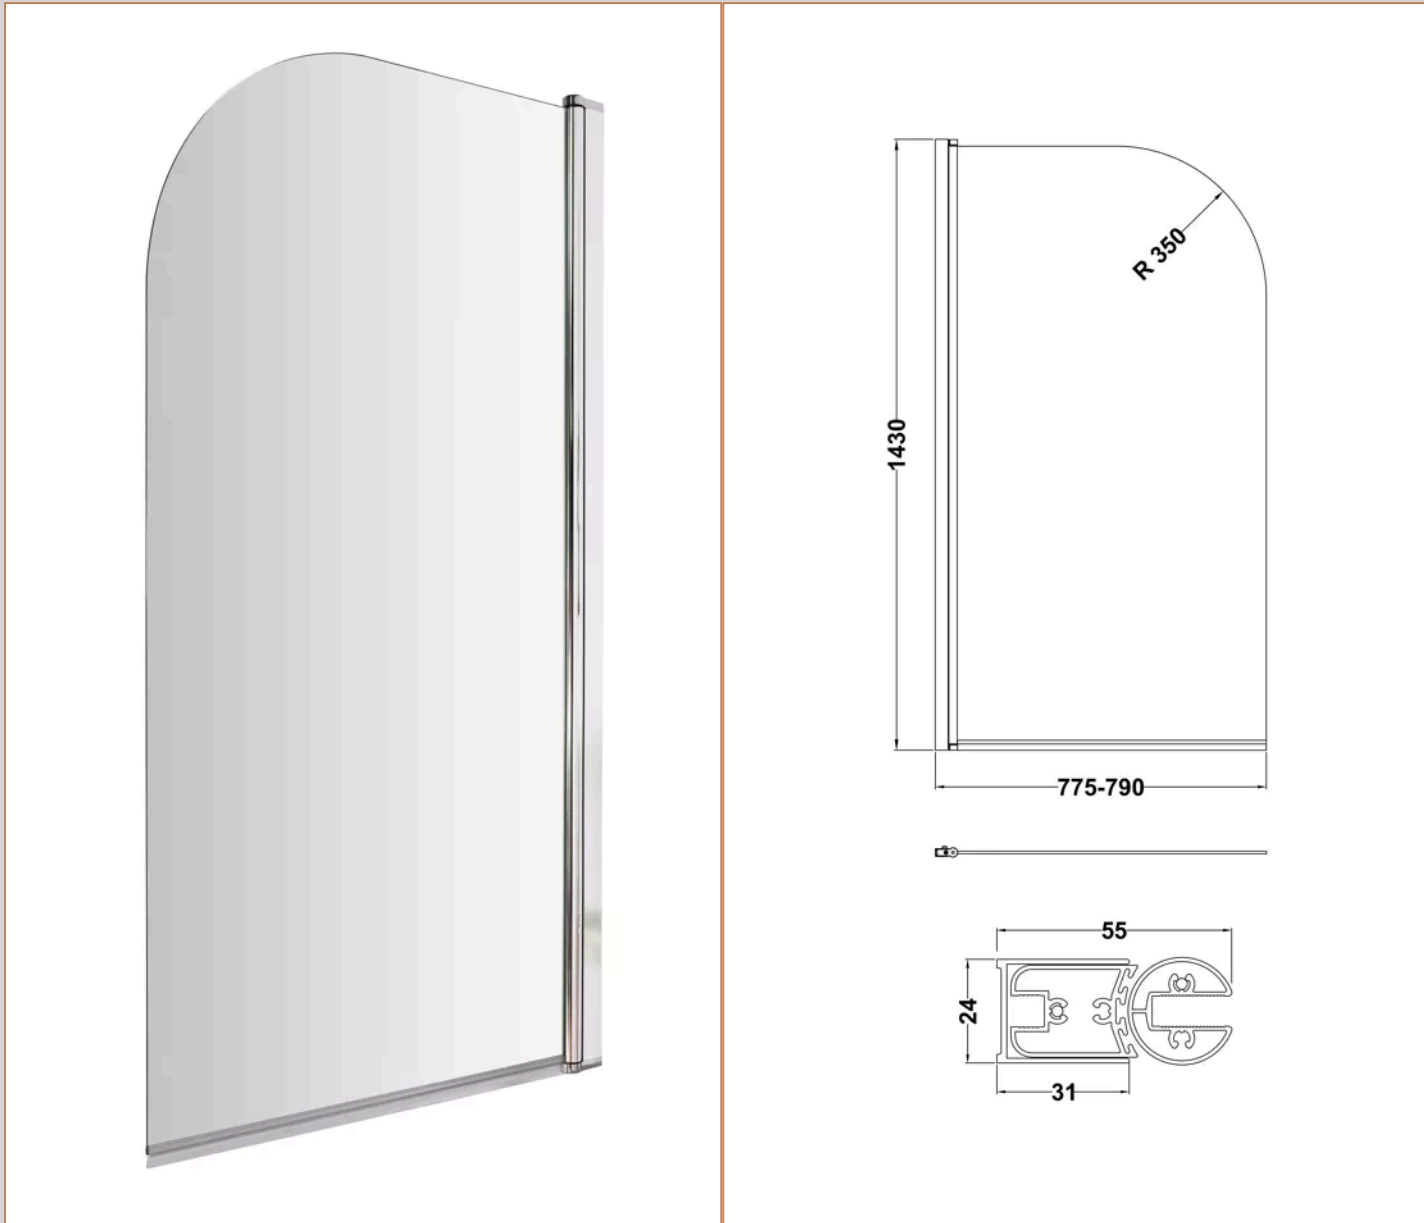

Product Details

Volume	169 Litre
Country of Origin	United Kingdom
Product Material	Acrylic Eternalite
Colour/Finish	European White
Style	Contemporary
Adjustment Max	790
Adjustment Min	770
Bath Panel Included	Yes
Displaced Capacity	99 Litre
Embossed	No
Frame Finish	Polished Chrome
Glass Thickness	6 mm
Includes Grips	No
Leg Set Included	Yes
Legs Included	Yes
No. Of Tapholes	No Tapholes
Overflow Included	Yes
Tap Included	No
Waste Included	No

Packaging Details

Label Size (mm)	50 x 100
Label Colour	White
Label Qty	2.0000

Product Details

Volume	169 Litre
Country of Origin	Egypt
Product Material	Acrylic Eternalite
Colour/Finish	White
Style	Contemporary
Fixings Included	No
Bath Panel Included	No
Ce Certified	Yes
Declaration Of Performance	Yes
Displaced Capacity	99 Litre
Includes Grips	No
Leg Set Included	Yes
Legs Included	Yes
No. Of Tapholes	No Tapholes
Overflow Included	No
Tap Included	No
Waste Included	No

Brand: nuie

Description: nuie 800mm Chrome Bath Screen

Product Dimensions

Product	1430 x 790 x 24mm (H x W x D)
Packaged	50 x 810 x 1445mm (H x W x D)
Nett Weight	17 kg
Packaged Weight	17.4 kg

Product Details

Country of Origin	China
Product Material	Aluminium
Colour/Finish	Chrome
Style	Contemporary
Fixings Included	Yes
Easy Clean	No
Adjustment Max	790
Adjustment Min	775
Ce Certified	Yes
Declaration Of Performance	Yes
Easy Fit	No
Enclosure Design	Semi-Frameless
Frame Finish	Chrome
Glass Thickness	6 mm
Handles Included	No
Support Bar Included	No
Swing In Dimension	700 mm
Swing Out Dimension	700 mm
Ukca Certified	Yes