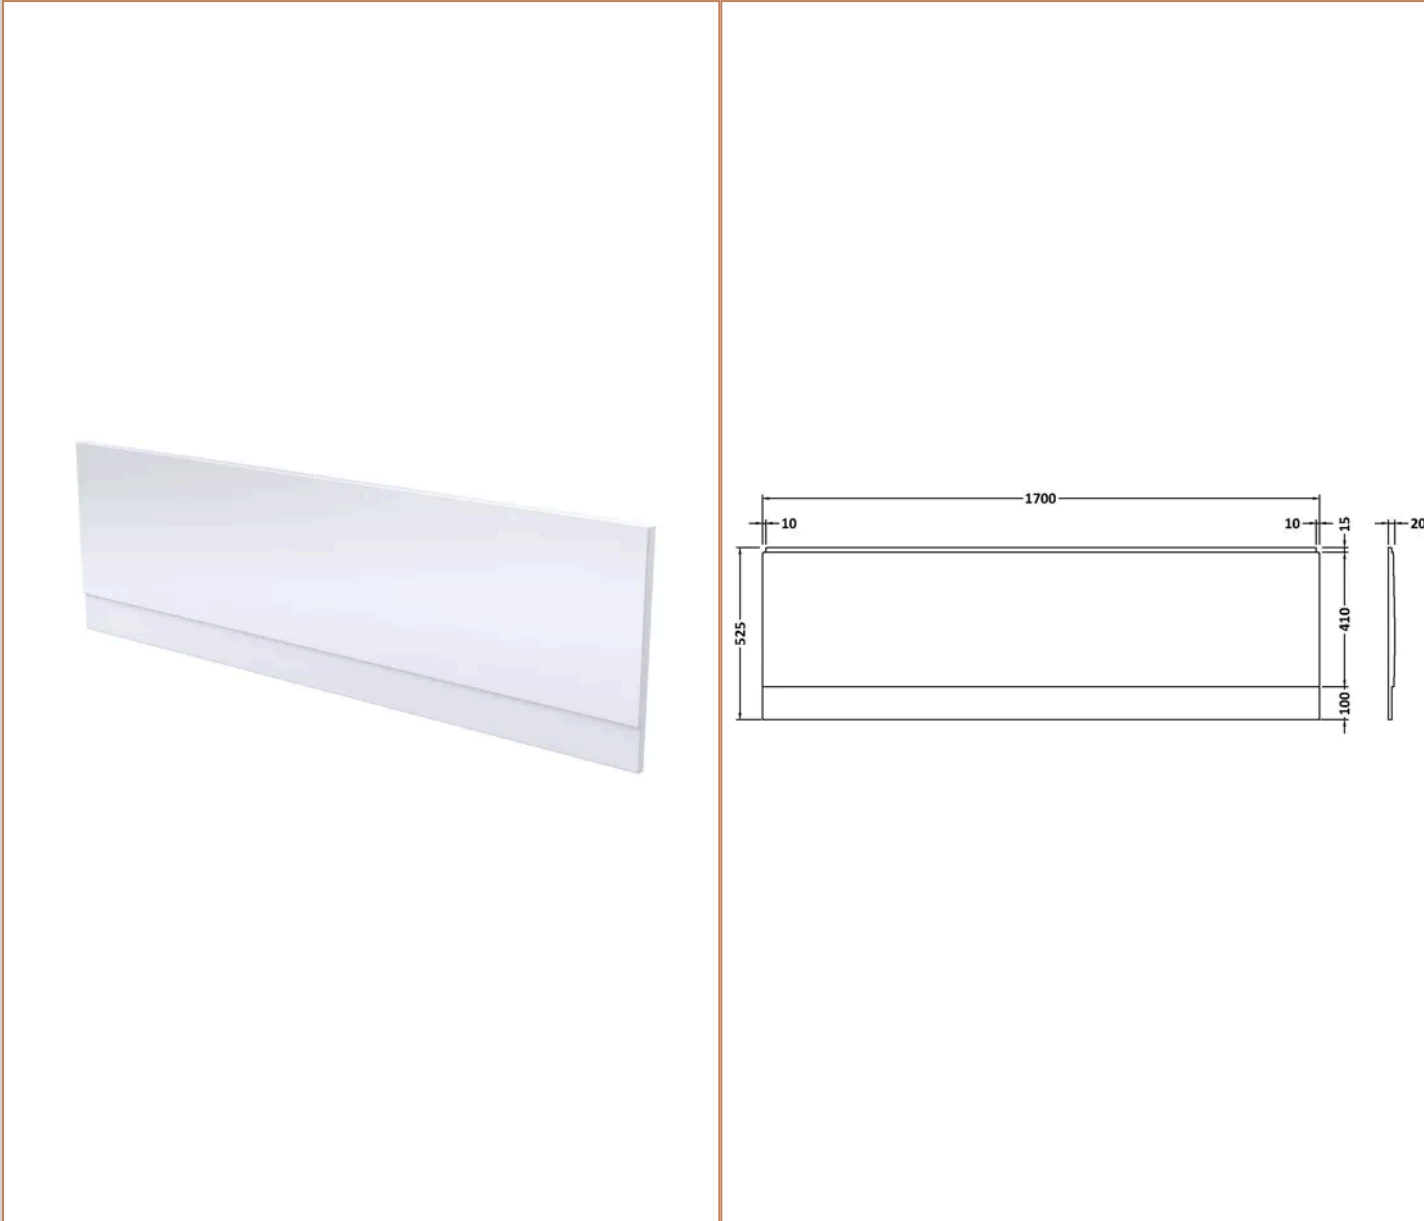

Sales Code:
BAZSE085

Barcode: 5056678408414

Brand: nuie

Description: nuie 1700 x 700mm European White Straight Single Ended Bath, Bath Screen And Front Panel

Product Dimensions

Product	400 x 700 x 1700mm (H x W x L)
Nett Weight	0.01 kg
Packaged Weight	0.01 kg

Product Details

Volume	169 Litre
Country of Origin	United Kingdom
Product Material	Acrylic Eternalite
Colour/Finish	European White
Style	Contemporary
Adjustment Max	790
Adjustment Min	770
Bath Panel Included	Yes
Displaced Capacity	99 Litre
Embossed	No
Frame Finish	Polished Chrome
Glass Thickness	6 mm
Includes Grips	No
Leg Set Included	Yes
Legs Included	Yes
No. Of Tapholes	No Tapholes
Overflow Included	Yes
Tap Included	No
Waste Included	No

Packaging Details

Label Size (mm)	50 x 100
Label Colour	White
Label Qty	2.0000

Product Details

Volume	169 Litre
Country of Origin	Egypt
Product Material	Acrylic Eternalite
Colour/Finish	White
Style	Contemporary
Fixings Included	No
Bath Panel Included	No
Ce Certified	Yes
Declaration Of Performance	Yes
Displaced Capacity	99 Litre
Includes Grips	No
Leg Set Included	Yes
Legs Included	Yes
No. Of Tapholes	No Tapholes
Overflow Included	No
Tap Included	No
Waste Included	No

Sales Code: PAN140

Barcode: 5055369060832

Brand: nuie

Description: nuie 1700mm Acrylic Front Bath Panel

Product Dimensions

Product	510 x 1700 x 25mm (H x W x D)
Packaged	510 x 50 x 1710mm (H x W x D)
Nett Weight	2.1 kg
Packaged Weight	2.1 kg