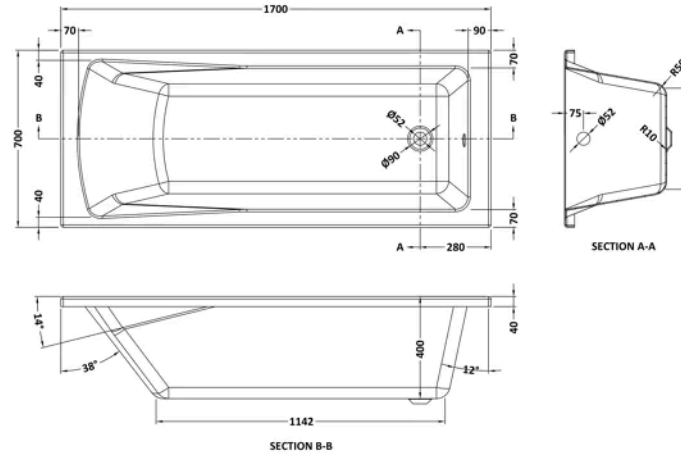

Product Details

Volume	169 Litre
Country of Origin	United Kingdom
Product Material	Acrylic Eternalite
Colour/Finish	European White
Style	Contemporary
Adjustment Max	790
Adjustment Min	770
Bath Panel Included	Yes
Displaced Capacity	99 Litre
Embossed	No
Frame Finish	Polished Chrome
Glass Thickness	6 mm
Includes Grips	No
Leg Set Included	Yes
Legs Included	Yes
No. Of Tapholes	No Tapholes
Overflow Included	Yes
Tap Included	No
Waste Included	No

Sales Code: BMON008

Barcode: 5055369024162

Brand: nuie

Description: nuie Eternalite 1700mm Square Single Ended Bath With Legs

Product Dimensions

Product	400 x 700 x 1700mm (H x W x L)
Packaged	1700 x 420 x 700mm (H x W x D)
Nett Weight	32.72 kg
Packaged Weight	32.72 kg

Packaging Details

Label Size (mm)	50 x 100
Label Colour	White
Label Qty	2.0000

Product Details

Volume	169 Litre
Country of Origin	Egypt
Product Material	Acrylic Eternalite
Colour/Finish	White
Style	Contemporary
Fixings Included	No
Bath Panel Included	No
Ce Certified	Yes
Declaration Of Performance	Yes
Displaced Capacity	99 Litre
Includes Grips	No
Leg Set Included	Yes
Legs Included	Yes
No. Of Tapholes	No Tapholes
Overflow Included	No
Tap Included	No
Waste Included	No

Sales Code: PAN140

Barcode: 5055369060832

Brand: nuie

Description: nuie 1700mm Acrylic Front Bath Panel

Product Dimensions

Product	510 x 1700 x 25mm (H x W x D)
Packaged	510 x 50 x 1710mm (H x W x D)
Nett Weight	2.1 kg
Packaged Weight	2.1 kg