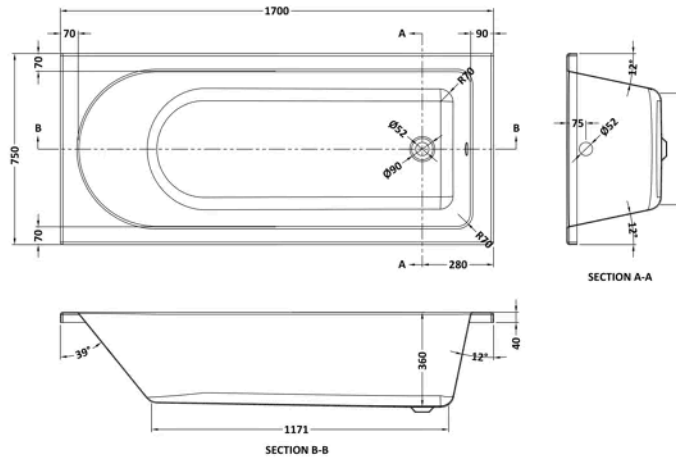

Packaging Details

Label Size (mm)	50 x 100
-----------------	----------

Product Details

Country of Origin	China
Product Material	Aluminium
Colour/Finish	Chrome
Style	Contemporary
Fixings Included	Yes
Easy Clean	No
Adjustment Max	998
Adjustment Min	983
Ce Certified	Yes
Declaration Of Performance	Yes
Easy Fit	No
Enclosure Design	Semi-Frameless
Frame Finish	Chrome
Glass Thickness	6 mm
Handles Included	No
Support Bar Included	No
Swing In Dimension	700 mm
Swing Out Dimension	700 mm
Ukca Certified	Yes

Product Details

Volume	166 Litre
Country of Origin	Egypt
Product Material	Acrylic
Colour/Finish	White
Style	Contemporary
Adjustment Max	998
Adjustment Min	983
Bath Panel Included	Yes
Displaced Capacity	96 Litre
Embossed	No
Frame Finish	Polished Chrome
Glass Thickness	6 mm
Includes Grips	No
Leg Set Included	Yes
Legs Included	Yes
Overflow Included	Yes
Tap Included	No
Waste Included	No

Sales Code: NBA610

Barcode: 5055369060108

Brand: nuie

Description: nuie 1700mm Single Ended Bath With Legs

Product Dimensions

Product	360 x 750 x 1700mm (H x W x L)
Packaged	400 x 760 x 1700mm (H x W x D)
Nett Weight	20 kg
Packaged Weight	20 kg

Packaging Details

Label Size (mm)	50 x 100
Label Colour	White
Label Qty	2.0000

Product Details

Volume	180 Litre
Country of Origin	Egypt
Product Material	Acrylic
Colour/Finish	European White
Style	Contemporary
Bath Panel Included	No
Ce Certified	Yes
Displaced Capacity	88 Litre
Includes Grips	No
Leg Set Included	Yes
Legs Included	Yes
No. Of Tapholes	No Tapholes
Overflow Included	Yes
Tap Included	No
Waste Included	No
Waste Size Required	90mm