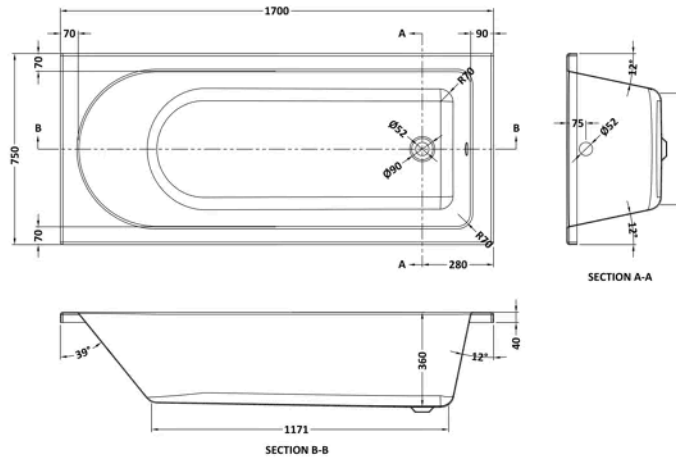

Product Details

Volume	166 Litre
Country of Origin	Egypt
Product Material	Acrylic
Colour/Finish	White
Style	Contemporary
Adjustment Max	998
Adjustment Min	983
Bath Panel Included	Yes
Displaced Capacity	96 Litre
Embossed	No
Frame Finish	Polished Chrome
Glass Thickness	6 mm
Includes Grips	No
Leg Set Included	Yes
Legs Included	Yes
Overflow Included	Yes
Tap Included	No
Waste Included	No

Sales Code: NBA610

Barcode: 5055369060108

Brand: nuie

Description: nuie 1700mm Single Ended Bath With Legs

Product Dimensions

Product	360 x 750 x 1700mm (H x W x L)
Packaged	400 x 760 x 1700mm (H x W x D)
Nett Weight	20 kg
Packaged Weight	20 kg

Packaging Details

Label Size (mm)	50 x 100
Label Colour	White
Label Qty	2.0000

Product Details

Volume	180 Litre
Country of Origin	Egypt
Product Material	Acrylic
Colour/Finish	European White
Style	Contemporary
Bath Panel Included	No
Ce Certified	Yes
Displaced Capacity	88 Litre
Includes Grips	No
Leg Set Included	Yes
Legs Included	Yes
No. Of Tapholes	No Tapholes
Overflow Included	Yes
Tap Included	No
Waste Included	No
Waste Size Required	90mm

Packaging Details

Label Size (mm)	30 x 145
-----------------	----------

Product Details

Country of Origin	China
Product Material	Aluminium
Colour/Finish	Chrome
Style	Contemporary
Fixings Included	Yes
Easy Clean	No
Adjustment Max	998
Adjustment Min	983
Ce Certified	Yes
Declaration Of Performance	Yes
Easy Fit	No
Enclosure Design	Semi-Frameless
Extras Included	Towel Rail
Frame Finish	Chrome
Glass Thickness	6 mm
Handles Included	No
Support Bar Included	No
Swing In Dimension	700 mm
Swing Out Dimension	700 mm
Ukca Certified	Yes