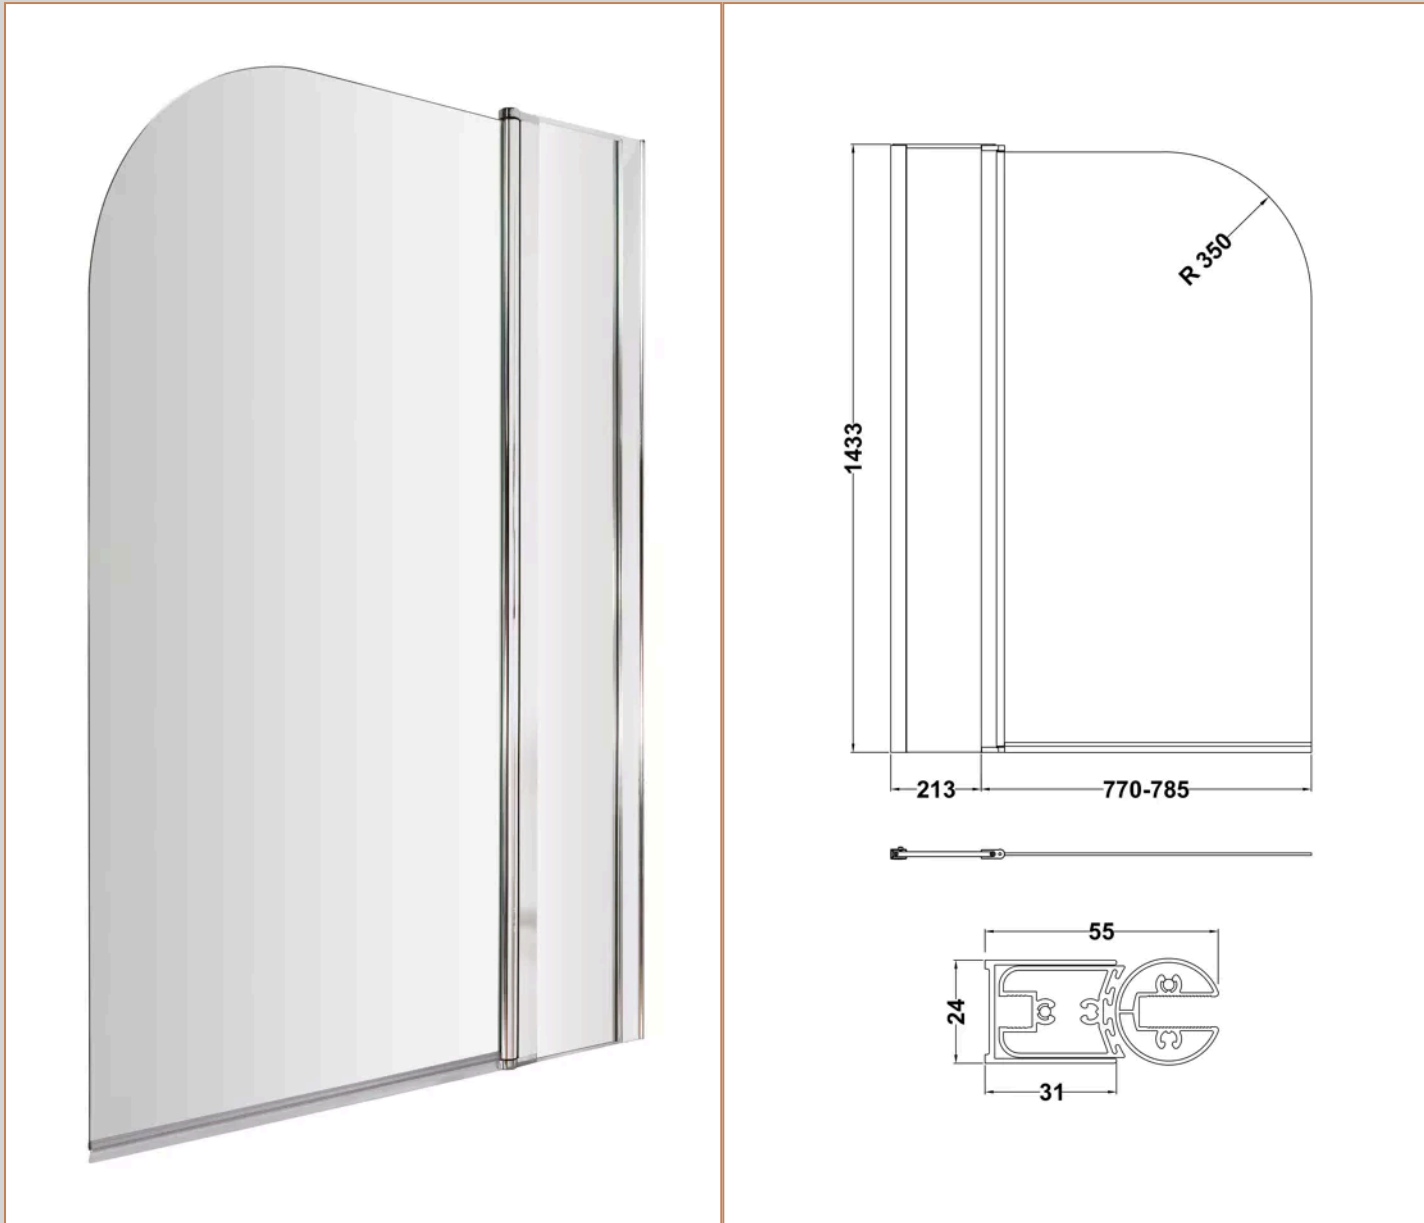

Packaging Details

Label Size (mm)	50 x 100
Label Colour	White
Label Qty	2.0000

Product Details

Volume	180 Litre
Country of Origin	Egypt
Product Material	Acrylic
Colour/Finish	European White
Style	Contemporary
Bath Panel Included	No
Ce Certified	Yes
Displaced Capacity	88 Litre
Includes Grips	No
Leg Set Included	Yes
Legs Included	Yes
No. Of Tapholes	No Tapholes
Overflow Included	Yes
Tap Included	No
Waste Included	No
Waste Size Required	90mm

Brand: nuie

Description: nuie 1000mm Semi-Frameless Chrome Bath Screen With Fixed Panel

Product Dimensions

Product	1433 x 998 x 24mm (H x W x D)
Packaged	50 x 1015 x 1460mm (H x W x D)
Nett Weight	23.3 kg
Packaged Weight	23.3 kg

Packaging Details

Label Size (mm)	50 x 100
-----------------	----------

Product Details

Country of Origin	China
Product Material	Aluminium
Colour/Finish	Chrome
Style	Contemporary
Fixings Included	Yes
Easy Clean	No
Adjustment Max	998
Adjustment Min	983
Ce Certified	Yes
Declaration Of Performance	Yes
Easy Fit	No
Enclosure Design	Semi-Frameless
Frame Finish	Chrome
Glass Thickness	6 mm
Handles Included	No
Support Bar Included	No
Swing In Dimension	700 mm
Swing Out Dimension	700 mm
Ukca Certified	Yes

Sales Code: BAZSE020

Barcode: 5056678407769

Brand: nuie

Description: nuie 1700 x 750mm White Round Single Ended Bath, Bath Screen, Side Panel And Leg Set

Product Dimensions

Product	355 x 750 x 1700mm (H x W x L)
Nett Weight	0.01 kg
Packaged Weight	0.01 kg