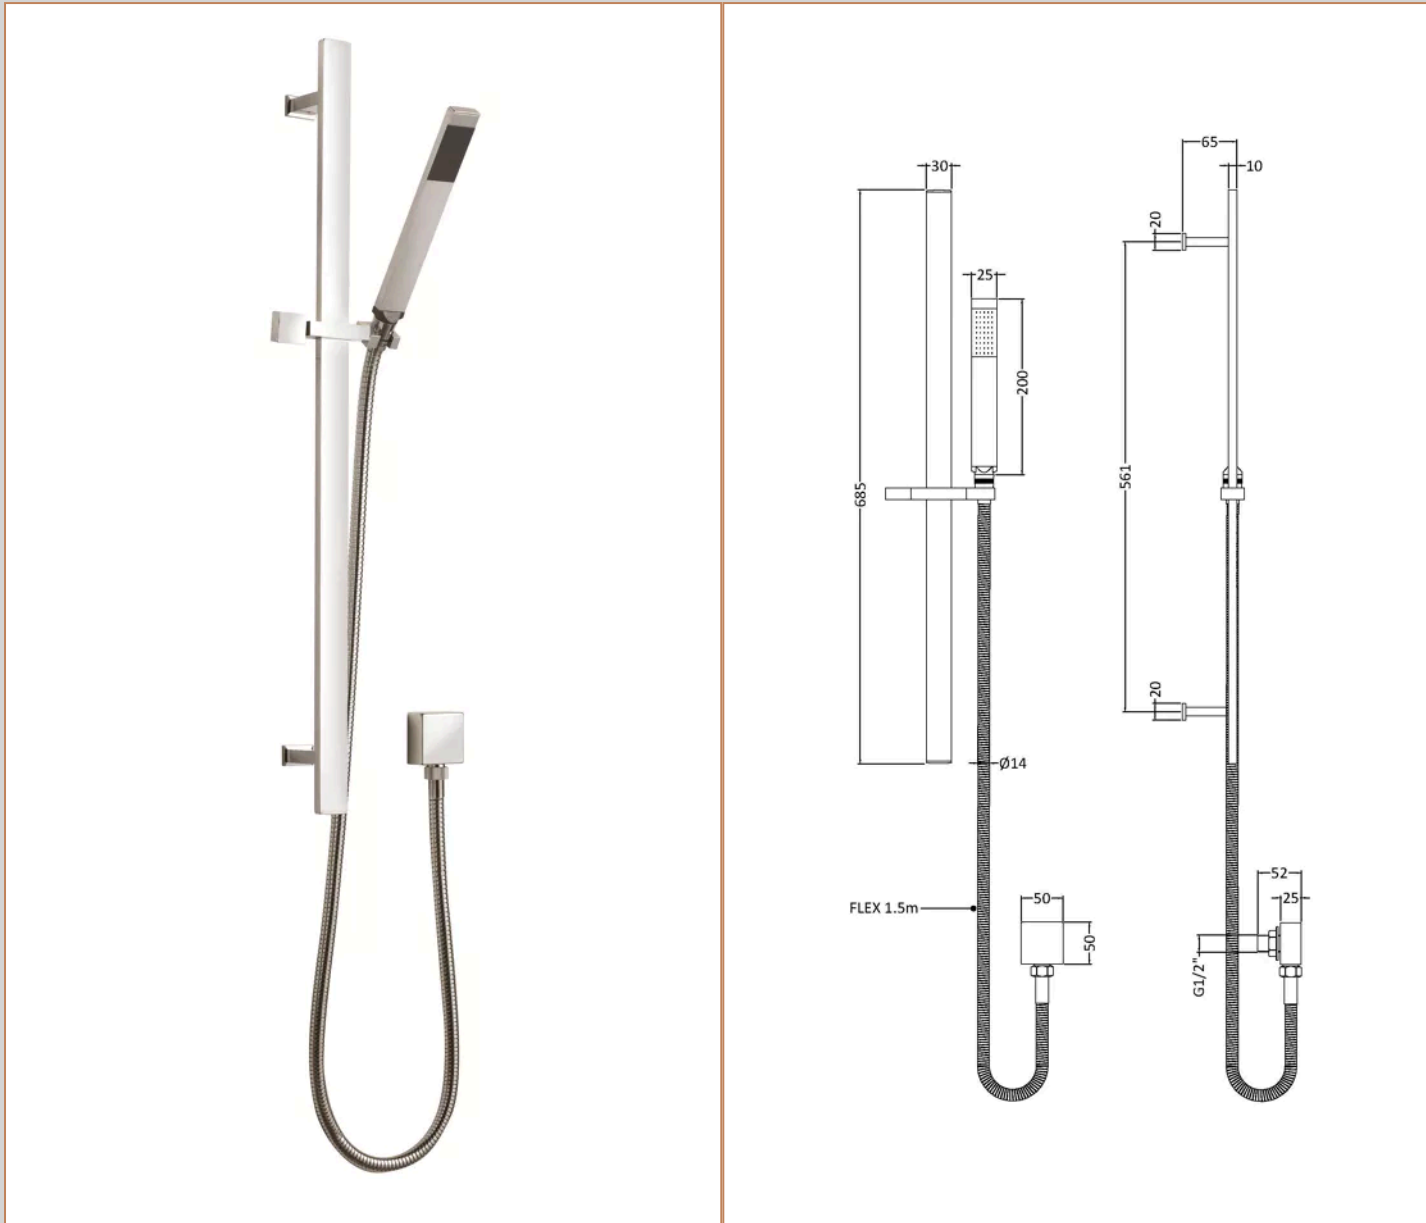

Sales Code: SBS110BV2

Barcode: 5056462603681

Brand: nuie

Description: nuie Chrome Thermostatic Bar Shower Valve With Single Function Slide Rail Kit

Technical Drawing Not Available

Product Dimensions

Product	685 x 129 x 65mm (H x W x D)
Nett Weight	0.1 kg
Packaged Weight	0.1 kg

Sales Code: VBS005

Barcode: 5055369020096

Brand: nuie

Description: Bar Showers Thermostatic Bath Shower Mixer

Product Dimensions

Packaged	225 x 225 x 80mm (H x W x D)
Nett Weight	1.8 kg
Packaged Weight	2 kg

Product Details

Country of Origin	China
-------------------	-------

Sales Code: A3167

Barcode: 5055146173441

Brand: nuie

Description: Chrome Shower Slide Rail Kit

Product Dimensions

Product	685 x 129 x 65mm (H x W x D)
Packaged	83 x 140 x 700mm (H x W x D)
Outer Box	440 x 300 x 715mm (H x W x D)
Nett Weight	1.5 kg
Packaged Weight	1.51 kg

Packaging Details

Label Size (mm)	50 x 100
Label Colour	White
Label Qty	2.0000

Product Details

Country of Origin	China
Product Material	Brass Abs
Control Type	Not Applicable
WRAS Approved	No
Colour/Finish	Chrome
Mount Type	Surface/Wall
Style	Contemporary
Easy Clean	No
TMV2 Approved	No
TMV3 Approved	No
Handset Included	Yes
Head Included	No
Hose Included	Yes
Hose Length	1500 mm
Min Operating Pressure	0.1 Bar
Minimum Operation Pressure	0 Bar
No. Outlets	1.0000
Outlet Elbow Supplied	Yes