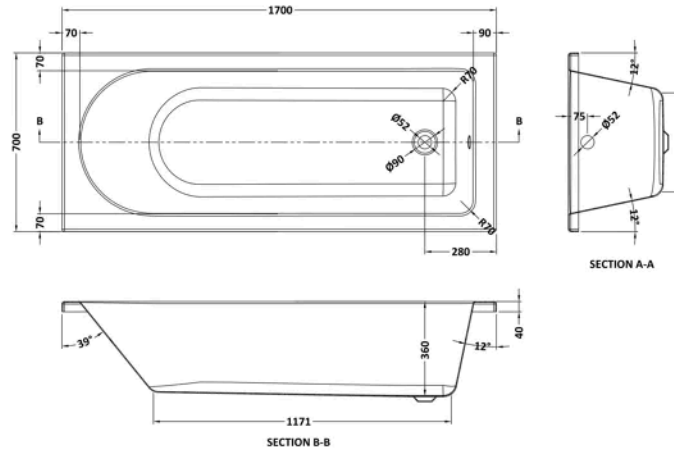

Packaging Details

Label Size (mm)	50 x 100
-----------------	----------

Product Details

Country of Origin	China
Product Material	Aluminium
Colour/Finish	Chrome
Style	Contemporary
Fixings Included	Yes
Easy Clean	No
Adjustment Max	998
Adjustment Min	983
Ce Certified	Yes
Declaration Of Performance	Yes
Easy Fit	No
Enclosure Design	Semi-Frameless
Frame Finish	Chrome
Glass Thickness	6 mm
Handles Included	No
Support Bar Included	No
Swing In Dimension	700 mm
Swing Out Dimension	700 mm
Ukca Certified	Yes

Product Details

Volume	150 Litre
Country of Origin	United Kingdom
Product Material	Acrylic Eternalite
Colour/Finish	European White
Style	Contemporary
Adjustment Max	998
Adjustment Min	983
Bath Panel Included	Yes
Displaced Capacity	80 Litre
Embossed	No
Frame Finish	Polished Chrome
Glass Thickness	6 mm
Includes Grips	No
Leg Set Included	Yes
Legs Included	Yes
No. Of Tapholes	No Tapholes
Overflow Included	Yes
Tap Included	No
Waste Included	No

Sales Code: BMON013

Barcode: 5055369060931

Brand: nuie

Description: nuie Eternalite 1700mm Single Ended Bath With Legs

Product Dimensions

Product	380 x 700 x 1700mm (H x W x L)
Packaged	380 x 700 x 1700mm (H x W x D)
Nett Weight	24 kg
Packaged Weight	24 kg

Packaging Details

Label Size (mm)	30 x 145
-----------------	----------

Product Details

Country of Origin	China
Product Material	Aluminium
Colour/Finish	Chrome
Style	Contemporary
Fixings Included	Yes
Easy Clean	No
Adjustment Max	998
Adjustment Min	983
Ce Certified	Yes
Declaration Of Performance	Yes
Easy Fit	No
Enclosure Design	Semi-Frameless
Extras Included	Towel Rail
Frame Finish	Chrome
Glass Thickness	6 mm
Handles Included	No
Support Bar Included	No
Swing In Dimension	700 mm
Swing Out Dimension	700 mm
Ukca Certified	Yes