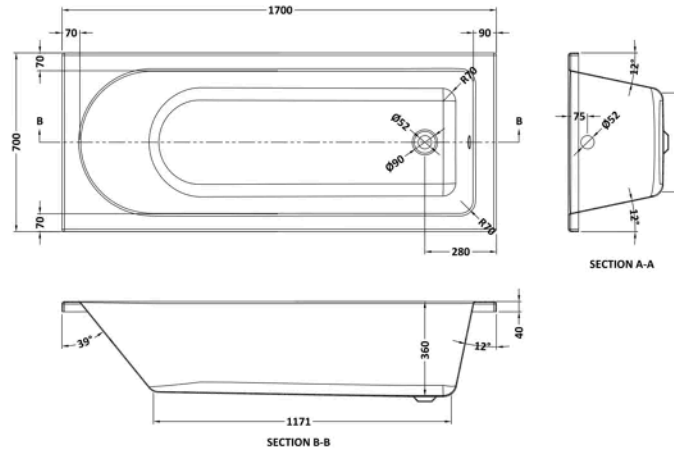

Sales Code: BMON013

Barcode: 5055369060931

Brand: nuie

Description: nuie Eternalite 1700mm Single Ended Bath With Legs

Product Dimensions

Product	380 x 700 x 1700mm (H x W x L)
Packaged	380 x 700 x 1700mm (H x W x D)
Nett Weight	24 kg
Packaged Weight	24 kg

Packaging Details

Label Size (mm)	50 x 100
Label Colour	White
Label Qty	2.0000

Product Details

Volume	150 Litre
Country of Origin	Egypt
Product Material	Acrylic Eternalite
Colour/Finish	White
Style	Contemporary
Fixings Included	No
Bath Panel Included	No
Ce Certified	Yes
Declaration Of Performance	Yes
Displaced Capacity	80 Litre
Includes Grips	No
Leg Set Included	Yes
Legs Included	Yes
No. Of Tapholes	No Tapholes
Overflow Included	No
Tap Included	No
Waste Included	No