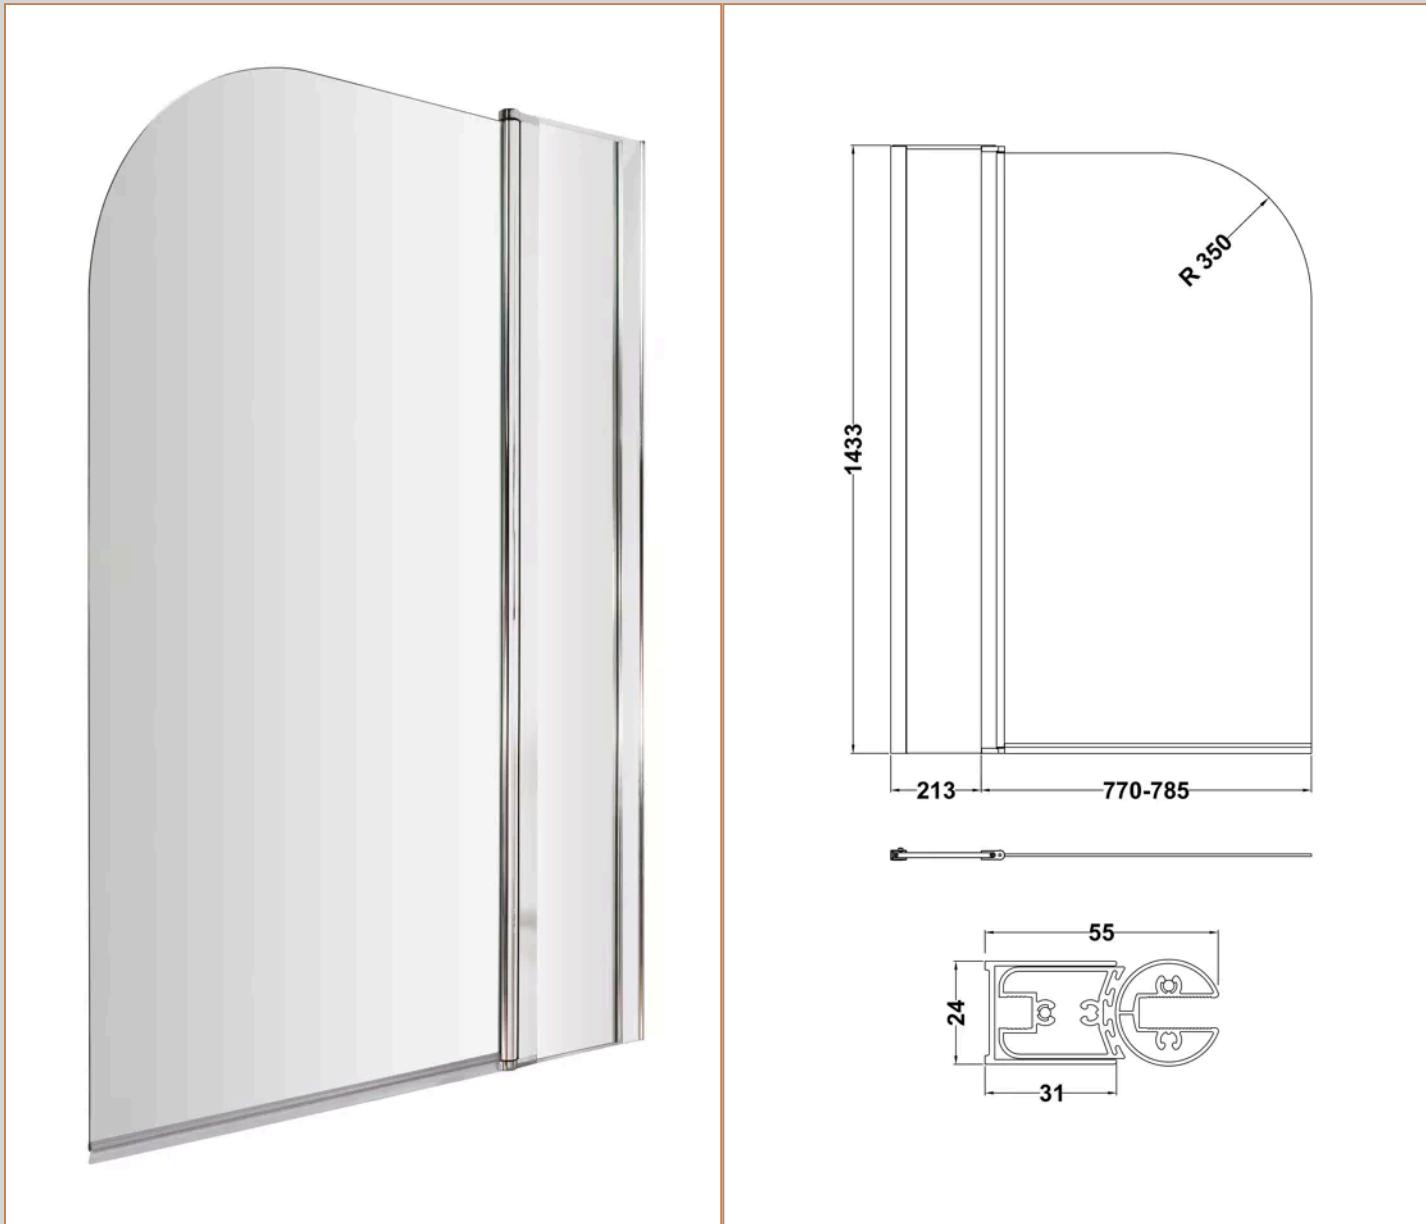

Product Details

Volume	150 Litre
Country of Origin	United Kingdom
Product Material	Acrylic Eternalite
Colour/Finish	European White
Style	Contemporary
Adjustment Max	998
Adjustment Min	983
Bath Panel Included	Yes
Displaced Capacity	80 Litre
Embossed	No
Frame Finish	Polished Chrome
Glass Thickness	6 mm
Includes Grips	No
Leg Set Included	Yes
Legs Included	Yes
No. Of Tapholes	No Tapholes
Overflow Included	Yes
Tap Included	No
Waste Included	No

Brand: nuie

Description: nuie 1000mm Chrome Bath Screen With Fixed Panel

Product Dimensions

Product	1433 x 998 x 24mm (H x W x D)
Packaged	50 x 1015 x 1460mm (H x W x D)
Nett Weight	23.3 kg
Packaged Weight	23.3 kg

Packaging Details

Label Size (mm)	50 x 100
-----------------	----------

Product Details

Country of Origin	China
Product Material	Aluminium
Colour/Finish	Chrome
Style	Contemporary
Fixings Included	Yes
Easy Clean	No
Adjustment Max	998
Adjustment Min	983
Ce Certified	Yes
Declaration Of Performance	Yes
Easy Fit	No
Enclosure Design	Semi-Frameless
Frame Finish	Chrome
Glass Thickness	6 mm
Handles Included	No
Support Bar Included	No
Swing In Dimension	700 mm
Swing Out Dimension	700 mm
Ukca Certified	Yes