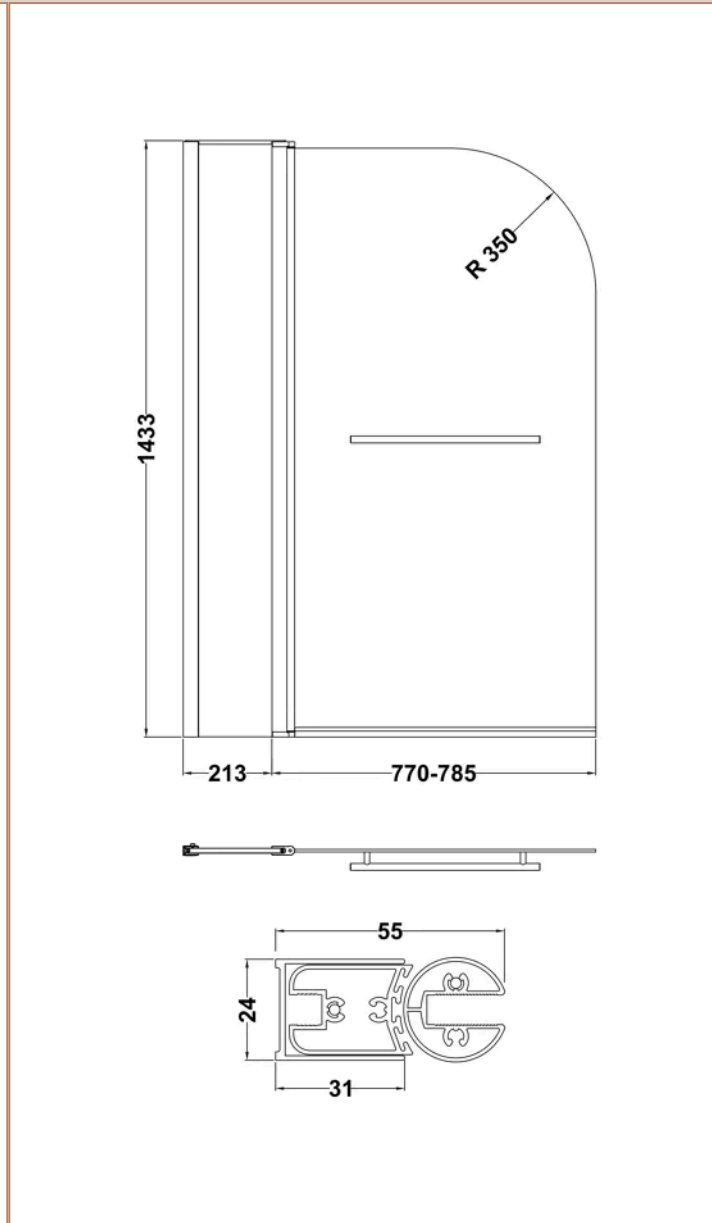

Packaging Details

Label Size (mm)	50 x 100
-----------------	----------

Product Details

Country of Origin	China
Product Material	Aluminium
Colour/Finish	Chrome
Style	Contemporary
Fixings Included	Yes
Easy Clean	No
Adjustment Max	998
Adjustment Min	983
Ce Certified	Yes
Declaration Of Performance	Yes
Easy Fit	No
Enclosure Design	Semi-Frameless
Frame Finish	Chrome
Glass Thickness	6 mm
Handles Included	No
Support Bar Included	No
Swing In Dimension	700 mm
Swing Out Dimension	700 mm
Ukca Certified	Yes

Sales Code: PAN140

Barcode: 5055369060832

Brand: nuie

Description: nuie 1700mm Acrylic Front Bath Panel

Product Dimensions

Product	510 x 1700 x 25mm (H x W x D)
Packaged	510 x 50 x 1710mm (H x W x D)
Nett Weight	2.1 kg
Packaged Weight	2.1 kg

Brand: nuie

Description: nuie 1000mm Chrome Bath Screen With Rail And Fixed Panel

Product Dimensions

Product	1433 x 998 x 24mm (H x W x D)
Packaged	50 x 805 x 1460mm (H x W x D)
Nett Weight	22.8 kg
Packaged Weight	23.3 kg

Packaging Details

Label Size (mm)	30 x 145
-----------------	----------

Product Details

Country of Origin	China
Product Material	Aluminium
Colour/Finish	Chrome
Style	Contemporary
Fixings Included	Yes
Easy Clean	No
Adjustment Max	998
Adjustment Min	983
Ce Certified	Yes
Declaration Of Performance	Yes
Easy Fit	No
Enclosure Design	Semi-Frameless
Extras Included	Towel Rail
Frame Finish	Chrome
Glass Thickness	6 mm
Handles Included	No
Support Bar Included	No
Swing In Dimension	700 mm
Swing Out Dimension	700 mm
Ukca Certified	Yes