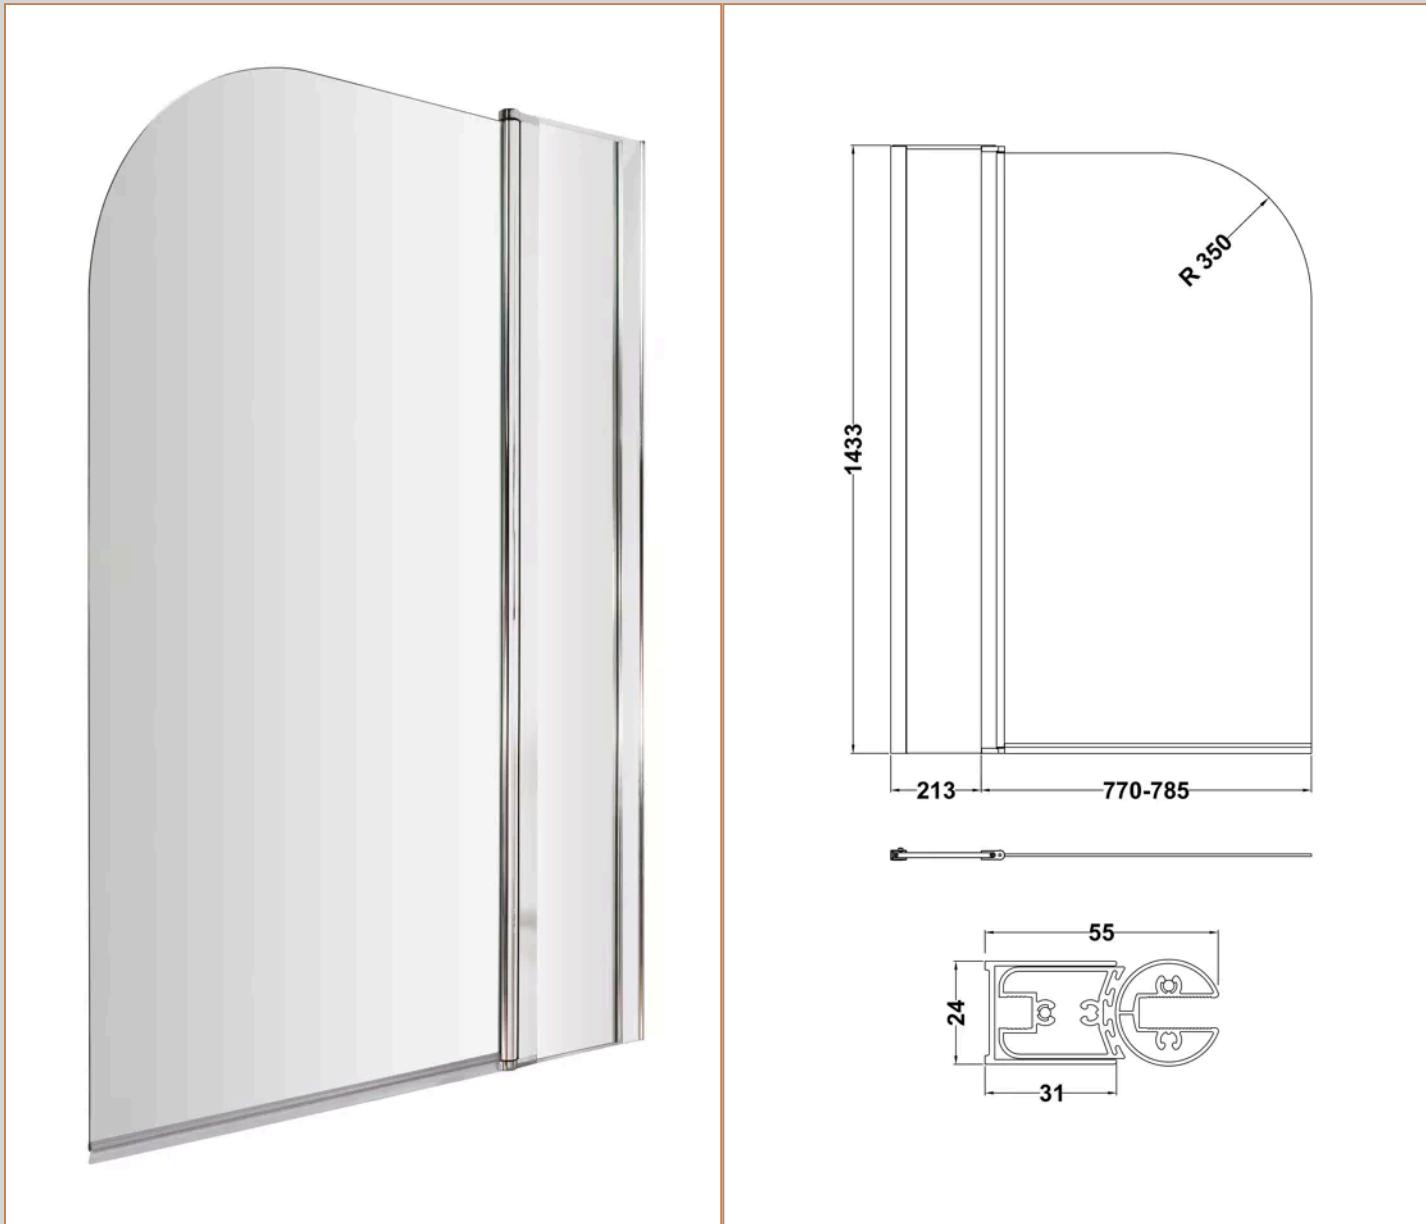

Product Details

Volume	166 Litre
Country of Origin	United Kingdom
Product Material	Acrylic Eternalite
Colour/Finish	European White
Style	Contemporary
Adjustment Max	998
Adjustment Min	983
Bath Panel Included	Yes
Displaced Capacity	96 Litre
Embossed	No
Frame Finish	Polished Chrome
Glass Thickness	6 mm
Includes Grips	No
Leg Set Included	Yes
Legs Included	Yes
No. Of Tapholes	No Tapholes
Overflow Included	Yes
Tap Included	No
Waste Included	No

Brand: nuie

Description: nuie 1000mm Chrome Bath Screen With Fixed Panel

Product Dimensions

Product	1433 x 998 x 24mm (H x W x D)
Packaged	50 x 1015 x 1460mm (H x W x D)
Nett Weight	23.3 kg
Packaged Weight	23.3 kg

Packaging Details

Label Size (mm)	50 x 100
-----------------	----------

Product Details

Country of Origin	China
Product Material	Aluminium
Colour/Finish	Chrome
Style	Contemporary
Fixings Included	Yes
Easy Clean	No
Adjustment Max	998
Adjustment Min	983
Ce Certified	Yes
Declaration Of Performance	Yes
Easy Fit	No
Enclosure Design	Semi-Frameless
Frame Finish	Chrome
Glass Thickness	6 mm
Handles Included	No
Support Bar Included	No
Swing In Dimension	700 mm
Swing Out Dimension	700 mm
Ukca Certified	Yes