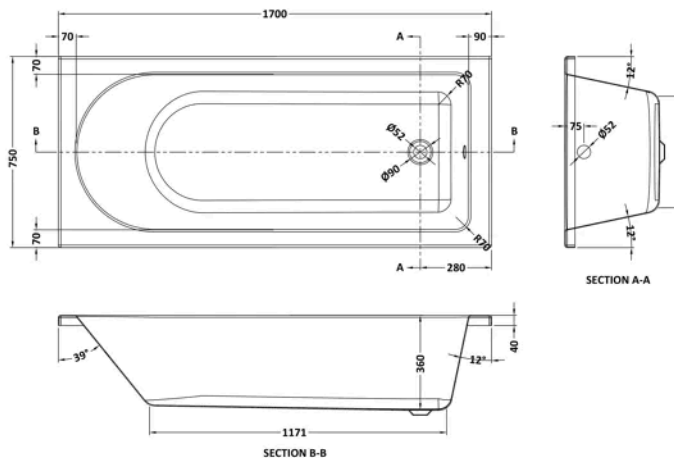

Packaging Details

Label Size (mm)	50 x 100
-----------------	----------

Product Details

Country of Origin	China
Product Material	Aluminium
Colour/Finish	Chrome
Style	Contemporary
Fixings Included	Yes
Easy Clean	No
Adjustment Max	998
Adjustment Min	983
Ce Certified	Yes
Declaration Of Performance	Yes
Easy Fit	No
Enclosure Design	Semi-Frameless
Frame Finish	Chrome
Glass Thickness	6 mm
Handles Included	No
Support Bar Included	No
Swing In Dimension	700 mm
Swing Out Dimension	700 mm
Ukca Certified	Yes

Sales Code:
BAZSE040

Barcode: 5056678407967

Brand: nuie

Description: nuie 1700 x 750mm European White Round Single Ended Bath, European White Bath Screen And Side Panel

Product Dimensions

Product	400 x 750 x 1700mm (H x W x L)
Nett Weight	0.01 kg
Packaged Weight	0.01 kg

Product Details

Volume	166 Litre
Country of Origin	United Kingdom
Product Material	Acrylic Eternalite
Colour/Finish	European White
Style	Contemporary
Adjustment Max	998
Adjustment Min	983
Bath Panel Included	Yes
Displaced Capacity	96 Litre
Embossed	No
Frame Finish	Polished Chrome
Glass Thickness	6 mm
Includes Grips	No
Leg Set Included	Yes
Legs Included	Yes
No. Of Tapholes	No Tapholes
Overflow Included	Yes
Tap Included	No
Waste Included	No

Sales Code: BMON014

Barcode: 5055369060948

Brand: nuie

Description: nuie Eternalite 1700mm Single Ended Bath With Legs

Product Dimensions

Product	380 x 750 x 1700mm (H x W x L)
Packaged	380 x 750 x 1700mm (H x W x D)
Nett Weight	27 kg
Packaged Weight	27 kg