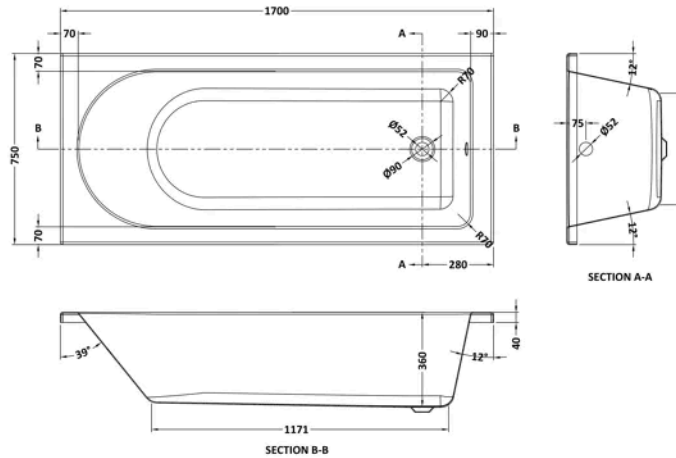

Product Details

Volume	166 Litre
Country of Origin	United Kingdom
Product Material	Acrylic Eternalite
Colour/Finish	European White
Style	Contemporary
Adjustment Max	998
Adjustment Min	983
Bath Panel Included	Yes
Displaced Capacity	96 Litre
Embossed	No
Frame Finish	Polished Chrome
Glass Thickness	6 mm
Includes Grips	No
Leg Set Included	Yes
Legs Included	Yes
No. Of Tapholes	No Tapholes
Overflow Included	Yes
Tap Included	No
Waste Included	No

Sales Code: BMON014

Barcode: 5055369060948

Brand: nuie

Description: nuie Eternalite 1700mm Single Ended Bath With Legs

Product Dimensions

Product	380 x 750 x 1700mm (H x W x L)
Packaged	380 x 750 x 1700mm (H x W x D)
Nett Weight	27 kg
Packaged Weight	27 kg

Packaging Details

Label Size (mm)	50 x 100
Label Colour	White
Label Qty	2.0000

Product Details

Volume	166 Litre
Country of Origin	Egypt
Product Material	Acrylic Eternalite
Colour/Finish	White
Style	Contemporary
Fixings Included	No
Bath Panel Included	No
Ce Certified	Yes
Declaration Of Performance	Yes
Displaced Capacity	96 Litre
Includes Grips	No
Leg Set Included	Yes
Legs Included	Yes
No. Of Tapholes	No Tapholes
Overflow Included	No
Tap Included	No
Waste Included	No

Packaging Details

Label Size (mm)	30 x 145
-----------------	----------

Product Details

Country of Origin	China
Product Material	Aluminium
Colour/Finish	Chrome
Style	Contemporary
Fixings Included	Yes
Easy Clean	No
Adjustment Max	998
Adjustment Min	983
Ce Certified	Yes
Declaration Of Performance	Yes
Easy Fit	No
Enclosure Design	Semi-Frameless
Extras Included	Towel Rail
Frame Finish	Chrome
Glass Thickness	6 mm
Handles Included	No
Support Bar Included	No
Swing In Dimension	700 mm
Swing Out Dimension	700 mm
Ukca Certified	Yes