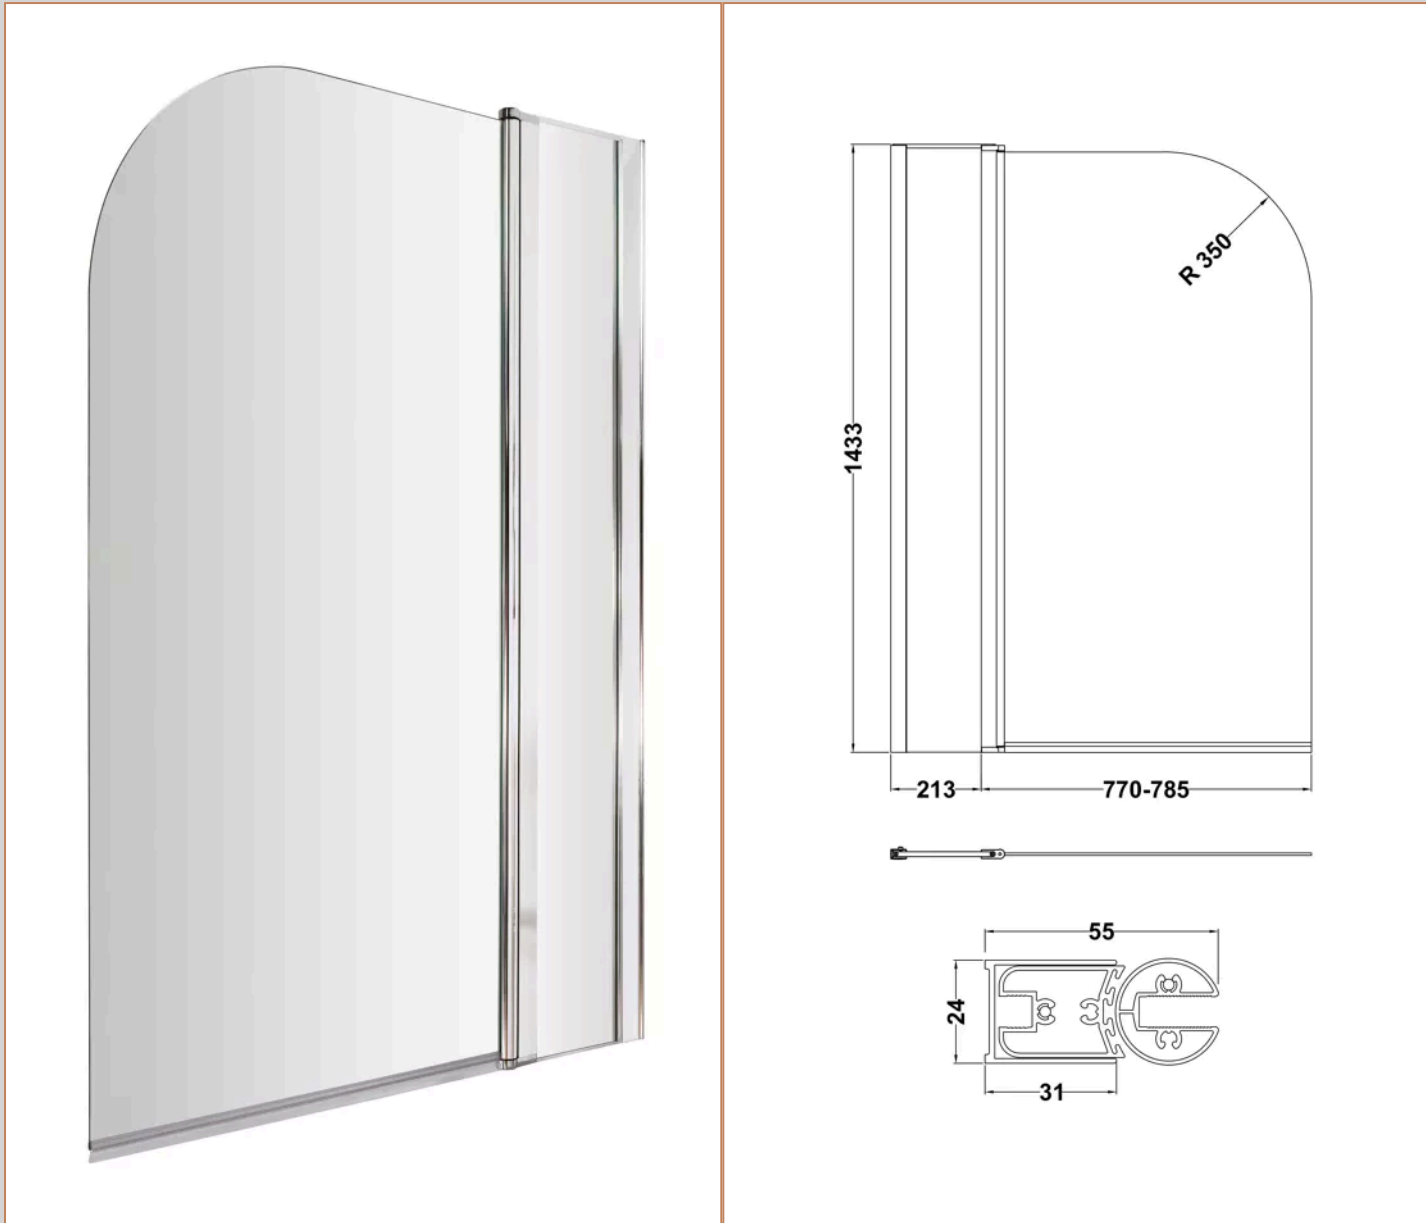

Product Details

Volume	178 Litre
Country of Origin	Egypt
Product Material	Acrylic
Colour/Finish	White
Style	Contemporary
Adjustment Max	998
Adjustment Min	983
Bath Panel Included	Yes
Displaced Capacity	108 Litre
Embossed	No
Frame Finish	Polished Chrome
Glass Thickness	6 mm
Includes Grips	No
Leg Set Included	Yes
Legs Included	Yes
No. Of Tapholes	No Tapholes
Overflow Included	Yes
Tap Included	No
Waste Included	No

Packaging Details

Label Size (mm)	50 x 100
Label Colour	White
Label Qty	2.0000

Product Details

Volume	178 Litre
Country of Origin	Egypt
Product Material	Acrylic
Colour/Finish	European White
Style	Contemporary
Bath Panel Included	No
Ce Certified	Yes
Displaced Capacity	108 Litre
Includes Grips	No
Leg Set Included	Yes
Legs Included	Yes
No. Of Tapholes	No Tapholes
Overflow Included	Yes
Tap Included	No
Waste Included	No
Waste Size Required	90mm

Brand: nuie

Description: nuie 1000mm Semi-Frameless Chrome Bath Screen With Fixed Panel

Product Dimensions

Product	1433 x 998 x 24mm (H x W x D)
Packaged	50 x 1015 x 1460mm (H x W x D)
Nett Weight	23.3 kg
Packaged Weight	23.3 kg

Packaging Details

Label Size (mm)	50 x 100
-----------------	----------

Product Details

Country of Origin	China
Product Material	Aluminium
Colour/Finish	Chrome
Style	Contemporary
Fixings Included	Yes
Easy Clean	No
Adjustment Max	998
Adjustment Min	983
Ce Certified	Yes
Declaration Of Performance	Yes
Easy Fit	No
Enclosure Design	Semi-Frameless
Frame Finish	Chrome
Glass Thickness	6 mm
Handles Included	No
Support Bar Included	No
Swing In Dimension	700 mm
Swing Out Dimension	700 mm
Ukca Certified	Yes