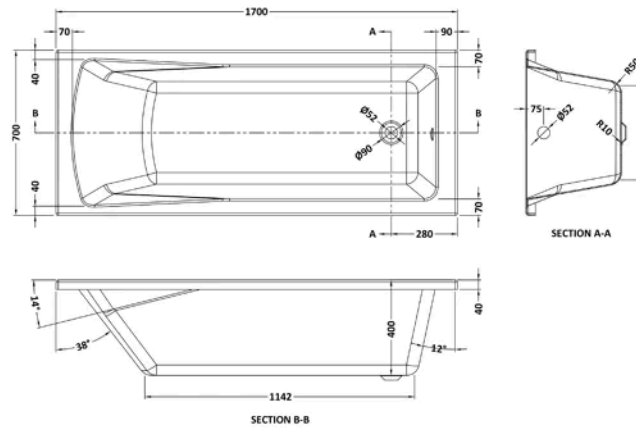

Sales Code: NBA409

Barcode: 5055369006700

Brand: nuie

Description: nuie 1700mm Square Single Ended Bath With Legs

Product Dimensions

Product	400 x 700 x 1700mm (H x W x L)
Packaged	420 x 700 x 1700mm (H x W x D)
Nett Weight	19.24 kg
Packaged Weight	19.24 kg

Packaging Details

Label Size (mm)	50 x 100
Label Colour	White
Label Qty	2.0000

Product Details

Volume	178 Litre
Country of Origin	Egypt
Product Material	Acrylic
Colour/Finish	European White
Style	Contemporary
Bath Panel Included	No
Ce Certified	Yes
Displaced Capacity	108 Litre
Includes Grips	No
Leg Set Included	Yes
Legs Included	Yes
No. Of Tapholes	No Tapholes
Overflow Included	Yes
Tap Included	No
Waste Included	No
Waste Size Required	90mm