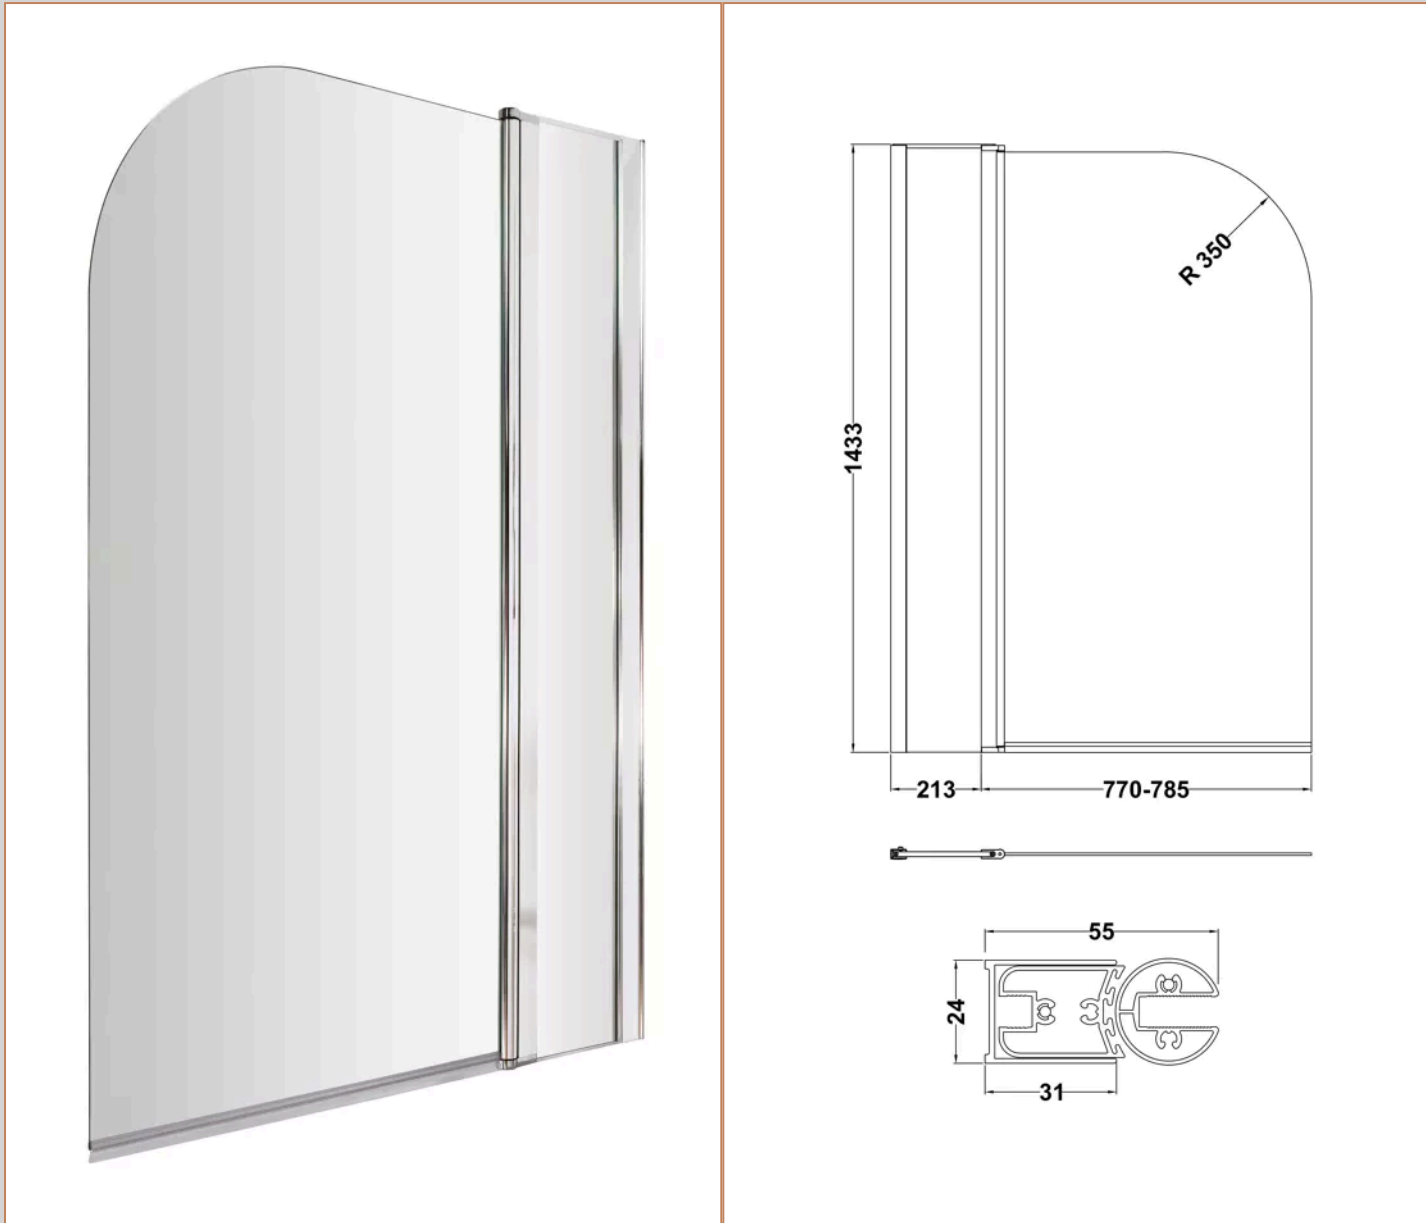

Product Details

Volume	200 Litre
Country of Origin	Egypt
Product Material	Acrylic
Colour/Finish	White
Style	Contemporary
Adjustment Max	998
Adjustment Min	983
Bath Panel Included	Yes
Displaced Capacity	130 Litre
Embossed	No
Frame Finish	Polished Chrome
Glass Thickness	6 mm
Includes Grips	No
Leg Set Included	Yes
Legs Included	Yes
No. Of Tapholes	No Tapholes
Overflow Included	Yes
Tap Included	No
Waste Included	No

Packaging Details

Label Size (mm)	50 x 100
Label Colour	White
Label Qty	2.0000

Product Details

Volume	200 Litre
Country of Origin	Egypt
Product Material	Acrylic
Colour/Finish	European White
Style	Contemporary
Bath Panel Included	No
Ce Certified	Yes
Displaced Capacity	130 Litre
Includes Grips	No
Leg Set Included	Yes
Legs Included	Yes
No. Of Tapholes	No Tapholes
Overflow Included	Yes
Tap Included	No
Waste Included	No
Waste Size Required	90mm

Brand: nuie

Description: nuie 1000mm Semi-Frameless Chrome Bath Screen With Fixed Panel

Product Dimensions

Product	1433 x 998 x 24mm (H x W x D)
Packaged	50 x 1015 x 1460mm (H x W x D)
Nett Weight	23.3 kg
Packaged Weight	23.3 kg

Packaging Details

Label Size (mm)	50 x 100
-----------------	----------

Product Details

Country of Origin	China
Product Material	Aluminium
Colour/Finish	Chrome
Style	Contemporary
Fixings Included	Yes
Easy Clean	No
Adjustment Max	998
Adjustment Min	983
Ce Certified	Yes
Declaration Of Performance	Yes
Easy Fit	No
Enclosure Design	Semi-Frameless
Frame Finish	Chrome
Glass Thickness	6 mm
Handles Included	No
Support Bar Included	No
Swing In Dimension	700 mm
Swing Out Dimension	700 mm
Ukca Certified	Yes