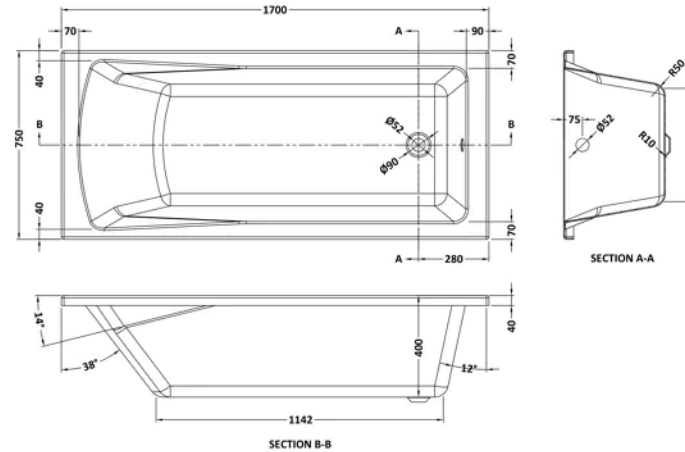

Packaging Details

Label Size (mm)	50 x 100
-----------------	----------

Product Details

Country of Origin	China
Product Material	Aluminium
Colour/Finish	Chrome
Style	Contemporary
Fixings Included	Yes
Easy Clean	No
Adjustment Max	998
Adjustment Min	983
Ce Certified	Yes
Declaration Of Performance	Yes
Easy Fit	No
Enclosure Design	Semi-Frameless
Frame Finish	Chrome
Glass Thickness	6 mm
Handles Included	No
Support Bar Included	No
Swing In Dimension	700 mm
Swing Out Dimension	700 mm
Ukca Certified	Yes

Product Details

Volume	181 Litre
Country of Origin	United Kingdom
Product Material	Acrylic Eternalite
Colour/Finish	European White
Style	Contemporary
Adjustment Max	998
Adjustment Min	983
Bath Panel Included	Yes
Displaced Capacity	111 Litre
Embossed	No
Frame Finish	Polished Chrome
Glass Thickness	6 mm
Includes Grips	No
Leg Set Included	Yes
Legs Included	Yes
No. Of Tapholes	No Tapholes
Overflow Included	Yes
Tap Included	No
Waste Included	No

Sales Code: BMON009

Barcode: 5055369060962

Brand: nuie

Description: nuie Eternalite 1700mm Square Single Ended Bath With Legs

Product Dimensions

Product	400 x 750 x 1700mm (H x W x L)
Packaged	400 x 750 x 1700mm (H x W x D)
Nett Weight	27 kg
Packaged Weight	27 kg

Packaging Details

Label Size (mm)	50 x 100
Label Colour	White
Label Qty	2.0000

Product Details

Volume	181 Litre
Country of Origin	Egypt
Product Material	Acrylic Eternalite
Colour/Finish	White
Style	Contemporary
Fixings Included	No
Bath Panel Included	No
Ce Certified	Yes
Declaration Of Performance	Yes
Displaced Capacity	111 Litre
Includes Grips	No
Leg Set Included	Yes
Legs Included	Yes
No. Of Tapholes	No Tapholes
Overflow Included	No
Tap Included	No
Waste Included	No