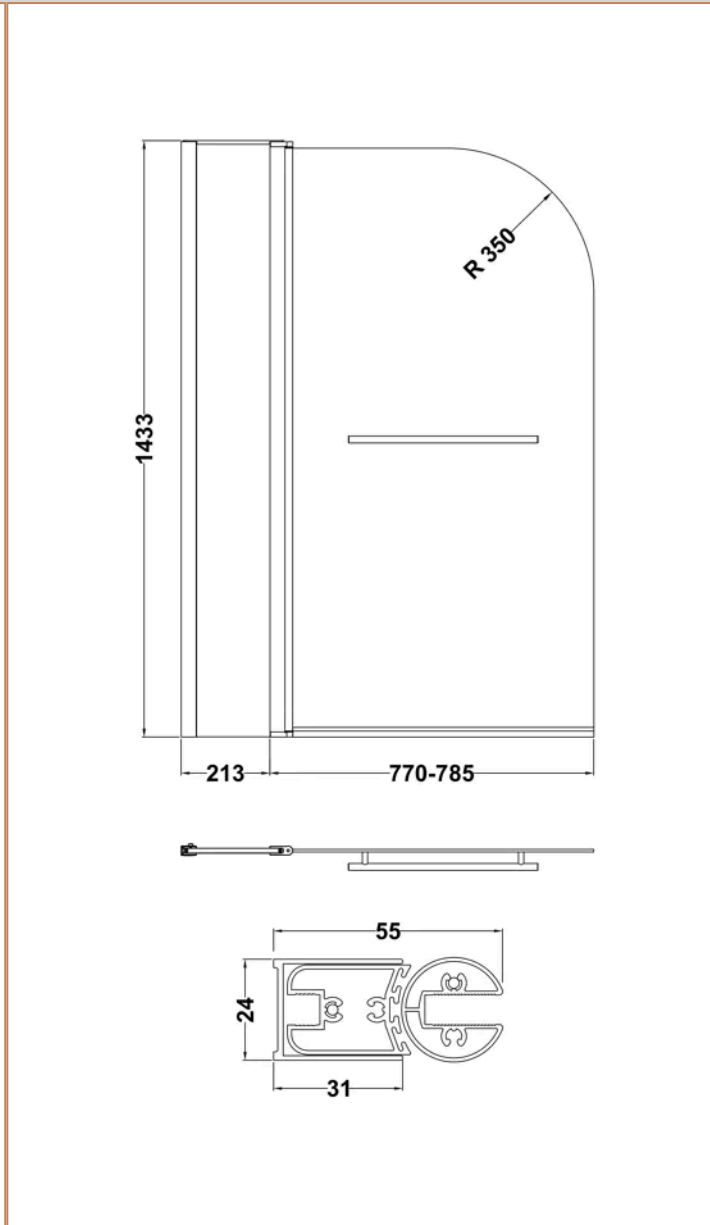

Packaging Details

Label Size (mm)	50 x 100
-----------------	----------

Product Details

Country of Origin	China
Product Material	Aluminium
Colour/Finish	Chrome
Style	Contemporary
Fixings Included	Yes
Easy Clean	No
Adjustment Max	998
Adjustment Min	983
Ce Certified	Yes
Declaration Of Performance	Yes
Easy Fit	No
Enclosure Design	Semi-Frameless
Frame Finish	Chrome
Glass Thickness	6 mm
Handles Included	No
Support Bar Included	No
Swing In Dimension	700 mm
Swing Out Dimension	700 mm
Ukca Certified	Yes

Sales Code: PAN140

Barcode: 5055369060832

Brand: nuie

Description: nuie 1700mm Acrylic Front Bath Panel

Product Dimensions

Product	510 x 1700 x 25mm (H x W x D)
Packaged	510 x 50 x 1710mm (H x W x D)
Nett Weight	2.1 kg
Packaged Weight	2.1 kg

Brand: nuie

Description: nuie 1000mm Chrome Bath Screen With Rail And Fixed Panel

Product Dimensions

Product	1433 x 998 x 24mm (H x W x D)
Packaged	50 x 805 x 1460mm (H x W x D)
Nett Weight	22.8 kg
Packaged Weight	23.3 kg

Packaging Details

Label Size (mm)	30 x 145
-----------------	----------

Product Details

Country of Origin	China
Product Material	Aluminium
Colour/Finish	Chrome
Style	Contemporary
Fixings Included	Yes
Easy Clean	No
Adjustment Max	998
Adjustment Min	983
Ce Certified	Yes
Declaration Of Performance	Yes
Easy Fit	No
Enclosure Design	Semi-Frameless
Extras Included	Towel Rail
Frame Finish	Chrome
Glass Thickness	6 mm
Handles Included	No
Support Bar Included	No
Swing In Dimension	700 mm
Swing Out Dimension	700 mm
Ukca Certified	Yes