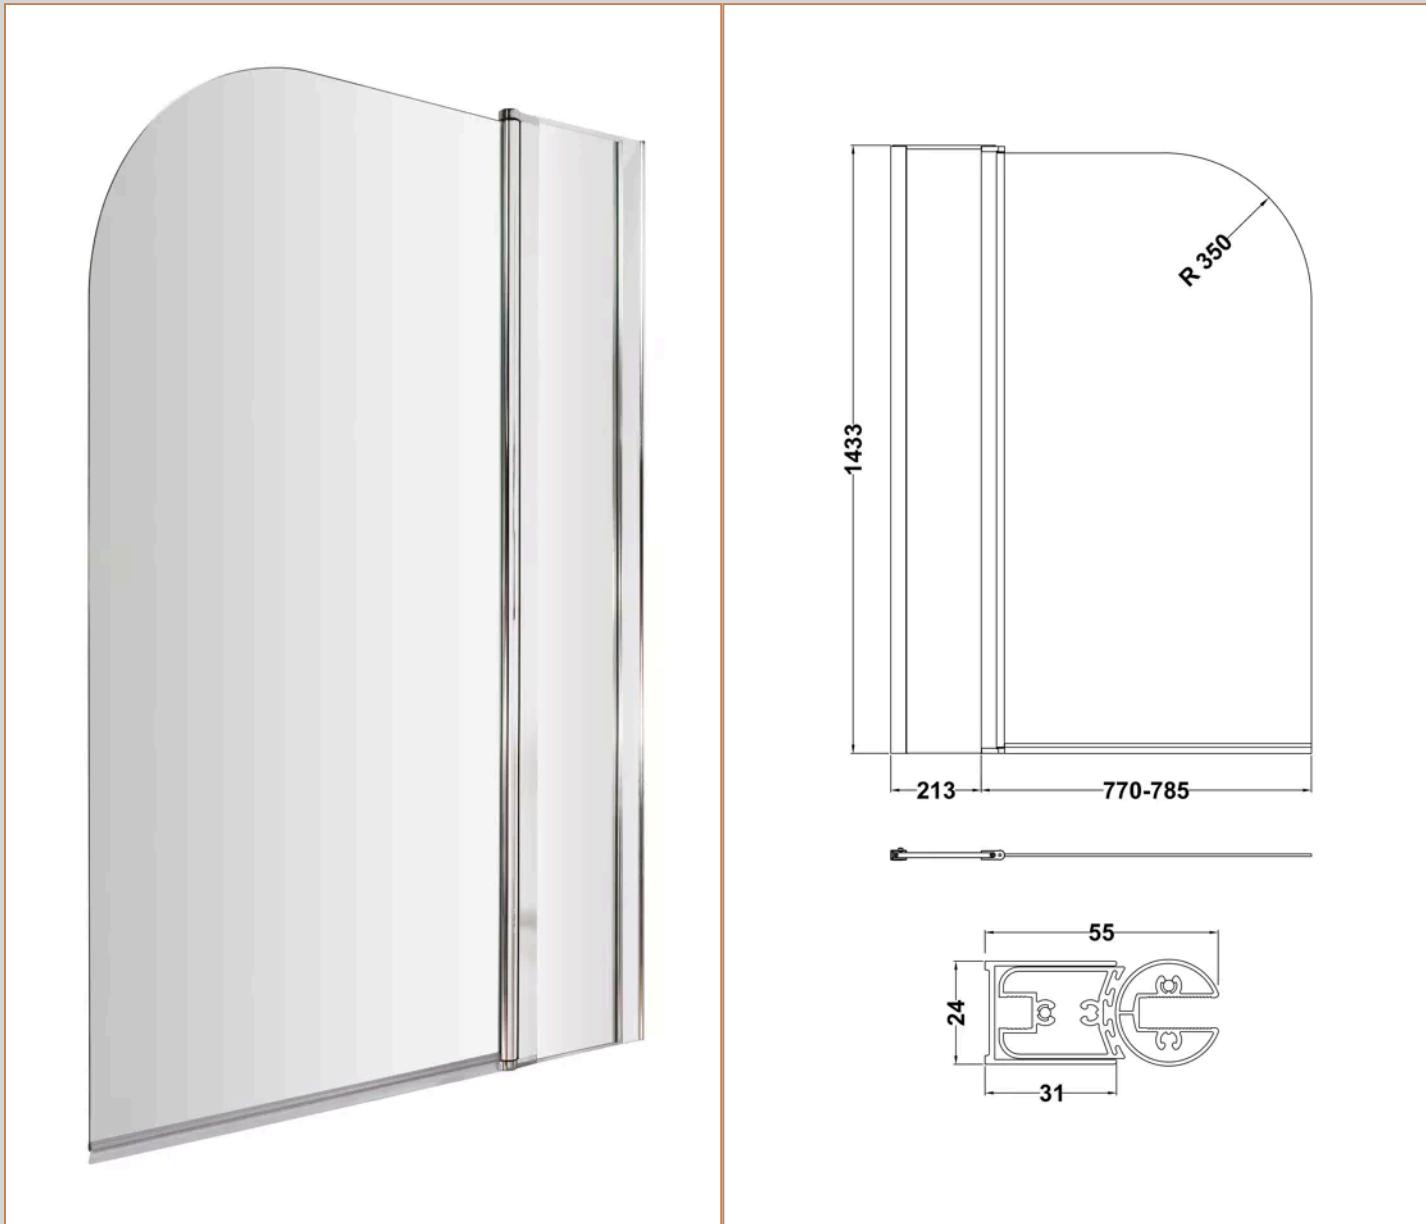

Product Details

Volume	181 Litre
Country of Origin	United Kingdom
Product Material	Acrylic Eternalite
Colour/Finish	European White
Style	Contemporary
Adjustment Max	998
Adjustment Min	983
Bath Panel Included	Yes
Displaced Capacity	111 Litre
Embossed	No
Frame Finish	Polished Chrome
Glass Thickness	6 mm
Includes Grips	No
Leg Set Included	Yes
Legs Included	Yes
No. Of Tapholes	No Tapholes
Overflow Included	Yes
Tap Included	No
Waste Included	No

Brand: nuie

Description: nuie 1000mm Chrome Bath Screen With Fixed Panel

Product Dimensions

Product	1433 x 998 x 24mm (H x W x D)
Packaged	50 x 1015 x 1460mm (H x W x D)
Nett Weight	23.3 kg
Packaged Weight	23.3 kg

Packaging Details

Label Size (mm)	50 x 100
-----------------	----------

Product Details

Country of Origin	China
Product Material	Aluminium
Colour/Finish	Chrome
Style	Contemporary
Fixings Included	Yes
Easy Clean	No
Adjustment Max	998
Adjustment Min	983
Ce Certified	Yes
Declaration Of Performance	Yes
Easy Fit	No
Enclosure Design	Semi-Frameless
Frame Finish	Chrome
Glass Thickness	6 mm
Handles Included	No
Support Bar Included	No
Swing In Dimension	700 mm
Swing Out Dimension	700 mm
Ukca Certified	Yes