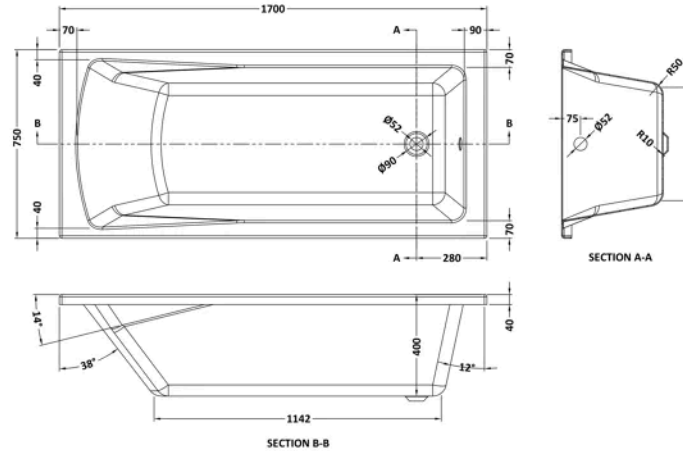

Sales Code: BMON009

Barcode: 5055369060962

Brand: nuie

Description: nuie Eternalite 1700mm Square Single Ended Bath With Legs

Product Dimensions

Product	400 x 750 x 1700mm (H x W x L)
Packaged	400 x 750 x 1700mm (H x W x D)
Nett Weight	27 kg
Packaged Weight	27 kg

Packaging Details

Label Size (mm)	50 x 100
Label Colour	White
Label Qty	2.0000

Product Details

Volume	181 Litre
Country of Origin	Egypt
Product Material	Acrylic Eternalite
Colour/Finish	White
Style	Contemporary
Fixings Included	No
Bath Panel Included	No
Ce Certified	Yes
Declaration Of Performance	Yes
Displaced Capacity	111 Litre
Includes Grips	No
Leg Set Included	Yes
Legs Included	Yes
No. Of Tapholes	No Tapholes
Overflow Included	No
Tap Included	No
Waste Included	No