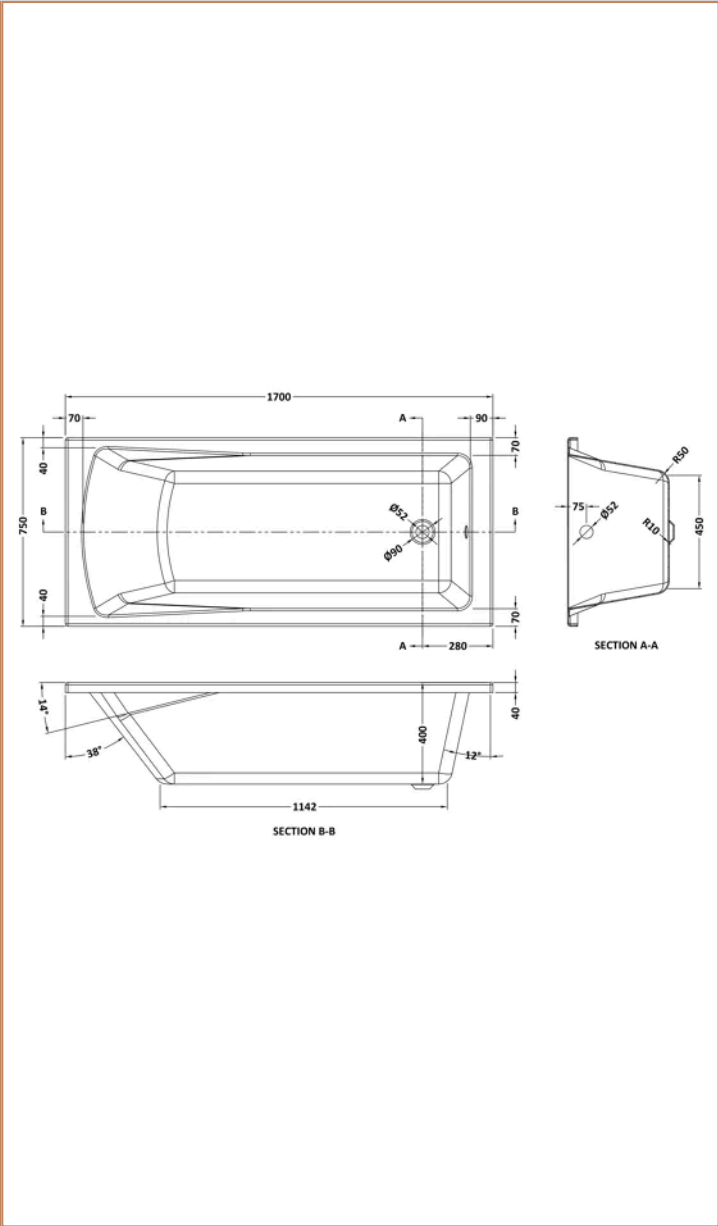

Sales Code:
BAZSE098

Barcode: 5056678408544

Brand: nuie

Description: nuie 1700 x 750mm European White Straight Single Ended Bath, Bath Screen And Front Panel

Product Dimensions

Product	400 x 750 x 1700mm (H x W x L)
Nett Weight	0.01 kg
Packaged Weight	0.01 kg

Product Details

Volume	181 Litre
Country of Origin	United Kingdom
Product Material	Acrylic Eternalite
Colour/Finish	European White
Style	Contemporary
Adjustment Max	998
Adjustment Min	983
Bath Panel Included	Yes
Displaced Capacity	111 Litre
Embossed	No
Frame Finish	Polished Chrome
Glass Thickness	6 mm
Includes Grips	No
Leg Set Included	Yes
Legs Included	Yes
No. Of Tapholes	No Tapholes
Overflow Included	Yes
Tap Included	No
Waste Included	No