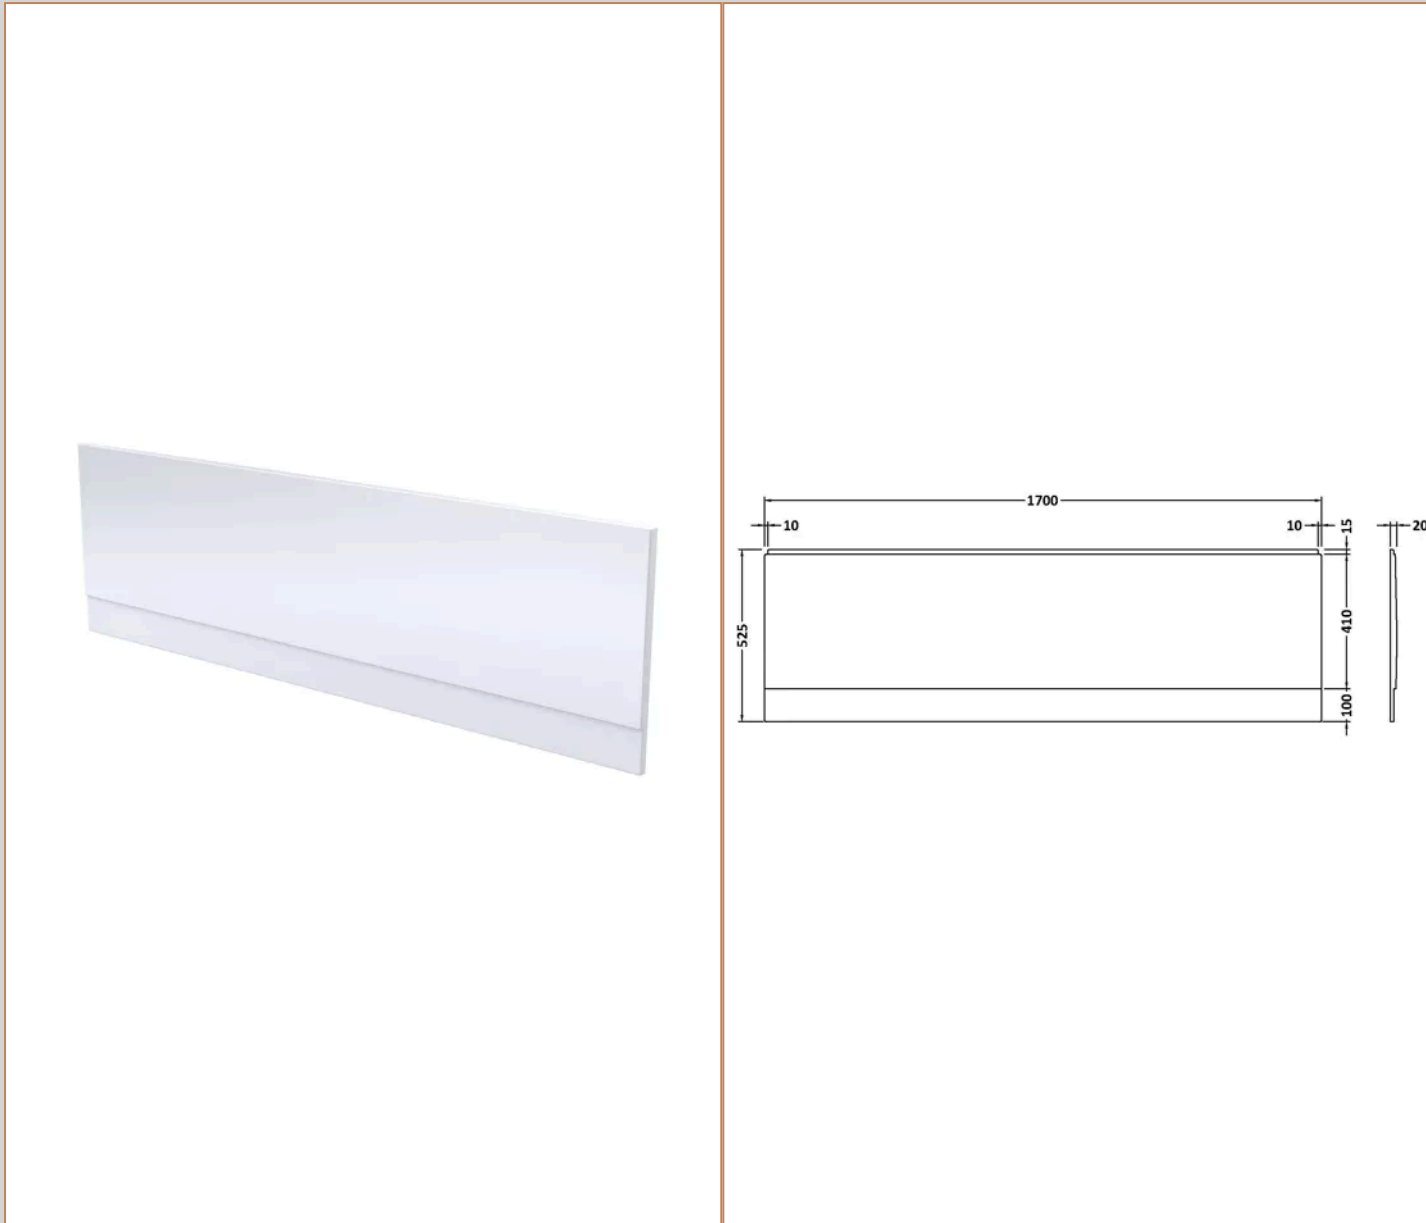

Sales Code: PAN140

Barcode: 5055369060832

Brand: nuie

Description: nuie 1700mm Acrylic Front Bath Panel

Product Dimensions

Product	510 x 1700 x 25mm (H x W x D)
Packaged	510 x 50 x 1710mm (H x W x D)
Nett Weight	2.1 kg
Packaged Weight	2.1 kg

Product Details

Country of Origin	United Kingdom
Product Material	Acrylic
Colour/Finish	European White
Style	Contemporary
Bath Panel Shape	Straight
Bath Panel Type	Front Panel