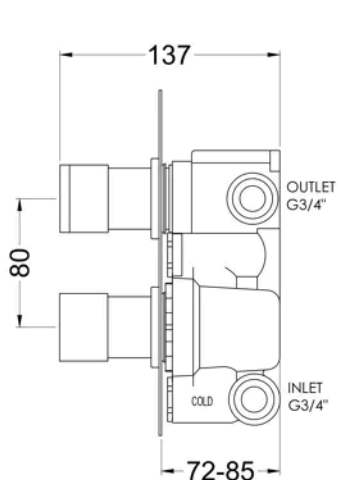

Sales Code: SBR23TW2

Barcode: 5056462601762

Brand: nuie

Description: nuie Twin Round Chrome Concealed Shower System With Fixed Head & Handset

Product Dimensions

Product	595 x 168 x 71mm (H x W x D)
Nett Weight	0.1 kg
Packaged Weight	0.1 kg

Sales Code: ARVTW02

Barcode: 5056211898689

Brand: nuie

Description: nuie Arvan Chrome Dual Thermostatic Shower Valve With Diverter

Product Dimensions

Product	215 x 80 x 136mm (H x W x D)
Packaged	110 x 240 x 250mm (H x W x D)
Outer Box	500 x 420 x 270mm (H x W x D)
Nett Weight	2.9 kg
Packaged Weight	2.9 kg

Packaging Details

Label Size (mm)	50 x 100
Label Colour	White
Label Qty	1.0000

Product Details

Country of Origin	China
Product Material	Brass Abs
Control Type	Manual
WRAS Approved	Yes
Valve/Cartridge Type	1/4 Turn
Colour/Finish	Chrome
Mount Type	Recessed/Wall
Style	Contemporary
Handle Type	Lever/Round
TMV2 Approved	Yes
TMV3 Approved	No
Pipe Size	22 mm (3/4" BSP)
Handset Included	No
Head Included	No
Min Operating Pressure	0.5 Bar
Minimum Operation Pressure	1 Bar
No. Outlets	2.0000
Outlet Elbow Supplied	No
Tmv2 Approval Number	2603035
Valve / Cartridge Type	1/4 Turn
Wras Approval No	250602040

Brand: nuie

Description: Chrome Fixed Shower Head

Product Dimensions

Product	56 x 200 x 200mm (H x W x D)
Packaged	210 x 100 x 210mm (H x W x D)
Outer Box	430 x 500 x 230mm (H x W x D)
Nett Weight	0.92 kg
Packaged Weight	0.92 kg