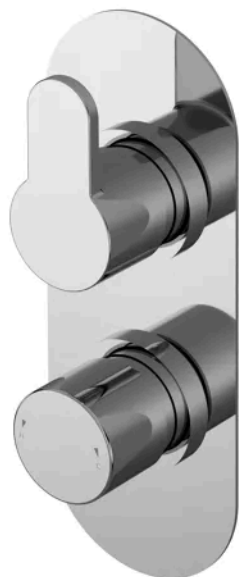

Sales Code: SBR23TW2

Barcode: 5056462601762

Brand: nuie

Description: nuie Twin Round Chrome Concealed Shower System With Fixed Head & Handset

Product Dimensions

Product	595 x 168 x 71mm (H x W x D)
Nett Weight	0.1 kg
Packaged Weight	0.1 kg

Product Details

Country of Origin	China
Product Material	Brass Abs
Control Type	Manual
Valve/Cartridge Type	Single Lever Cartridge
Colour/Finish	Chrome
Style	Contemporary
Min Operating Pressure	0.5 Bar
Minimum Operation Pressure	1 Bar
No. Of Body Jets	0.0000
Valve / Cartridge Type	Single Lever Cartridge

Sales Code: ARVTW02

Barcode: 5056211898689

Brand: nuie

Description: nuie Arvan Chrome Dual Thermostatic Shower Valve With Diverter

Product Dimensions

Product	215 x 80 x 136mm (H x W x D)
Packaged	110 x 240 x 250mm (H x W x D)
Outer Box	500 x 420 x 270mm (H x W x D)
Nett Weight	2.9 kg
Packaged Weight	2.9 kg

Packaging Details

Label Size (mm)	50 x 100
Label Colour	White
Label Qty	1.0000

Product Details

Country of Origin	China
Product Material	Brass Abs
Control Type	Manual
WRAS Approved	Yes
Valve/Cartridge Type	1/4 Turn
Colour/Finish	Chrome
Mount Type	Recessed/Wall
Style	Contemporary
Handle Type	Lever/Round
TMV2 Approved	Yes
TMV3 Approved	No
Pipe Size	22 mm (3/4" BSP)
Handset Included	No
Head Included	No
Min Operating Pressure	0.5 Bar
Minimum Operation Pressure	1 Bar
No. Outlets	2.0000
Outlet Elbow Supplied	No
Tmv2 Approval Number	2603035
Valve / Cartridge Type	1/4 Turn
Wras Approval No	250602040