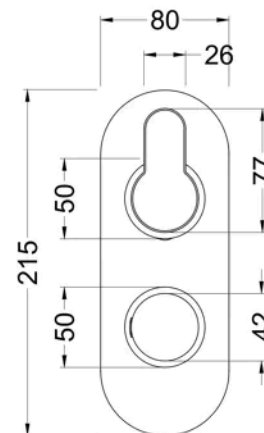

Sales Code: SBR23TW2

Barcode: 5056462601762

Brand: nuie

Description: nuie Twin Round Chrome Concealed Shower System With Fixed Head & Handset

Product Dimensions

Product	595 x 168 x 71mm (H x W x D)
Nett Weight	0.1 kg
Packaged Weight	0.1 kg

Sales Code: ARVTW02

Barcode: 5056211898689

Brand: nuie

Description: nuie Arvan Chrome Dual Thermostatic Shower Valve With Diverter

Product Dimensions

Product	215 x 80 x 136mm (H x W x D)
Packaged	110 x 240 x 250mm (H x W x D)
Outer Box	500 x 420 x 270mm (H x W x D)
Nett Weight	2.9 kg
Packaged Weight	2.9 kg

Packaging Details

Label Size (mm)	50 x 100
Label Colour	White
Label Qty	1.0000

Product Details

Country of Origin	China
Product Material	Brass Abs
Control Type	Manual
WRAS Approved	Yes
Valve/Cartridge Type	1/4 Turn
Colour/Finish	Chrome
Mount Type	Recessed/Wall
Style	Contemporary
Handle Type	Lever/Round
TMV2 Approved	Yes
TMV3 Approved	No
Pipe Size	22 mm (3/4" BSP)
Handset Included	No
Head Included	No
Min Operating Pressure	0.5 Bar
Minimum Operation Pressure	1 Bar
No. Outlets	2.0000
Outlet Elbow Supplied	No
Tmv2 Approval Number	2603035
Valve / Cartridge Type	1/4 Turn
Wras Approval No	250602040

Brand: nuie

Description: Chrome Fixed Shower Head

Product Dimensions

Product	56 x 200 x 200mm (H x W x D)
Packaged	210 x 100 x 210mm (H x W x D)
Outer Box	430 x 500 x 230mm (H x W x D)
Nett Weight	0.92 kg
Packaged Weight	0.92 kg