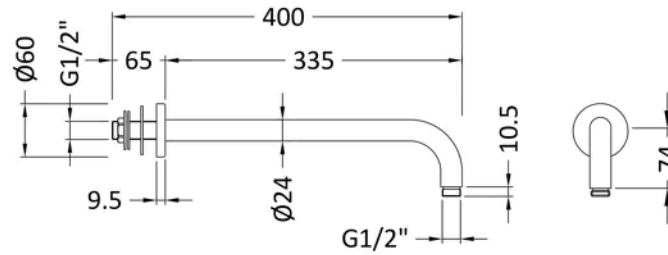

Packaging Details

Label Size (mm)	50 x 100
Label Colour	White
Label Qty	2.0000

Product Details

Country of Origin	China
Product Material	Abs
Colour/Finish	Chrome
Style	Contemporary

Sales Code: ARM01

Barcode: 5055146185604

Brand: nuie

Description: Chrome Wall-Mounted Shower Arm

Product Dimensions

Product	104 x 62 x 395mm (H x W x D)
Packaged	420 x 38 x 102mm (H x W x D)
Outer Box	385 x 220 x 430mm (H x W x D)
Nett Weight	0.32 kg
Packaged Weight	0.5 kg

Packaging Details

Label Size (mm)	50 x 100
Label Colour	White
Label Qty	2.0000

Product Details

Country of Origin	China
Product Material	Brass
Colour/Finish	Chrome
Style	Contemporary

Sales Code: A3082

Barcode: 5055146179887

Brand: nuie

Description: Chrome Fixed Shower Head

Product Dimensions

Product	56 x 200 x 200mm (H x W x D)
Packaged	210 x 100 x 210mm (H x W x D)
Outer Box	430 x 500 x 230mm (H x W x D)
Nett Weight	0.92 kg
Packaged Weight	0.92 kg