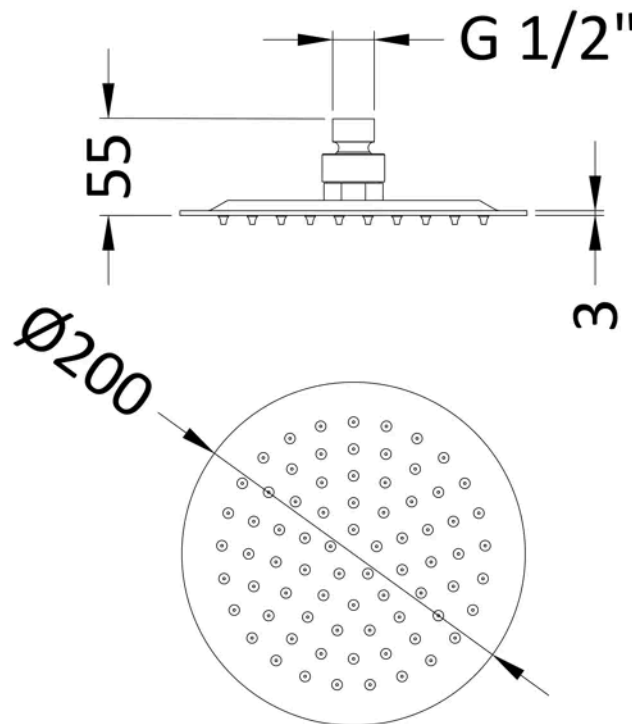

Packaging Details

Label Size (mm)	50 x 100
Label Colour	White
Label Qty	2.0000

Product Details

Country of Origin	China
Product Material	Abs
Colour/Finish	Chrome
Style	Contemporary

Sales Code: ARM01

Barcode: 5055146185604

Brand: nuie

Description: Chrome Wall-Mounted Shower Arm

Product Dimensions

Product	104 x 62 x 395mm (H x W x D)
Packaged	420 x 38 x 102mm (H x W x D)
Outer Box	385 x 220 x 430mm (H x W x D)
Nett Weight	0.32 kg
Packaged Weight	0.5 kg

Packaging Details

Label Size (mm)	50 x 100
Label Colour	White
Label Qty	2.0000

Product Details

Country of Origin	China
Product Material	Brass
Colour/Finish	Chrome
Style	Contemporary

Sales Code: A3082

Barcode: 5055146179887

Brand: nuie

Description: Chrome Fixed Shower Head

Product Dimensions

Product	56 x 200 x 200mm (H x W x D)
Packaged	210 x 100 x 210mm (H x W x D)
Outer Box	430 x 500 x 230mm (H x W x D)
Nett Weight	0.92 kg
Packaged Weight	0.92 kg