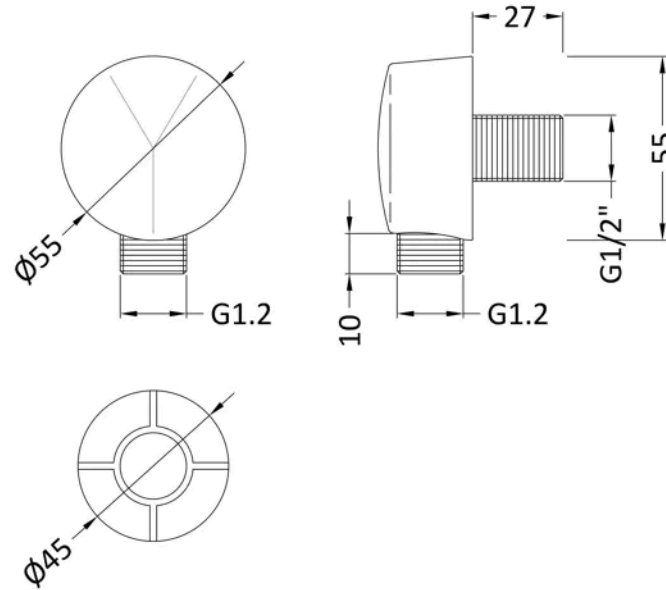

Sales Code: ARVTW02

Barcode: 5056211898689

Brand: nuie

Description: nuie Arvan Chrome Dual Thermostatic Shower Valve With Diverter

Product Dimensions

Product	215 x 80 x 136mm (H x W x D)
Packaged	110 x 240 x 250mm (H x W x D)
Outer Box	500 x 420 x 270mm (H x W x D)
Nett Weight	2.9 kg
Packaged Weight	2.9 kg

Packaging Details

Label Size (mm)	50 x 100
Label Colour	White
Label Qty	1.0000

Product Details

Country of Origin	China
Product Material	Brass Abs
Control Type	Manual
WRAS Approved	Yes
Valve/Cartridge Type	1/4 Turn
Colour/Finish	Chrome
Mount Type	Recessed/Wall
Style	Contemporary
Handle Type	Lever/Round
TMV2 Approved	Yes
TMV3 Approved	No
Pipe Size	22 mm (3/4" BSP)
Handset Included	No
Head Included	No
Min Operating Pressure	0.5 Bar
Minimum Operation Pressure	1 Bar
No. Outlets	2.0000
Outlet Elbow Supplied	No
Tmv2 Approval Number	2603035
Valve / Cartridge Type	1/4 Turn
Wras Approval No	250602040

Sales Code: A3203

Barcode: 5055146110200

Brand: nuie

Description: Chrome Outlet Elbow

Product Dimensions

Product	53 x 53 x 26mm (H x W x D)
Packaged	55 x 55 x 80mm (H x W x D)
Outer Box	250 x 300 x 420mm (H x W x D)
Nett Weight	0.2 kg
Packaged Weight	0.2 kg

Brand: nuie

Description: Chrome Fixed Shower Head

Product Dimensions

Product	56 x 200 x 200mm (H x W x D)
Packaged	210 x 100 x 210mm (H x W x D)
Outer Box	430 x 500 x 230mm (H x W x D)
Nett Weight	0.92 kg
Packaged Weight	0.92 kg