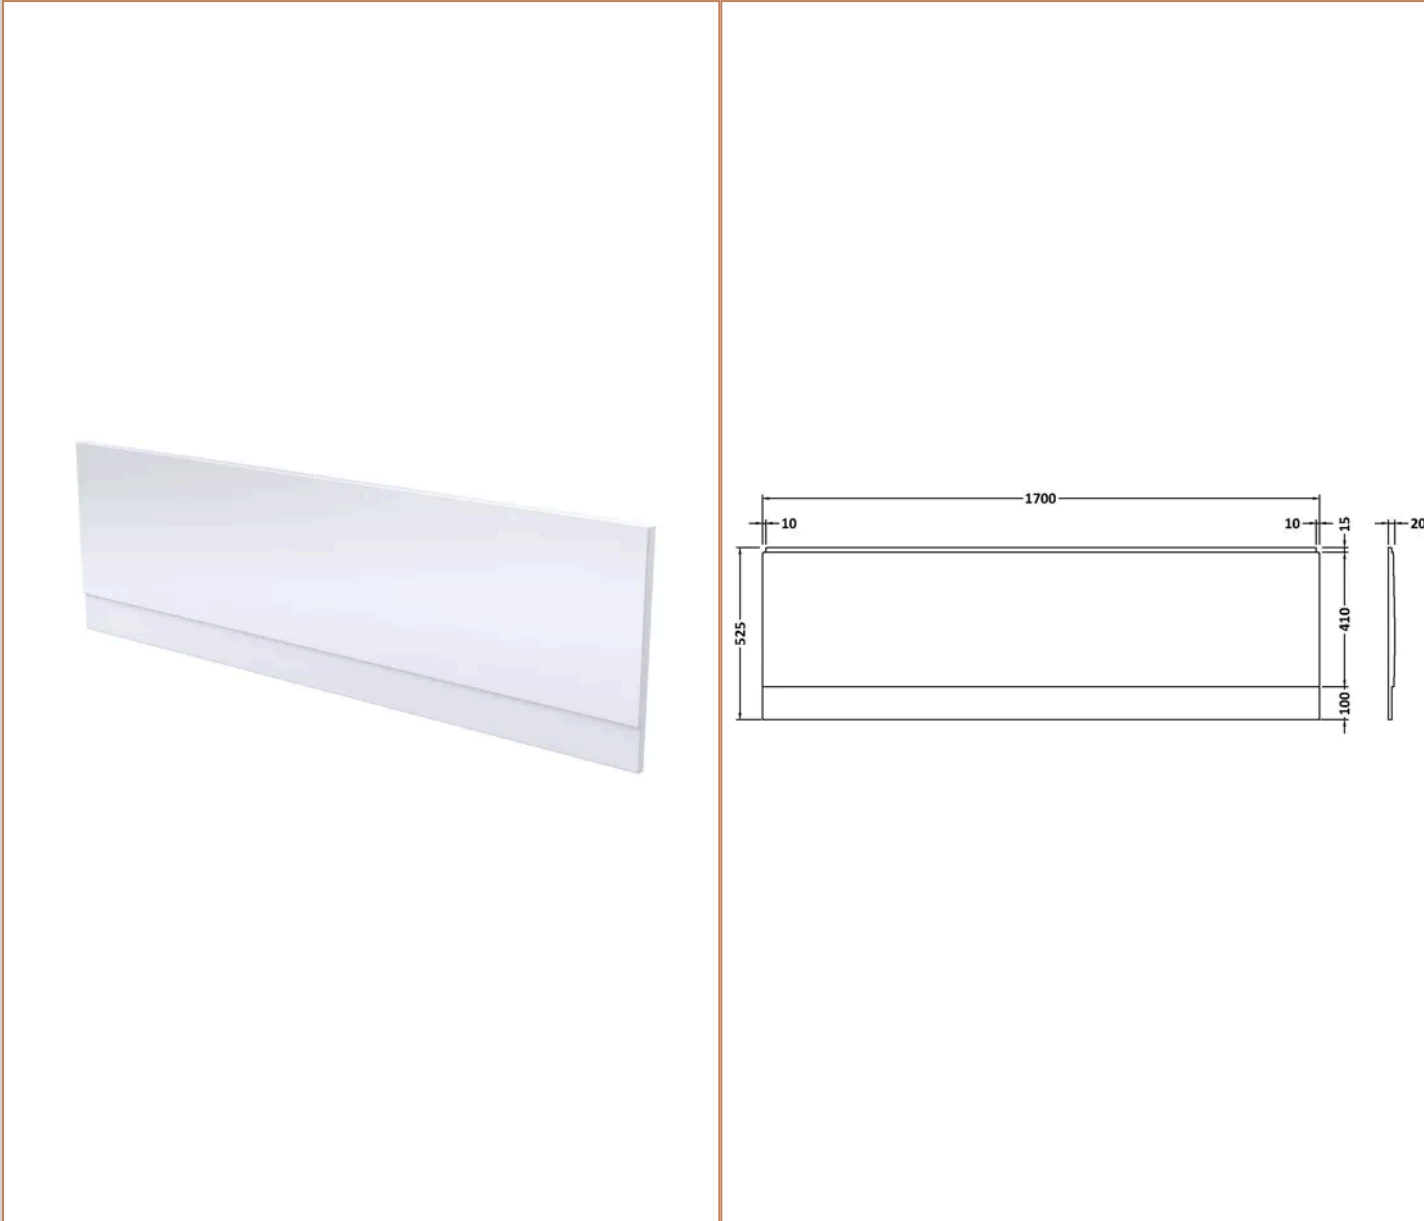

Sales Code: BAZSE005

Barcode: 5056678407417

Brand: nuie

Description: nuie 1700 x 700mm White Round Single Ended Bath, Bath Screen, Side Panel And Leg Set

Product Dimensions

Product	355 x 700 x 1700mm (H x W x L)
Nett Weight	0.01 kg
Packaged Weight	0.01 kg

Product Details

Volume	180 Litre
Country of Origin	Egypt
Product Material	Acrylic
Colour/Finish	White
Style	Contemporary
Bath Panel Included	Yes
Displaced Capacity	110 Litre
Embossed	No
Frame Finish	Polished Chrome
Glass Thickness	6 mm
Includes Grips	No
Leg Set Included	Yes
Legs Included	Yes
No. Of Tapholes	No Tapholes
Overflow Included	Yes
Tap Included	No
Waste Included	No

Sales Code: PAN140

Barcode: 5055369060832

Brand: nuie

Description: nuie 1700mm Acrylic Front Bath Panel

Product Dimensions

Product	510 x 1700 x 25mm (H x W x D)
Packaged	510 x 50 x 1710mm (H x W x D)
Nett Weight	2.1 kg
Packaged Weight	2.1 kg

Product Details

Country of Origin	United Kingdom
Product Material	Acrylic
Colour/Finish	European White
Style	Contemporary
Bath Panel Shape	Straight
Bath Panel Type	Front Panel

Sales Code: NSSF1

Barcode: 5055275897720