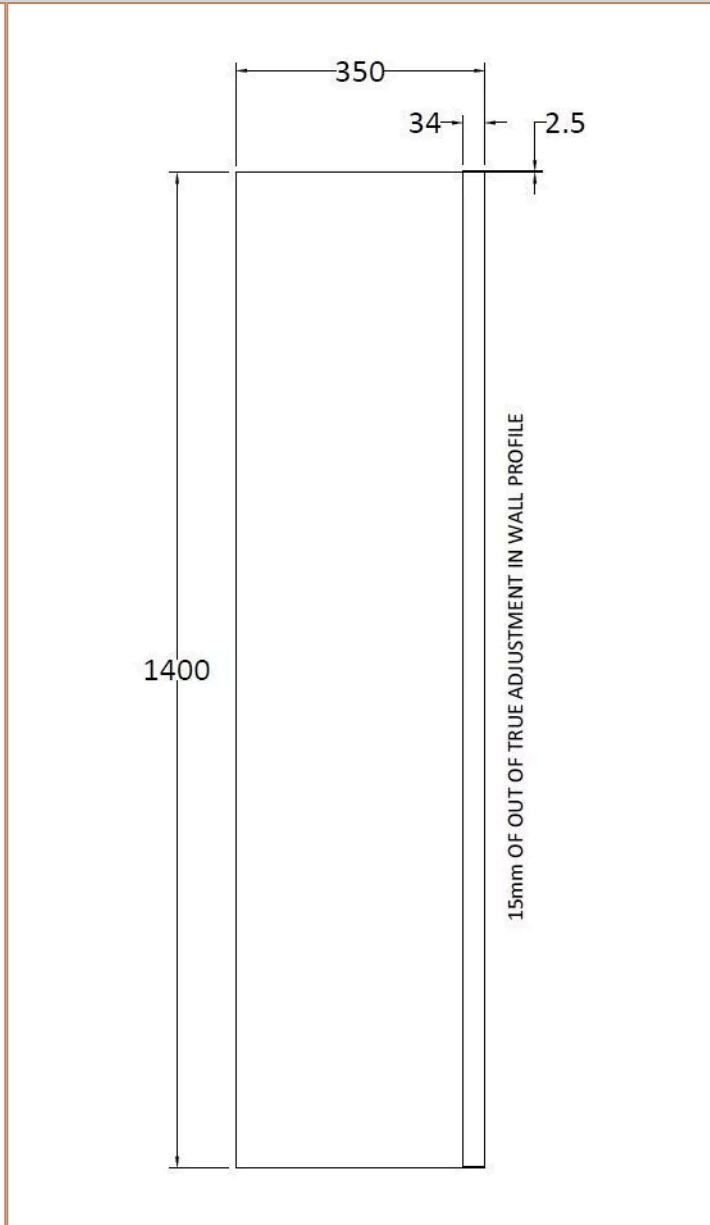

Sales Code: BAZSE005

Barcode: 5056678407417

Brand: nuie

Description: nuie 1700 x 700mm White Round Single Ended Bath, Bath Screen, Side Panel And Leg Set

Product Dimensions

Product	355 x 700 x 1700mm (H x W x L)
Nett Weight	0.01 kg
Packaged Weight	0.01 kg

Product Details

Volume	180 Litre
Country of Origin	Egypt
Product Material	Acrylic
Colour/Finish	White
Style	Contemporary
Bath Panel Included	Yes
Displaced Capacity	110 Litre
Embossed	No
Frame Finish	Polished Chrome
Glass Thickness	6 mm
Includes Grips	No
Leg Set Included	Yes
Legs Included	Yes
No. Of Tapholes	No Tapholes
Overflow Included	Yes
Tap Included	No
Waste Included	No

Product Details

Country of Origin	United Kingdom
Product Material	Acrylic
Colour/Finish	European White
Style	Contemporary
Bath Panel Shape	Straight
Bath Panel Type	Front Panel

Sales Code: NSSF1

Barcode: 5055275897720

Brand: nuie

Description: nuie 350mm Semi-Frameless Chrome Bath Screen

Product Dimensions

Product	1400 x 350 x 26mm (H x W x D)
Packaged	1440 x 390 x 50mm (H x W x D)
Nett Weight	9 kg
Packaged Weight	9.6 kg