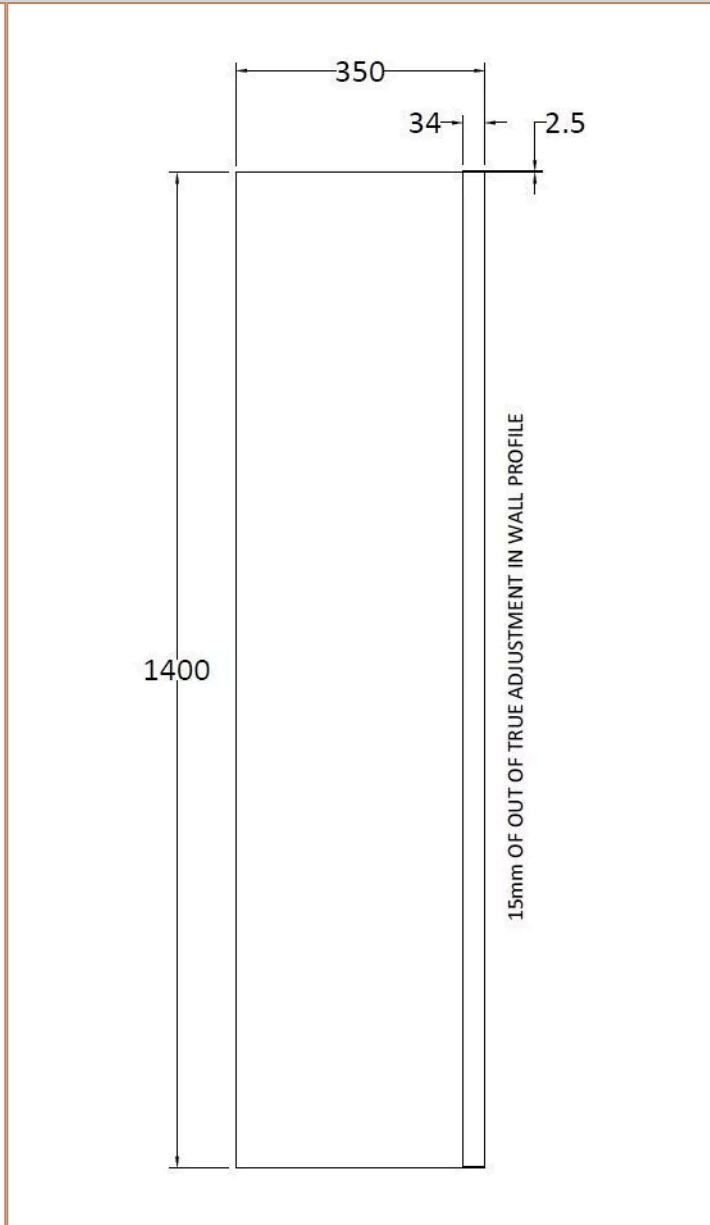

### Product Details

Volume	150 Litre
Country of Origin	United Kingdom
Product Material	Acrylic Eternalite
Colour/Finish	European White
Style	Contemporary
Bath Panel Included	Yes
Displaced Capacity	80 Litre
Embossed	No
Frame Finish	Polished Chrome
Glass Thickness	6 mm
Includes Grips	No
Leg Set Included	Yes
Legs Included	Yes
No. Of Tapholes	No Tapholes
Overflow Included	Yes
Tap Included	No
Waste Included	No

**Packaging Details**

Label Size (mm)	50 x 100
Label Colour	White
Label Qty	2.0000

**Product Details**

Volume	150 Litre
Country of Origin	Egypt
Product Material	Acrylic Eternalite
Colour/Finish	White
Style	Contemporary
Fixings Included	No
Bath Panel Included	No
Ce Certified	Yes
Declaration Of Performance	Yes
Displaced Capacity	80 Litre
Includes Grips	No
Leg Set Included	Yes
Legs Included	Yes
No. Of Tapholes	No Tapholes
Overflow Included	No
Tap Included	No
Waste Included	No

**Sales Code:** PAN140

**Barcode:** 5055369060832

**Brand:** nuie

**Description:** nuie 1700mm Acrylic Front Bath Panel

**Product Dimensions**

Product	510 x 1700 x 25mm (H x W x D)
Packaged	510 x 50 x 1710mm (H x W x D)
Nett Weight	2.1 kg
Packaged Weight	2.1 kg

**Brand:** nuie

**Description:** nuie 350mm Chrome Bath Screen

**Product Dimensions**

Product	1400 x 350 x 26mm (H x W x D)
Packaged	1440 x 390 x 50mm (H x W x D)
Nett Weight	9 kg
Packaged Weight	9.6 kg

**Product Details**