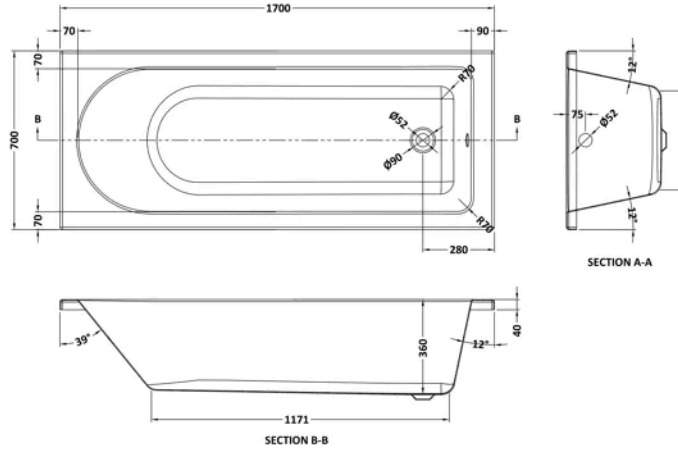

### Product Dimensions

Product	400 x 700 x 1700mm (H x W x L)
Nett Weight	0.01 kg
Packaged Weight	0.01 kg

### Product Details

Volume	150 Litre
Country of Origin	United Kingdom
Product Material	Acrylic Eternalite
Colour/Finish	European White
Style	Contemporary
Bath Panel Included	Yes
Displaced Capacity	80 Litre
Embossed	No
Frame Finish	Polished Chrome
Glass Thickness	6 mm
Includes Grips	No
Leg Set Included	Yes
Legs Included	Yes
No. Of Tapholes	No Tapholes
Overflow Included	Yes
Tap Included	No
Waste Included	No

**Sales Code:** BMON013

**Barcode:** 5055369060931

**Brand:** nuie

**Description:** nuie Eternalite 1700mm Single Ended Bath With Legs

**Product Dimensions**

Product	380 x 700 x 1700mm (H x W x L)
Packaged	380 x 700 x 1700mm (H x W x D)
Nett Weight	24 kg
Packaged Weight	24 kg

**Packaging Details**

Label Size (mm)	50 x 100
Label Colour	White
Label Qty	2.0000

**Product Details**

Volume	150 Litre
Country of Origin	Egypt
Product Material	Acrylic Eternalite
Colour/Finish	White
Style	Contemporary
Fixings Included	No
Bath Panel Included	No
Ce Certified	Yes
Declaration Of Performance	Yes
Displaced Capacity	80 Litre
Includes Grips	No
Leg Set Included	Yes
Legs Included	Yes
No. Of Tapholes	No Tapholes
Overflow Included	No
Tap Included	No
Waste Included	No