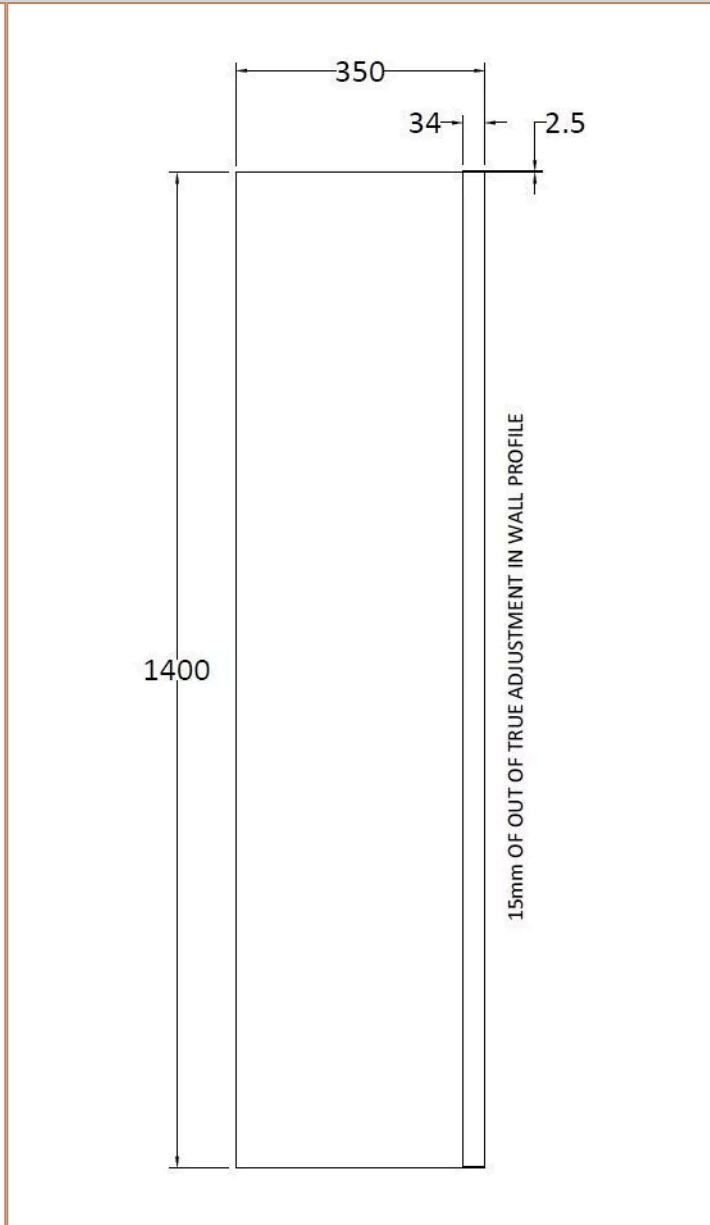

Packaging Details

Label Size (mm)	50 x 100
Label Colour	White
Label Qty	2.0000

Product Details

Volume	180 Litre
Country of Origin	Egypt
Product Material	Acrylic
Colour/Finish	European White
Style	Contemporary
Bath Panel Included	No
Ce Certified	Yes
Displaced Capacity	88 Litre
Includes Grips	No
Leg Set Included	Yes
Legs Included	Yes
No. Of Tapholes	No Tapholes
Overflow Included	Yes
Tap Included	No
Waste Included	No
Waste Size Required	90mm

Sales Code: PAN140

Barcode: 5055369060832

Brand: nuie

Description: nuie 1700mm Acrylic Front Bath Panel

Product Dimensions

Product	510 x 1700 x 25mm (H x W x D)
Packaged	510 x 50 x 1710mm (H x W x D)
Nett Weight	2.1 kg
Packaged Weight	2.1 kg

Product Details

Country of Origin	United Kingdom
Product Material	Acrylic
Colour/Finish	European White
Style	Contemporary
Bath Panel Shape	Straight
Bath Panel Type	Front Panel

Sales Code: NSSF1

Barcode: 5055275897720

Brand: nuie

Description: nuie 350mm Semi-Frameless Chrome Bath Screen

Product Dimensions

Product	1400 x 350 x 26mm (H x W x D)
Packaged	1440 x 390 x 50mm (H x W x D)
Nett Weight	9 kg
Packaged Weight	9.6 kg