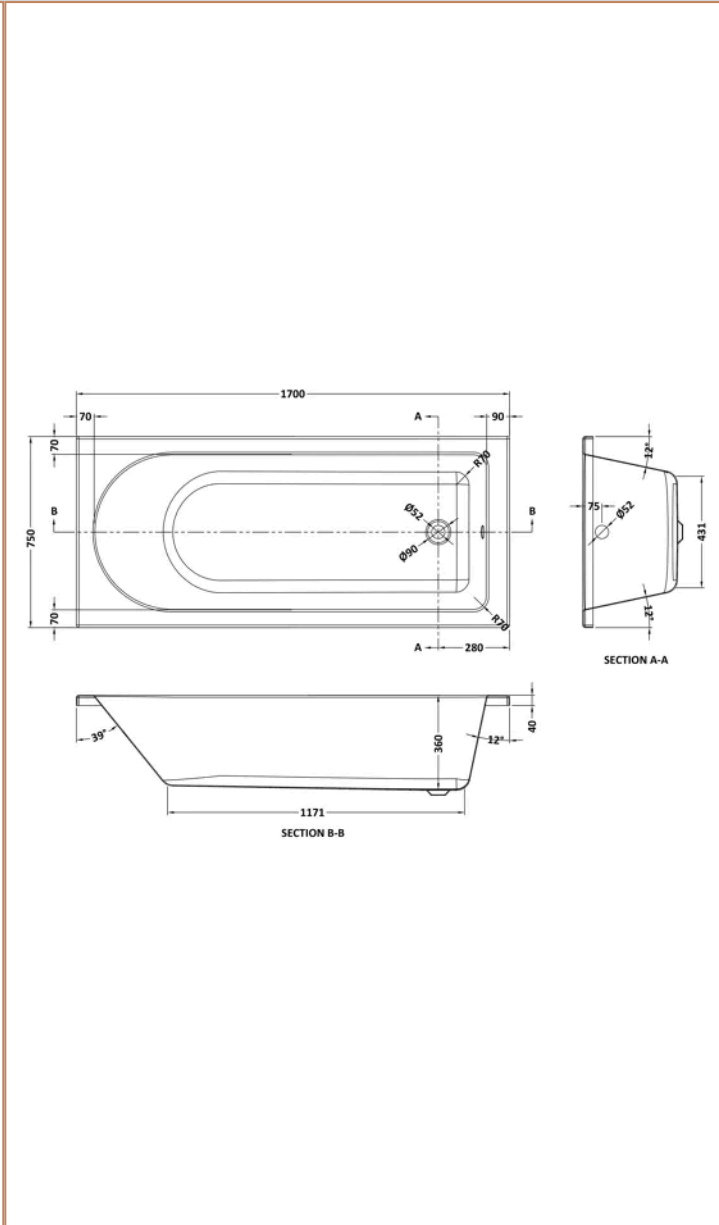

Sales Code:
BAZSE015

Barcode: 5056678407714

Brand: nuie

Description: nuie 1700 x 750mm White Round Single Ended Bath, Bath Screen, Front Panel And Leg Set

Product Dimensions

Product	355 x 750 x 1700mm (H x W x L)
Nett Weight	0.01 kg
Packaged Weight	0.01 kg

Product Details

Volume	166 Litre
Country of Origin	Egypt
Product Material	Acrylic
Colour/Finish	White
Style	Contemporary
Bath Panel Included	Yes
Displaced Capacity	96 Litre
Embossed	No
Frame Finish	Polished Chrome
Glass Thickness	6 mm
Includes Grips	No
Leg Set Included	Yes
Legs Included	Yes
Overflow Included	Yes
Tap Included	No
Waste Included	No

Sales Code: NBA610

Barcode: 5055369060108

Brand: nuie

Description: nuie 1700mm Single Ended Bath With Legs

Product Dimensions

Product	360 x 750 x 1700mm (H x W x L)
Packaged	400 x 760 x 1700mm (H x W x D)
Nett Weight	20 kg
Packaged Weight	20 kg

Packaging Details

Label Size (mm)	50 x 100
Label Colour	White
Label Qty	2.0000

Product Details

Volume	180 Litre
Country of Origin	Egypt
Product Material	Acrylic
Colour/Finish	European White
Style	Contemporary
Bath Panel Included	No
Ce Certified	Yes
Displaced Capacity	88 Litre
Includes Grips	No
Leg Set Included	Yes
Legs Included	Yes
No. Of Tapholes	No Tapholes
Overflow Included	Yes
Tap Included	No
Waste Included	No
Waste Size Required	90mm