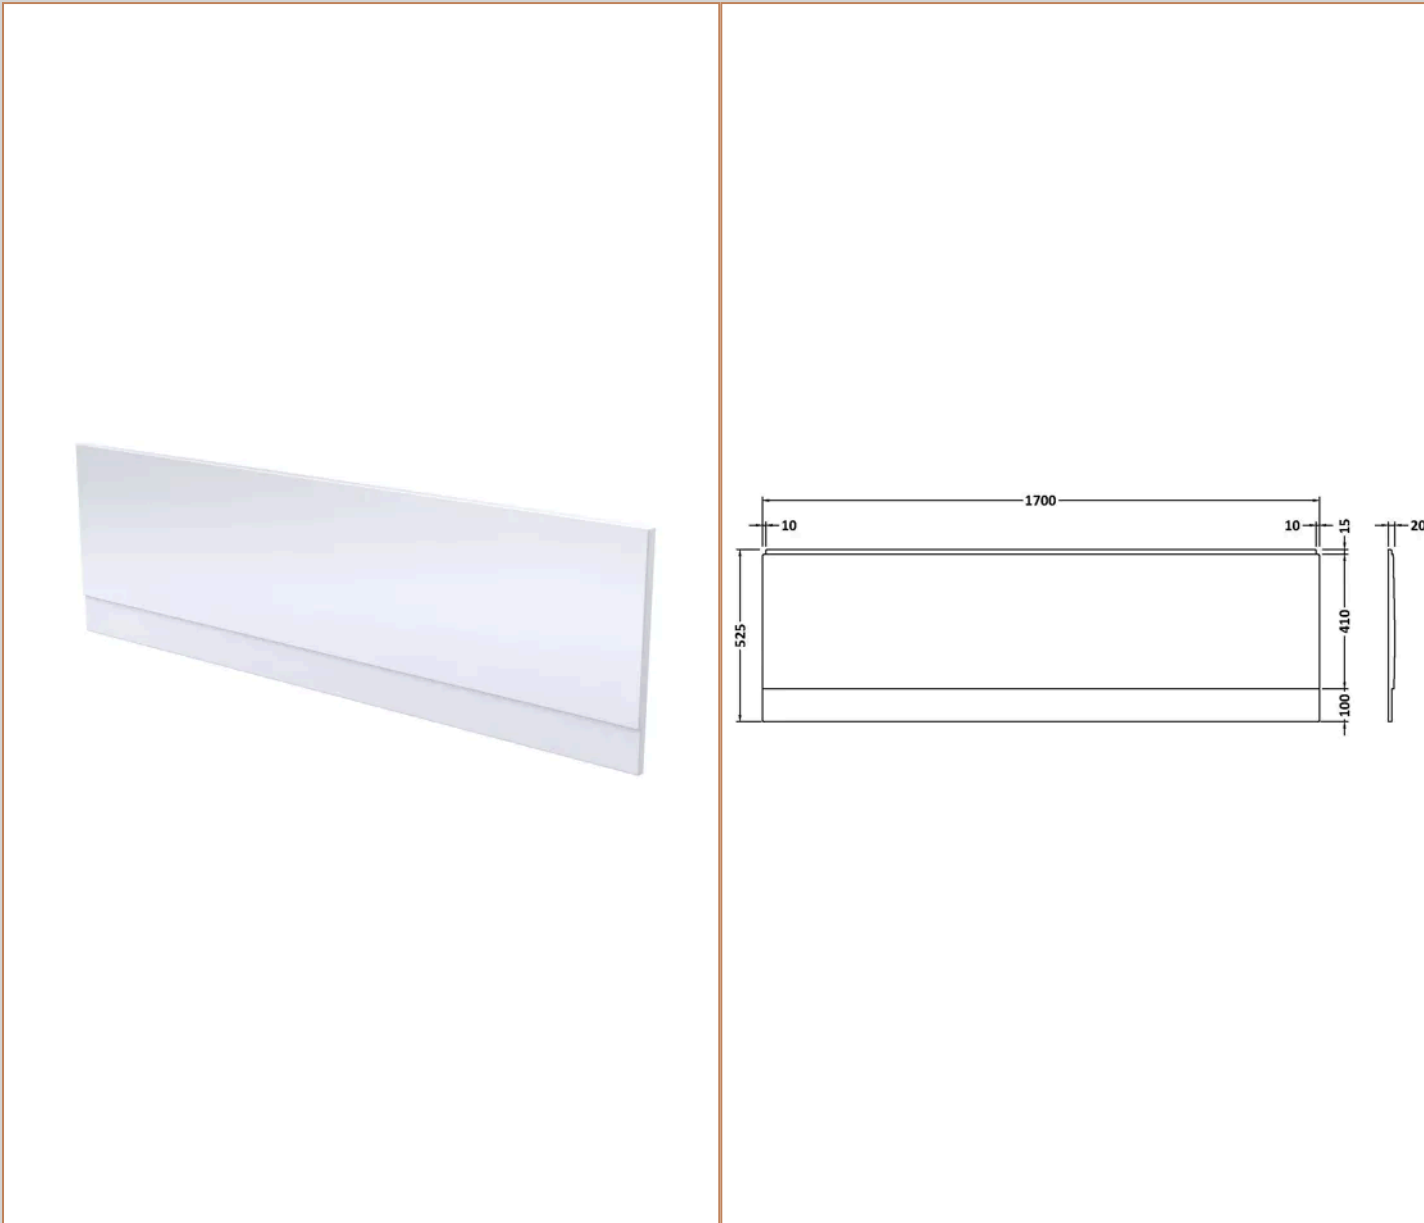

Sales Code:
BAZSE015

Barcode: 5056678407714

Brand: nuie

Description: nuie 1700 x 750mm White Round Single Ended Bath, Bath Screen, Front Panel And Leg Set

Product Dimensions

Product	355 x 750 x 1700mm (H x W x L)
Nett Weight	0.01 kg
Packaged Weight	0.01 kg

Product Details

Volume	166 Litre
Country of Origin	Egypt
Product Material	Acrylic
Colour/Finish	White
Style	Contemporary
Bath Panel Included	Yes
Displaced Capacity	96 Litre
Embossed	No
Frame Finish	Polished Chrome
Glass Thickness	6 mm
Includes Grips	No
Leg Set Included	Yes
Legs Included	Yes
Overflow Included	Yes
Tap Included	No
Waste Included	No

Packaging Details

Label Size (mm)	50 x 100
Label Colour	White
Label Qty	2.0000

Product Details

Volume	180 Litre
Country of Origin	Egypt
Product Material	Acrylic
Colour/Finish	European White
Style	Contemporary
Bath Panel Included	No
Ce Certified	Yes
Displaced Capacity	88 Litre
Includes Grips	No
Leg Set Included	Yes
Legs Included	Yes
No. Of Tapholes	No Tapholes
Overflow Included	Yes
Tap Included	No
Waste Included	No
Waste Size Required	90mm

Sales Code: PAN140

Barcode: 5055369060832

Brand: nuie

Description: nuie 1700mm Acrylic Front Bath Panel

Product Dimensions

Product	510 x 1700 x 25mm (H x W x D)
Packaged	510 x 50 x 1710mm (H x W x D)
Nett Weight	2.1 kg
Packaged Weight	2.1 kg