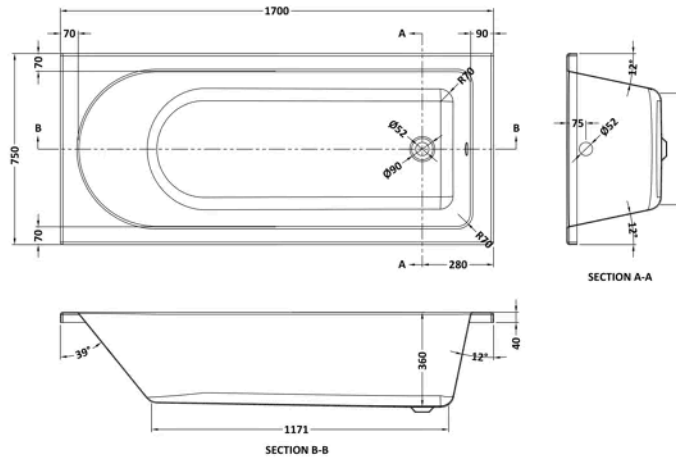

Product Details

Volume	166 Litre
Country of Origin	Egypt
Product Material	Acrylic
Colour/Finish	White
Style	Contemporary
Bath Panel Included	Yes
Displaced Capacity	96 Litre
Embossed	No
Frame Finish	Polished Chrome
Glass Thickness	6 mm
Includes Grips	No
Leg Set Included	Yes
Legs Included	Yes
Overflow Included	Yes
Tap Included	No
Waste Included	No

Sales Code: NBA610

Barcode: 5055369060108

Brand: nuie

Description: nuie 1700mm Single Ended Bath With Legs

Product Dimensions

Product	360 x 750 x 1700mm (H x W x L)
Packaged	400 x 760 x 1700mm (H x W x D)
Nett Weight	20 kg
Packaged Weight	20 kg

Packaging Details

Label Size (mm)	50 x 100
Label Colour	White
Label Qty	2.0000

Product Details

Volume	180 Litre
Country of Origin	Egypt
Product Material	Acrylic
Colour/Finish	European White
Style	Contemporary
Bath Panel Included	No
Ce Certified	Yes
Displaced Capacity	88 Litre
Includes Grips	No
Leg Set Included	Yes
Legs Included	Yes
No. Of Tapholes	No Tapholes
Overflow Included	Yes
Tap Included	No
Waste Included	No
Waste Size Required	90mm

Sales Code: PAN140

Barcode: 5055369060832

Brand: nuie

Description: nuie 1700mm Acrylic Front Bath Panel

Product Dimensions

Product	510 x 1700 x 25mm (H x W x D)
Packaged	510 x 50 x 1710mm (H x W x D)
Nett Weight	2.1 kg
Packaged Weight	2.1 kg