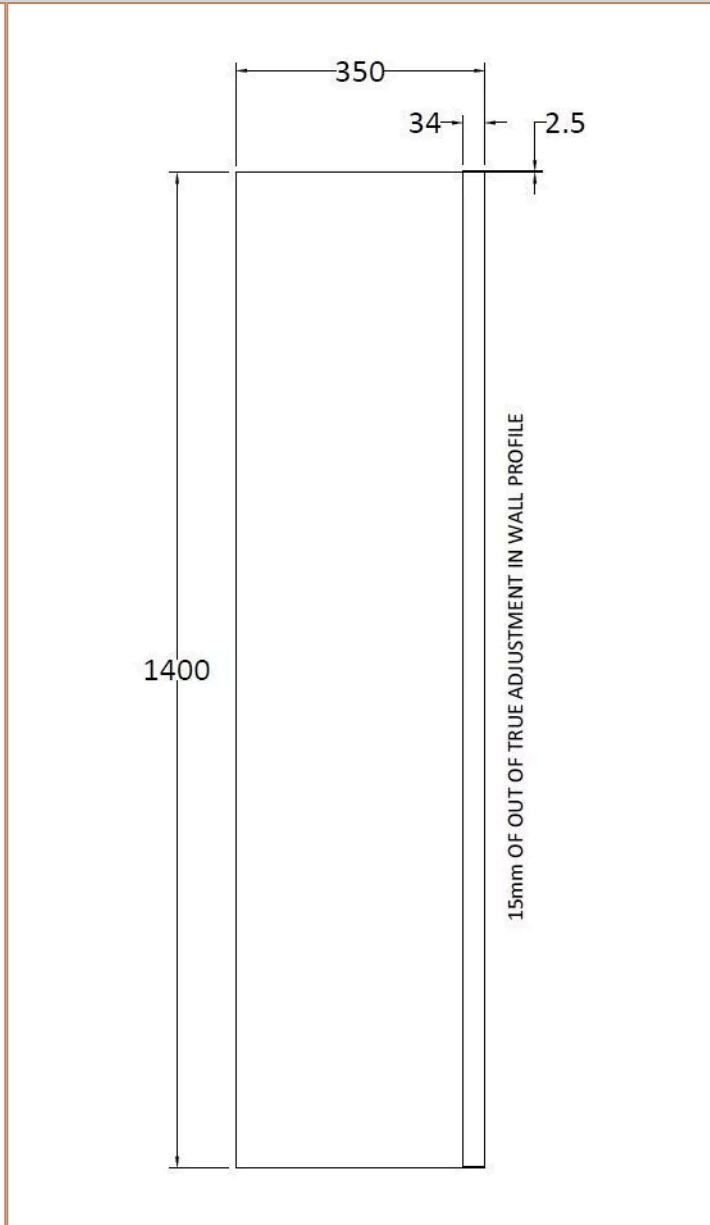

Sales Code:
BAZSE063

Barcode: 5056678408193

Brand: nuie

Description: nuie 1700 x 700mm White Straight Single Ended Bath, Bath Screen, Side Panel And Leg Set

| Product Dimensions | |
|--------------------------|--------------------------------|
| Product | 400 x 700 x 1700mm (H x W x L) |
| Nett Weight | 0.01 kg |
| Packaged Weight | 0.01 kg |
| Product Details | |
| Volume | 178 Litre |
| Country of Origin | Egypt |
| Product Material | Acrylic,Aluminium |
| Colour/Finish | White |
| Style | Contemporary |
| Fixings Included | No |
| Bath Panel Included | Yes |
| Displaced Capacity | 108 Litre |
| Embossed | No |
| Frame Finish | Polished Chrome |
| Glass Thickness | 6 mm |
| Includes Grips | No |
| Leg Set Included | Yes |
| Legs Included | Yes |
| No. Of Tapholes | No Tapholes |
| Overflow Included | Yes |
| Painted Option Available | No |
| Tap Included | No |
| Waste Included | No |

Sales Code: PAN140

Barcode: 5055369060832

Brand: nuie

Description: nuie 1700mm Acrylic Front Bath Panel

Product Dimensions

| | |
|-----------------|-------------------------------|
| Product | 510 x 1700 x 25mm (H x W x D) |
| Packaged | 510 x 50 x 1710mm (H x W x D) |
| Nett Weight | 2.1 kg |
| Packaged Weight | 2.1 kg |

Product Details

| | |
|-------------------|----------------|
| Country of Origin | United Kingdom |
| Product Material | Acrylic |
| Colour/Finish | European White |
| Style | Contemporary |
| Bath Panel Shape | Straight |
| Bath Panel Type | Front Panel |

Sales Code: NSSF1

Barcode: 5055275897720

Brand: nuie

Description: nuie 350mm Semi-Frameless Chrome Bath Screen

Product Dimensions

| | |
|-----------------|-------------------------------|
| Product | 1400 x 350 x 26mm (H x W x D) |
| Packaged | 1440 x 390 x 50mm (H x W x D) |
| Nett Weight | 9 kg |
| Packaged Weight | 9.6 kg |