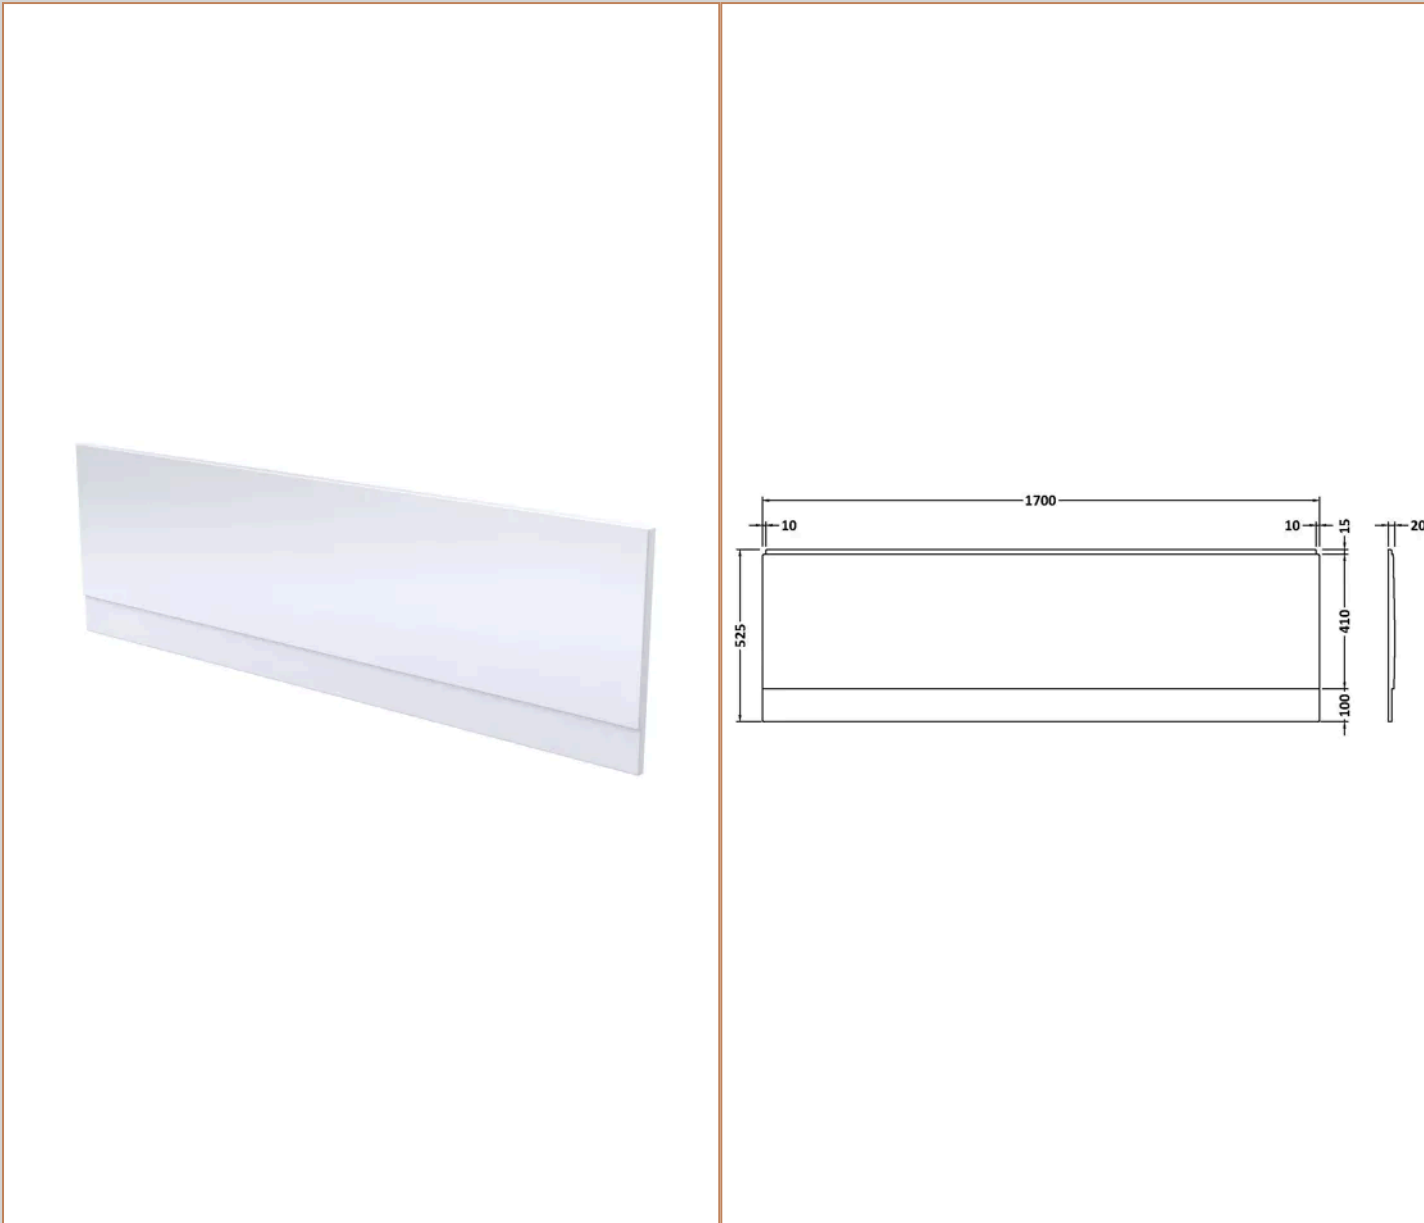

Sales Code:
BAZSE063

Barcode: 5056678408193

Brand: nuie

Description: nuie 1700 x 700mm White Straight Single Ended Bath, Bath Screen, Side Panel And Leg Set

| Product Dimensions | |
|--------------------------|--------------------------------|
| Product | 400 x 700 x 1700mm (H x W x L) |
| Nett Weight | 0.01 kg |
| Packaged Weight | 0.01 kg |
| Product Details | |
| Volume | 178 Litre |
| Country of Origin | Egypt |
| Product Material | Acrylic,Aluminium |
| Colour/Finish | White |
| Style | Contemporary |
| Fixings Included | No |
| Bath Panel Included | Yes |
| Displaced Capacity | 108 Litre |
| Embossed | No |
| Frame Finish | Polished Chrome |
| Glass Thickness | 6 mm |
| Includes Grips | No |
| Leg Set Included | Yes |
| Legs Included | Yes |
| No. Of Tapholes | No Tapholes |
| Overflow Included | Yes |
| Painted Option Available | No |
| Tap Included | No |
| Waste Included | No |

Packaging Details

| | |
|-----------------|----------|
| Label Size (mm) | 50 x 100 |
| Label Colour | White |
| Label Qty | 2.0000 |

Product Details

| | |
|---------------------|----------------|
| Volume | 178 Litre |
| Country of Origin | Egypt |
| Product Material | Acrylic |
| Colour/Finish | European White |
| Style | Contemporary |
| Bath Panel Included | No |
| Ce Certified | Yes |
| Displaced Capacity | 108 Litre |
| Includes Grips | No |
| Leg Set Included | Yes |
| Legs Included | Yes |
| No. Of Tapholes | No Tapholes |
| Overflow Included | Yes |
| Tap Included | No |
| Waste Included | No |
| Waste Size Required | 90mm |

Sales Code: PAN140

Barcode: 5055369060832

Brand: nuie

Description: nuie 1700mm Acrylic Front Bath Panel

Product Dimensions

| | |
|-----------------|-------------------------------|
| Product | 510 x 1700 x 25mm (H x W x D) |
| Packaged | 510 x 50 x 1710mm (H x W x D) |
| Nett Weight | 2.1 kg |
| Packaged Weight | 2.1 kg |