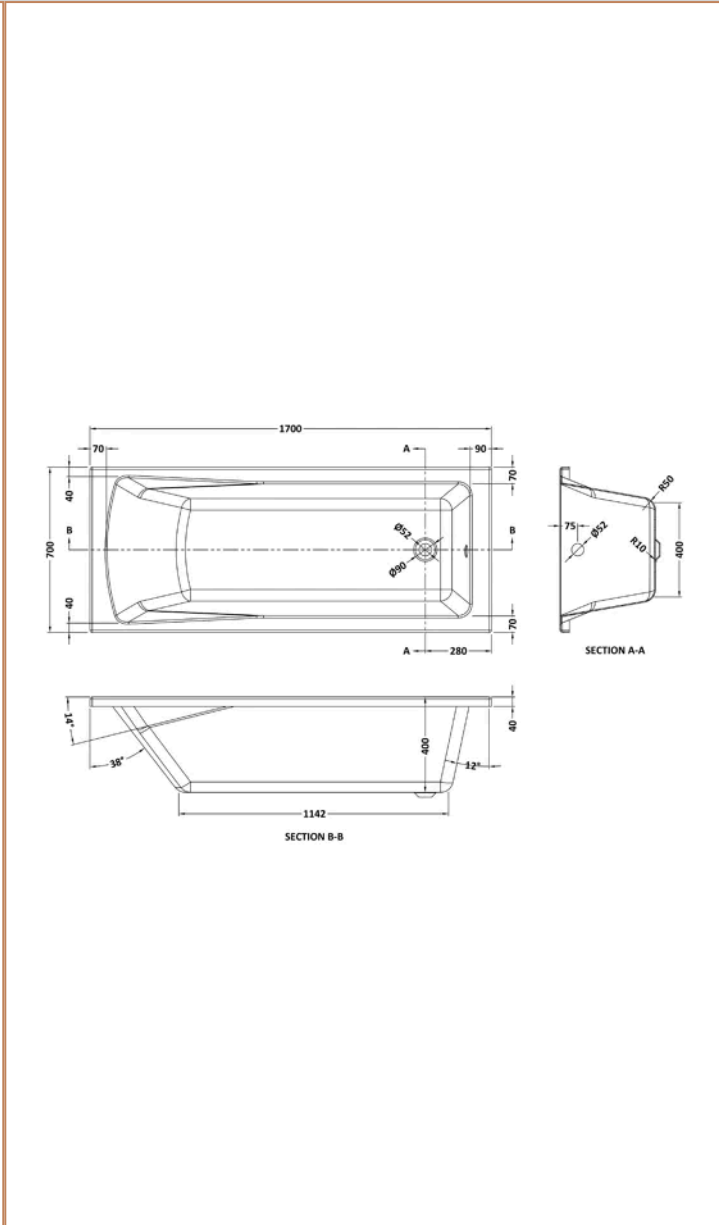

Sales Code:
BAZSE063

Barcode: 5056678408193

Brand: nuie

Description: nuie 1700 x 700mm White Straight Single Ended Bath, Bath Screen, Side Panel And Leg Set

| Product Dimensions | |
|--------------------------|--------------------------------|
| Product | 400 x 700 x 1700mm (H x W x L) |
| Nett Weight | 0.01 kg |
| Packaged Weight | 0.01 kg |
| Product Details | |
| Volume | 178 Litre |
| Country of Origin | Egypt |
| Product Material | Acrylic,Aluminium |
| Colour/Finish | White |
| Style | Contemporary |
| Fixings Included | No |
| Bath Panel Included | Yes |
| Displaced Capacity | 108 Litre |
| Embossed | No |
| Frame Finish | Polished Chrome |
| Glass Thickness | 6 mm |
| Includes Grips | No |
| Leg Set Included | Yes |
| Legs Included | Yes |
| No. Of Tapholes | No Tapholes |
| Overflow Included | Yes |
| Painted Option Available | No |
| Tap Included | No |
| Waste Included | No |

Sales Code: NBA409

Barcode: 5055369006700

Brand: nuie

Description: nuie 1700mm Square Single Ended Bath With Legs

Product Dimensions

| | |
|-----------------|--------------------------------|
| Product | 400 x 700 x 1700mm (H x W x L) |
| Packaged | 420 x 700 x 1700mm (H x W x D) |
| Nett Weight | 19.24 kg |
| Packaged Weight | 19.24 kg |

Packaging Details

| | |
|-----------------|----------|
| Label Size (mm) | 50 x 100 |
| Label Colour | White |
| Label Qty | 2.0000 |

Product Details

| | |
|---------------------|----------------|
| Volume | 178 Litre |
| Country of Origin | Egypt |
| Product Material | Acrylic |
| Colour/Finish | European White |
| Style | Contemporary |
| Bath Panel Included | No |
| Ce Certified | Yes |
| Displaced Capacity | 108 Litre |
| Includes Grips | No |
| Leg Set Included | Yes |
| Legs Included | Yes |
| No. Of Tapholes | No Tapholes |
| Overflow Included | Yes |
| Tap Included | No |
| Waste Included | No |
| Waste Size Required | 90mm |