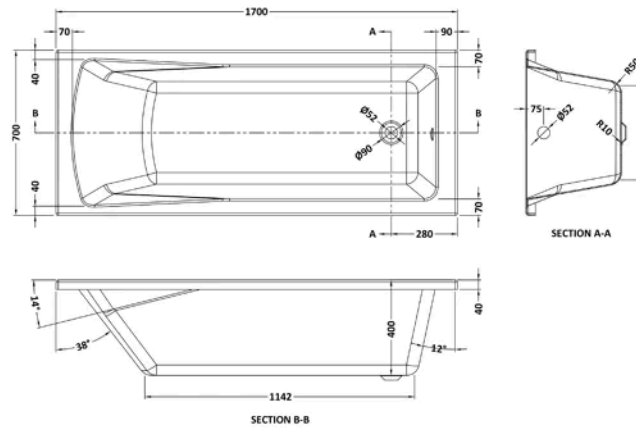

Sales Code:
BAZSE063

Barcode: 5056678408193

Brand: nuie

Description: nuie 1700 x 700mm White Straight Single Ended Bath, Bath Screen, Side Panel And Leg Set

| Product Dimensions | |
|--------------------------|--------------------------------|
| Product | 400 x 700 x 1700mm (H x W x L) |
| Nett Weight | 0.01 kg |
| Packaged Weight | 0.01 kg |
| Product Details | |
| Volume | 178 Litre |
| Country of Origin | Egypt |
| Product Material | Acrylic,Aluminium |
| Colour/Finish | White |
| Style | Contemporary |
| Fixings Included | No |
| Bath Panel Included | Yes |
| Displaced Capacity | 108 Litre |
| Embossed | No |
| Frame Finish | Polished Chrome |
| Glass Thickness | 6 mm |
| Includes Grips | No |
| Leg Set Included | Yes |
| Legs Included | Yes |
| No. Of Tapholes | No Tapholes |
| Overflow Included | Yes |
| Painted Option Available | No |
| Tap Included | No |
| Waste Included | No |

Sales Code: NBA409

Barcode: 5055369006700

Brand: nuie

Description: nuie 1700mm Square Single Ended Bath With Legs

Product Dimensions

| | |
|-----------------|--------------------------------|
| Product | 400 x 700 x 1700mm (H x W x L) |
| Packaged | 420 x 700 x 1700mm (H x W x D) |
| Nett Weight | 19.24 kg |
| Packaged Weight | 19.24 kg |

Packaging Details

| | |
|-----------------|----------|
| Label Size (mm) | 50 x 100 |
| Label Colour | White |
| Label Qty | 2.0000 |

Product Details

| | |
|---------------------|----------------|
| Volume | 178 Litre |
| Country of Origin | Egypt |
| Product Material | Acrylic |
| Colour/Finish | European White |
| Style | Contemporary |
| Bath Panel Included | No |
| Ce Certified | Yes |
| Displaced Capacity | 108 Litre |
| Includes Grips | No |
| Leg Set Included | Yes |
| Legs Included | Yes |
| No. Of Tapholes | No Tapholes |
| Overflow Included | Yes |
| Tap Included | No |
| Waste Included | No |
| Waste Size Required | 90mm |