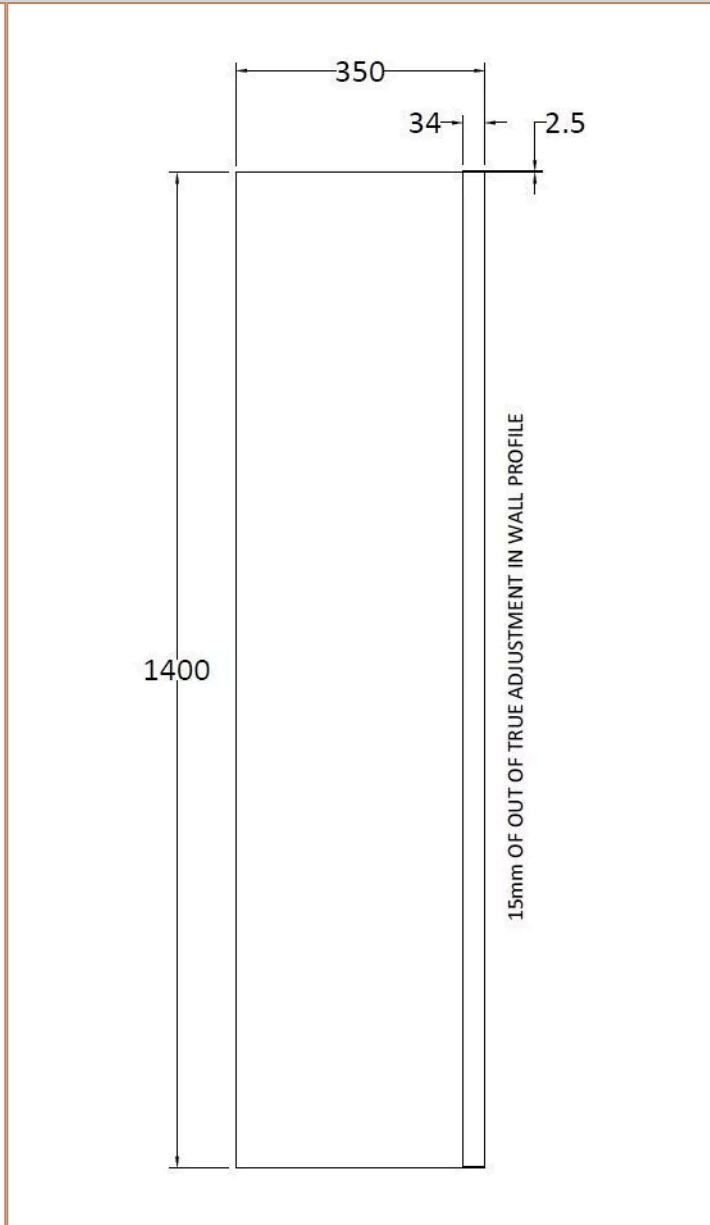

**Packaging Details**

Label Size (mm)	50 x 100
Label Colour	White
Label Qty	2.0000

**Product Details**

Volume	200 Litre
Country of Origin	Egypt
Product Material	Acrylic
Colour/Finish	European White
Style	Contemporary
Bath Panel Included	No
Ce Certified	Yes
Displaced Capacity	130 Litre
Includes Grips	No
Leg Set Included	Yes
Legs Included	Yes
No. Of Tapholes	No Tapholes
Overflow Included	Yes
Tap Included	No
Waste Included	No
Waste Size Required	90mm

**Sales Code:** PAN140

**Barcode:** 5055369060832

**Brand:** nuie

**Description:** nuie 1700mm Acrylic Front Bath Panel

**Product Dimensions**

Product	510 x 1700 x 25mm (H x W x D)
Packaged	510 x 50 x 1710mm (H x W x D)
Nett Weight	2.1 kg
Packaged Weight	2.1 kg

**Product Details**

Country of Origin	United Kingdom
Product Material	Acrylic
Colour/Finish	European White
Style	Contemporary
Bath Panel Shape	Straight
Bath Panel Type	Front Panel

**Sales Code:** NSSF1

**Barcode:** 5055275897720

**Brand:** nuie

**Description:** nuie 350mm Semi-Frameless Chrome Bath Screen

**Product Dimensions**

Product	1400 x 350 x 26mm (H x W x D)
Packaged	1440 x 390 x 50mm (H x W x D)
Nett Weight	9 kg
Packaged Weight	9.6 kg