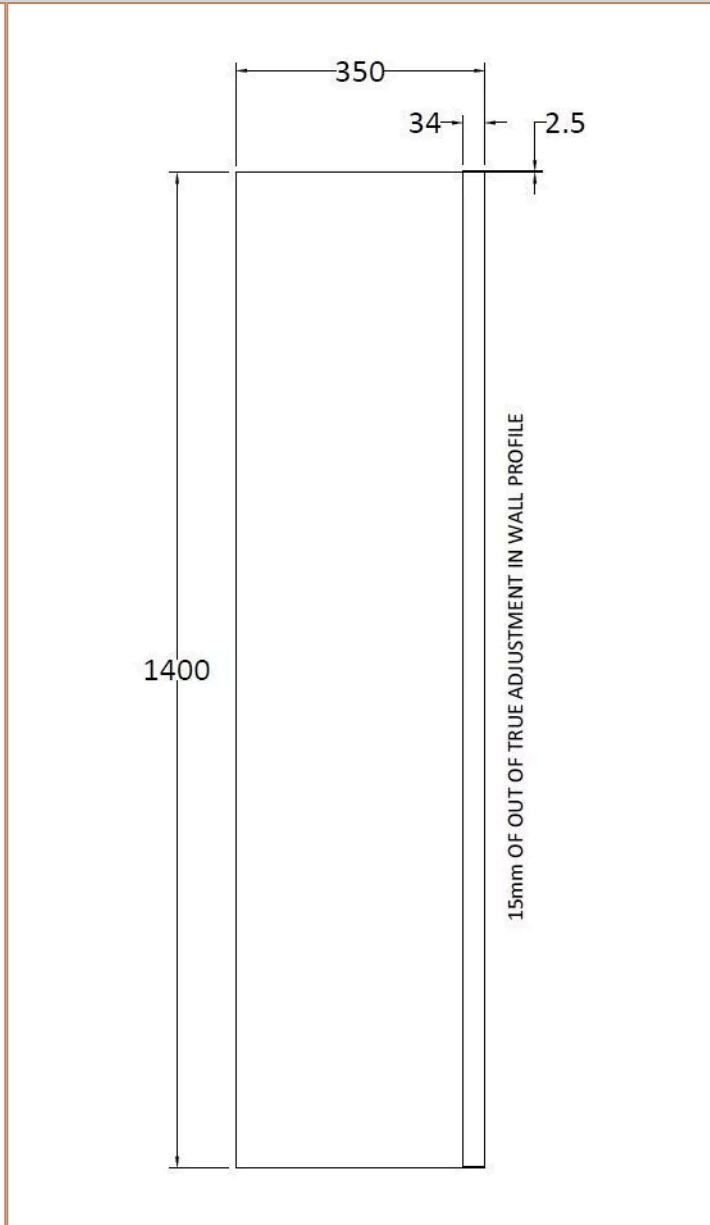

**Product Details**

Volume	181 Litre
Country of Origin	United Kingdom
Product Material	Acrylic Eternalite
Colour/Finish	European White
Style	Contemporary
Bath Panel Included	Yes
Displaced Capacity	111 Litre
Embossed	No
Frame Finish	Polished Chrome
Glass Thickness	6 mm
Includes Grips	No
Leg Set Included	Yes
Legs Included	Yes
No. Of Tapholes	No Tapholes
Overflow Included	Yes
Tap Included	No
Waste Included	No

**Packaging Details**

Label Size (mm)	50 x 100
Label Colour	White
Label Qty	2.0000

**Product Details**

Volume	181 Litre
Country of Origin	Egypt
Product Material	Acrylic Eternalite
Colour/Finish	White
Style	Contemporary
Fixings Included	No
Bath Panel Included	No
Ce Certified	Yes
Declaration Of Performance	Yes
Displaced Capacity	111 Litre
Includes Grips	No
Leg Set Included	Yes
Legs Included	Yes
No. Of Tapholes	No Tapholes
Overflow Included	No
Tap Included	No
Waste Included	No

**Sales Code:** PAN140

**Barcode:** 5055369060832

**Brand:** nuie

**Description:** nuie 1700mm Acrylic Front Bath Panel

**Product Dimensions**

Product	510 x 1700 x 25mm (H x W x D)
Packaged	510 x 50 x 1710mm (H x W x D)
Nett Weight	2.1 kg
Packaged Weight	2.1 kg

**Brand:** nuie

**Description:** nuie 350mm Chrome Bath Screen

**Product Dimensions**

Product	1400 x 350 x 26mm (H x W x D)
Packaged	1440 x 390 x 50mm (H x W x D)
Nett Weight	9 kg
Packaged Weight	9.6 kg

**Product Details**