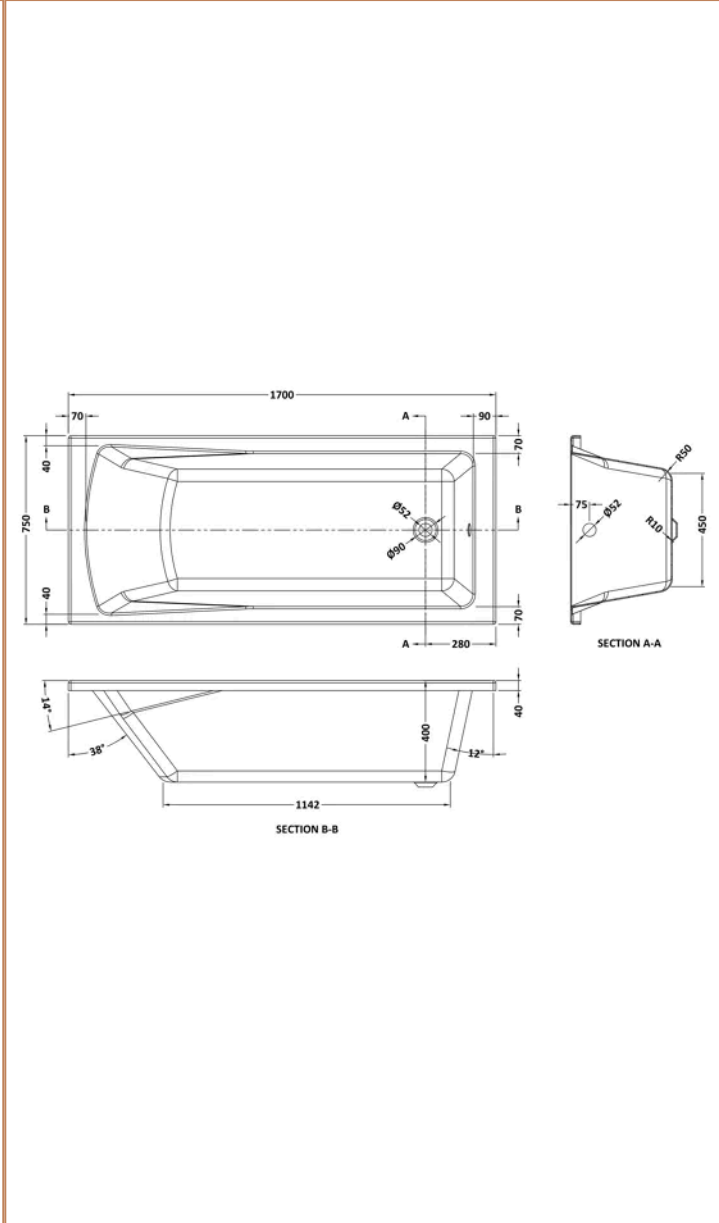

**Sales Code:**  
BAZSE093

**Barcode:** 5056678408490

**Brand:** nuie

**Description:** nuie 1700 x 750mm European White Straight Single Ended Bath, Bath Screen And Side Panel

**Product Dimensions**

Product	400 x 750 x 1700mm (H x W x L)
Nett Weight	0.01 kg
Packaged Weight	0.01 kg

**Product Details**

Volume	181 Litre
Country of Origin	United Kingdom
Product Material	Acrylic Eternalite
Colour/Finish	European White
Style	Contemporary
Bath Panel Included	Yes
Displaced Capacity	111 Litre
Embossed	No
Frame Finish	Polished Chrome
Glass Thickness	6 mm
Includes Grips	No
Leg Set Included	Yes
Legs Included	Yes
No. Of Tapholes	No Tapholes
Overflow Included	Yes
Tap Included	No
Waste Included	No

**Sales Code:** BMON009

**Barcode:** 5055369060962

**Brand:** nuie

**Description:** nuie Eternalite 1700mm Square Single Ended Bath With Legs

**Product Dimensions**

Product	400 x 750 x 1700mm (H x W x L)
Packaged	400 x 750 x 1700mm (H x W x D)
Nett Weight	27 kg
Packaged Weight	27 kg

**Packaging Details**

Label Size (mm)	50 x 100
Label Colour	White
Label Qty	2.0000

**Product Details**

Volume	181 Litre
Country of Origin	Egypt
Product Material	Acrylic Eternalite
Colour/Finish	White
Style	Contemporary
Fixings Included	No
Bath Panel Included	No
Ce Certified	Yes
Declaration Of Performance	Yes
Displaced Capacity	111 Litre
Includes Grips	No
Leg Set Included	Yes
Legs Included	Yes
No. Of Tapholes	No Tapholes
Overflow Included	No
Tap Included	No
Waste Included	No