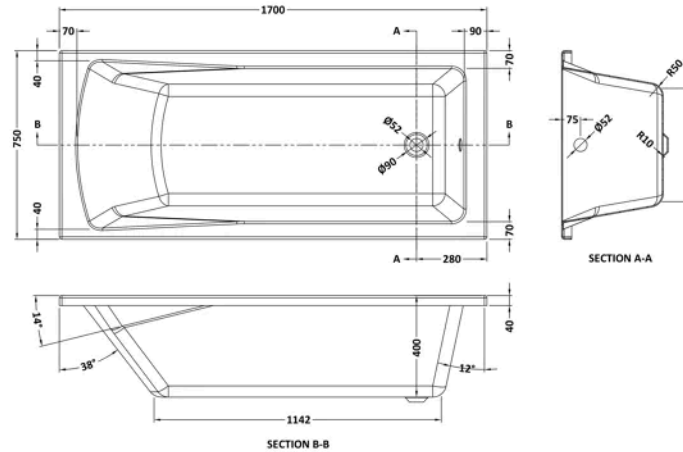

**Product Details**

Volume	181 Litre
Country of Origin	United Kingdom
Product Material	Acrylic Eternalite
Colour/Finish	European White
Style	Contemporary
Bath Panel Included	Yes
Displaced Capacity	111 Litre
Embossed	No
Frame Finish	Polished Chrome
Glass Thickness	6 mm
Includes Grips	No
Leg Set Included	Yes
Legs Included	Yes
No. Of Tapholes	No Tapholes
Overflow Included	Yes
Tap Included	No
Waste Included	No

**Sales Code:** BMON009

**Barcode:** 5055369060962

**Brand:** nuie

**Description:** nuie Eternalite 1700mm Square Single Ended Bath With Legs

**Product Dimensions**

Product	400 x 750 x 1700mm (H x W x L)
Packaged	400 x 750 x 1700mm (H x W x D)
Nett Weight	27 kg
Packaged Weight	27 kg

**Packaging Details**

Label Size (mm)	50 x 100
Label Colour	White
Label Qty	2.0000

**Product Details**

Volume	181 Litre
Country of Origin	Egypt
Product Material	Acrylic Eternalite
Colour/Finish	White
Style	Contemporary
Fixings Included	No
Bath Panel Included	No
Ce Certified	Yes
Declaration Of Performance	Yes
Displaced Capacity	111 Litre
Includes Grips	No
Leg Set Included	Yes
Legs Included	Yes
No. Of Tapholes	No Tapholes
Overflow Included	No
Tap Included	No
Waste Included	No

**Sales Code:** PAN140

**Barcode:** 5055369060832

**Brand:** nuie

**Description:** nuie 1700mm Acrylic Front Bath Panel

**Product Dimensions**

Product	510 x 1700 x 25mm (H x W x D)
Packaged	510 x 50 x 1710mm (H x W x D)
Nett Weight	2.1 kg
Packaged Weight	2.1 kg