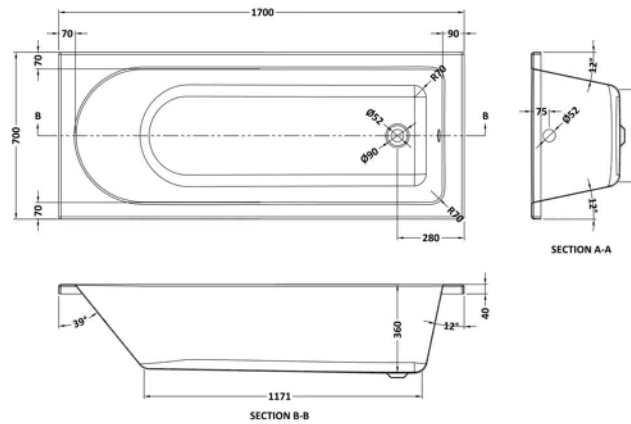

Sales Code: NBA609

Barcode: 5055369006649

Brand: nuie

Description: nuie 1700mm Single Ended Bath With Legs

Product Dimensions

Product	380 x 700 x 1700mm (H x W x L)
Packaged	420 x 700 x 1700mm (H x W x D)
Nett Weight	17 kg
Packaged Weight	17 kg

Packaging Details

Label Size (mm)	50 x 100
Label Colour	White
Label Qty	2.0000

Product Details

Volume	180 Litre
Country of Origin	Egypt
Product Material	Acrylic
Colour/Finish	European White
Style	Contemporary
Bath Panel Included	No
Ce Certified	Yes
Displaced Capacity	110 Litre
Includes Grips	No
Leg Set Included	Yes
Legs Included	Yes
No. Of Tapholes	No Tapholes
Overflow Included	Yes
Tap Included	No
Waste Included	No
Waste Size Required	90mm