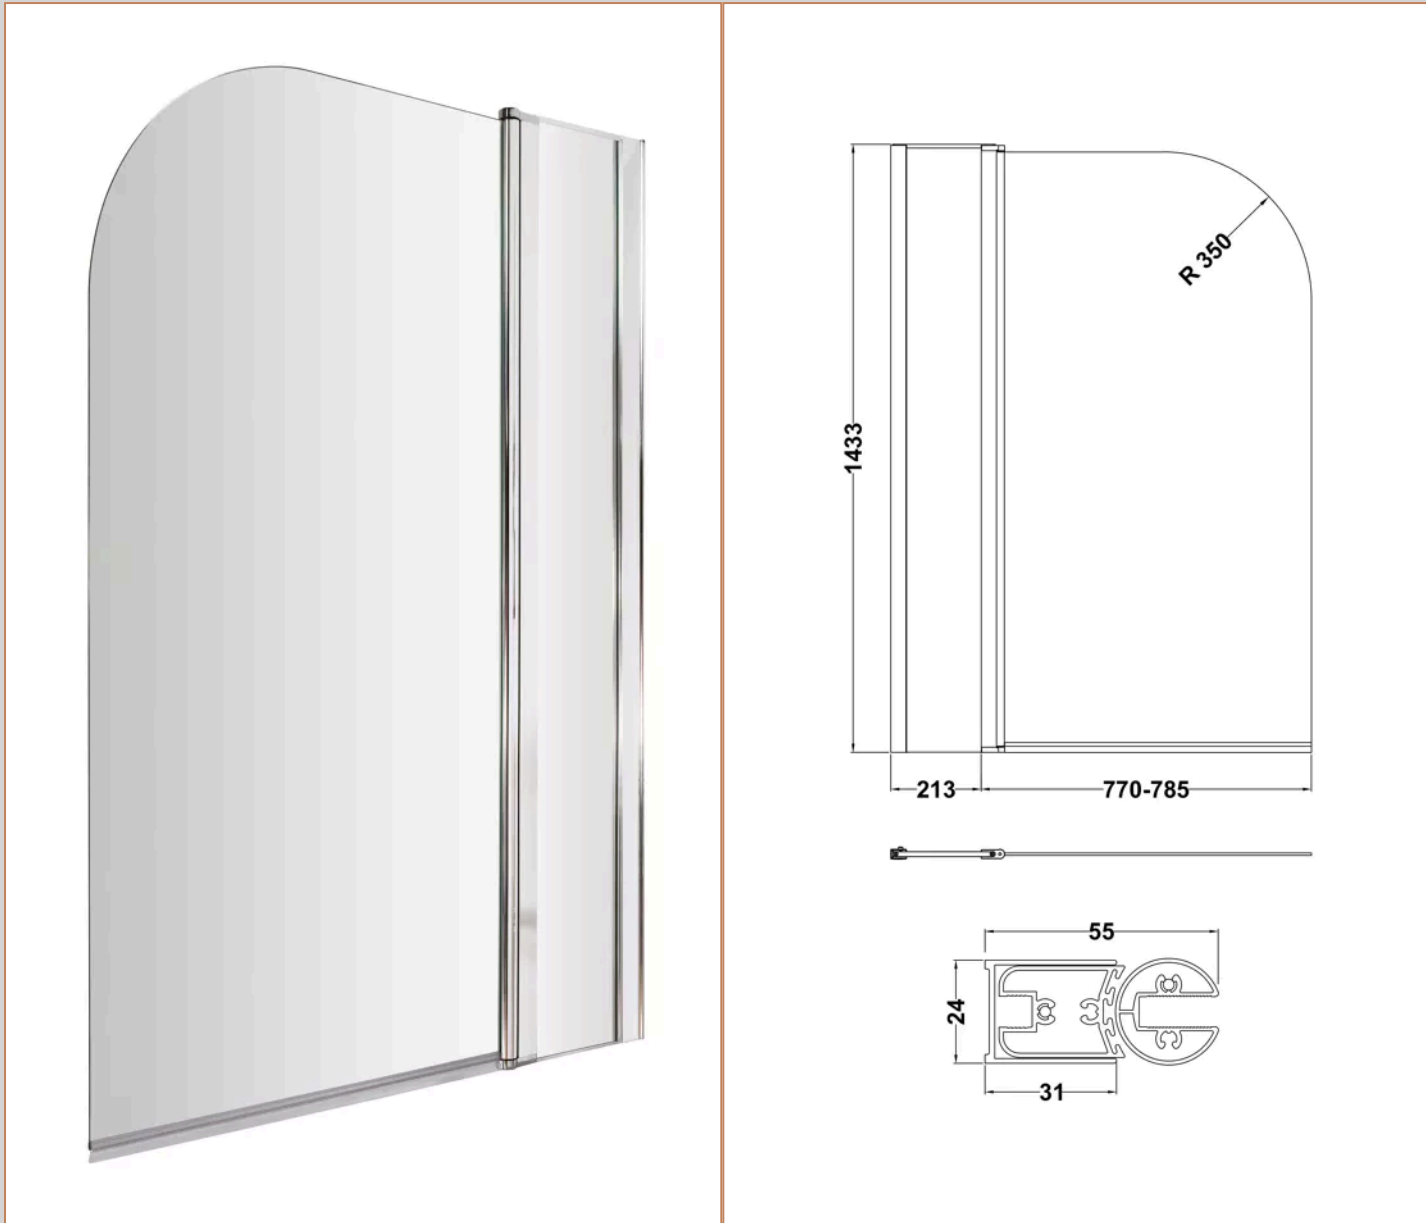

Product Details

Volume	180 Litre
Country of Origin	Egypt
Product Material	Acrylic
Colour/Finish	White
Style	Contemporary
Adjustment Max	998
Adjustment Min	983
Bath Panel Included	Yes
Displaced Capacity	110 Litre
Embossed	No
Frame Finish	Polished Chrome
Glass Thickness	6 mm
Includes Grips	No
Leg Set Included	Yes
Legs Included	Yes
No. Of Tapholes	No Tapholes
Overflow Included	Yes
Tap Included	No
Waste Included	No

Packaging Details

Label Size (mm)	50 x 100
Label Colour	White
Label Qty	2.0000

Product Details

Volume	180 Litre
Country of Origin	Egypt
Product Material	Acrylic
Colour/Finish	European White
Style	Contemporary
Bath Panel Included	No
Ce Certified	Yes
Displaced Capacity	110 Litre
Includes Grips	No
Leg Set Included	Yes
Legs Included	Yes
No. Of Tapholes	No Tapholes
Overflow Included	Yes
Tap Included	No
Waste Included	No
Waste Size Required	90mm

Brand: nuie

Description: nuie 1000mm Semi-Frameless Chrome Bath Screen With Fixed Panel

Product Dimensions

Product	1433 x 998 x 24mm (H x W x D)
Packaged	50 x 1015 x 1460mm (H x W x D)
Nett Weight	23.3 kg
Packaged Weight	23.3 kg

Packaging Details

Label Size (mm)	50 x 100
-----------------	----------

Product Details

Country of Origin	China
Product Material	Aluminium
Colour/Finish	Chrome
Style	Contemporary
Fixings Included	Yes
Easy Clean	No
Adjustment Max	998
Adjustment Min	983
Ce Certified	Yes
Declaration Of Performance	Yes
Easy Fit	No
Enclosure Design	Semi-Frameless
Frame Finish	Chrome
Glass Thickness	6 mm
Handles Included	No
Support Bar Included	No
Swing In Dimension	700 mm
Swing Out Dimension	700 mm
Ukca Certified	Yes