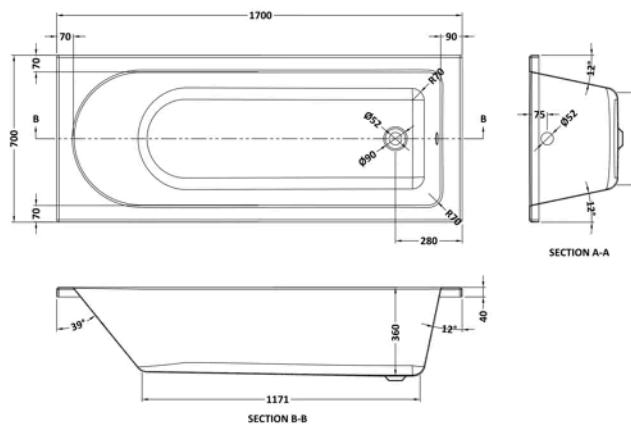

Packaging Details

Label Size (mm)	50 x 100
-----------------	----------

Product Details

Country of Origin	China
Product Material	Aluminium
Colour/Finish	Chrome
Style	Contemporary
Fixings Included	Yes
Easy Clean	No
Adjustment Max	998
Adjustment Min	983
Ce Certified	Yes
Declaration Of Performance	Yes
Easy Fit	No
Enclosure Design	Semi-Frameless
Frame Finish	Chrome
Glass Thickness	6 mm
Handles Included	No
Support Bar Included	No
Swing In Dimension	700 mm
Swing Out Dimension	700 mm
Ukca Certified	Yes

Product Details

Volume	180 Litre
Country of Origin	Egypt
Product Material	Acrylic
Colour/Finish	White
Style	Contemporary
Adjustment Max	998
Adjustment Min	983
Bath Panel Included	Yes
Displaced Capacity	110 Litre
Embossed	No
Frame Finish	Polished Chrome
Glass Thickness	6 mm
Includes Grips	No
Leg Set Included	Yes
Legs Included	Yes
No. Of Tapholes	No Tapholes
Overflow Included	Yes
Tap Included	No
Waste Included	No

Sales Code: NBA609

Barcode: 5055369006649

Brand: nuie

Description: nuie 1700mm Single Ended Bath With Legs

Product Dimensions

Product	380 x 700 x 1700mm (H x W x L)
Packaged	420 x 700 x 1700mm (H x W x D)
Nett Weight	17 kg
Packaged Weight	17 kg

Packaging Details

Label Size (mm)	50 x 100
Label Colour	White
Label Qty	2.0000

Product Details

Volume	180 Litre
Country of Origin	Egypt
Product Material	Acrylic
Colour/Finish	European White
Style	Contemporary
Bath Panel Included	No
Ce Certified	Yes
Displaced Capacity	110 Litre
Includes Grips	No
Leg Set Included	Yes
Legs Included	Yes
No. Of Tapholes	No Tapholes
Overflow Included	Yes
Tap Included	No
Waste Included	No
Waste Size Required	90mm