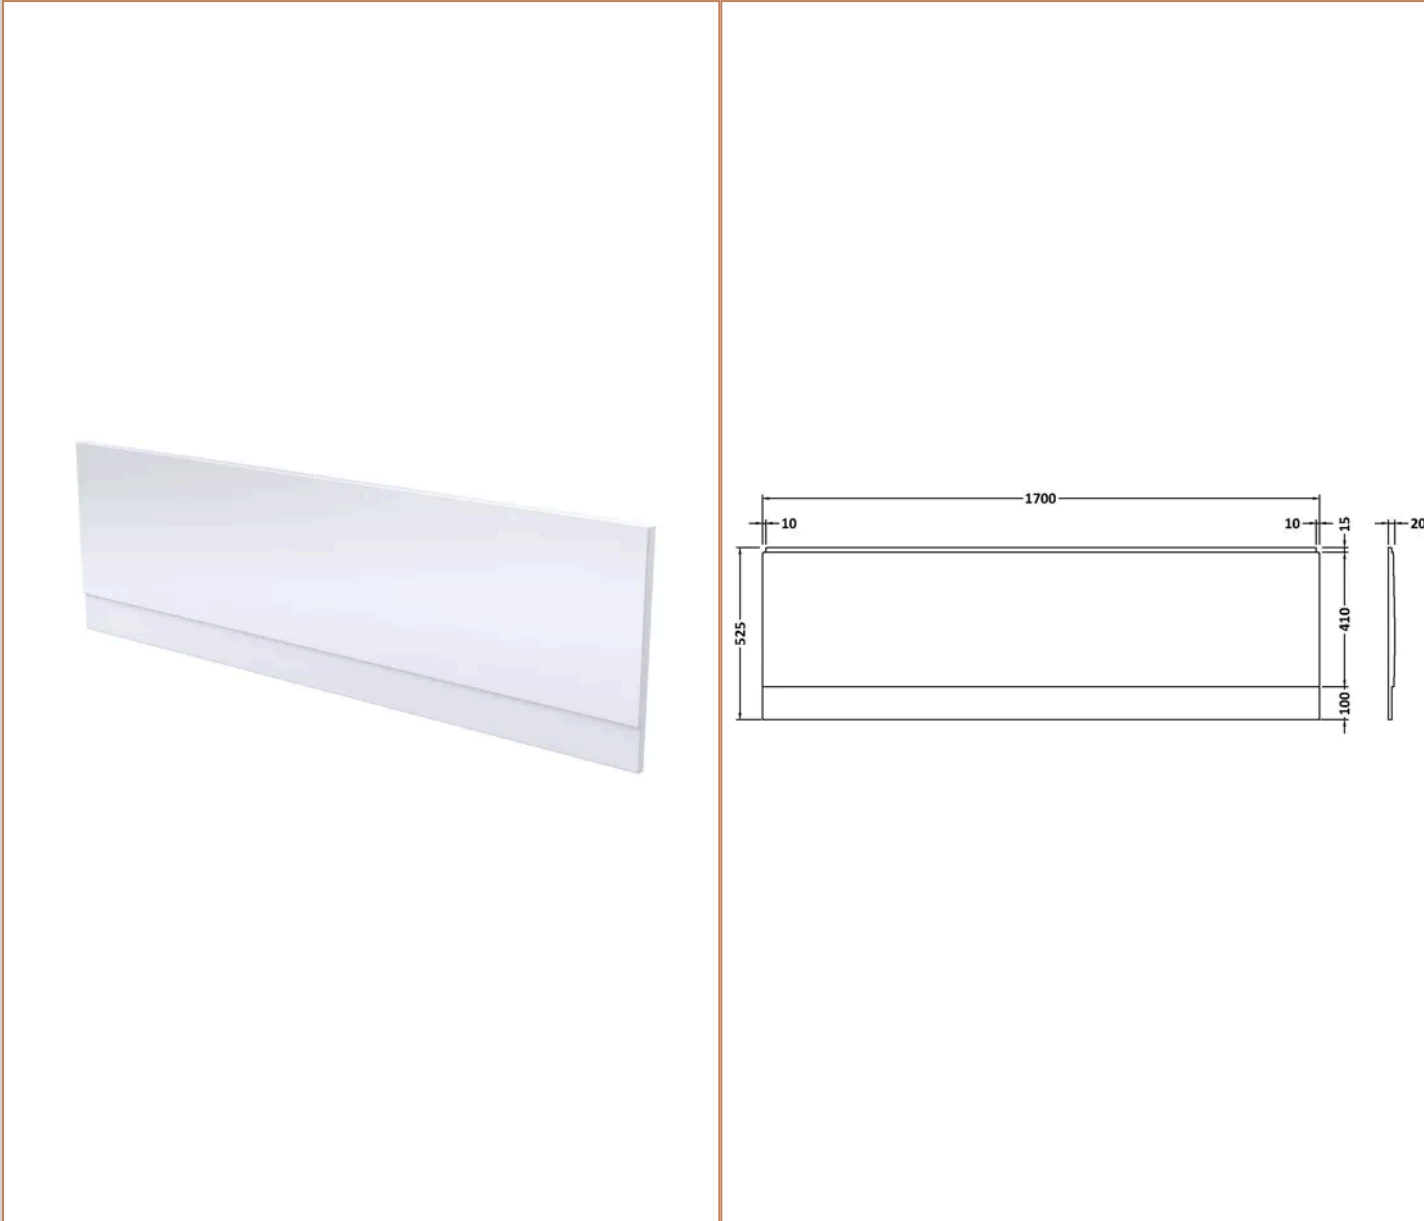

Sales Code: PAN140

Barcode: 5055369060832

Brand: nuie

Description: nuie 1700mm Acrylic Front Bath Panel

Product Dimensions

Product	510 x 1700 x 25mm (H x W x D)
Packaged	510 x 50 x 1710mm (H x W x D)
Nett Weight	2.1 kg
Packaged Weight	2.1 kg

Product Details

Country of Origin	United Kingdom
Product Material	Acrylic
Colour/Finish	European White
Style	Contemporary
Bath Panel Shape	Straight
Bath Panel Type	Front Panel