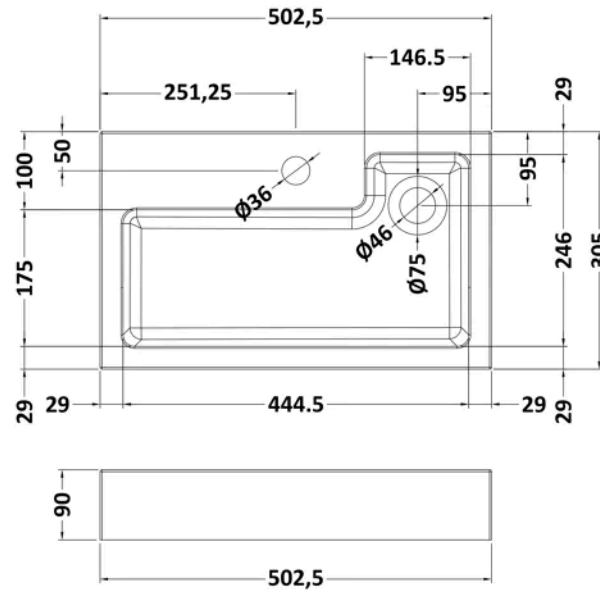

Sales Code: MOZ181

Barcode: 5056211874782

Brand: nuie

Description: Merit Wall Hung 1 Door Vanity Unit - Slimline 500mm

Product Image Not Available

Technical Drawing Not Available

Product Dimensions

Packaged	450 x 520 x 320mm (H x W x D)
Nett Weight	13 kg
Packaged Weight	13.5 kg

Product Details

Country of Origin	China
-------------------	-------

Sales Code: PMB021

Barcode: 5056211875857

Brand: nuie

Description: nuie 1 Tap Hole 503mm Polymerble Basin

Product Dimensions

Nett Weight	10.5 kg
Packaged Weight	11 kg

Product Dimensions

Product	160 x 50 x 152mm (H x W x D)
Packaged	95 x 225 x 275mm (H x W x D)
Outer Box	500 x 500 x 300mm (H x W x D)
Nett Weight	2.08 kg
Packaged Weight	2.08 kg

Packaging Details

Label Size (mm)	50 x 100
Label Colour	White
Label Qty	1.0000

Product Details

Country of Origin	China
Product Material	Brass, Plastic
Control Type	Manual
Waste Type	Push Button
WRAS Approved	Yes
Valve/Cartridge Type	Single Lever Cartridge
Colour/Finish	Chrome
Mount Type	Deck
Style	Contemporary
Handle Type	Lever/Square
TMV2 Approved	No
TMV3 Approved	No
Pipe Size	1/2"
Min Operating Pressure	0.2 Bar
Minimum Operation Pressure	0 Bar
Tap Spout Height	113 mm
Tap Spout Projection	110 mm
Tap Tails Included	Yes
Valve / Cartridge Type	Single Lever Cartridge
Waste Included	Yes
Wras Approval No	2204060