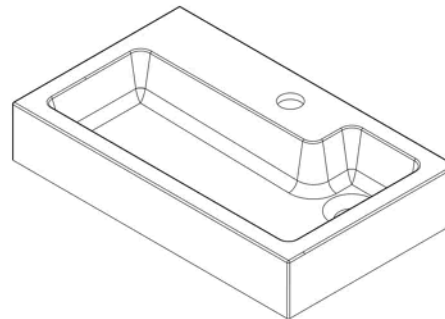

Sales Code: MOZ181

Barcode: 5056211874782

Brand: nuie

Description: Merit Wall Hung 1 Door Vanity Unit - Slimline 500mm

Product Image Not Available

Technical Drawing Not Available

Product Dimensions

Packaged	450 x 520 x 320mm (H x W x D)
Nett Weight	13 kg
Packaged Weight	13.5 kg

Product Details

Country of Origin	China
-------------------	-------

Sales Code: PMB021

Barcode: 5056211875857

Brand: nuie

Description: nuie 1 Tap Hole 503mm Polymerble Basin

Product Dimensions

Nett Weight	10.5 kg
Packaged Weight	11 kg

Product Dimensions

Product	160 x 50 x 152mm (H x W x D)
Packaged	95 x 225 x 275mm (H x W x D)
Outer Box	500 x 500 x 300mm (H x W x D)
Nett Weight	2.08 kg
Packaged Weight	2.08 kg

Packaging Details

Label Size (mm)	50 x 100
Label Colour	White
Label Qty	1.0000

Product Details

Country of Origin	China
Product Material	Brass, Plastic
Control Type	Manual
Waste Type	Push Button
WRAS Approved	Yes
Valve/Cartridge Type	Single Lever Cartridge
Colour/Finish	Chrome
Mount Type	Deck
Style	Contemporary
Handle Type	Lever/Square
TMV2 Approved	No
TMV3 Approved	No
Pipe Size	1/2"
Min Operating Pressure	0.2 Bar
Minimum Operation Pressure	0 Bar
Tap Spout Height	113 mm
Tap Spout Projection	110 mm
Tap Tails Included	Yes
Valve / Cartridge Type	Single Lever Cartridge
Waste Included	Yes
Wras Approval No	2204060