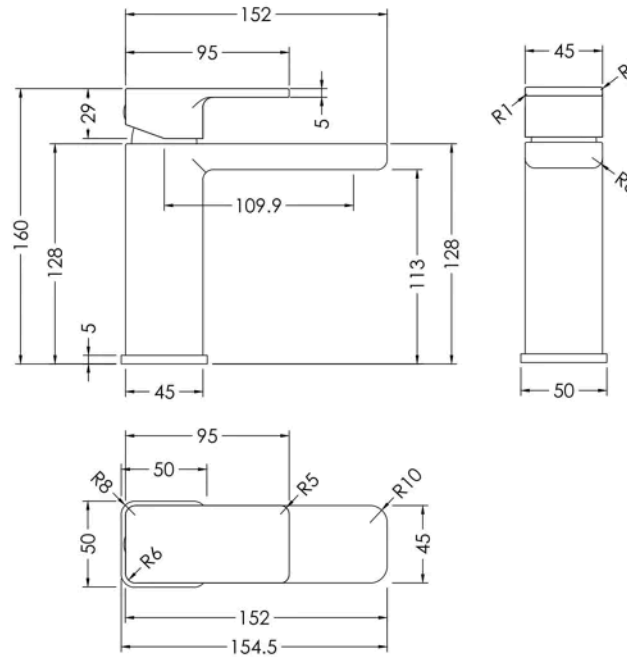

Product Details

Country of Origin	China
-------------------	-------

Sales Code: PMB021

Barcode: 5056211875857

Brand: nuie

Description: nuie 1 Tap Hole 503mm Polymerble Basin

Product Dimensions

Nett Weight	10.5 kg
Packaged Weight	11 kg

Product Dimensions

Product	160 x 50 x 152mm (H x W x D)
Packaged	95 x 225 x 275mm (H x W x D)
Outer Box	500 x 500 x 300mm (H x W x D)
Nett Weight	2.08 kg
Packaged Weight	2.08 kg

Packaging Details

Label Size (mm)	50 x 100
Label Colour	White
Label Qty	1.0000

Product Details

Country of Origin	China
Product Material	Brass, Plastic
Control Type	Manual
Waste Type	Push Button
WRAS Approved	Yes
Valve/Cartridge Type	Single Lever Cartridge
Colour/Finish	Chrome
Mount Type	Deck
Style	Contemporary
Handle Type	Lever/Square
TMV2 Approved	No
TMV3 Approved	No
Pipe Size	1/2"
Min Operating Pressure	0.2 Bar
Minimum Operation Pressure	0 Bar
Tap Spout Height	113 mm
Tap Spout Projection	110 mm
Tap Tails Included	Yes
Valve / Cartridge Type	Single Lever Cartridge
Waste Included	Yes
Wras Approval No	2204060

Sales Code: NCG450

Barcode: 5056211807544

Brand: nuie

Description: nuie Ava Close Coupled Toilet

Product Dimensions

Product	790 x 375 x 612mm (H x W x D)
Packaged	430 x 770 x 420mm (H x W x D)
Nett Weight	38.5 kg
Packaged Weight	39 kg