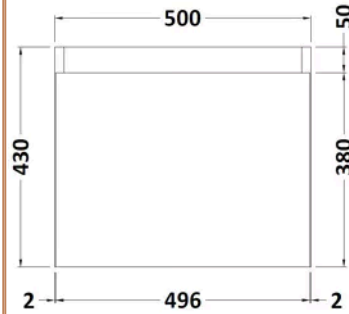

Sales Code: MOZ182

Barcode: 5055275883617

Brand: nuie

Description: nuie Merit 500mm 1 Door Wall Hung Vanity Unit

Product Dimensions

Packaged	375 x 520 x 450mm (H x W x D)
Nett Weight	15 kg
Packaged Weight	15 kg

Product Details

Country of Origin	China
-------------------	-------

Sales Code: PMB022

Barcode: 5055275819524

Brand: nuie

Description: nuie 1 Tap Hole 503mm Polymarble Rectangular Basin

Product Dimensions

Nett Weight	11.5 kg
Packaged Weight	12 kg

Product Details

Country of Origin	China
Product Material	Polymarble
Colour/Finish	White
Style	Contemporary
Ce Certified	Yes
Inner Bowl Height	70 mm
No. Of Tapholes	1
Number Of Bowls	1
Overflow Included	No
Tap Included	No
Waste Included	No

Packaging Details

Label Size (mm)	50 x 100
Label Colour	White
Label Qty	1.0000

Product Details

Country of Origin	China
Product Material	Brass, Plastic
Control Type	Manual
Waste Type	Push Button
WRAS Approved	Yes
Valve/Cartridge Type	Single Lever Cartridge
Colour/Finish	Chrome
Mount Type	Deck
Style	Contemporary
Handle Type	Lever/Square
TMV2 Approved	No
TMV3 Approved	No
Pipe Size	1/2"
Min Operating Pressure	0.2 Bar
Minimum Operation Pressure	0 Bar
Tap Spout Height	113 mm
Tap Spout Projection	110 mm
Tap Tails Included	Yes
Valve / Cartridge Type	Single Lever Cartridge
Waste Included	Yes
Wras Approval No	2204060