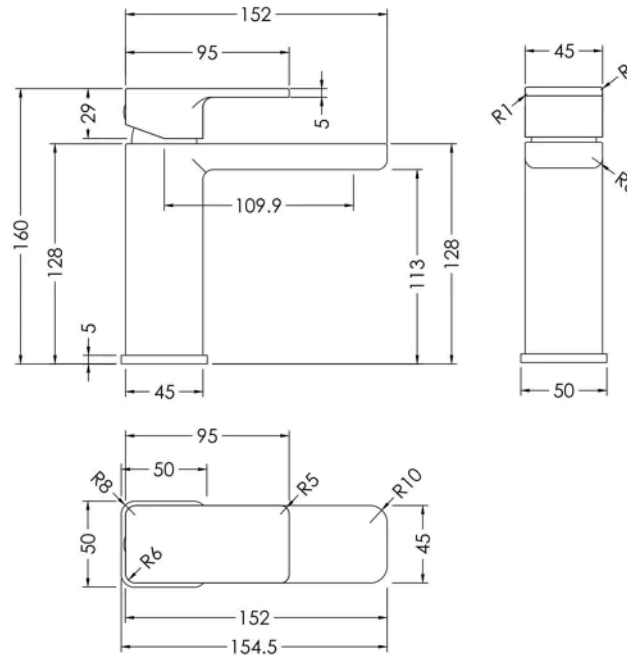

Product Details

Country of Origin	China
-------------------	-------

Sales Code: PMB022

Barcode: 5055275819524

Brand: nuie

Description: nuie 1 Tap Hole 503mm Polymarble Rectangular Basin

Product Dimensions

Nett Weight	11.5 kg
Packaged Weight	12 kg

Product Details

Country of Origin	China
Product Material	Polymarble
Colour/Finish	White
Style	Contemporary
Ce Certified	Yes
Inner Bowl Height	70 mm
No. Of Tapholes	1
Number Of Bowls	1
Overflow Included	No
Tap Included	No
Waste Included	No

Sales Code: WIN305

Barcode: 5056211898184

Brand: nuie

Description: nuie Windon Chrome Mono Basin Mixer With Push Button Waste

Product Dimensions

Product	160 x 50 x 152mm (H x W x D)
Packaged	95 x 225 x 275mm (H x W x D)
Outer Box	500 x 500 x 300mm (H x W x D)
Nett Weight	2.08 kg
Packaged Weight	2.08 kg

Packaging Details

Label Size (mm)	50 x 100
Label Colour	White
Label Qty	1.0000

Product Details

Country of Origin	China
Product Material	Brass, Plastic
Control Type	Manual
Waste Type	Push Button
WRAS Approved	Yes
Valve/Cartridge Type	Single Lever Cartridge
Colour/Finish	Chrome
Mount Type	Deck
Style	Contemporary
Handle Type	Lever/Square
TMV2 Approved	No
TMV3 Approved	No
Pipe Size	1/2"
Min Operating Pressure	0.2 Bar
Minimum Operation Pressure	0 Bar
Tap Spout Height	113 mm
Tap Spout Projection	110 mm
Tap Tails Included	Yes
Valve / Cartridge Type	Single Lever Cartridge
Waste Included	Yes
Wras Approval No	2204060