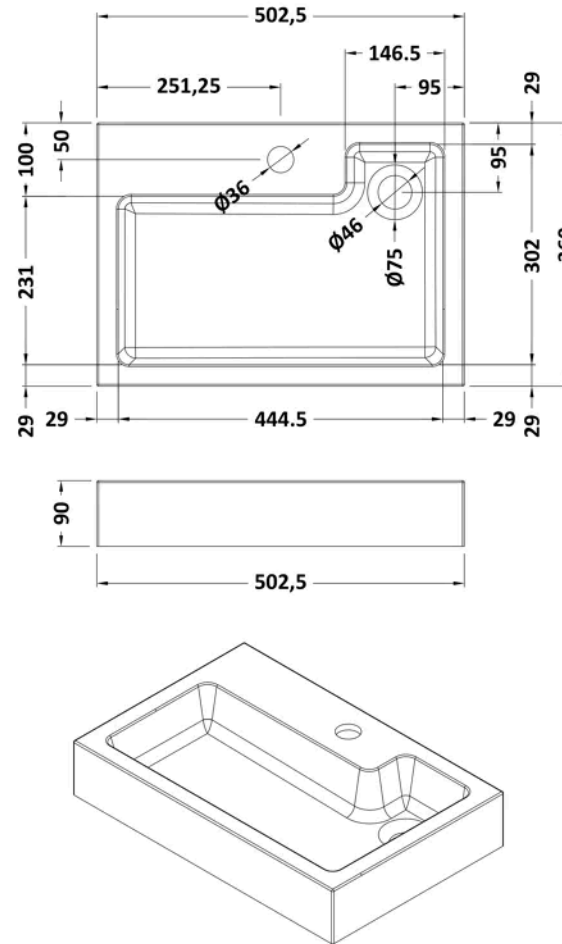

Product Details

Country of Origin	China
-------------------	-------

Sales Code: PMB022

Barcode: 5055275819524

Brand: nuie

Description: nuie 1 Tap Hole 503mm Polymarble Rectangular Basin

Product Dimensions

Nett Weight	11.5 kg
Packaged Weight	12 kg

Product Details

Country of Origin	China
Product Material	Polymarble
Colour/Finish	White
Style	Contemporary
Ce Certified	Yes
Inner Bowl Height	70 mm
No. Of Tapholes	1
Number Of Bowls	1
Overflow Included	No
Tap Included	No
Waste Included	No

Sales Code: WIN305

Barcode: 5056211898184

Brand: nuie

Description: nuie Windon Chrome Mono Basin Mixer With Push Button Waste

Product Dimensions

Product	160 x 50 x 152mm (H x W x D)
Packaged	95 x 225 x 275mm (H x W x D)
Outer Box	500 x 500 x 300mm (H x W x D)
Nett Weight	2.08 kg
Packaged Weight	2.08 kg

Packaging Details

Label Size (mm)	50 x 100
Label Colour	White
Label Qty	1.0000

Product Details

Country of Origin	China
Product Material	Brass, Plastic
Control Type	Manual
Waste Type	Push Button
WRAS Approved	Yes
Valve/Cartridge Type	Single Lever Cartridge
Colour/Finish	Chrome
Mount Type	Deck
Style	Contemporary
Handle Type	Lever/Square
TMV2 Approved	No
TMV3 Approved	No
Pipe Size	1/2"
Min Operating Pressure	0.2 Bar
Minimum Operation Pressure	0 Bar
Tap Spout Height	113 mm
Tap Spout Projection	110 mm
Tap Tails Included	Yes
Valve / Cartridge Type	Single Lever Cartridge
Waste Included	Yes
Wras Approval No	2204060