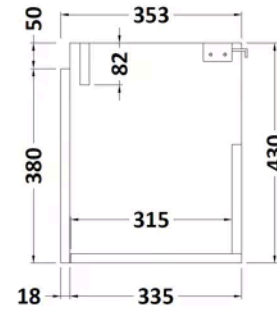

Sales Code: MOZ182

Barcode: 5055275883617

Brand: nuie

Description: nuie Merit 500mm 1 Door Wall Hung Vanity Unit

Product Dimensions

Packaged	375 x 520 x 450mm (H x W x D)
Nett Weight	15 kg
Packaged Weight	15 kg

Product Details

Country of Origin	China
-------------------	-------

Sales Code: PMB022

Barcode: 5055275819524

Brand: nuie

Description: nuie 1 Tap Hole 503mm Polymarble Rectangular Basin

Product Dimensions

Nett Weight	11.5 kg
Packaged Weight	12 kg

Sales Code: WIN305

Barcode: 5056211898184

Brand: nuie

Description: nuie Windon Chrome Mono Basin Mixer With Push Button Waste

Product Dimensions

Product	160 x 50 x 152mm (H x W x D)
Packaged	95 x 225 x 275mm (H x W x D)
Outer Box	500 x 500 x 300mm (H x W x D)
Nett Weight	2.08 kg
Packaged Weight	2.08 kg

Packaging Details

Label Size (mm)	50 x 100
Label Colour	White
Label Qty	1.0000

Product Details

Country of Origin	China
Product Material	Brass, Plastic
Control Type	Manual
Waste Type	Push Button
WRAS Approved	Yes
Valve/Cartridge Type	Single Lever Cartridge
Colour/Finish	Chrome
Mount Type	Deck
Style	Contemporary
Handle Type	Lever/Square
TMV2 Approved	No
TMV3 Approved	No
Pipe Size	1/2"
Min Operating Pressure	0.2 Bar
Minimum Operation Pressure	0 Bar
Tap Spout Height	113 mm
Tap Spout Projection	110 mm
Tap Tails Included	Yes
Valve / Cartridge Type	Single Lever Cartridge
Waste Included	Yes
Wras Approval No	2204060