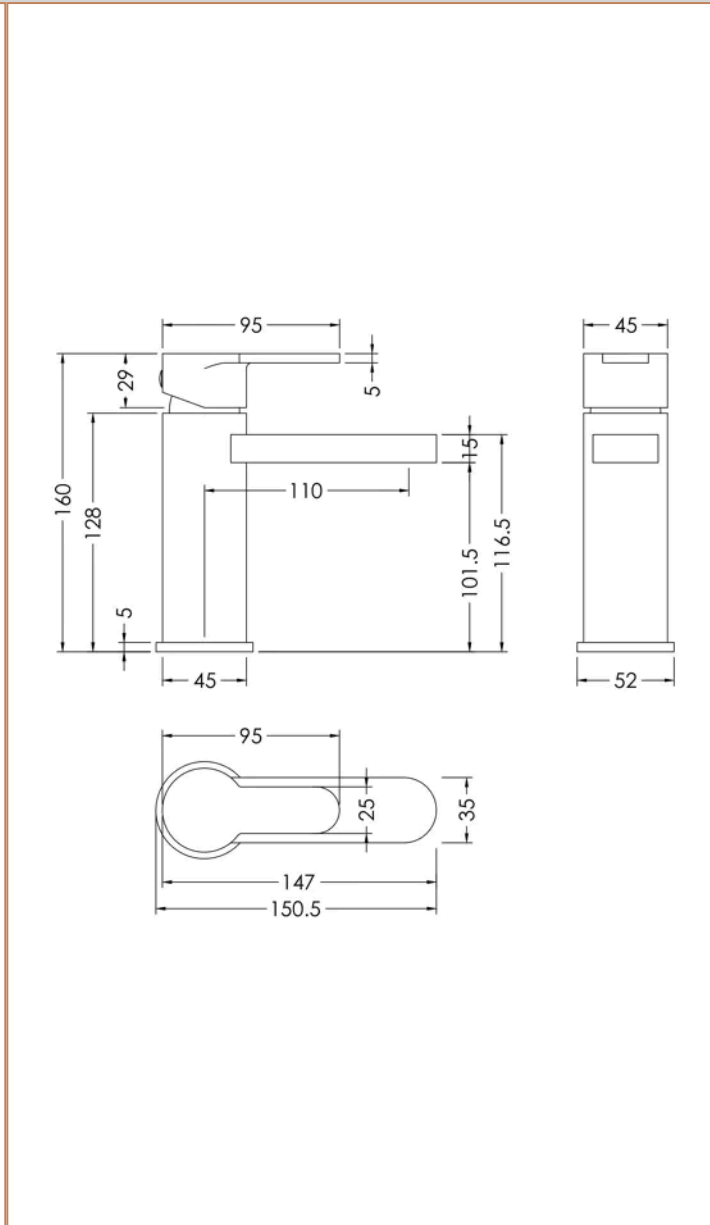

Brand: nuie

Description: nuie core 1 Tap Hole 500mm Ceramic Thin Edge Basin

Product Dimensions

| | |
|-----------------|-------------------------------|
| Product | 135 x 505 x 355mm (H x W x D) |
| Packaged | 415 x 540 x 210mm (H x W x D) |
| Nett Weight | 10 kg |
| Packaged Weight | 10.5 kg |

Product Details

| | |
|-------------------|----------------|
| Country of Origin | China |
| Product Material | Vitreous China |
| Colour/Finish | White |
| Ce Certified | Yes |
| Inner Bowl Height | 86 mm |
| No. Of Tapholes | 1 |
| Number Of Bowls | 1 |

Sales Code: ARV305

Barcode: 5056211898474

Brand: nuie

Description: nuie Arvan Chrome Mono Basin Mixer With Push Button Waste

Product Dimensions

| | |
|-----------------|-------------------------------|
| Product | 160 x 52 x 147mm (H x W x D) |
| Packaged | 95 x 225 x 275mm (H x W x D) |
| Outer Box | 500 x 500 x 300mm (H x W x D) |
| Nett Weight | 1.75 kg |
| Packaged Weight | 1.75 kg |

Packaging Details

| | |
|-----------------|----------|
| Label Size (mm) | 50 x 100 |
| Label Colour | White |
| Label Qty | 1.0000 |

Product Details

| | |
|----------------------------|------------------------|
| Country of Origin | China |
| Product Material | Brass, Plastic |
| Control Type | Manual |
| Waste Type | Push Button |
| WRAS Approved | Yes |
| Valve/Cartridge Type | Single Lever Cartridge |
| Colour/Finish | Chrome |
| Mount Type | Deck |
| Style | Contemporary |
| Handle Type | Lever/Round |
| TMV2 Approved | No |
| TMV3 Approved | No |
| Pipe Size | 1/2" |
| Min Operating Pressure | 0.2 Bar |
| Minimum Operation Pressure | 0 Bar |
| Tap Spout Height | 102 mm |
| Tap Spout Projection | 110 mm |
| Tap Tails Included | Yes |
| Valve / Cartridge Type | Single Lever Cartridge |
| Waste Included | Yes |
| Wras Approval No | 2204060 |