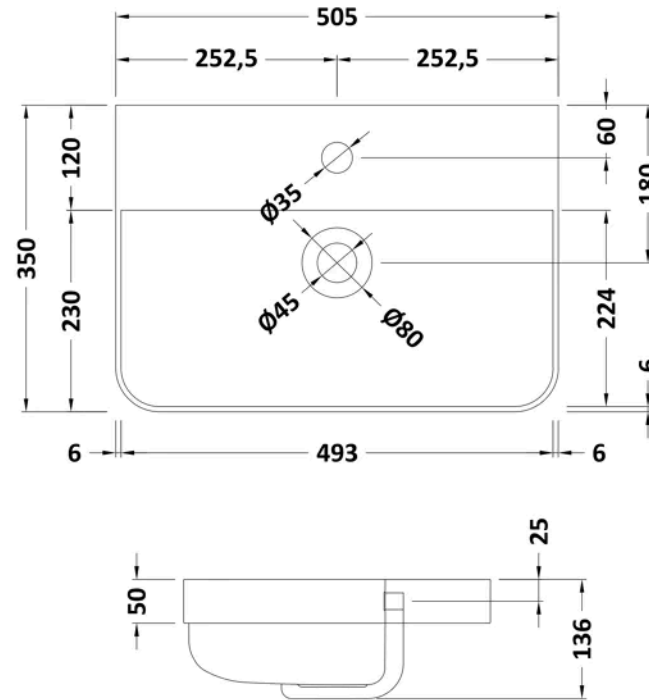

Sales Code: RC0153

Barcode: 5056211853350

Brand: nuie

Description: nuie core 500mm Gloss White 2-Door Wall Hung Vanity Unit

Product Dimensions

| | |
|-----------------|-------------------------------|
| Product | 539 x 479 x 342mm (H x W x D) |
| Packaged | 560 x 500 x 340mm (H x W x D) |
| Nett Weight | 15.5 kg |
| Packaged Weight | 16 kg |

Brand: nuie

Description: nuie core 1 Tap Hole 500mm Ceramic Thin Edge Basin

Product Dimensions

| | |
|-----------------|-------------------------------|
| Product | 135 x 505 x 355mm (H x W x D) |
| Packaged | 415 x 540 x 210mm (H x W x D) |
| Nett Weight | 10 kg |
| Packaged Weight | 10.5 kg |

Product Details

| | |
|-------------------|----------------|
| Country of Origin | China |
| Product Material | Vitreous China |
| Colour/Finish | White |
| Ce Certified | Yes |
| Inner Bowl Height | 86 mm |
| No. Of Tapholes | 1 |
| Number Of Bowls | 1 |

Packaging Details

| | |
|-----------------|----------|
| Label Size (mm) | 50 x 100 |
| Label Colour | White |
| Label Qty | 1.0000 |

Product Details

| | |
|----------------------------|------------------------|
| Country of Origin | China |
| Product Material | Brass, Plastic |
| Control Type | Manual |
| Waste Type | Push Button |
| WRAS Approved | Yes |
| Valve/Cartridge Type | Single Lever Cartridge |
| Colour/Finish | Chrome |
| Mount Type | Deck |
| Style | Contemporary |
| Handle Type | Lever/Round |
| TMV2 Approved | No |
| TMV3 Approved | No |
| Pipe Size | 1/2" |
| Min Operating Pressure | 0.2 Bar |
| Minimum Operation Pressure | 0 Bar |
| Tap Spout Height | 102 mm |
| Tap Spout Projection | 110 mm |
| Tap Tails Included | Yes |
| Valve / Cartridge Type | Single Lever Cartridge |
| Waste Included | Yes |
| Wras Approval No | 2204060 |