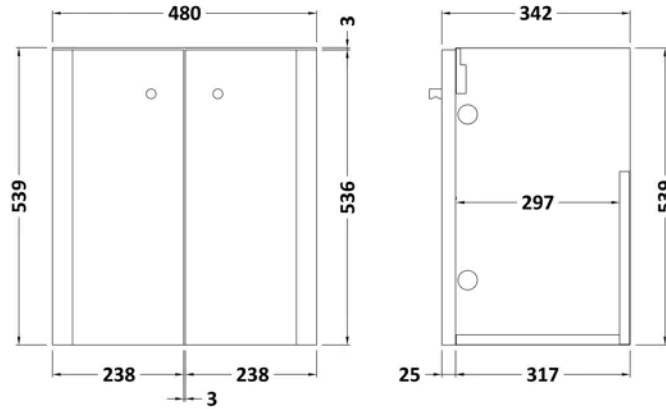

Sales Code: FUZRC004

Barcode: 5056678404133

Brand: nuie

Description: nuie Deco 479mm Wall Hung Cloakroom Suite

Technical Drawing Not Available

Product Dimensions

| | |
|-----------------|---|
| Product | 540 x 479 x 342 x 479mm (H x W x D x L) |
| Nett Weight | 0.01 kg |
| Packaged Weight | 0.01 kg |

Product Details

| | |
|----------------------------|-------------------------------|
| Country of Origin | China |
| Product Material | Polypropylene, Vitreous China |
| Colour/Finish | Gloss White |
| Mount Type | Floor, Wall Hung |
| Style | Contemporary |
| Construction Method | Cam & Wood Dowel |
| Construction Type | Rigid |
| Handles Included | Yes |
| Includes Seat | Yes |
| Material Thickness | 16 mm |
| Min Operating Pressure | 0.2 Bar |
| Minimum Operation Pressure | 0 Bar |
| No. Doors | 2 |
| No. Of Tapholes | 1 |
| Number Of Bowls | 1 |
| Overflow Included | Yes |
| Pan Trap Style | P-Trap |
| Tap Included | Yes |
| Toilet Seat Function | Soft Close |
| Toilet Seat Hinge Type | Top Fix |
| Waste Included | Yes |

Sales Code: RC0153

Barcode: 5056211853350

Brand: nuie

Description: nuie core 500mm Gloss White 2-Door Wall Hung Vanity Unit

Product Dimensions

| | |
|-----------------|-------------------------------|
| Product | 539 x 479 x 342mm (H x W x D) |
| Packaged | 560 x 500 x 340mm (H x W x D) |
| Nett Weight | 15.5 kg |
| Packaged Weight | 16 kg |

Brand: nuie

Description: nuie core 1 Tap Hole 500mm Ceramic Thin Edge Basin

Product Dimensions

| | |
|-----------------|-------------------------------|
| Product | 135 x 505 x 355mm (H x W x D) |
| Packaged | 415 x 540 x 210mm (H x W x D) |
| Nett Weight | 10 kg |
| Packaged Weight | 10.5 kg |