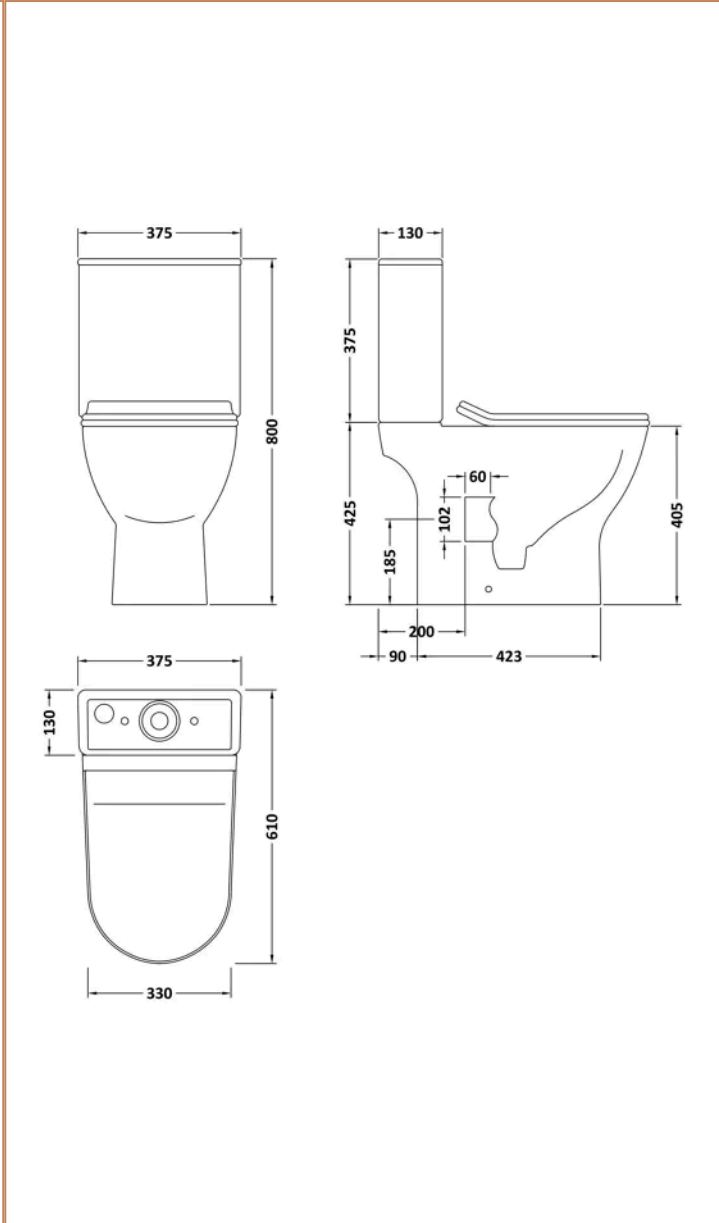

Brand: nuie

Description: nuie core 1 Tap Hole 500mm Ceramic Thin Edge Basin

Product Dimensions

| | |
|-----------------|-------------------------------|
| Product | 135 x 505 x 355mm (H x W x D) |
| Packaged | 415 x 540 x 210mm (H x W x D) |
| Nett Weight | 10 kg |
| Packaged Weight | 10.5 kg |

Product Details

| | |
|-------------------|----------------|
| Country of Origin | China |
| Product Material | Vitreous China |
| Colour/Finish | White |
| Ce Certified | Yes |
| Inner Bowl Height | 86 mm |
| No. Of Tapholes | 1 |
| Number Of Bowls | 1 |

Sales Code: NCG350

Barcode: 5056211868255

Brand: nuie

Description: nuie Freya Close Coupled Toilet

Product Dimensions

| | |
|-----------------|-------------------------------|
| Product | 800 x 375 x 610mm (H x W x D) |
| Packaged | 435 x 770 x 420mm (H x W x D) |
| Nett Weight | 33 kg |
| Packaged Weight | 34 kg |

Packaging Details

| | |
|-----------------|----------|
| Label Size (mm) | 50 x 100 |
| Label Colour | White |
| Label Qty | 1.0000 |

Product Details

| | |
|----------------------------|------------------------|
| Country of Origin | China |
| Product Material | Brass, Plastic |
| Control Type | Manual |
| Waste Type | Push Button |
| WRAS Approved | Yes |
| Valve/Cartridge Type | Single Lever Cartridge |
| Colour/Finish | Chrome |
| Mount Type | Deck |
| Style | Contemporary |
| Handle Type | Lever/Round |
| TMV2 Approved | No |
| TMV3 Approved | No |
| Pipe Size | 1/2" |
| Min Operating Pressure | 0.2 Bar |
| Minimum Operation Pressure | 0 Bar |
| Tap Spout Height | 102 mm |
| Tap Spout Projection | 110 mm |
| Tap Tails Included | Yes |
| Valve / Cartridge Type | Single Lever Cartridge |
| Waste Included | Yes |
| Wras Approval No | 2204060 |