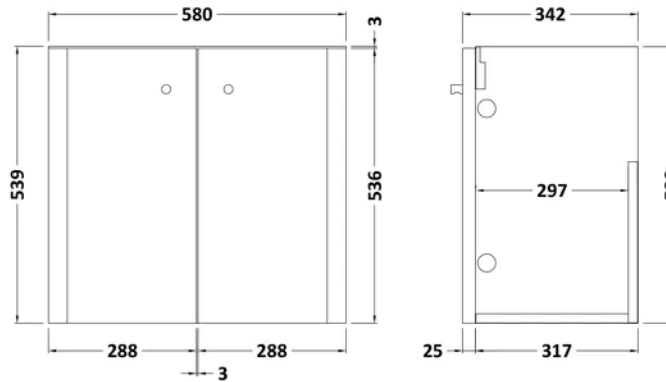

**Sales Code:** FUZRC007

**Barcode:** 5056678404164

**Brand:** nuie

**Description:** nuie Deco 579mm Wall Hung Cloakroom Suite

**Product Dimensions**

Product	540 x 579 x 342 x 579mm (H x W x D x L)
Nett Weight	0.01 kg
Packaged Weight	0.01 kg

### Product Dimensions

Product	539 x 579 x 342mm (H x W x D)
Packaged	560 x 600 x 340mm (H x W x D)
Nett Weight	17.5 kg
Packaged Weight	18 kg

**Product Dimensions**

Product	135 x 605 x 355mm (H x W x D)
Packaged	415 x 640 x 210mm (H x W x D)
Nett Weight	10 kg
Packaged Weight	10.5 kg

**Product Details**

Country of Origin	China
Product Material	Vitreous China
Colour/Finish	White
Ce Certified	Yes
Inner Bowl Height	86 mm
No. Of Tapholes	1
Number Of Bowls	1

**Brand:** nuie

**Description:** nuie Arvan Chrome Mono Basin Mixer With Push Button Waste

**Product Dimensions**

Product	160 x 52 x 147mm (H x W x D)
Packaged	95 x 225 x 275mm (H x W x D)
Outer Box	500 x 500 x 300mm (H x W x D)
Nett Weight	1.75 kg
Packaged Weight	1.75 kg