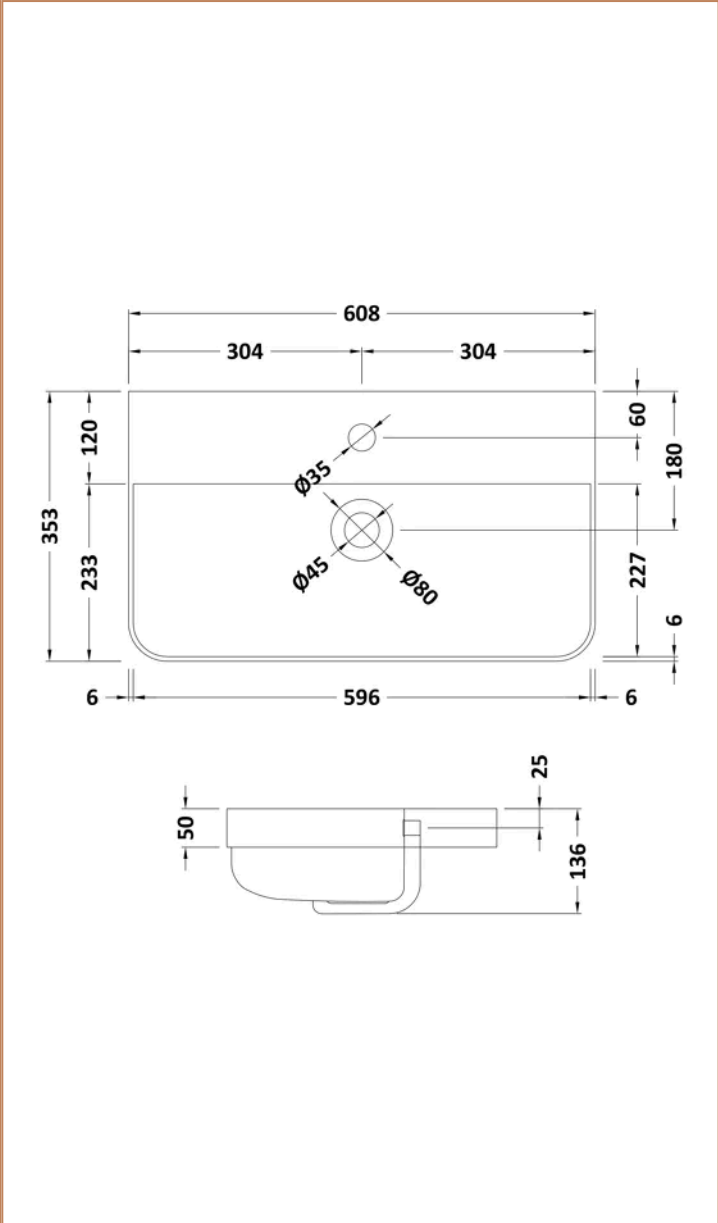

### Product Dimensions

Product	539 x 579 x 342mm (H x W x D)
Packaged	560 x 600 x 340mm (H x W x D)
Nett Weight	17.5 kg
Packaged Weight	18 kg

**Product Dimensions**

Product	135 x 605 x 355mm (H x W x D)
Packaged	415 x 640 x 210mm (H x W x D)
Nett Weight	10 kg
Packaged Weight	10.5 kg

**Product Details**

Country of Origin	China
Product Material	Vitreous China
Colour/Finish	White
Ce Certified	Yes
Inner Bowl Height	86 mm
No. Of Tapholes	1
Number Of Bowls	1

**Brand:** nuie

**Description:** nuie Arvan Chrome Mono Basin Mixer With Push Button Waste

**Product Dimensions**

Product	160 x 52 x 147mm (H x W x D)
Packaged	95 x 225 x 275mm (H x W x D)
Outer Box	500 x 500 x 300mm (H x W x D)
Nett Weight	1.75 kg
Packaged Weight	1.75 kg

**Packaging Details**

Label Size (mm)	50 x 100
Label Colour	White
Label Qty	1.0000

**Product Details**

Country of Origin	China
Product Material	Brass,Plastic
Control Type	Manual
Waste Type	Push Button
WRAS Approved	Yes
Valve/Cartridge Type	Single Lever Cartridge
Colour/Finish	Chrome
Mount Type	Deck
Style	Contemporary
Handle Type	Lever/Round
TMV2 Approved	No
TMV3 Approved	No
Pipe Size	1/2"
Min Operating Pressure	0.2 Bar
Minimum Operation Pressure	0 Bar
Tap Spout Height	102 mm
Tap Spout Projection	110 mm
Tap Tails Included	Yes
Valve / Cartridge Type	Single Lever Cartridge
Waste Included	Yes
Wras Approval No	2204060