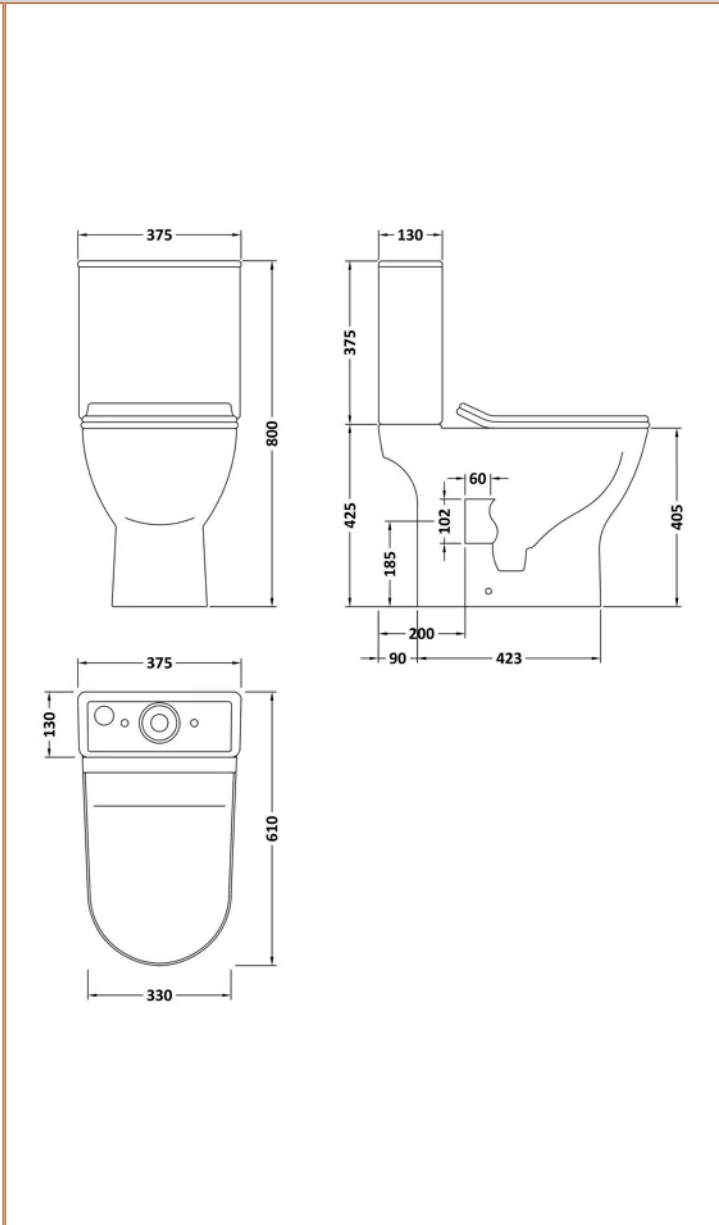

Sales Code: NCG350

Barcode: 5056211868255

Brand: nuie

Description: nuie Freya Close Coupled Toilet

Product Dimensions

Product	800 x 375 x 610mm (H x W x D)
Packaged	435 x 770 x 420mm (H x W x D)
Nett Weight	33 kg
Packaged Weight	34 kg

Product Details

Country of Origin	China
Product Material	Vitreous China
Colour/Finish	White
Style	Contemporary
Ce Certified	Yes
Includes Seat	Yes
Pan Type	Short Projection