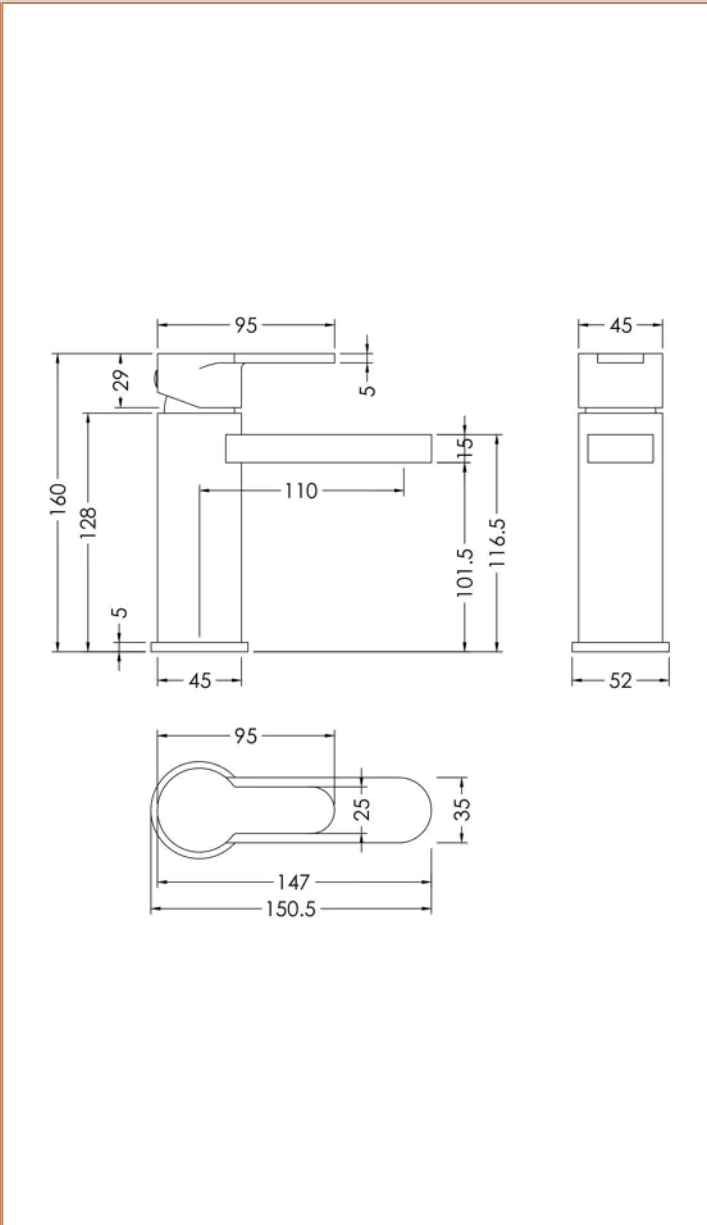

### Product Dimensions

Product	539 x 579 x 342mm (H x W x D)
Packaged	560 x 600 x 340mm (H x W x D)
Nett Weight	17.5 kg
Packaged Weight	18 kg

**Product Dimensions**

Product	135 x 605 x 355mm (H x W x D)
Packaged	415 x 640 x 210mm (H x W x D)
Nett Weight	10 kg
Packaged Weight	10.5 kg

**Product Details**

Country of Origin	China
Product Material	Vitreous China
Colour/Finish	White
Ce Certified	Yes
Inner Bowl Height	86 mm
No. Of Tapholes	1
Number Of Bowls	1

**Brand:** nuie

**Description:** nuie Arvan Chrome Mono Basin Mixer With Push Button Waste

**Product Dimensions**

Product	160 x 52 x 147mm (H x W x D)
Packaged	95 x 225 x 275mm (H x W x D)
Outer Box	500 x 500 x 300mm (H x W x D)
Nett Weight	1.75 kg
Packaged Weight	1.75 kg

**Packaging Details**

Label Size (mm)	50 x 100
Label Colour	White
Label Qty	1.0000

**Product Details**

Country of Origin	China
Product Material	Brass,Plastic
Control Type	Manual
Waste Type	Push Button
WRAS Approved	Yes
Valve/Cartridge Type	Single Lever Cartridge
Colour/Finish	Chrome
Mount Type	Deck
Style	Contemporary
Handle Type	Lever/Round
TMV2 Approved	No
TMV3 Approved	No
Pipe Size	1/2"
Min Operating Pressure	0.2 Bar
Minimum Operation Pressure	0 Bar
Tap Spout Height	102 mm
Tap Spout Projection	110 mm
Tap Tails Included	Yes
Valve / Cartridge Type	Single Lever Cartridge
Waste Included	Yes
Wras Approval No	2204060