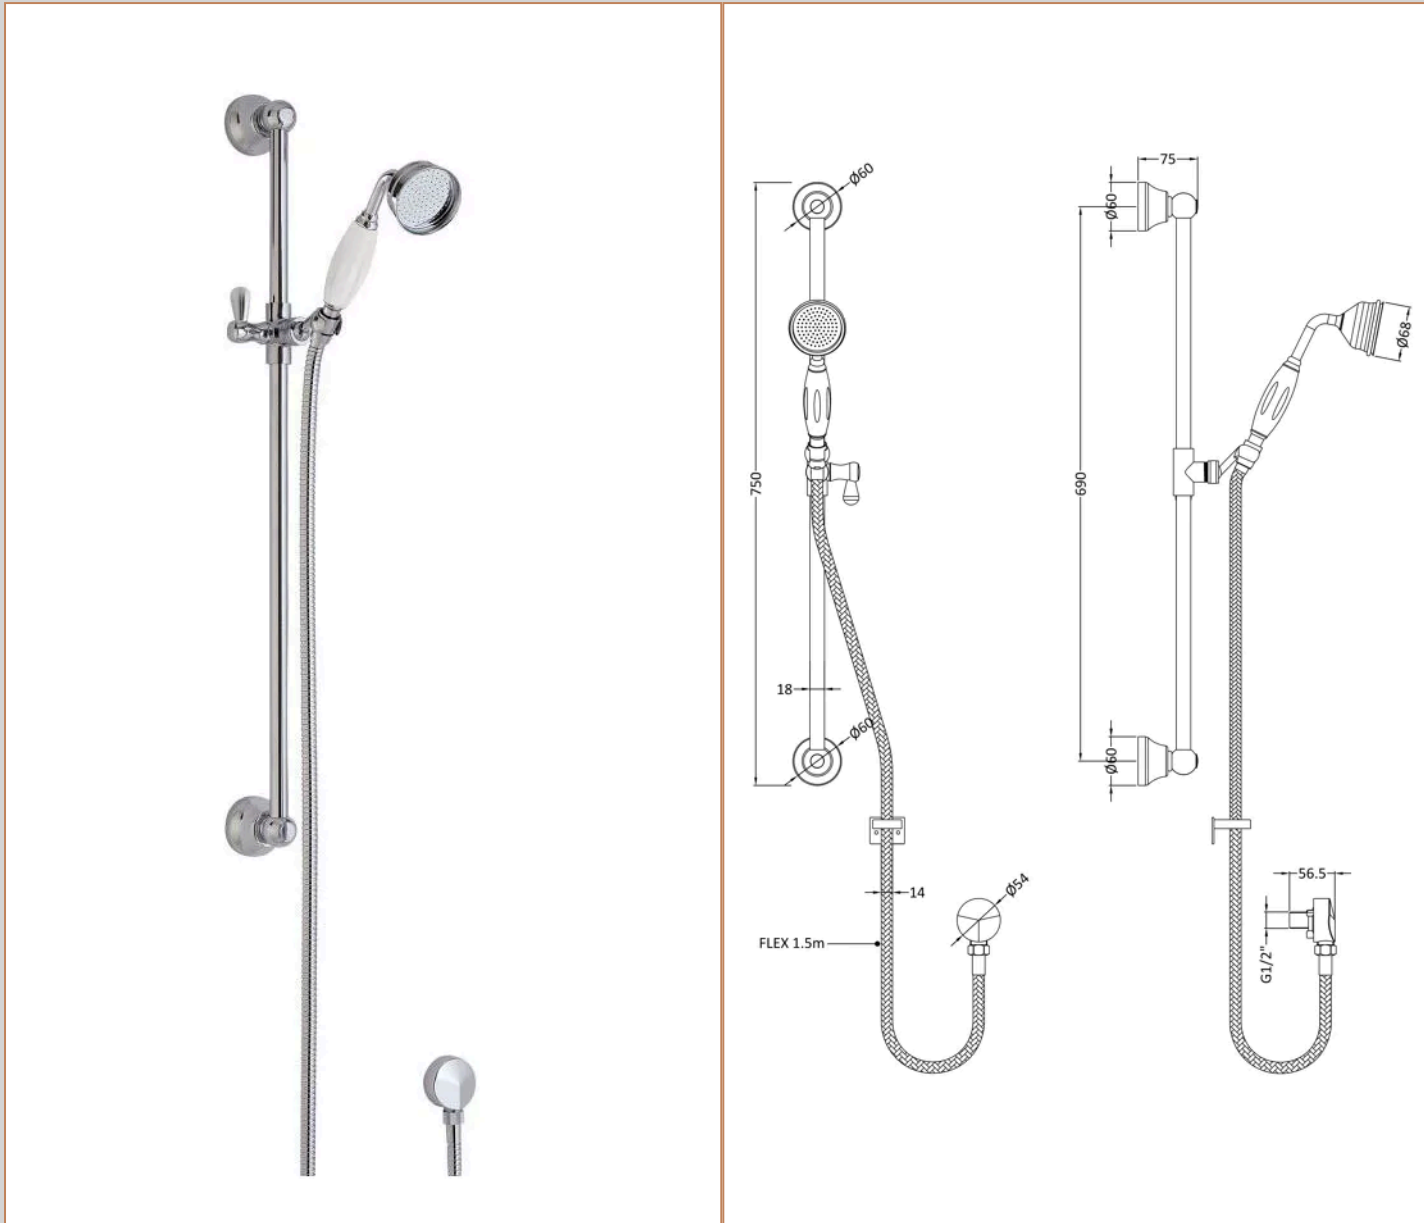

Sales Code: TSVT104

Barcode: 5056211804192

Brand: Hudson Reed

Description: Hudson Reed Topaz Chrome Exposed Dual Shower Valve

Product Dimensions

Product	166 x 196 x 153mm (H x W x D)
Packaged	185 x 240 x 240mm (H x W x D)
Nett Weight	3.2 kg
Packaged Weight	3.44 kg

Packaging Details

Label Size (mm)	50 x 100
Label Colour	White
Label Qty	2.0000

Product Details

Country of Origin	United Kingdom
Product Material	Brass
Control Type	Manual
WRAS Approved	No
Colour/Finish	Chrome
Mount Type	Wall Hung
Style	Traditional
Handle Type	Lever
TMV2 Approved	No
TMV3 Approved	No
Pipe Centres	150
Handset Included	No
Head Included	No
Min Operating Pressure	0.1 Bar
Minimum Operation Pressure	0 Bar
No. Outlets	1.0000
Outlet Elbow Supplied	No

Sales Code: A3211

Barcode: 5055146101079

Brand: nuie

Description: Chrome Shower Slide Rail Kit Slider Rail Kit

Product Dimensions

Product	750 x 70 x 150mm (H x W x D)
Packaged	80 x 125 x 785mm (H x W x D)
Outer Box	340 x 400 x 800mm (H x W x D)
Nett Weight	1.47 kg
Packaged Weight	1.97 kg

Packaging Details

Label Size (mm)	50 x 100
Label Colour	White
Label Qty	2.0000

Product Details

Country of Origin	China
Product Material	Brass Abs
Control Type	Not Applicable
WRAS Approved	No
Colour/Finish	Chrome
Mount Type	Surface/Wall
Style	Traditional
Easy Clean	No
TMV2 Approved	No
TMV3 Approved	No
Handset Included	Yes
Head Included	No
Hose Included	Yes
Hose Length	1500 mm
Min Operating Pressure	0.1 Bar
Minimum Operation Pressure	0 Bar
No. Outlets	1.0000
Outlet Elbow Supplied	Yes