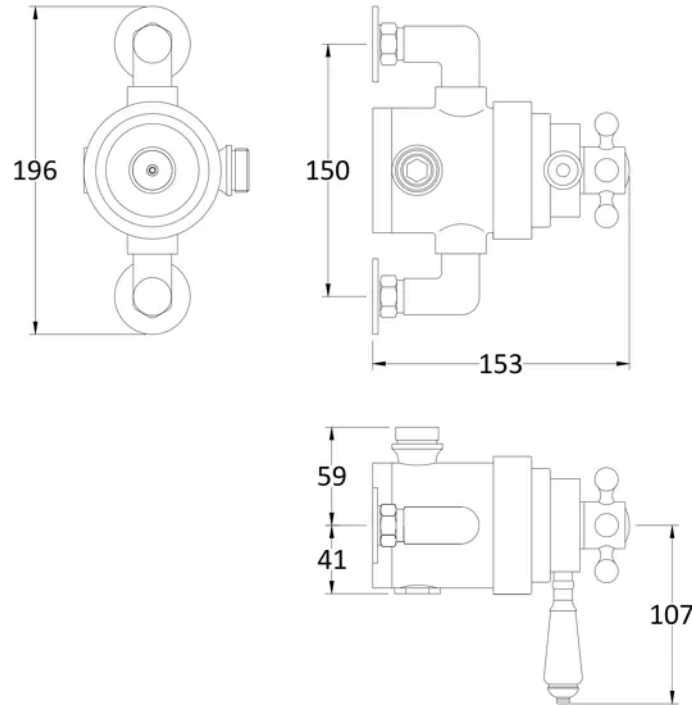

Sales Code: SBT133DU1

Barcode: 5056462611037

Brand: nuie

Description: nuie Chrome Dual Exposed Shower Valve With Slide Rail Kit

Technical Drawing Not Available

Product Dimensions

Product	750 x 70 x 150mm (H x W x D)
Nett Weight	0.1 kg
Packaged Weight	0.1 kg

Sales Code: TSVT104

Barcode: 5056211804192

Brand: Hudson Reed

Description: Hudson Reed Topaz Chrome Exposed Dual Shower Valve

Product Dimensions

Product	166 x 196 x 153mm (H x W x D)
Packaged	185 x 240 x 240mm (H x W x D)
Nett Weight	3.2 kg
Packaged Weight	3.44 kg

Packaging Details

Label Size (mm)	50 x 100
Label Colour	White
Label Qty	2.0000

Product Details

Country of Origin	United Kingdom
Product Material	Brass
Control Type	Manual
WRAS Approved	No
Colour/Finish	Chrome
Mount Type	Wall Hung
Style	Traditional
Handle Type	Lever
TMV2 Approved	No
TMV3 Approved	No
Pipe Centres	150
Handset Included	No
Head Included	No
Min Operating Pressure	0.1 Bar
Minimum Operation Pressure	0 Bar
No. Outlets	1.0000
Outlet Elbow Supplied	No

Packaging Details

Label Size (mm)	50 x 100
Label Colour	White
Label Qty	2.0000

Product Details

Country of Origin	China
Product Material	Brass Abs
Control Type	Not Applicable
WRAS Approved	No
Colour/Finish	Chrome
Mount Type	Surface/Wall
Style	Traditional
Easy Clean	No
TMV2 Approved	No
TMV3 Approved	No
Handset Included	Yes
Head Included	No
Hose Included	Yes
Hose Length	1500 mm
Min Operating Pressure	0.1 Bar
Minimum Operation Pressure	0 Bar
No. Outlets	1.0000
Outlet Elbow Supplied	Yes