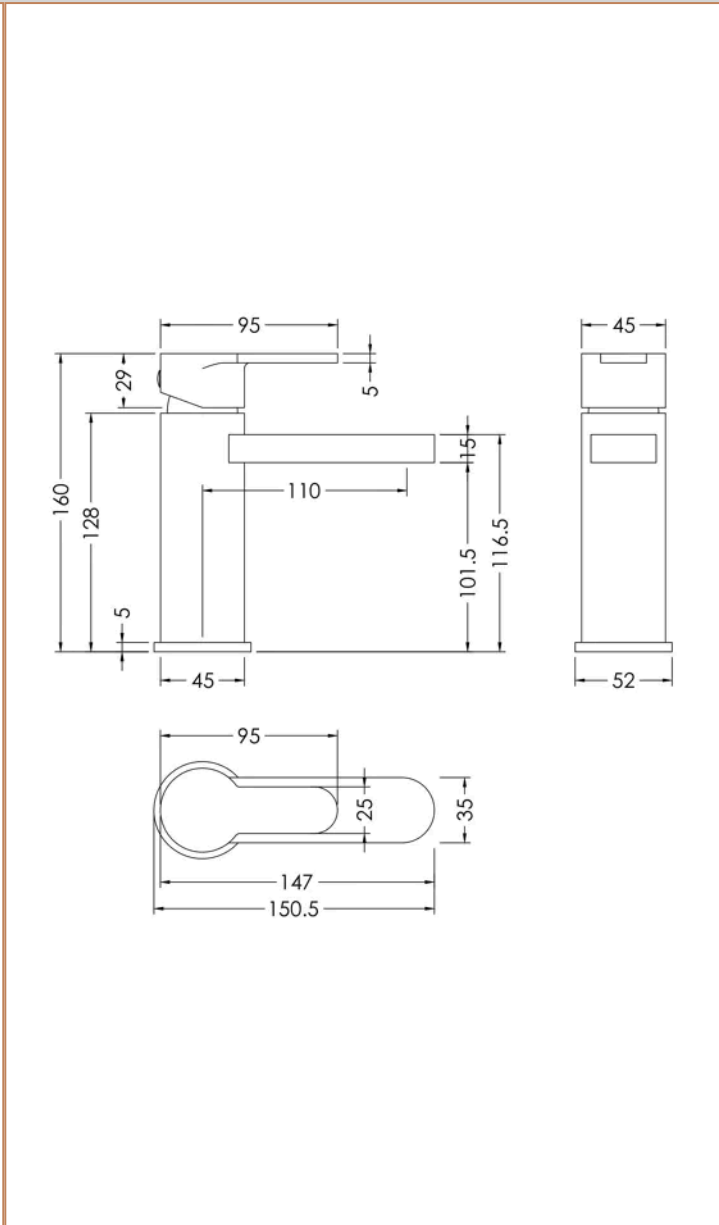

Product Dimensions

Product	135 x 405 x 355mm (H x W x D)
Packaged	415 x 440 x 210mm (H x W x D)
Nett Weight	9.5 kg
Packaged Weight	10 kg

Product Details

Country of Origin	China
Product Material	Vitreous China
Colour/Finish	White
Ce Certified	Yes
Inner Bowl Height	86 mm
No. Of Tapholes	1
Number Of Bowls	1

Brand: nuie

Description: nuie Arvan Chrome Mono Basin Mixer With Push Button Waste

Product Dimensions

Product	160 x 52 x 147mm (H x W x D)
Packaged	95 x 225 x 275mm (H x W x D)
Outer Box	500 x 500 x 300mm (H x W x D)
Nett Weight	1.75 kg
Packaged Weight	1.75 kg

Packaging Details

Label Size (mm)	50 x 100
Label Colour	White
Label Qty	1.0000

Product Details

Country of Origin	China
Product Material	Brass, Plastic
Control Type	Manual
Waste Type	Push Button
WRAS Approved	Yes
Valve/Cartridge Type	Single Lever Cartridge
Colour/Finish	Chrome
Mount Type	Deck
Style	Contemporary
Handle Type	Lever/Round
TMV2 Approved	No
TMV3 Approved	No
Pipe Size	1/2"
Min Operating Pressure	0.2 Bar
Minimum Operation Pressure	0 Bar
Tap Spout Height	102 mm
Tap Spout Projection	110 mm
Tap Tails Included	Yes
Valve / Cartridge Type	Single Lever Cartridge
Waste Included	Yes
Wras Approval No	2204060