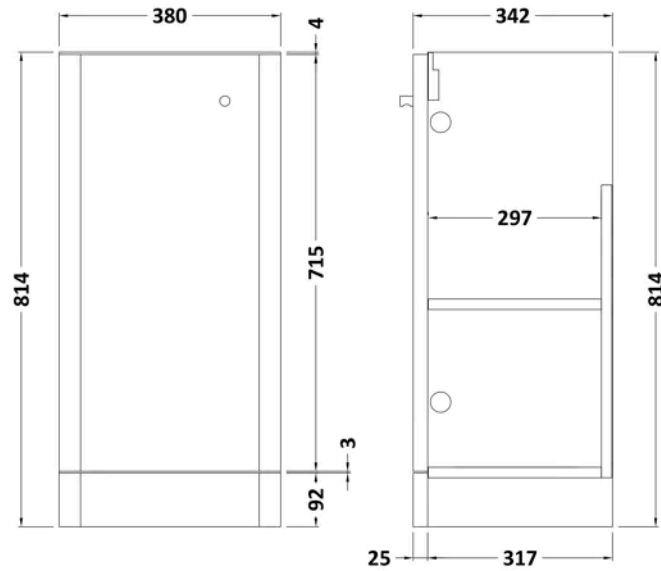

Sales Code: FUZRC010

Barcode: 5056678404195

Brand: nuie

Description: nuie Deco 379mm Floor Standing Cloakroom Suite

Technical Drawing Not Available

Product Dimensions

Product	814 x 379 x 342 x 379mm (H x W x D x L)
Nett Weight	0.01 kg
Packaged Weight	0.01 kg

Sales Code: RC0102

Barcode: 5056211853329

Brand: nuie

Description: nuie core 400mm Gloss White 1-Door Floor Standing Vanity Unit

Product Dimensions

Product	814 x 379 x 342mm (H x W x D)
Packaged	835 x 400 x 340mm (H x W x D)
Nett Weight	15.5 kg
Packaged Weight	16 kg

Product Dimensions

Product	135 x 405 x 355mm (H x W x D)
Packaged	415 x 440 x 210mm (H x W x D)
Nett Weight	9.5 kg
Packaged Weight	10 kg

Product Details

Country of Origin	China
Product Material	Vitreous China
Colour/Finish	White
Ce Certified	Yes
Inner Bowl Height	86 mm
No. Of Tapholes	1
Number Of Bowls	1

Packaging Details

Label Size (mm)	50 x 100
Label Colour	White
Label Qty	1.0000

Product Details

Country of Origin	China
Product Material	Brass, Plastic
Control Type	Manual
Waste Type	Push Button
WRAS Approved	Yes
Valve/Cartridge Type	Single Lever Cartridge
Colour/Finish	Chrome
Mount Type	Deck
Style	Contemporary
Handle Type	Lever/Round
TMV2 Approved	No
TMV3 Approved	No
Pipe Size	1/2"
Min Operating Pressure	0.2 Bar
Minimum Operation Pressure	0 Bar
Tap Spout Height	102 mm
Tap Spout Projection	110 mm
Tap Tails Included	Yes
Valve / Cartridge Type	Single Lever Cartridge
Waste Included	Yes
Wras Approval No	2204060