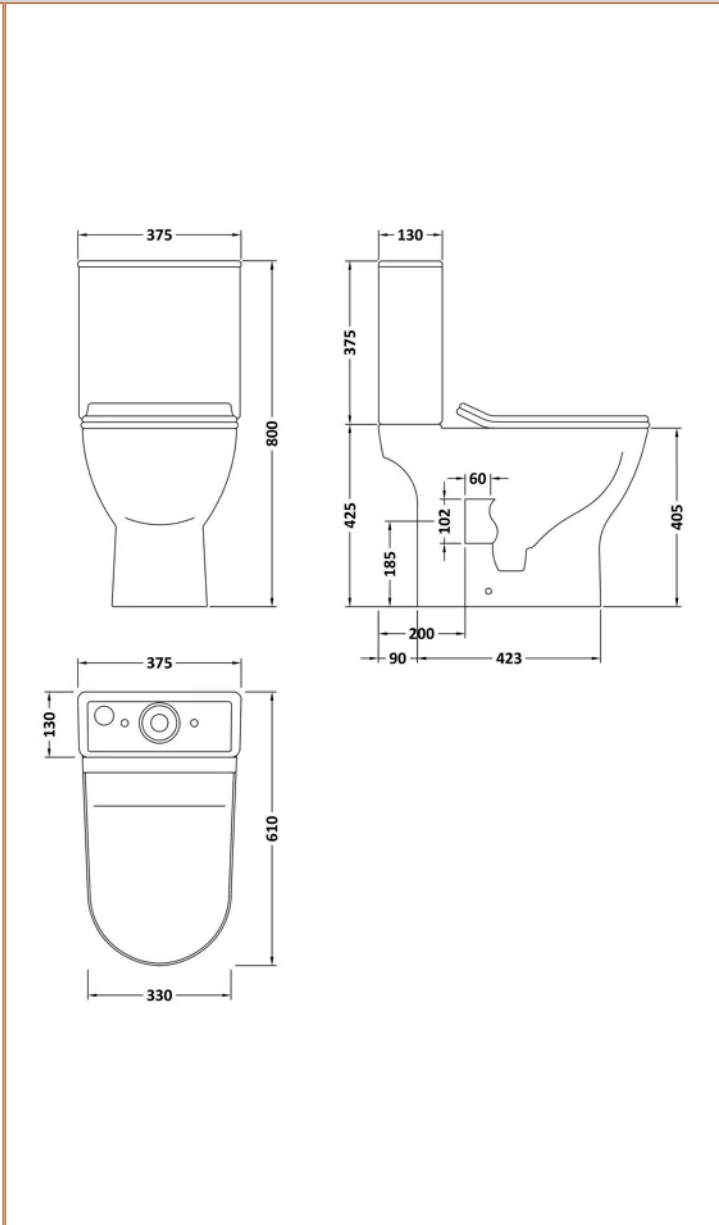

Product Dimensions

Product	135 x 405 x 355mm (H x W x D)
Packaged	415 x 440 x 210mm (H x W x D)
Nett Weight	9.5 kg
Packaged Weight	10 kg

Product Details

Country of Origin	China
Product Material	Vitreous China
Colour/Finish	White
Ce Certified	Yes
Inner Bowl Height	86 mm
No. Of Tapholes	1
Number Of Bowls	1

Sales Code: NCG350

Barcode: 5056211868255

Brand: nuie

Description: nuie Freya Close Coupled Toilet

Product Dimensions

Product	800 x 375 x 610mm (H x W x D)
Packaged	435 x 770 x 420mm (H x W x D)
Nett Weight	33 kg
Packaged Weight	34 kg

Brand: nuie

Description: nuie Arvan Chrome Mono Basin Mixer With Push Button Waste

Product Dimensions

Product	160 x 52 x 147mm (H x W x D)
Packaged	95 x 225 x 275mm (H x W x D)
Outer Box	500 x 500 x 300mm (H x W x D)
Nett Weight	1.75 kg
Packaged Weight	1.75 kg

Packaging Details

Label Size (mm)	50 x 100
Label Colour	White
Label Qty	1.0000

Product Details

Country of Origin	China
Product Material	Brass, Plastic
Control Type	Manual
Waste Type	Push Button
WRAS Approved	Yes
Valve/Cartridge Type	Single Lever Cartridge
Colour/Finish	Chrome
Mount Type	Deck
Style	Contemporary
Handle Type	Lever/Round
TMV2 Approved	No
TMV3 Approved	No
Pipe Size	1/2"
Min Operating Pressure	0.2 Bar
Minimum Operation Pressure	0 Bar
Tap Spout Height	102 mm
Tap Spout Projection	110 mm
Tap Tails Included	Yes
Valve / Cartridge Type	Single Lever Cartridge
Waste Included	Yes
Wras Approval No	2204060