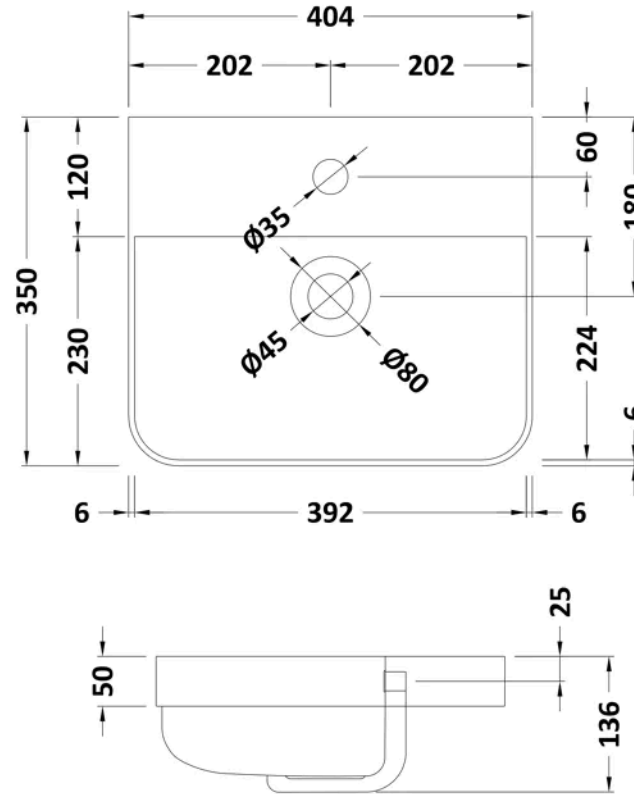

Sales Code: RC0102

Barcode: 5056211853329

Brand: nuie

Description: nuie core 400mm Gloss White 1-Door Floor Standing Vanity Unit

Product Dimensions

Product	814 x 379 x 342mm (H x W x D)
Packaged	835 x 400 x 340mm (H x W x D)
Nett Weight	15.5 kg
Packaged Weight	16 kg

Product Dimensions

Product	135 x 405 x 355mm (H x W x D)
Packaged	415 x 440 x 210mm (H x W x D)
Nett Weight	9.5 kg
Packaged Weight	10 kg

Product Details

Country of Origin	China
Product Material	Vitreous China
Colour/Finish	White
Ce Certified	Yes
Inner Bowl Height	86 mm
No. Of Tapholes	1
Number Of Bowls	1

Brand: nuie

Description: nuie Arvan Chrome Mono Basin Mixer With Push Button Waste

Product Dimensions

Product	160 x 52 x 147mm (H x W x D)
Packaged	95 x 225 x 275mm (H x W x D)
Outer Box	500 x 500 x 300mm (H x W x D)
Nett Weight	1.75 kg
Packaged Weight	1.75 kg

Packaging Details

Label Size (mm)	50 x 100
Label Colour	White
Label Qty	1.0000

Product Details

Country of Origin	China
Product Material	Brass, Plastic
Control Type	Manual
Waste Type	Push Button
WRAS Approved	Yes
Valve/Cartridge Type	Single Lever Cartridge
Colour/Finish	Chrome
Mount Type	Deck
Style	Contemporary
Handle Type	Lever/Round
TMV2 Approved	No
TMV3 Approved	No
Pipe Size	1/2"
Min Operating Pressure	0.2 Bar
Minimum Operation Pressure	0 Bar
Tap Spout Height	102 mm
Tap Spout Projection	110 mm
Tap Tails Included	Yes
Valve / Cartridge Type	Single Lever Cartridge
Waste Included	Yes
Wras Approval No	2204060