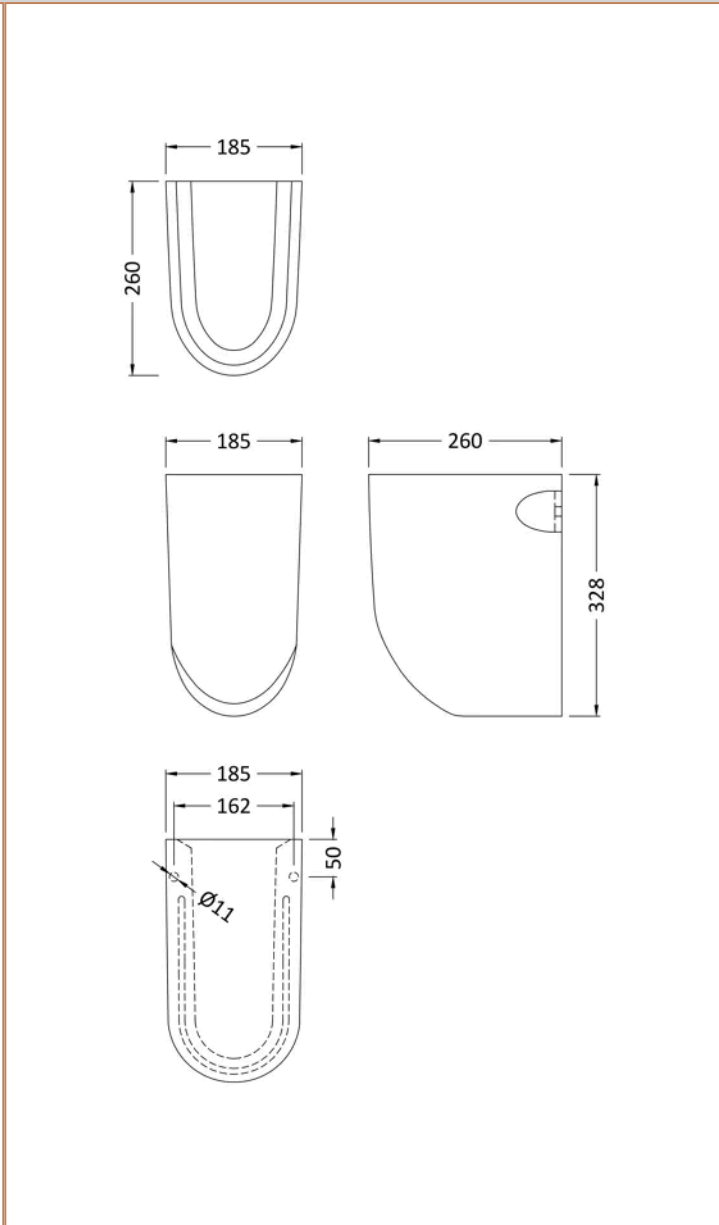

Product	390 x 380 x 145mm (H x W x D)
Packaged	410 x 425 x 170mm (H x W x D)
Nett Weight	13.5 kg
Packaged Weight	13.7 kg

**Product Details**

Product Material	Vitreous China
Colour/Finish	White
Ce Certified	Yes

### Product Dimensions

Product	175 x 500 x 416mm (H x W x D)
Packaged	192 x 570 x 440mm (H x W x D)
Nett Weight	15 kg
Packaged Weight	15.2 kg

### Product Details

Country of Origin	China
Product Material	Vitreous China
Colour/Finish	White
Ce Certified	Yes
Inner Bowl Height	130 mm
No. Of Tapholes	1
Number Of Bowls	1

**Sales Code:** NCS207

**Barcode:** 5055275811252

**Brand:** nuie

**Description:** nuie Ivo 328mm Semi Pedestal

**Product Dimensions**

Product	328 x 185 x 260mm (H x W x D)
Packaged	390 x 195 x 280mm (H x W x D)
Nett Weight	6.8 kg
Packaged Weight	7 kg

**Product Details**