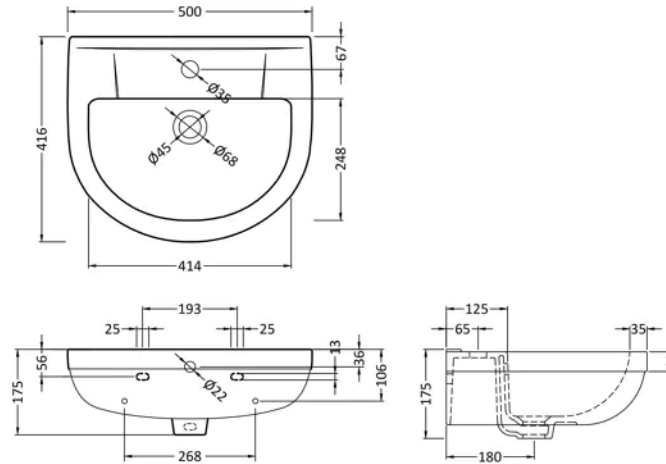

Product	390 x 380 x 145mm (H x W x D)
Packaged	410 x 425 x 170mm (H x W x D)
Nett Weight	13.5 kg
Packaged Weight	13.7 kg

**Product Details**

Product Material	Vitreous China
Colour/Finish	White
Ce Certified	Yes

**Packaging Details**

Label Size (mm)	50 x 100
-----------------	----------

**Product Details**

Country of Origin	China
Product Material	Stainless Steel Nylon,Urea
Colour/Finish	White
Style	Contemporary
Fixings Included	Yes
Ce Certified	No
Declaration Of Performance	No
Hinge Centres (Max)	175 mm
Hinge Centres (Min)	70 mm
Toilet Seat Function	Soft Close
Toilet Seat Hinge Type	Quick Release
Toilet Seat Type	D Shape

### Product Dimensions

Product	175 x 500 x 416mm (H x W x D)
Packaged	192 x 570 x 440mm (H x W x D)
Nett Weight	15 kg
Packaged Weight	15.2 kg

### Product Details

Country of Origin	China
Product Material	Vitreous China
Colour/Finish	White
Ce Certified	Yes
Inner Bowl Height	130 mm
No. Of Tapholes	1
Number Of Bowls	1

**Sales Code:** NCS207

**Barcode:** 5055275811252