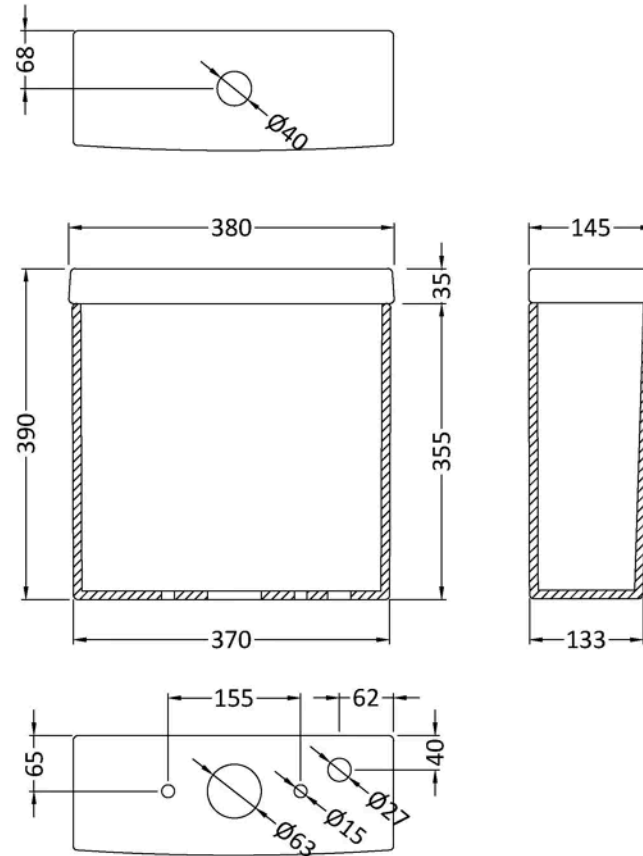

Sales Code: NCH601

Barcode: 5055275827123

Brand: nuie

Description: nuie Harmony Cistern & Fittings

Product Dimensions

Product	390 x 380 x 145mm (H x W x D)
Packaged	410 x 425 x 170mm (H x W x D)
Nett Weight	13.5 kg
Packaged Weight	13.7 kg

Product Details

Product Material	Vitreous China
Colour/Finish	White
Ce Certified	Yes