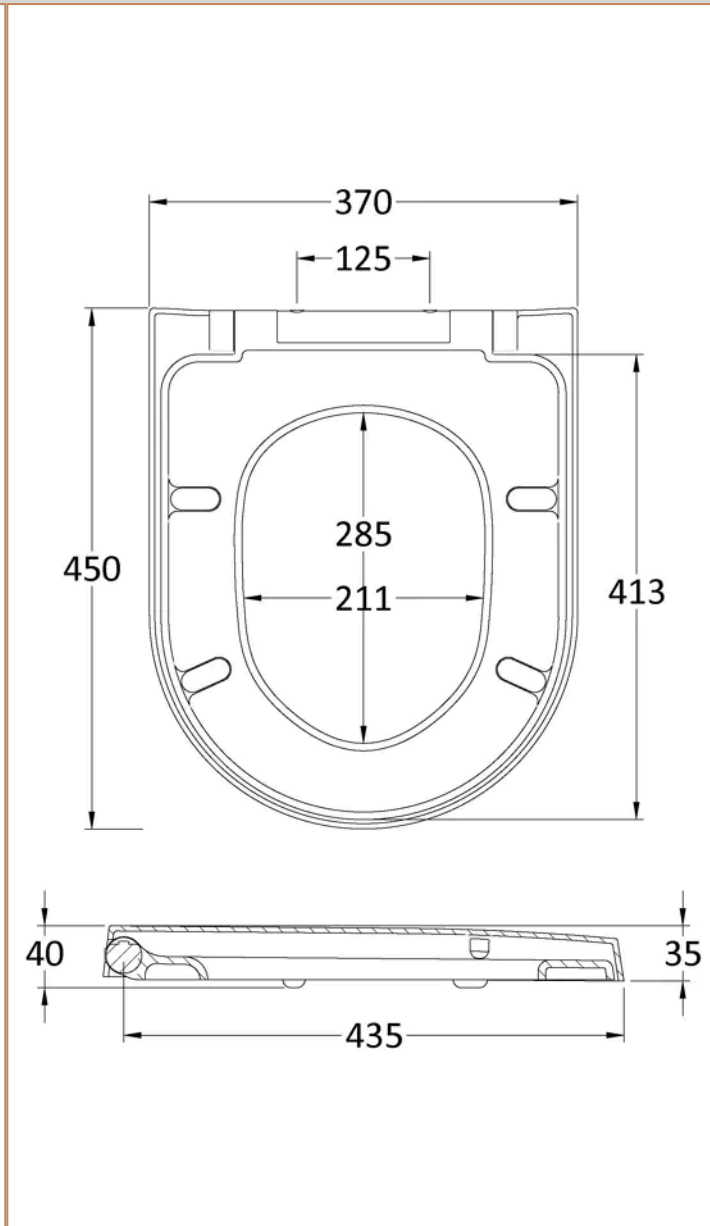

Sales Code: NTS007

Barcode: 5060272829780

Brand: nuie

Description: D-Shaped Soft Close Toilet Seat With Quick Release Hinge

Product Dimensions

Product	40 x 370 x 450mm (H x W x D)
Packaged	60 x 380 x 465mm (H x W x D)
Outer Box	395mm (H)
Nett Weight	2.2 kg
Packaged Weight	2.34 kg

Packaging Details

Label Size (mm)	50 x 100

Product Details

Country of Origin	China
Product Material	Stainless Steel Nylon,Urea
Colour/Finish	White
Style	Contemporary
Fixings Included	Yes
Ce Certified	No
Declaration Of Performance	No
Hinge Centres (Max)	175 mm
Hinge Centres (Min)	70 mm
Toilet Seat Function	Soft Close
Toilet Seat Hinge Type	Quick Release
Toilet Seat Type	D Shape