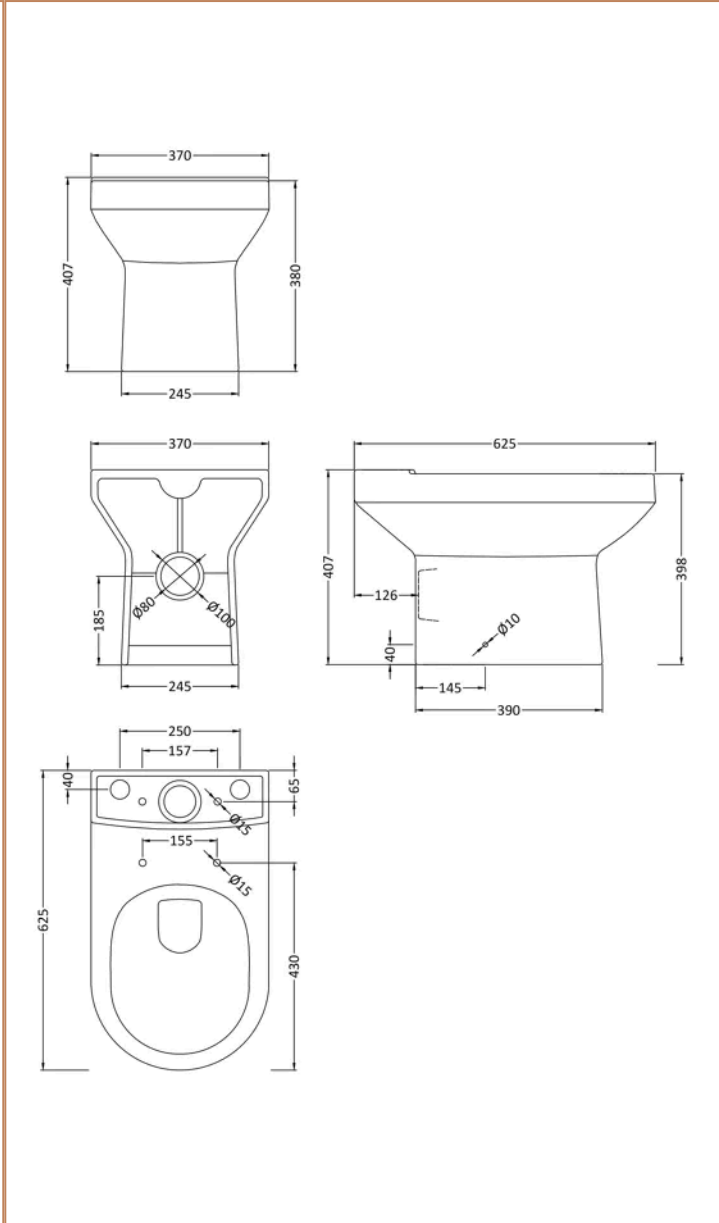

**Product Details**

Country of Origin	China
Product Material	Stainless Steel Nylon,Urea,Vitreous China
Colour/Finish	White
Style	Contemporary
Bottle Trap Included	No
Cistern Fittings	Loose 6/3L
Cistern Lever Type	Plastic Chrome Plated
Flush Operating Type	Push Button
Hinge Centres (Max)	175 mm
Hinge Centres (Min)	70 mm
Includes Seat	Yes
Inner Bowl Depth	130 mm
Inner Bowl Height	130 mm
Inner Bowl Width	415 mm
Maximum Projection	645 mm
No. Of Tapholes	1
Number Of Bowls	1
Overflow Cover Included	No
Pan Trap Style	P-Trap
Pan Type	Open To Wall
Tap Included	No
Toilet Seat Function	Soft Close
Toilet Seat Hinge Type	Quick Release
Toilet Seat Type	D Shape
Waste Included	No

**Sales Code:** NCH600B

**Barcode:** 5055275827116

**Brand:** nuie

**Description:** nuie Harmony Back to Wall Toilet

**Product Dimensions**

Product	407 x 370 x 625mm (H x W x D)
Packaged	445 x 400 x 650mm (H x W x D)
Nett Weight	25.5 kg
Packaged Weight	26 kg

Product	390 x 380 x 145mm (H x W x D)
Packaged	410 x 425 x 170mm (H x W x D)
Nett Weight	13.5 kg
Packaged Weight	13.7 kg

**Product Details**

Product Material	Vitreous China
Colour/Finish	White
Ce Certified	Yes

**Packaging Details**

Label Size (mm)	50 x 100
-----------------	----------

**Product Details**

Country of Origin	China
Product Material	Stainless Steel Nylon,Urea
Colour/Finish	White
Style	Contemporary
Fixings Included	Yes
Ce Certified	No
Declaration Of Performance	No
Hinge Centres (Max)	175 mm
Hinge Centres (Min)	70 mm
Toilet Seat Function	Soft Close
Toilet Seat Hinge Type	Quick Release
Toilet Seat Type	D Shape