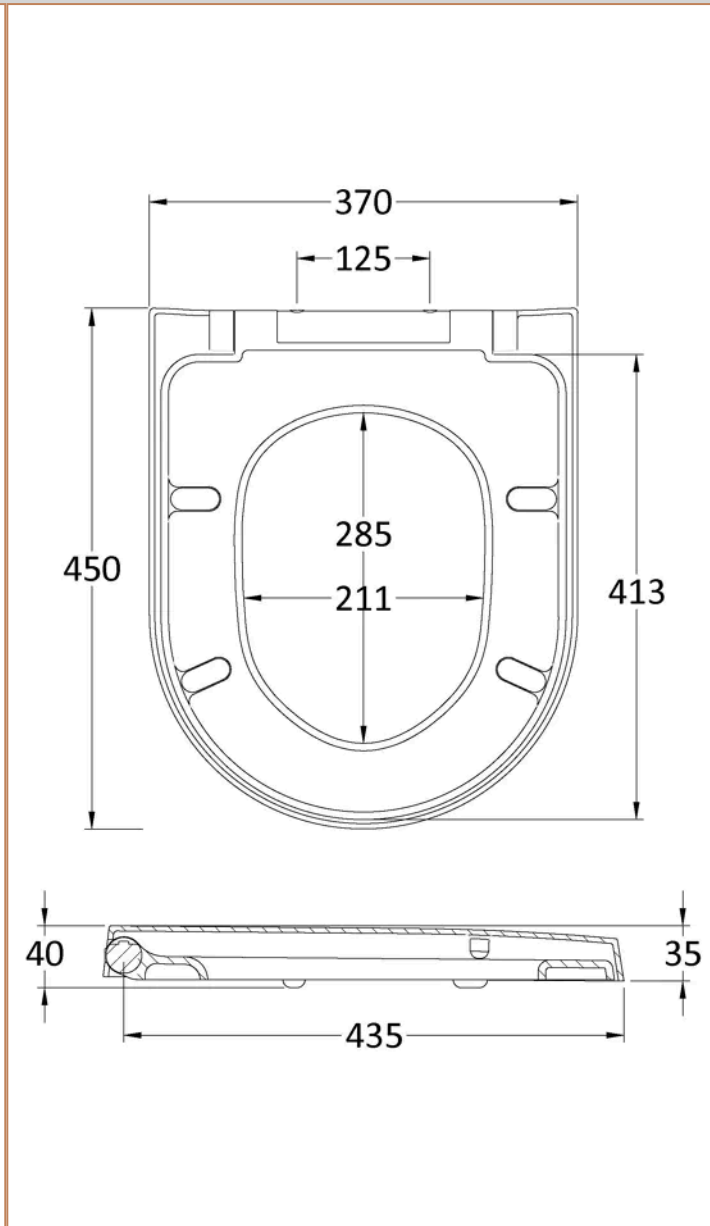

Product Dimensions

Product	810 x 355 x 645mm (H x W x D)
Nett Weight	0.1 kg
Packaged Weight	0.1 kg

Product Details

Country of Origin	China
Product Material	Stainless Steel Nylon,Urea,Vitreous China
Colour/Finish	White
Style	Contemporary
Cistern Fittings	Loose 6/3L
Cistern Lever Type	Plastic Chrome Plated
Flush Operating Type	Push Button
Hinge Centres (Max)	175 mm
Hinge Centres (Min)	70 mm
Includes Seat	Yes
Inner Bowl Depth	130 mm
Inner Bowl Height	130 mm
Inner Bowl Width	415 mm
No. Of Tapholes	1
Number Of Bowls	1
Overflow Cover Included	Yes
Pan Trap Style	P-Trap
Pan Type	Open To Wall
Tap Included	No
Toilet Seat Function	Soft Close
Toilet Seat Hinge Type	Quick Release
Toilet Seat Type	D Shape
Waste Included	No

Product Details

Product Material	Vitreous China
Colour/Finish	White
Ce Certified	Yes

Sales Code: NCH601

Barcode: 5055275827123

Brand: nuie

Description: nuie Harmony Cistern & Fittings

Product Dimensions

Product	390 x 380 x 145mm (H x W x D)
Packaged	410 x 425 x 170mm (H x W x D)
Nett Weight	13.5 kg
Packaged Weight	13.7 kg

Product Dimensions

Product	40 x 370 x 450mm (H x W x D)
Packaged	60 x 380 x 465mm (H x W x D)
Outer Box	395mm (H)
Nett Weight	2.2 kg
Packaged Weight	2.34 kg

Packaging Details

Label Size (mm)	50 x 100
-----------------	----------

Sales Code: NCH604

Barcode: 5055275827147

Brand: nuie

Description: nuie Harmony 1 Tap Hole 500mm Ceramic Basin

Product Dimensions

Product	175 x 500 x 416mm (H x W x D)
Packaged	192 x 570 x 440mm (H x W x D)
Nett Weight	15 kg
Packaged Weight	15.2 kg