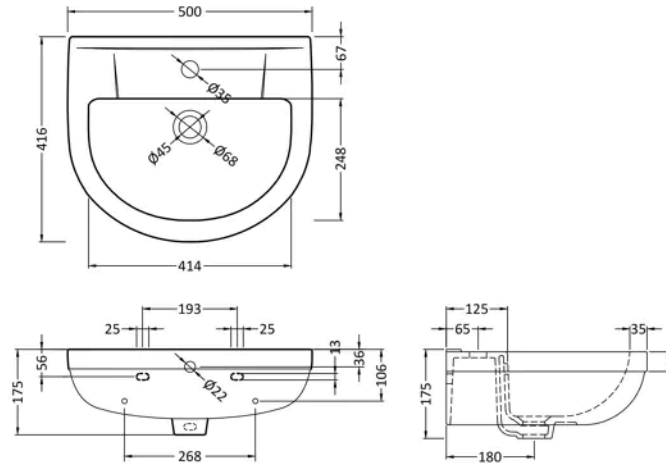

Product Dimensions

Product	810 x 355 x 645mm (H x W x D)
Nett Weight	0.1 kg
Packaged Weight	0.1 kg

Product Details

Country of Origin	China
Product Material	Stainless Steel Nylon,Urea,Vitreous China
Colour/Finish	White
Style	Contemporary
Cistern Fittings	Loose 6/3L
Cistern Lever Type	Plastic Chrome Plated
Flush Operating Type	Push Button
Hinge Centres (Max)	175 mm
Hinge Centres (Min)	70 mm
Includes Seat	Yes
Inner Bowl Depth	130 mm
Inner Bowl Height	130 mm
Inner Bowl Width	415 mm
No. Of Tapholes	1
Number Of Bowls	1
Overflow Cover Included	Yes
Pan Trap Style	P-Trap
Pan Type	Open To Wall
Tap Included	No
Toilet Seat Function	Soft Close
Toilet Seat Hinge Type	Quick Release
Toilet Seat Type	D Shape
Waste Included	No

Product Dimensions

Product	40 x 370 x 450mm (H x W x D)
Packaged	60 x 380 x 465mm (H x W x D)
Outer Box	395mm (H)
Nett Weight	2.2 kg
Packaged Weight	2.34 kg

Packaging Details

Label Size (mm)	50 x 100
-----------------	----------

Sales Code: NCH604

Barcode: 5055275827147

Brand: nuie

Description: nuie Harmony 1 Tap Hole 500mm Ceramic Basin

Product Dimensions

Product	175 x 500 x 416mm (H x W x D)
Packaged	192 x 570 x 440mm (H x W x D)
Nett Weight	15 kg
Packaged Weight	15.2 kg

Product Details

Country of Origin	China
Product Material	Vitreous China
Colour/Finish	White
Ce Certified	Yes
Inner Bowl Height	130 mm
No. Of Tapholes	1
Number Of Bowls	1

Sales Code: NCH603

Barcode: 5055275827130