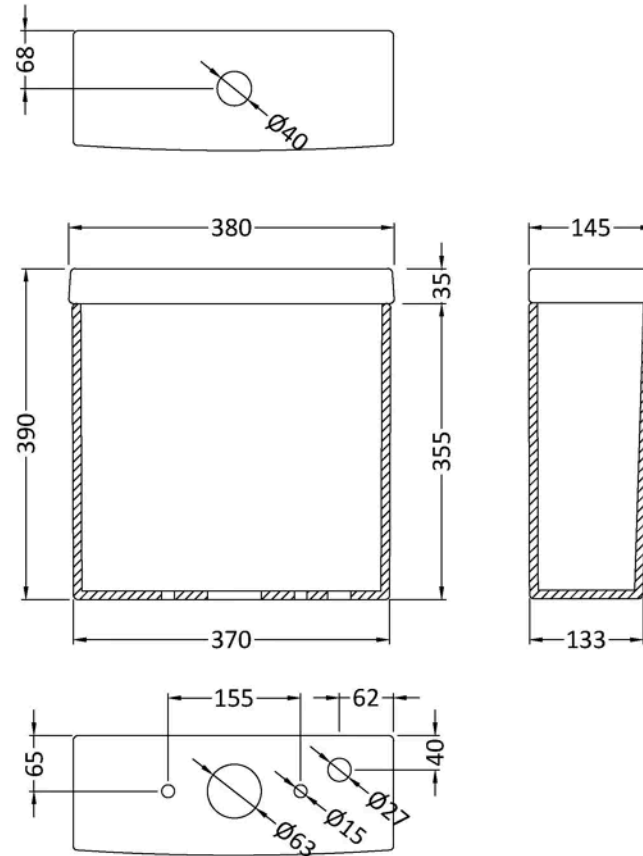

Product Dimensions

Product	810 x 355 x 645mm (H x W x D)
Nett Weight	0.1 kg
Packaged Weight	0.1 kg

Product Details

Country of Origin	China
Product Material	Stainless Steel Nylon,Urea,Vitreous China
Colour/Finish	White
Style	Contemporary
Cistern Fittings	Loose 6/3L
Cistern Lever Type	Plastic Chrome Plated
Flush Operating Type	Push Button
Hinge Centres (Max)	175 mm
Hinge Centres (Min)	70 mm
Includes Seat	Yes
Inner Bowl Depth	130 mm
Inner Bowl Height	130 mm
Inner Bowl Width	415 mm
No. Of Tapholes	1
Number Of Bowls	1
Overflow Cover Included	Yes
Pan Trap Style	P-Trap
Pan Type	Open To Wall
Tap Included	No
Toilet Seat Function	Soft Close
Toilet Seat Hinge Type	Quick Release
Toilet Seat Type	D Shape
Waste Included	No

Sales Code: NCH600B

Barcode: 5055275827116

Brand: nuie

Description: nuie Harmony Back to Wall Toilet

Product Dimensions

Product	407 x 370 x 625mm (H x W x D)
Packaged	445 x 400 x 650mm (H x W x D)
Nett Weight	25.5 kg
Packaged Weight	26 kg

Product Details

Product Material	Vitreous China
Colour/Finish	White
Ce Certified	Yes

Sales Code: NCH601

Barcode: 5055275827123

Brand: nuie

Description: nuie Harmony Cistern & Fittings

Product Dimensions

Product	390 x 380 x 145mm (H x W x D)
Packaged	410 x 425 x 170mm (H x W x D)
Nett Weight	13.5 kg
Packaged Weight	13.7 kg

Product Dimensions

Product	40 x 370 x 450mm (H x W x D)
Packaged	60 x 380 x 465mm (H x W x D)
Outer Box	395mm (H)
Nett Weight	2.2 kg
Packaged Weight	2.34 kg

Packaging Details

Label Size (mm)	50 x 100
-----------------	----------