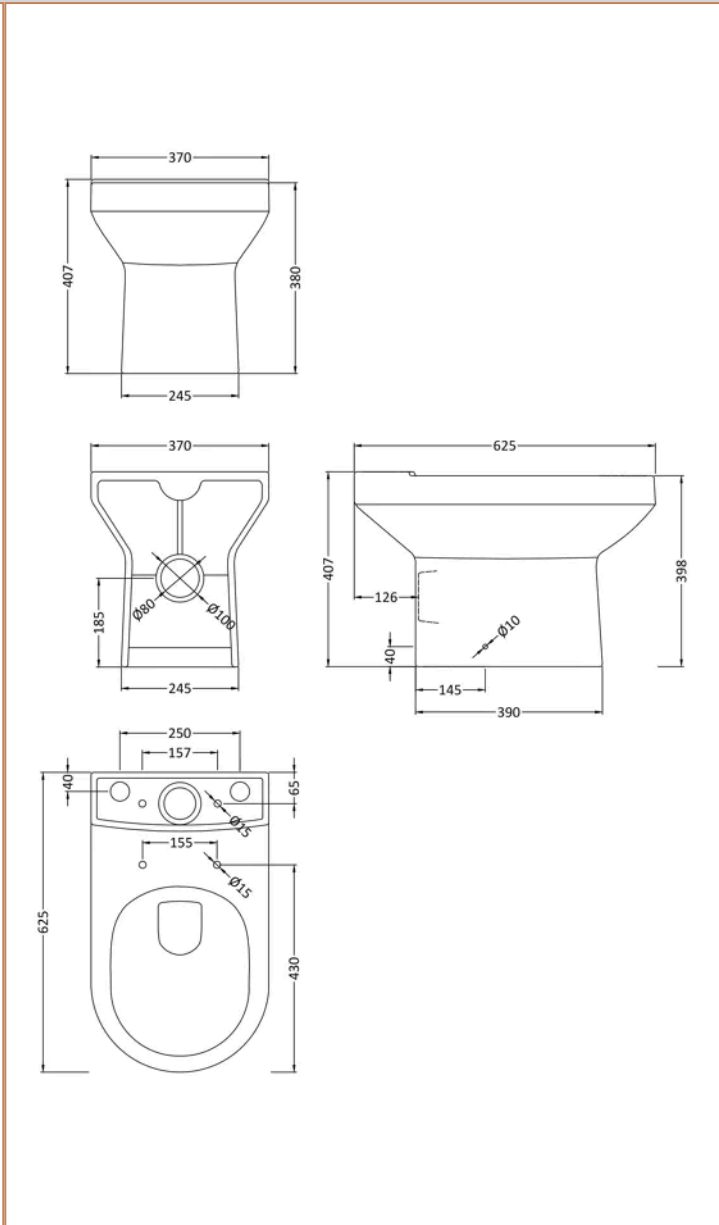

Product Dimensions

Product	810 x 355 x 645mm (H x W x D)
Nett Weight	0.1 kg
Packaged Weight	0.1 kg

Product Details

Country of Origin	China
Product Material	Stainless Steel Nylon,Urea,Vitreous China
Colour/Finish	White
Style	Contemporary
Cistern Fittings	Loose 6/3L
Cistern Lever Type	Plastic Chrome Plated
Flush Operating Type	Push Button
Hinge Centres (Max)	175 mm
Hinge Centres (Min)	70 mm
Includes Seat	Yes
Inner Bowl Depth	130 mm
Inner Bowl Height	130 mm
Inner Bowl Width	415 mm
No. Of Tapholes	1
Number Of Bowls	1
Overflow Cover Included	Yes
Pan Trap Style	P-Trap
Pan Type	Open To Wall
Tap Included	No
Toilet Seat Function	Soft Close
Toilet Seat Hinge Type	Quick Release
Toilet Seat Type	D Shape
Waste Included	No

Sales Code: NCH600B

Barcode: 5055275827116

Brand: nuie

Description: nuie Harmony Back to Wall Toilet

Product Dimensions

Product	407 x 370 x 625mm (H x W x D)
Packaged	445 x 400 x 650mm (H x W x D)
Nett Weight	25.5 kg
Packaged Weight	26 kg

Product Dimensions

Product	40 x 370 x 450mm (H x W x D)
Packaged	60 x 380 x 465mm (H x W x D)
Outer Box	395mm (H)
Nett Weight	2.2 kg
Packaged Weight	2.34 kg

Packaging Details

Label Size (mm)	50 x 100
-----------------	----------

Sales Code: NCH604

Barcode: 5055275827147

Brand: nuie

Description: nuie Harmony 1 Tap Hole 500mm Ceramic Basin

Product Dimensions

Product	175 x 500 x 416mm (H x W x D)
Packaged	192 x 570 x 440mm (H x W x D)
Nett Weight	15 kg
Packaged Weight	15.2 kg