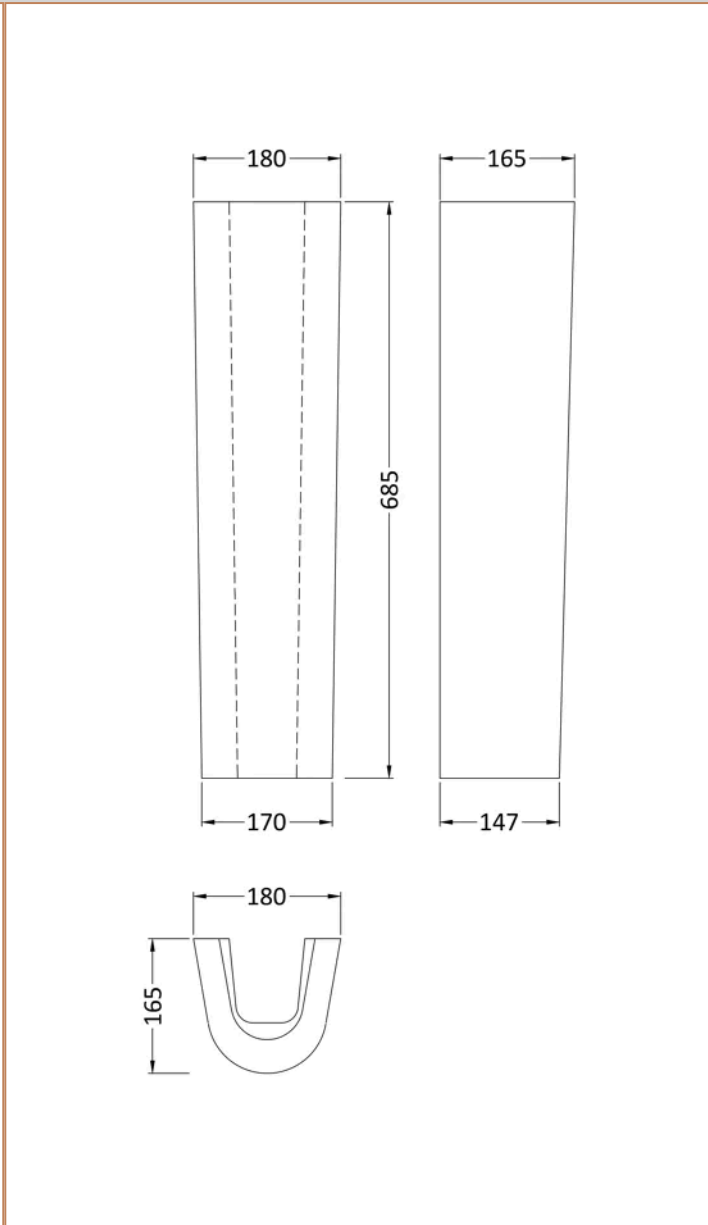

Product Dimensions

Product	40 x 370 x 450mm (H x W x D)
Packaged	60 x 380 x 465mm (H x W x D)
Outer Box	395mm (H)
Nett Weight	2.2 kg
Packaged Weight	2.34 kg

Packaging Details

Label Size (mm)	50 x 100
-----------------	----------

Sales Code: NCH604

Barcode: 5055275827147

Brand: nuie

Description: nuie Harmony 1 Tap Hole 500mm Ceramic Basin

Product Dimensions

Product	175 x 500 x 416mm (H x W x D)
Packaged	192 x 570 x 440mm (H x W x D)
Nett Weight	15 kg
Packaged Weight	15.2 kg

Product Details

Country of Origin	China
Product Material	Vitreous China
Colour/Finish	White
Ce Certified	Yes
Inner Bowl Height	130 mm
No. Of Tapholes	1
Number Of Bowls	1

Sales Code: NCH603

Barcode: 5055275827130

Brand: nuie

Description: nuie Harmony 685mm Contemporary Full Pedestal

Product Dimensions

Product	685 x 180 x 165mm (H x W x D)
Packaged	710 x 180 x 190mm (H x W x D)
Nett Weight	9.2 kg
Packaged Weight	9.4 kg