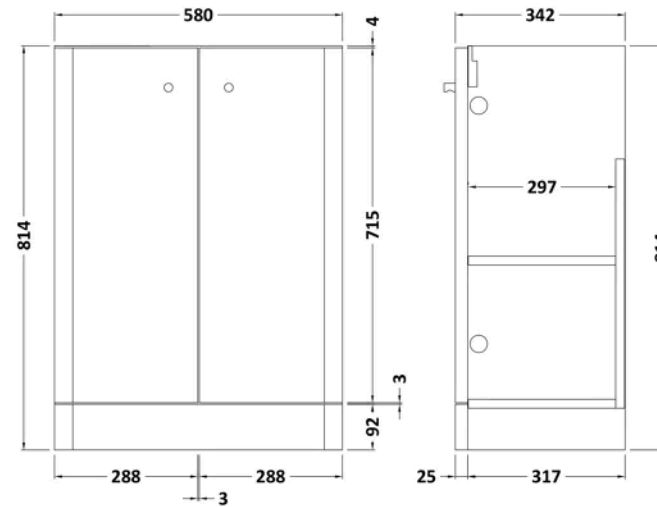

Sales Code: FUZRC016

Barcode: 5056678404256

Brand: nuie

Description: nuie Deco 579mm Floor Standing Cloakroom Suite

Product Dimensions

Product	814 x 579 x 342mm (H x W x D)
Nett Weight	0.01 kg
Packaged Weight	0.01 kg

Product Details

Country of Origin	China
Product Material	Brass, Polypropylene, Vitreous China
Colour/Finish	Gloss White
Mount Type	Floor
Style	Contemporary
Handle Type	Knob
Fixings Included	Yes
Construction Method	Cam & Wood Dowel
Cistern Fittings	Pre-Fitted 6/3L
Cistern Lever Type	Plastic Chrome Plated
Construction Type	Rigid
Flush Operating Type	Push Button
Handles Included	Yes
Includes Seat	Yes
Inner Bowl Height	86 mm
Material Thickness	16 mm
Min Operating Pressure	0.2 Bar
Minimum Operation Pressure	0 Bar
No. Doors	2
No. Of Tapholes	1
No. Shelves	2
Number Of Bowls	1
Number Of Shelves	2
Overflow Cover Included	Yes
Overflow Included	Yes
Pan Trap Style	P-Trap
Tap Included	Yes
Template	Not Required
Toilet Seat Function	Soft Close
Toilet Seat Hinge Type	Top Fix
Toilet Seat Type	Round
Waste Included	Yes
Waste Shape	Round

Sales Code: RC0104

Barcode: 5056211853367

Brand: nuie

Description: nuie core 600mm Gloss White 2-Door Floor Standing Vanity Unit

Product Dimensions

Product	814 x 579 x 342mm (H x W x D)
Packaged	835 x 600 x 340mm (H x W x D)
Nett Weight	19.5 kg
Packaged Weight	20 kg

Product Dimensions

Product	135 x 605 x 355mm (H x W x D)
Packaged	415 x 640 x 210mm (H x W x D)
Nett Weight	10 kg
Packaged Weight	10.5 kg

Product Details

Country of Origin	China
Product Material	Vitreous China
Colour/Finish	White
Ce Certified	Yes
Inner Bowl Height	86 mm
No. Of Tapholes	1
Number Of Bowls	1