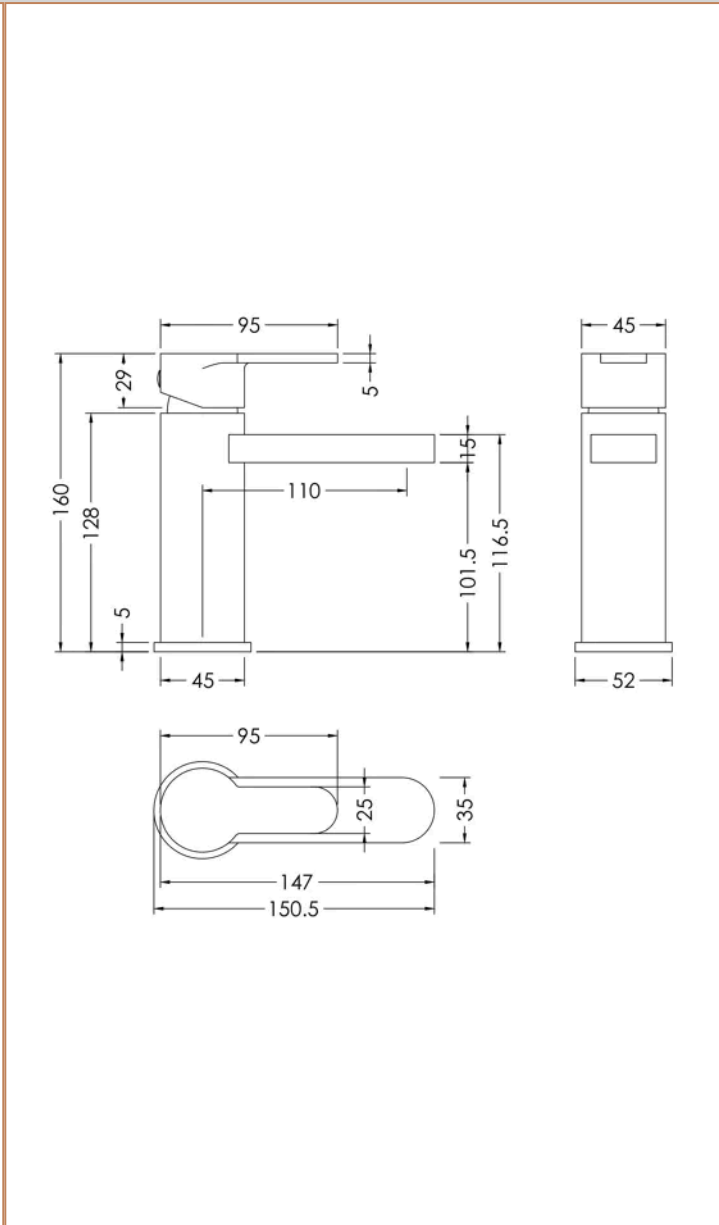

Product Dimensions

Product	135 x 605 x 355mm (H x W x D)
Packaged	415 x 640 x 210mm (H x W x D)
Nett Weight	10 kg
Packaged Weight	10.5 kg

Product Details

Country of Origin	China
Product Material	Vitreous China
Colour/Finish	White
Ce Certified	Yes
Inner Bowl Height	86 mm
No. Of Tapholes	1
Number Of Bowls	1

Brand: nuie

Description: nuie Arvan Chrome Mono Basin Mixer With Push Button Waste

Product Dimensions

Product	160 x 52 x 147mm (H x W x D)
Packaged	95 x 225 x 275mm (H x W x D)
Outer Box	500 x 500 x 300mm (H x W x D)
Nett Weight	1.75 kg
Packaged Weight	1.75 kg

Packaging Details

Label Size (mm)	50 x 100
Label Colour	White
Label Qty	1.0000

Product Details

Country of Origin	China
Product Material	Brass, Plastic
Control Type	Manual
Waste Type	Push Button
WRAS Approved	Yes
Valve/Cartridge Type	Single Lever Cartridge
Colour/Finish	Chrome
Mount Type	Deck
Style	Contemporary
Handle Type	Lever/Round
TMV2 Approved	No
TMV3 Approved	No
Pipe Size	1/2"
Min Operating Pressure	0.2 Bar
Minimum Operation Pressure	0 Bar
Tap Spout Height	102 mm
Tap Spout Projection	110 mm
Tap Tails Included	Yes
Valve / Cartridge Type	Single Lever Cartridge
Waste Included	Yes
Wras Approval No	2204060