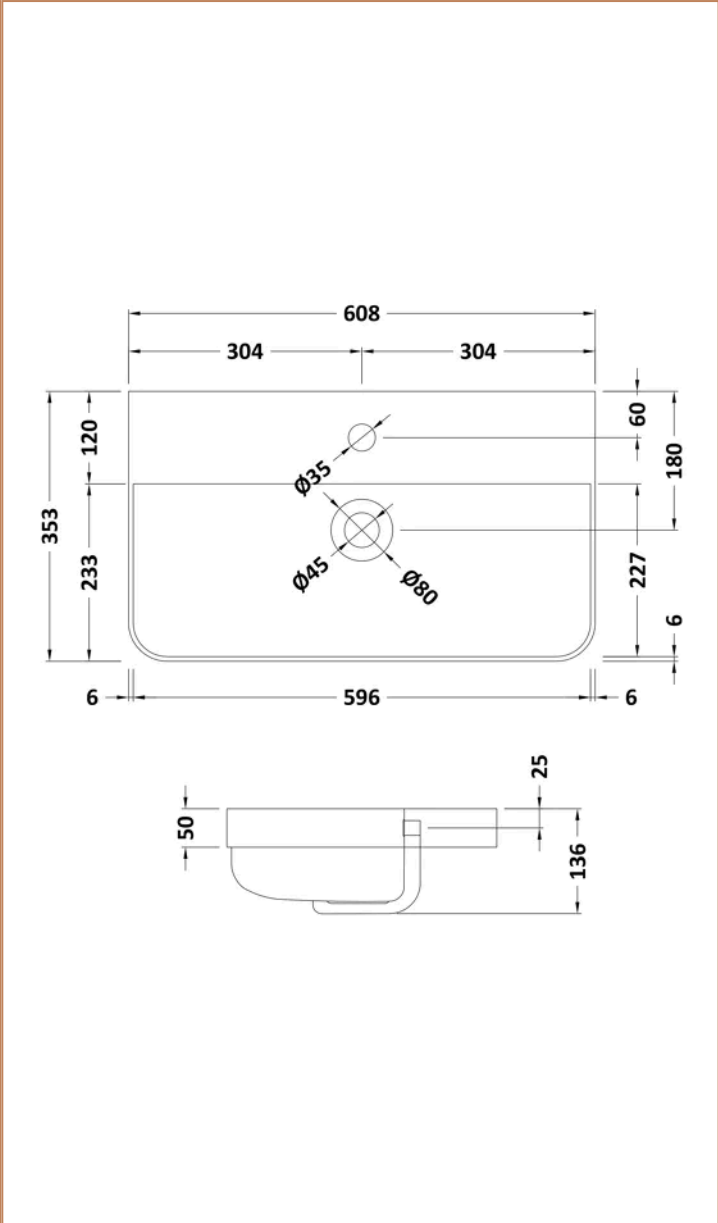

Sales Code: RC0104

Barcode: 5056211853367

Brand: nuie

Description: nuie core 600mm Gloss White 2-Door Floor Standing Vanity Unit

Product Dimensions

Product	814 x 579 x 342mm (H x W x D)
Packaged	835 x 600 x 340mm (H x W x D)
Nett Weight	19.5 kg
Packaged Weight	20 kg

Product Dimensions

Product	135 x 605 x 355mm (H x W x D)
Packaged	415 x 640 x 210mm (H x W x D)
Nett Weight	10 kg
Packaged Weight	10.5 kg

Product Details

Country of Origin	China
Product Material	Vitreous China
Colour/Finish	White
Ce Certified	Yes
Inner Bowl Height	86 mm
No. Of Tapholes	1
Number Of Bowls	1

Packaging Details

Label Size (mm)	50 x 100
Label Colour	White
Label Qty	1.0000

Product Details

Country of Origin	China
Product Material	Brass, Plastic
Control Type	Manual
Waste Type	Push Button
WRAS Approved	Yes
Valve/Cartridge Type	Single Lever Cartridge
Colour/Finish	Chrome
Mount Type	Deck
Style	Contemporary
Handle Type	Lever/Round
TMV2 Approved	No
TMV3 Approved	No
Pipe Size	1/2"
Min Operating Pressure	0.2 Bar
Minimum Operation Pressure	0 Bar
Tap Spout Height	102 mm
Tap Spout Projection	110 mm
Tap Tails Included	Yes
Valve / Cartridge Type	Single Lever Cartridge
Waste Included	Yes
Wras Approval No	2204060