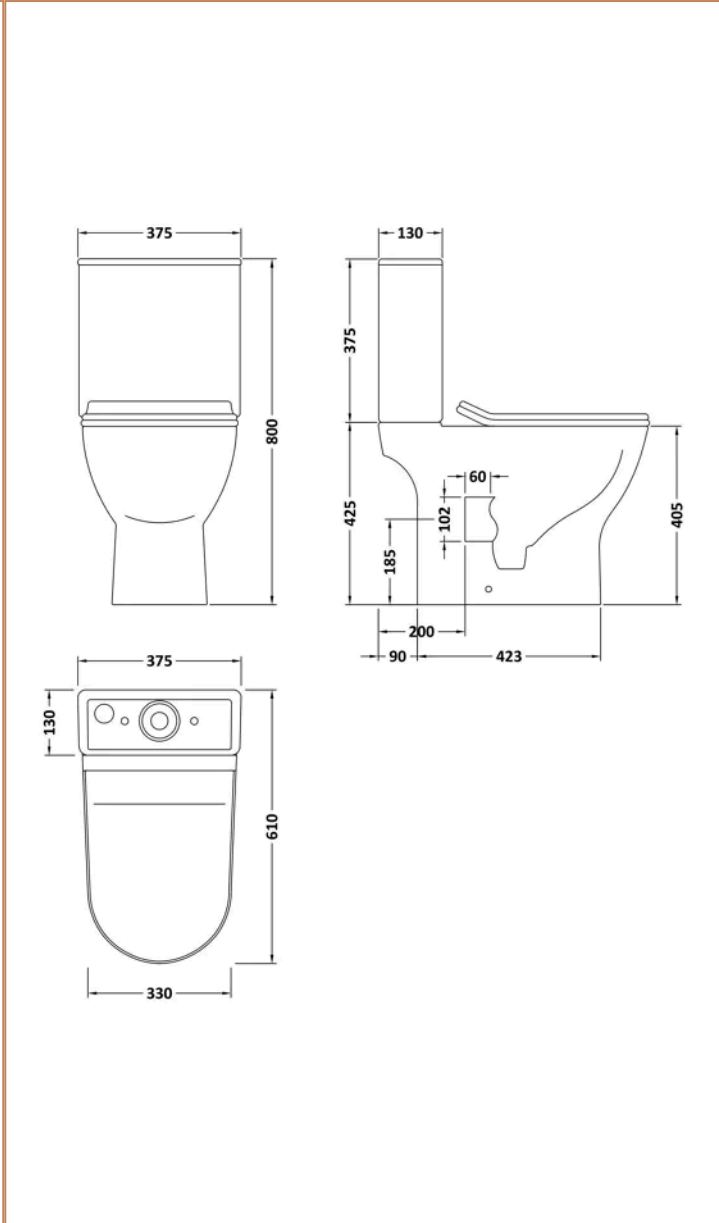

Sales Code: NCG350

Barcode: 5056211868255

Brand: nuie

Description: nuie Freya Close Coupled Toilet

Product Dimensions

Product	800 x 375 x 610mm (H x W x D)
Packaged	435 x 770 x 420mm (H x W x D)
Nett Weight	33 kg
Packaged Weight	34 kg

Product Details

Country of Origin	China
Product Material	Vitreous China
Colour/Finish	White
Style	Contemporary
Ce Certified	Yes
Includes Seat	Yes
Pan Type	Short Projection