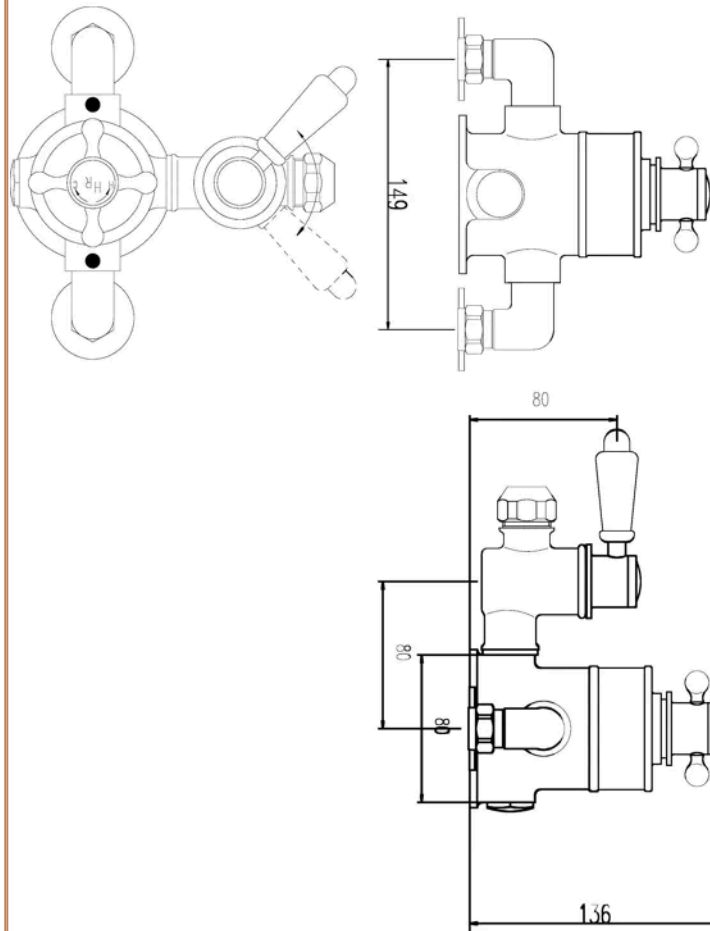

**Sales Code:** SBT140TW1

**Barcode:** 5056462611105

**Brand:** nuie

**Description:** nuie Traditional Exposed Valve Slide Rail Shower Kit

**Product Dimensions**

Product	750 x 70 x 150mm (H x W x D)
Nett Weight	0.1 kg
Packaged Weight	0.1 kg

**Product Details**

Country of Origin	China
Product Material	Brass Abs
Control Type	Manual
Valve/Cartridge Type	1/4 Turn
Colour/Finish	Chrome
Style	Traditional
Hose Length	1500 mm
Min Operating Pressure	0.1 Bar
Minimum Operation Pressure	0 Bar
No. Of Body Jets	0.0000
Valve / Cartridge Type	1/4 Turn

### Product Dimensions

Product	160 x 149 x 136mm (H x W x D)
Packaged	170 x 215 x 245mm (H x W x D)
Outer Box	370 x 455 x 500mm (H x W x D)
Nett Weight	3.17 kg
Packaged Weight	3.17 kg

### Packaging Details

Label Size (mm)	50 x 100
Label Colour	White
Label Qty	2.0000