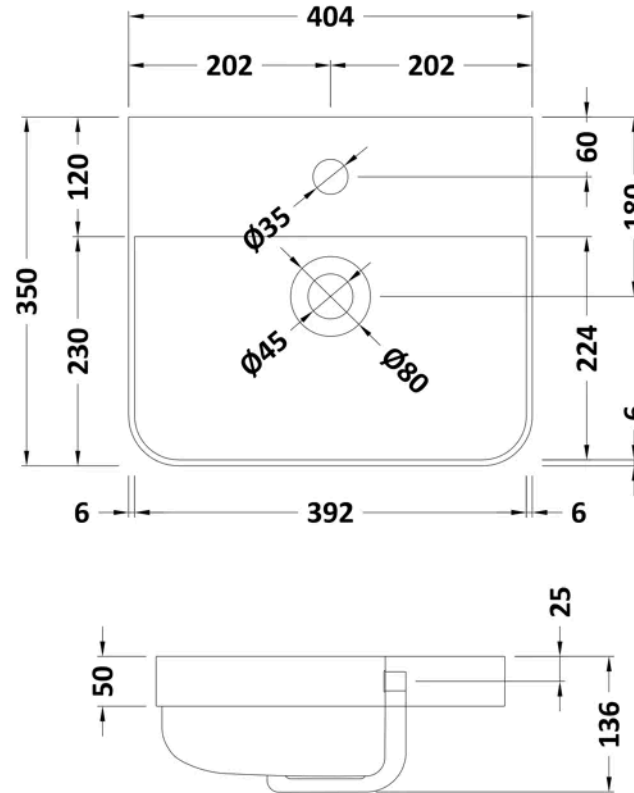

**Sales Code:** RC0152

**Barcode:** 5056211853336

**Brand:** nuie

**Description:** nuie core 400mm Gloss White 1-Door Wall Hung Vanity Unit

**Product Dimensions**

Product	539 x 379 x 342mm (H x W x D)
Packaged	560 x 400 x 340mm (H x W x D)
Nett Weight	13.5 kg
Packaged Weight	14 kg

### Product Dimensions

Product	135 x 405 x 355mm (H x W x D)
Packaged	415 x 440 x 210mm (H x W x D)
Nett Weight	9.5 kg
Packaged Weight	10 kg

### Product Details

Country of Origin	China
Product Material	Vitreous China
Colour/Finish	White
Ce Certified	Yes
Inner Bowl Height	86 mm
No. Of Tapholes	1
Number Of Bowls	1

**Sales Code:** NCG350

**Barcode:** 5056211868255

**Packaging Details**

Label Size (mm)	50 x 100
Label Colour	White
Label Qty	1.0000

**Product Details**

Country of Origin	China
Product Material	Brass, Plastic
Control Type	Manual
Waste Type	Push Button
WRAS Approved	Yes
Valve/Cartridge Type	Single Lever Cartridge
Colour/Finish	Chrome
Mount Type	Deck
Style	Contemporary
Handle Type	Lever/Round
TMV2 Approved	No
TMV3 Approved	No
Pipe Size	1/2"
Min Operating Pressure	0.2 Bar
Minimum Operation Pressure	0 Bar
Tap Spout Height	102 mm
Tap Spout Projection	110 mm
Tap Tails Included	Yes
Valve / Cartridge Type	Single Lever Cartridge
Waste Included	Yes
Wras Approval No	2204060