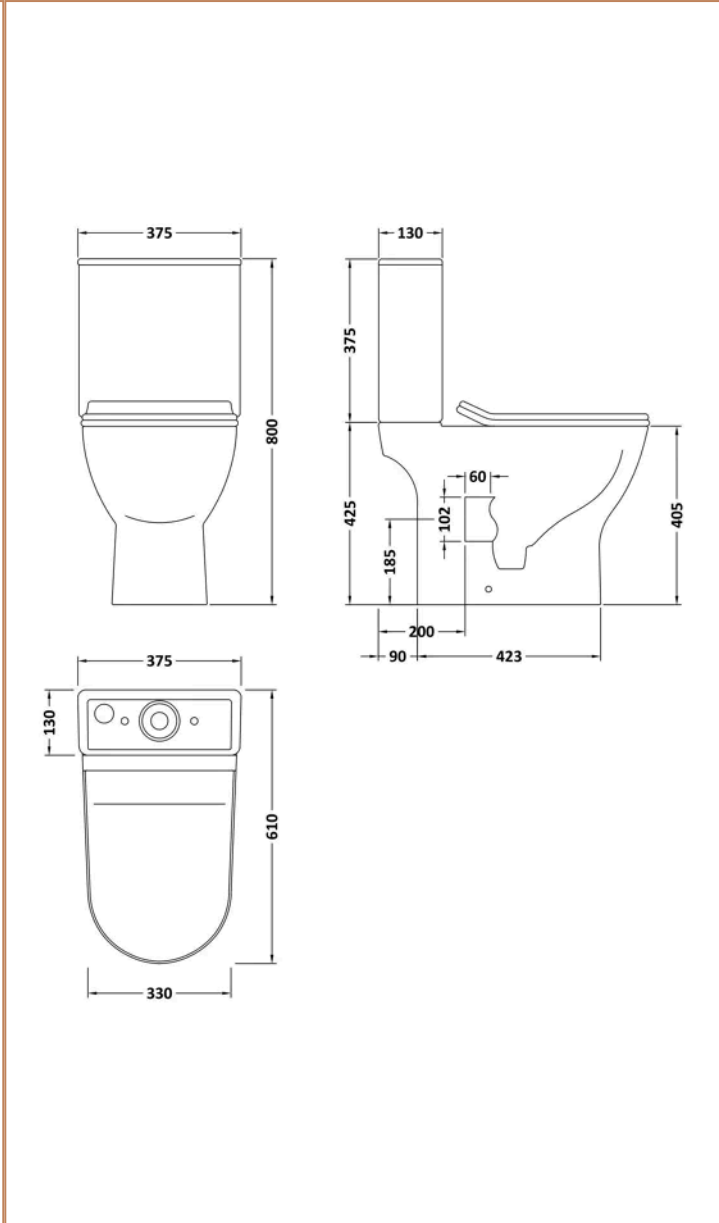

### Product Dimensions

Product	135 x 405 x 355mm (H x W x D)
Packaged	415 x 440 x 210mm (H x W x D)
Nett Weight	9.5 kg
Packaged Weight	10 kg

### Product Details

Country of Origin	China
Product Material	Vitreous China
Colour/Finish	White
Ce Certified	Yes
Inner Bowl Height	86 mm
No. Of Tapholes	1
Number Of Bowls	1

**Sales Code:** NCG350

**Barcode:** 5056211868255

**Brand:** nuie

**Description:** nuie Freya Close Coupled Toilet

**Product Dimensions**

Product	800 x 375 x 610mm (H x W x D)
Packaged	435 x 770 x 420mm (H x W x D)
Nett Weight	33 kg
Packaged Weight	34 kg

**Brand:** nuie

**Description:** nuie Arvan Chrome Mono Basin Mixer With Push Button Waste

**Product Dimensions**

Product	160 x 52 x 147mm (H x W x D)
Packaged	95 x 225 x 275mm (H x W x D)
Outer Box	500 x 500 x 300mm (H x W x D)
Nett Weight	1.75 kg
Packaged Weight	1.75 kg