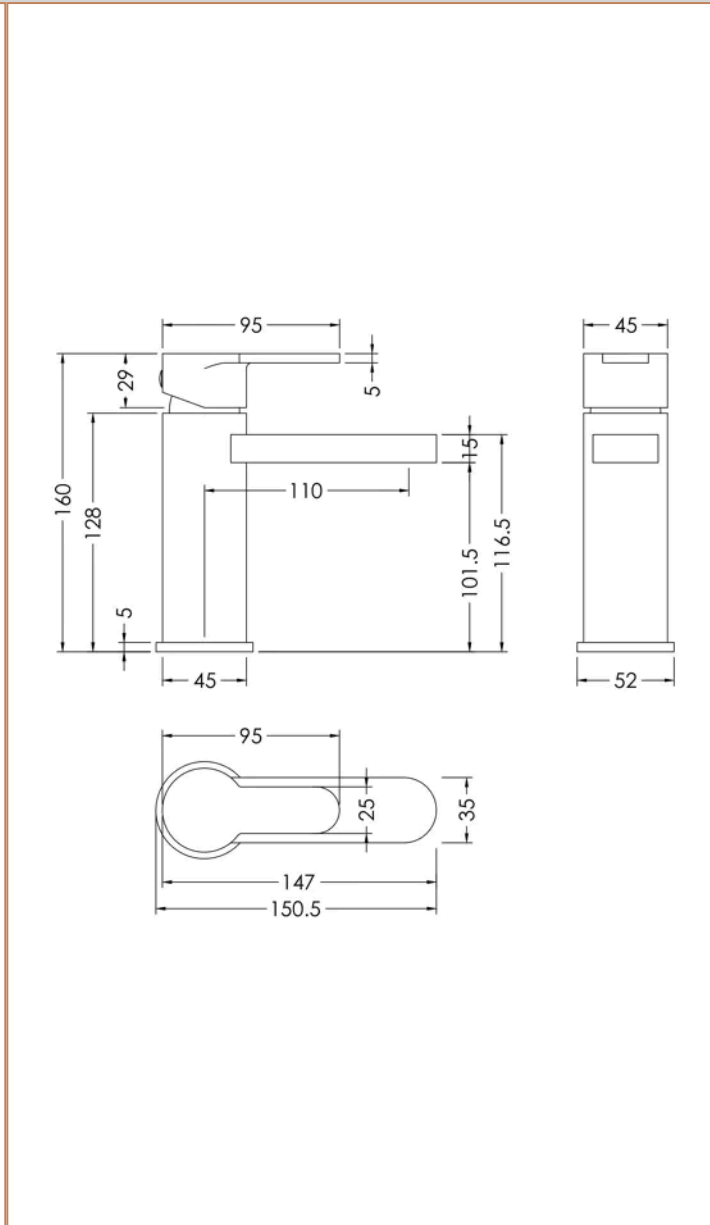

### Product Dimensions

Product	135 x 405 x 355mm (H x W x D)
Packaged	415 x 440 x 210mm (H x W x D)
Nett Weight	9.5 kg
Packaged Weight	10 kg

**Brand:** nuie

**Description:** nuie Freya Close Coupled Toilet

**Product Dimensions**

Product	800 x 375 x 610mm (H x W x D)
Packaged	435 x 770 x 420mm (H x W x D)
Nett Weight	33 kg
Packaged Weight	34 kg

**Brand:** nuie

**Description:** nuie Arvan Chrome Mono Basin Mixer With Push Button Waste

**Product Dimensions**

Product	160 x 52 x 147mm (H x W x D)
Packaged	95 x 225 x 275mm (H x W x D)
Outer Box	500 x 500 x 300mm (H x W x D)
Nett Weight	1.75 kg
Packaged Weight	1.75 kg

**Packaging Details**

Label Size (mm)	50 x 100
Label Colour	White
Label Qty	1.0000

**Product Details**

Country of Origin	China
Product Material	Brass, Plastic
Control Type	Manual
Waste Type	Push Button
WRAS Approved	Yes
Valve/Cartridge Type	Single Lever Cartridge
Colour/Finish	Chrome
Mount Type	Deck
Style	Contemporary
Handle Type	Lever/Round
TMV2 Approved	No
TMV3 Approved	No
Pipe Size	1/2"
Min Operating Pressure	0.2 Bar
Minimum Operation Pressure	0 Bar
Tap Spout Height	102 mm
Tap Spout Projection	110 mm
Tap Tails Included	Yes
Valve / Cartridge Type	Single Lever Cartridge
Waste Included	Yes
Wras Approval No	2204060