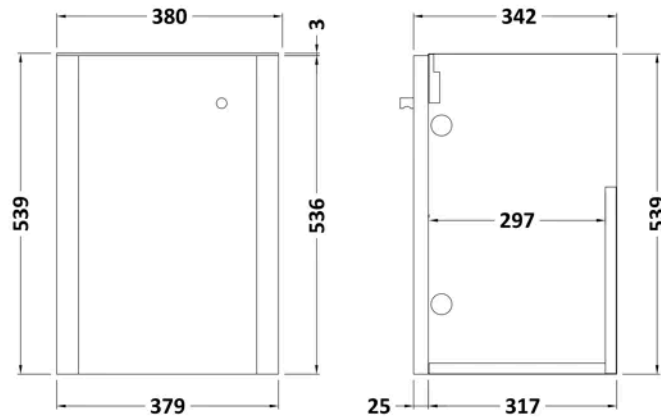

**Sales Code:** FUZRC001

**Barcode:** 5056678404102

**Brand:** nuie

**Description:** nuie Deco 379mm Wall Hung Cloakroom Suite

**Product Dimensions**

Product	540 x 379 x 342 x 379mm (H x W x D x L)
Nett Weight	0.01 kg
Packaged Weight	0.01 kg

**Sales Code:** RC0152

**Barcode:** 5056211853336

**Brand:** nuie

**Description:** nuie core 400mm Gloss White 1-Door Wall Hung Vanity Unit

**Product Dimensions**

Product	539 x 379 x 342mm (H x W x D)
Packaged	560 x 400 x 340mm (H x W x D)
Nett Weight	13.5 kg
Packaged Weight	14 kg

### Product Dimensions

Product	135 x 405 x 355mm (H x W x D)
Packaged	415 x 440 x 210mm (H x W x D)
Nett Weight	9.5 kg
Packaged Weight	10 kg

**Brand:** nuie

**Description:** nuie Arvan Chrome Mono Basin Mixer With Push Button Waste

**Product Dimensions**

Product	160 x 52 x 147mm (H x W x D)
Packaged	95 x 225 x 275mm (H x W x D)
Outer Box	500 x 500 x 300mm (H x W x D)
Nett Weight	1.75 kg
Packaged Weight	1.75 kg