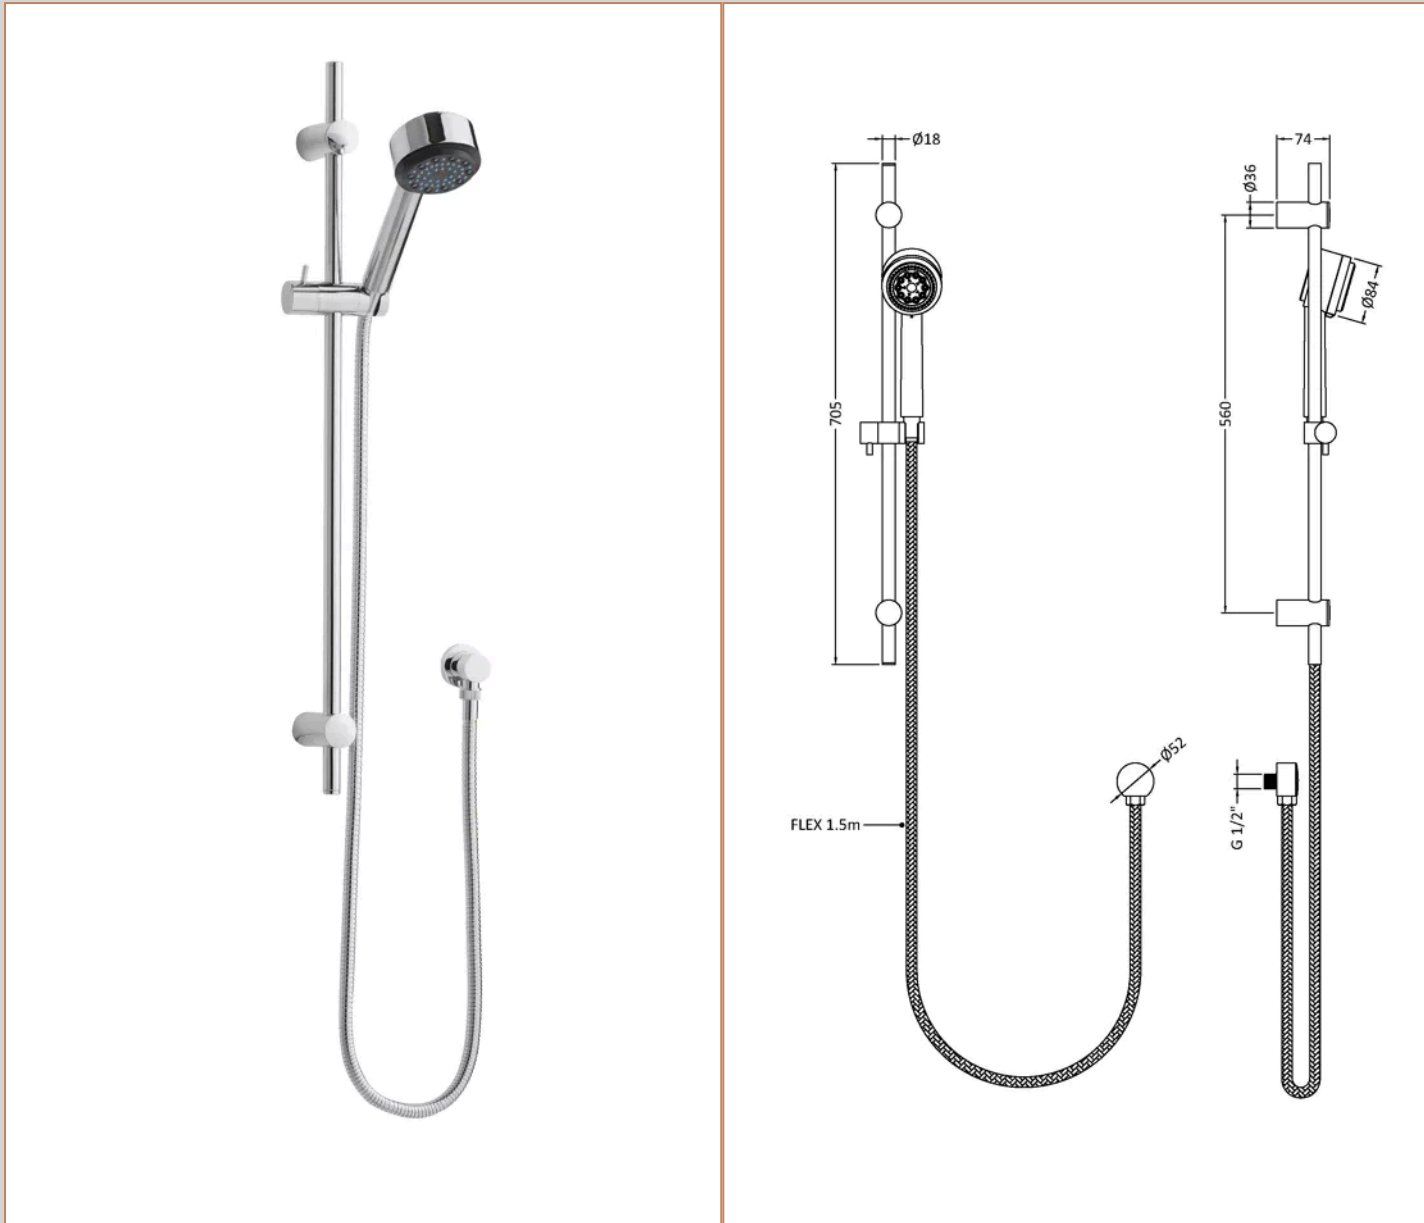

**Sales Code:** VBS004

**Barcode:** 5055369020089

**Brand:** nuie

**Description:** Bar Showers Thermostatic Bath Shower Mixer

**Product Dimensions**

Packaged	310 x 160 x 80mm (H x W x D)
Nett Weight	1.9 kg
Packaged Weight	2.1 kg

**Product Details**

Country of Origin	China
-------------------	-------

**Sales Code:** A3043

**Barcode:** 5055146181156

**Brand:** Hudson Reed

**Description:** Hudson Reed Chrome Linear Shower Slide Rail Kit

### Product Dimensions

Product	720 x 10 x 73mm (H x W x D)
Packaged	95 x 154 x 725mm (H x W x D)
Outer Box	500 x 330 x 750mm (H x W x D)
Nett Weight	1.37 kg
Packaged Weight	1.4 kg

### Packaging Details

Label Size (mm)	50 x 100
Label Colour	White
Label Qty	2.0000