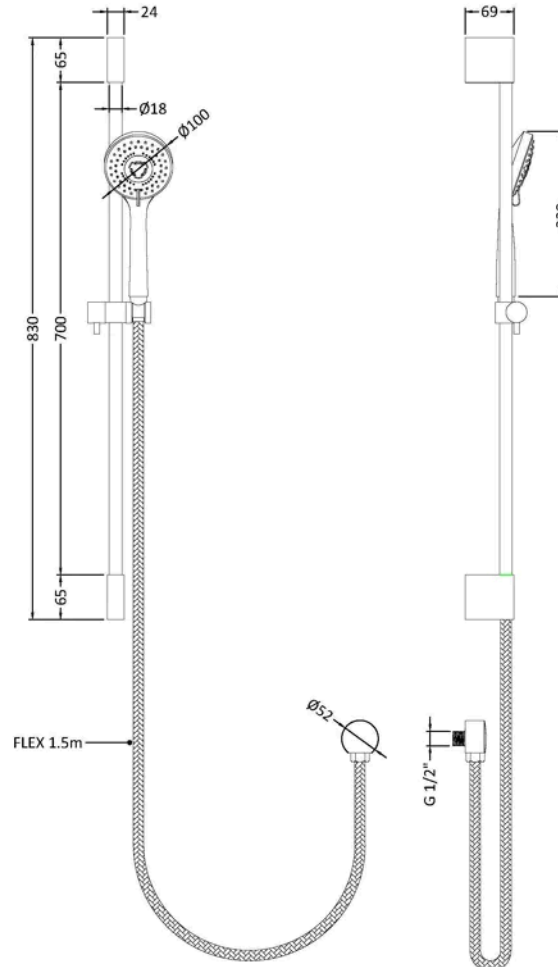

Sales Code: SBR121BV2

Barcode: 5056462603797

Brand: nuie

Description: nuie Chrome Thermostatic Bar Shower Valve With Single Function Slide Rail Kit

Technical Drawing Not Available

Product Dimensions

Product	830 x 10 x 70mm (H x W x D)
Nett Weight	0.1 kg
Packaged Weight	0.1 kg

Sales Code: VBS021

Barcode: 5055369072521

Brand: nuie

Description: Bar Showers Thermostatic Bath Shower Mixer

Product Dimensions

Packaged	310 x 160 x 80mm (H x W x D)
Nett Weight	1.8 kg
Packaged Weight	2 kg

Product Details

Country of Origin	China
-------------------	-------

Sales Code: A3041

Barcode: 5055146181132

Brand: nuie

Description: Chrome Shower Slide Rail Kit

Product Dimensions

Product	830 x 10 x 70mm (H x W x D)
Packaged	95 x 154 x 725mm (H x W x D)
Outer Box	500 x 330 x 750mm (H x W x D)
Nett Weight	1.38 kg
Packaged Weight	1.5 kg

Packaging Details

Label Size (mm)	50 x 100
Label Colour	White
Label Qty	2.0000

Product Details

Country of Origin	China
Product Material	Brass Abs
Control Type	Not Applicable
WRAS Approved	No
Colour/Finish	Chrome
Mount Type	Surface/Wall
Style	Contemporary
Easy Clean	Yes
TMV2 Approved	No
TMV3 Approved	No
Handset Included	Yes
Head Included	No
Hose Included	Yes
Hose Length	1500 mm
Min Operating Pressure	0.5 Bar
Minimum Operation Pressure	1 Bar
No. Outlets	1.0000
Outlet Elbow Supplied	Yes