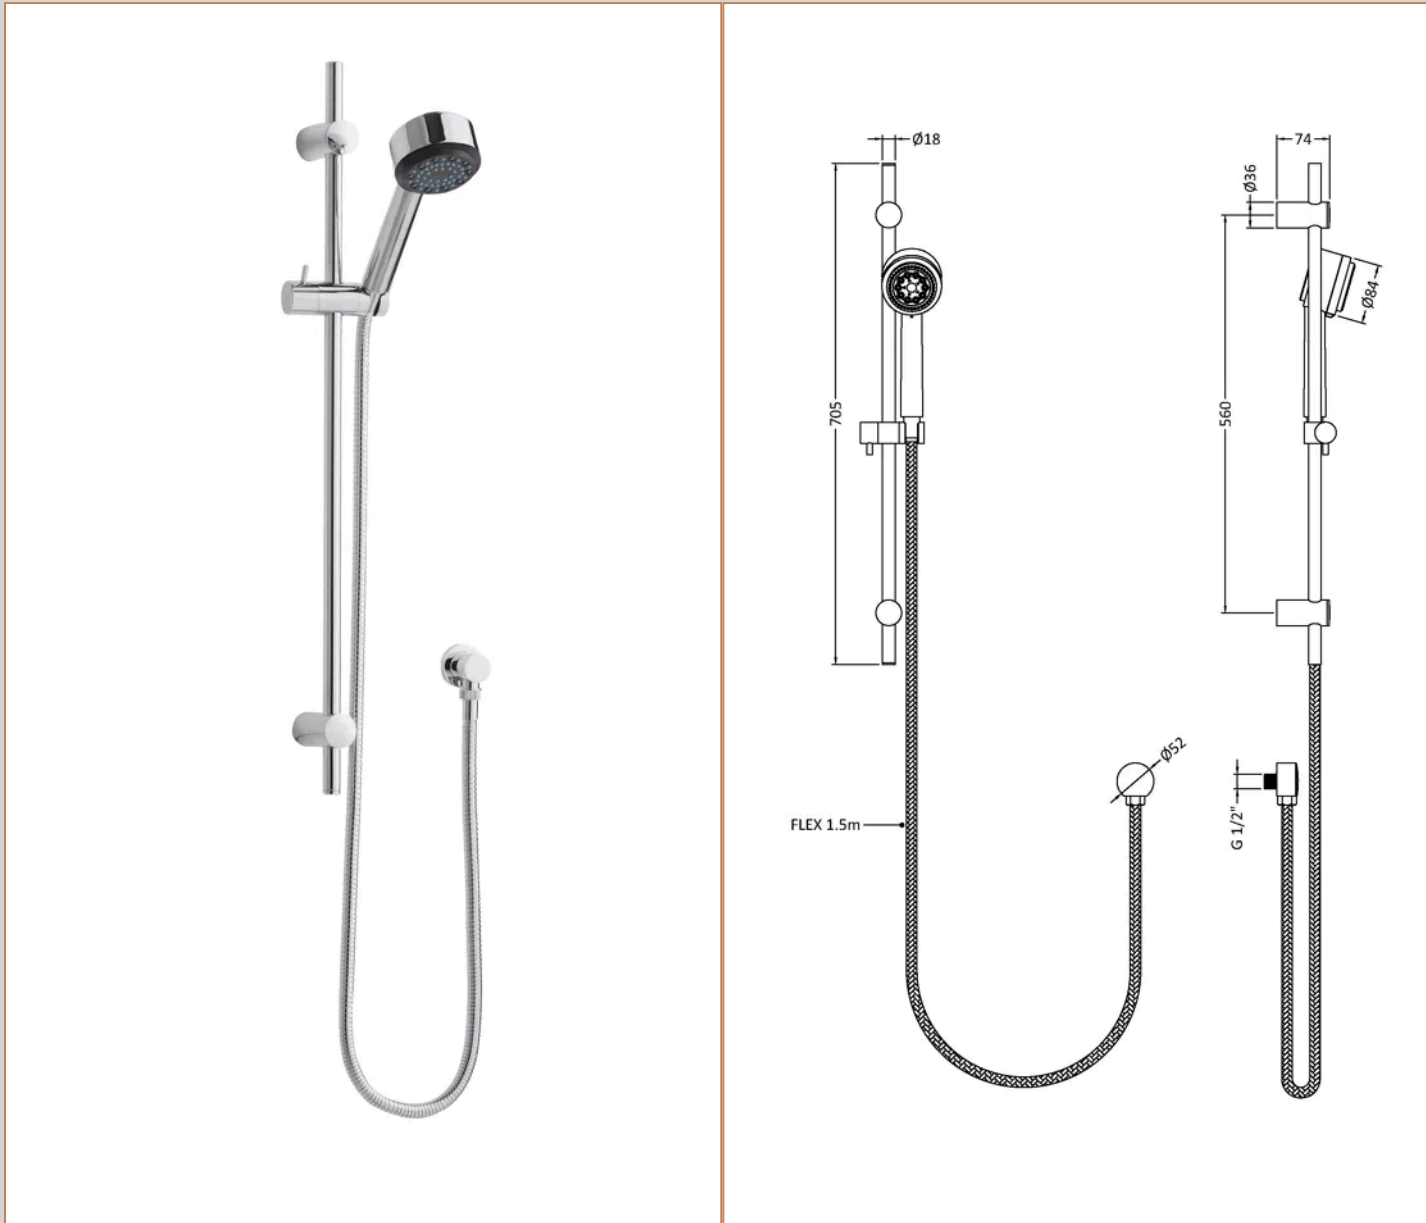

### Product Details

Country of Origin	China
Product Material	Brass Abs
Control Type	Manual
Valve/Cartridge Type	1/4 Turn
Colour/Finish	Chrome
Style	Contemporary
Min Operating Pressure	1 Bar
Minimum Operation Pressure	1 Bar
No. Of Body Jets	0.0000
Valve / Cartridge Type	1/4 Turn

**Product Details**

Country of Origin	China
-------------------	-------

**Sales Code:** A3043

**Barcode:** 5055146181156

**Brand:** Hudson Reed

**Description:** Hudson Reed Chrome Linear Shower Slide Rail Kit

### Product Dimensions

Product	720 x 10 x 73mm (H x W x D)
Packaged	95 x 154 x 725mm (H x W x D)
Outer Box	500 x 330 x 750mm (H x W x D)
Nett Weight	1.37 kg
Packaged Weight	1.4 kg

### Product Details

Country of Origin	China
Product Material	Brass Abs
Control Type	Not Applicable
WRAS Approved	No
Colour/Finish	Chrome
Mount Type	Surface/Wall
Style	Contemporary
Easy Clean	Yes
TMV2 Approved	No
TMV3 Approved	No
Handset Included	Yes
Head Included	No
Hose Included	Yes
Hose Length	1500 mm
Min Operating Pressure	0.5 Bar
Minimum Operation Pressure	1 Bar
No. Outlets	1.0000
Outlet Elbow Supplied	Yes