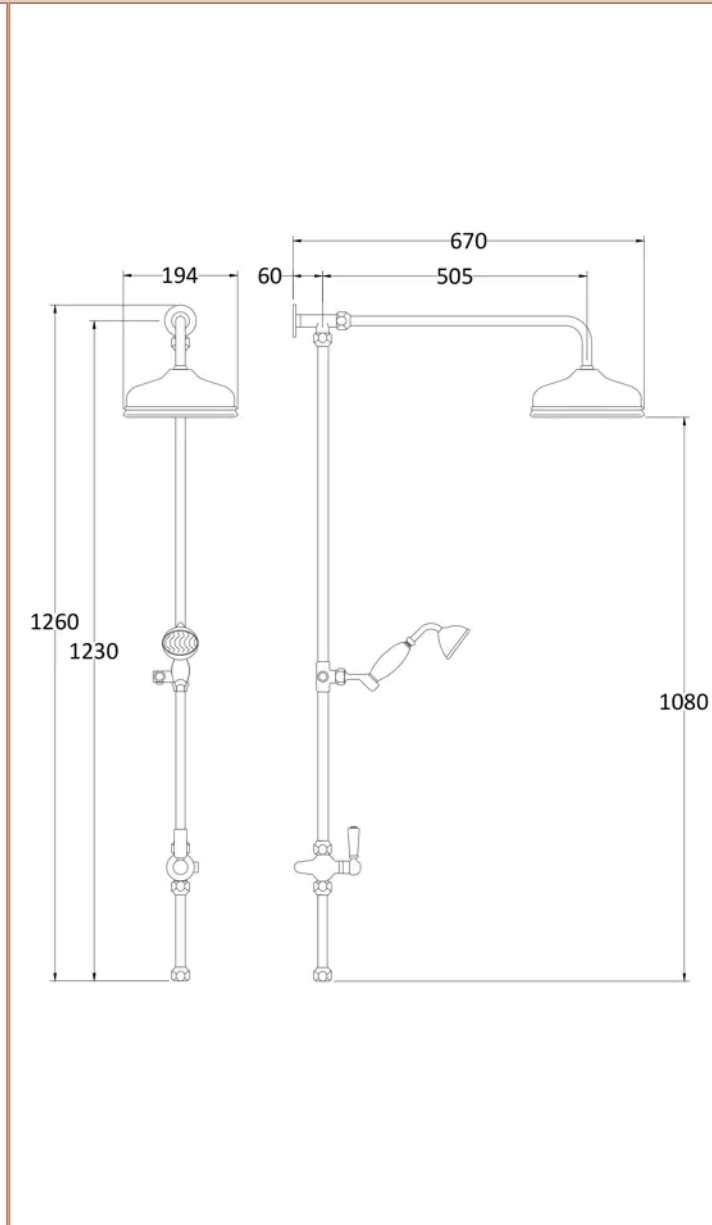

Sales Code: AM312

Barcode: 5055146129714

Brand: Hudson Reed

Description: Chrome Dual Rigid Riser Kit

Product Dimensions

Product	1260 x 190 x 670mm (H x W x D)
Packaged	110 x 240 x 1100mm (H x W x D)
Nett Weight	4.7 kg
Packaged Weight	5.2 kg

Packaging Details

Label Size (mm)	50 x 100
Label Colour	White
Label Qty	2.0000

Product Details

Country of Origin	China
Product Material	Brass
Control Type	Not Applicable
WRAS Approved	No
Colour/Finish	Chrome
Mount Type	Surface/Wall
Style	Traditional
Easy Clean	No
TMV2 Approved	No
TMV3 Approved	No
Pipe Size	18 mm
Handset Included	Yes
Head Included	Yes
Hose Included	Yes
Hose Length	1500 mm
Min Operating Pressure	0.5 Bar
Minimum Operation Pressure	1 Bar
No. Outlets	2.0000
Outlet Elbow Supplied	No