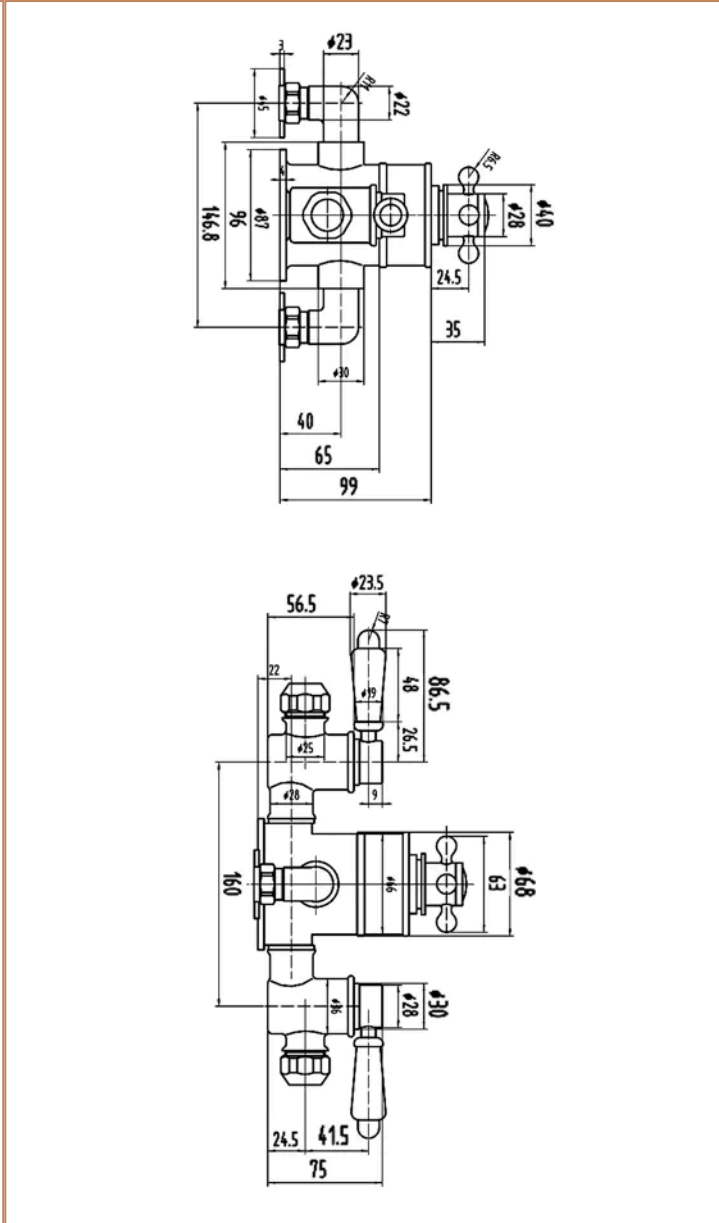

Sales Code: A3089E

Barcode: 5055146184119

Brand: nuie

Description: nuie Victorian Chrome Triple Thermostatic Shower Valve

Product Dimensions

Product	333 x 179 x 134mm (H x W x D)
Packaged	170 x 215 x 245mm (H x W x D)
Outer Box	380 x 500 x 455mm (H x W x D)
Nett Weight	3.7 kg
Packaged Weight	3.7 kg

Packaging Details

Label Size (mm)	50 x 100
Label Colour	White
Label Qty	2.0000

Product Details

Country of Origin	United Kingdom
Product Material	Brass
Control Type	Manual
WRAS Approved	No
Valve/Cartridge Type	1/4 Turn
Colour/Finish	Chrome
Mount Type	Surface/Wall
Style	Traditional
Handle Type	Crosshead/Lever
TMV2 Approved	No
TMV3 Approved	No
Pipe Centres	146.8
Handset Included	No
Head Included	No
Min Operating Pressure	0.1 Bar
Minimum Operation Pressure	0 Bar
No. Outlets	2.0000
Outlet Elbow Supplied	No
Valve / Cartridge Type	1/4 Turn

Packaging Details

Label Size (mm)	50 x 100
Label Colour	White
Label Qty	2.0000

Product Details

Country of Origin	China
Product Material	Brass
Control Type	Not Applicable
WRAS Approved	No
Colour/Finish	Chrome
Mount Type	Surface/Wall
Style	Traditional
Easy Clean	No
TMV2 Approved	No
TMV3 Approved	No
Pipe Size	18 mm
Handset Included	Yes
Head Included	Yes
Hose Included	Yes
Hose Length	1500 mm
Min Operating Pressure	0.5 Bar
Minimum Operation Pressure	1 Bar
No. Outlets	2.0000
Outlet Elbow Supplied	No

Sales Code: SPOUT007

Barcode: 5055369043835

Brand: Hudson Reed

Description: Exposed Bath Spout For Twin Valves

Product Dimensions

Product	169 x 35 x 205mm (H x W x D)
Packaged	550 x 550 x 550mm (H x W x D)
Nett Weight	0.64 kg
Packaged Weight	0.64 kg