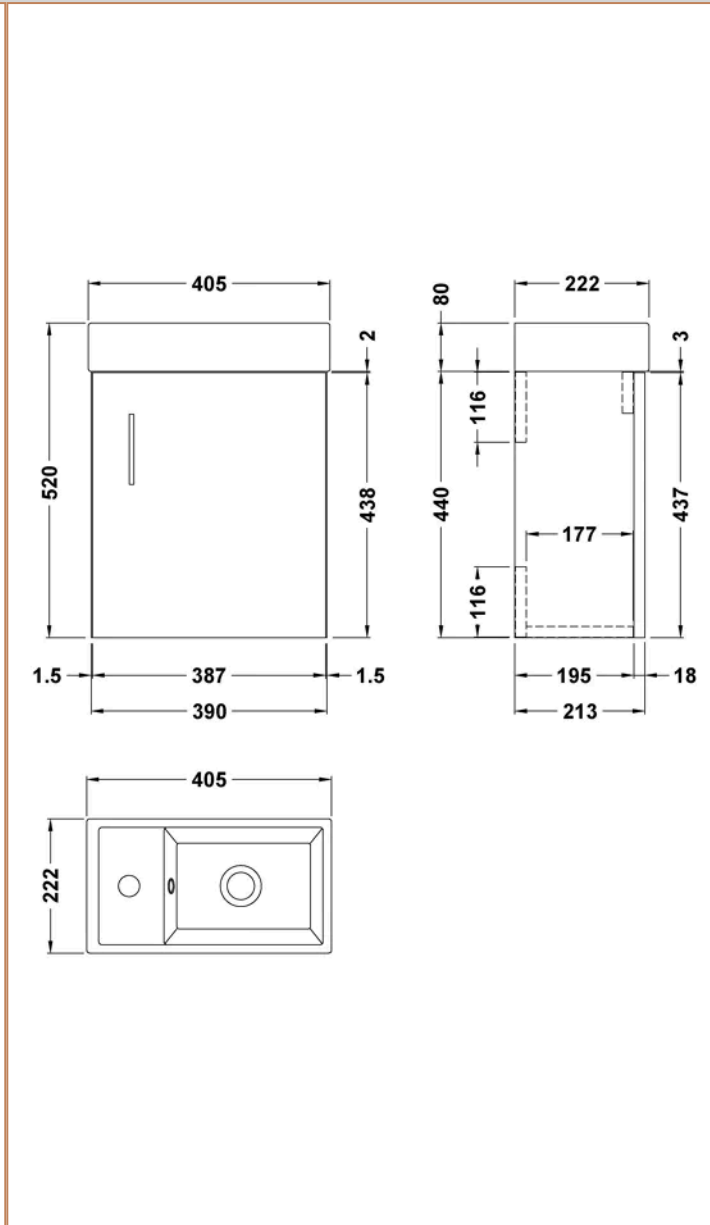

Sales Code: NVX182

Barcode: 5055369046546

Brand: nuie

Description: nuie Vault 400mm Gloss White Wall Hung 1 Door Compact Vanity Unit With Ceramic Basin

Product Dimensions

Product	438 x 400 x 222mm (H x W x D)
Packaged	465 x 245 x 410mm (H x W x D)
Nett Weight	12 kg
Packaged Weight	12.8 kg

Product Details

Country of Origin	China
Product Material	Mfc Painted Gloss
Colour/Finish	Gloss White
Mount Type	Wall Hung
Style	Contemporary
Handle Type	Bar Handle
Construction Method	Cam & Wood Dowel
Ce Certified	No
Construction Type	Rigid
Fsc Certified	Yes
Handles Included	Yes
Inner Bowl Height	100 mm
Leg Set Included	No
Legs Included	No
Material Thickness	16 mm
No. Doors	1
No. Of Tapholes	1
No. Shelves	1
Number Of Bowls	1
Number Of Shelves	1
Overflow Included	Yes
Tap Included	No
Waste Included	No
Waste Shroud	No

Packaging Details

Label Size (mm)	50 x 100
Label Colour	White
Label Qty	1.0000

Product Details

Country of Origin	China
Product Material	Brass, Plastic
Control Type	Manual
Waste Type	Push Button
WRAS Approved	No
Valve/Cartridge Type	Single Lever Cartridge
Colour/Finish	Chrome
Mount Type	Deck
Style	Contemporary
Handle Type	Lever/Square
TMV2 Approved	No
TMV3 Approved	No
Pipe Size	1/2"
Min Operating Pressure	0.2 Bar
Minimum Operation Pressure	0 Bar
Tap Spout Height	95 mm
Tap Spout Projection	90 mm
Tap Tails Included	Yes
Valve / Cartridge Type	Single Lever Cartridge
Waste Included	Yes