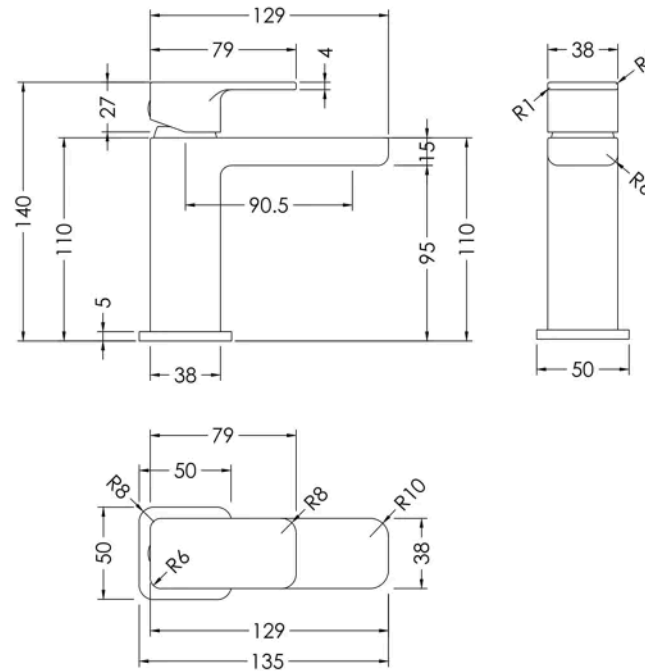

Sales Code: NVX182

Barcode: 5055369046546

Brand: nuie

Description: nuie Vault 400mm Gloss White Wall Hung 1 Door Compact Vanity Unit With Ceramic Basin

Product Dimensions

Product	438 x 400 x 222mm (H x W x D)
Packaged	465 x 245 x 410mm (H x W x D)
Nett Weight	12 kg
Packaged Weight	12.8 kg

Product Details

Country of Origin	China
Product Material	Mfc Painted Gloss
Colour/Finish	Gloss White
Mount Type	Wall Hung
Style	Contemporary
Handle Type	Bar Handle
Construction Method	Cam & Wood Dowel
Ce Certified	No
Construction Type	Rigid
Fsc Certified	Yes
Handles Included	Yes
Inner Bowl Height	100 mm
Leg Set Included	No
Legs Included	No
Material Thickness	16 mm
No. Doors	1
No. Of Tapholes	1
No. Shelves	1
Number Of Bowls	1
Number Of Shelves	1
Overflow Included	Yes
Tap Included	No
Waste Included	No
Waste Shroud	No

Sales Code: WIN315

Barcode: 5056211898191

Brand: nuie

Description: nuie Windon Chrome Mono Basin Mixer With Push Button Waste

Product Dimensions

Product	140 x 48 x 129mm (H x W x D)
Packaged	95 x 245 x 275mm (H x W x D)
Outer Box	500 x 480 x 295mm (H x W x D)
Nett Weight	1.62 kg
Packaged Weight	1.62 kg

Packaging Details

Label Size (mm)	50 x 100
Label Colour	White
Label Qty	1.0000

Product Details

Country of Origin	China
Product Material	Brass, Plastic
Control Type	Manual
Waste Type	Push Button
WRAS Approved	No
Valve/Cartridge Type	Single Lever Cartridge
Colour/Finish	Chrome
Mount Type	Deck
Style	Contemporary
Handle Type	Lever/Square
TMV2 Approved	No
TMV3 Approved	No
Pipe Size	1/2"
Min Operating Pressure	0.2 Bar
Minimum Operation Pressure	0 Bar
Tap Spout Height	95 mm
Tap Spout Projection	90 mm
Tap Tails Included	Yes
Valve / Cartridge Type	Single Lever Cartridge
Waste Included	Yes