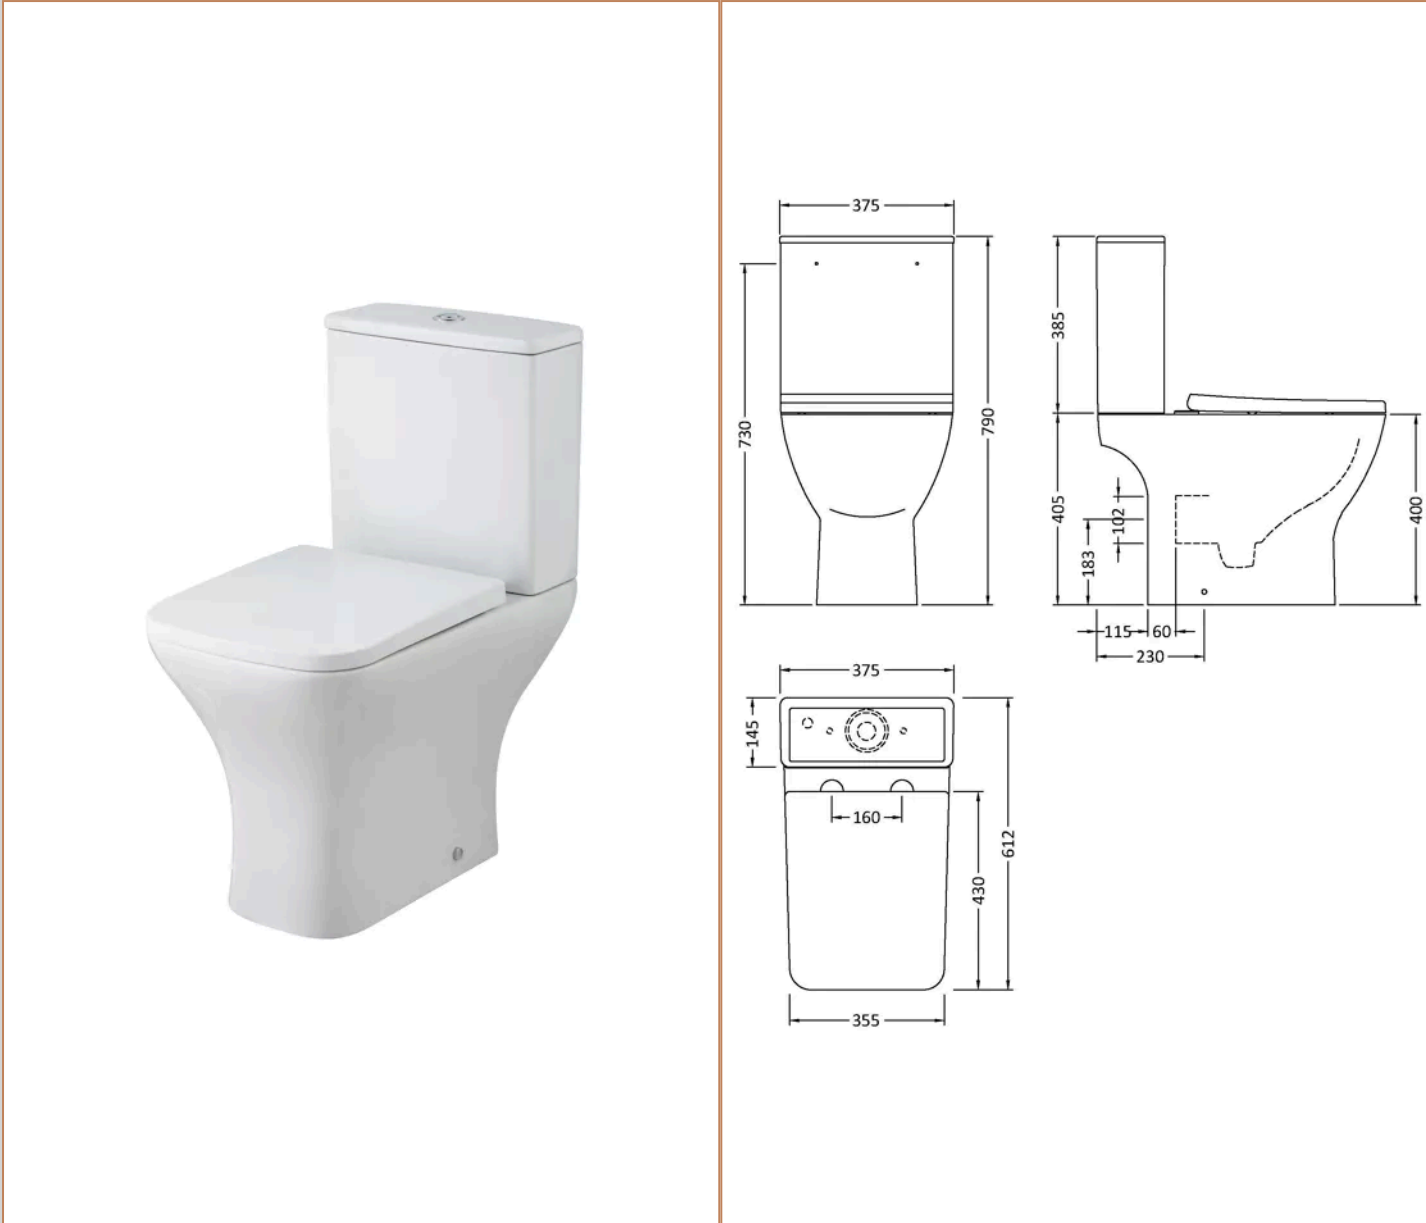

Sales Code: NCG450

Barcode: 5056211807544

Brand: nuie

Description: nuie Ava Close Coupled Toilet

Product Dimensions

Product	790 x 375 x 612mm (H x W x D)
Packaged	430 x 770 x 420mm (H x W x D)
Nett Weight	38.5 kg
Packaged Weight	39 kg

Product Details

Country of Origin	China
Product Material	Vitreous China
Colour/Finish	White
Style	Contemporary
Ce Certified	Yes
Includes Seat	Yes
Pan Type	Short Projection
Toilet Seat Function	Soft Close