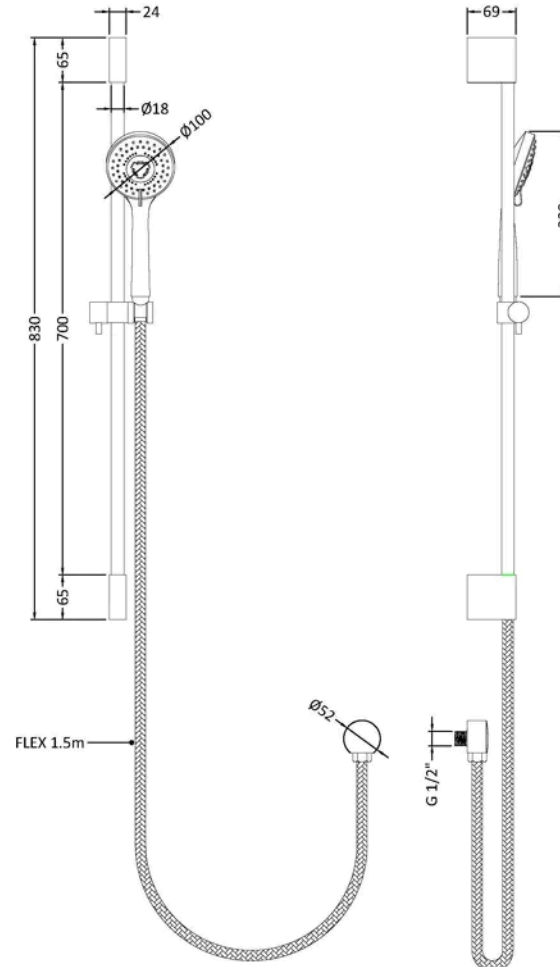

**Sales Code:** VBS004

**Barcode:** 5055369020089

**Brand:** nuie

**Description:** Bar Showers Thermostatic Bath Shower Mixer

**Product Dimensions**

Packaged	310 x 160 x 80mm (H x W x D)
Nett Weight	1.9 kg
Packaged Weight	2.1 kg

**Product Details**

Country of Origin	China
-------------------	-------

**Sales Code:** A3041

**Barcode:** 5055146181132

**Brand:** nuie

**Description:** Chrome Shower Slide Rail Kit

### Product Dimensions

Product	830 x 10 x 70mm (H x W x D)
Packaged	95 x 154 x 725mm (H x W x D)
Outer Box	500 x 330 x 750mm (H x W x D)
Nett Weight	1.38 kg
Packaged Weight	1.5 kg

### Packaging Details

Label Size (mm)	50 x 100
Label Colour	White
Label Qty	2.0000