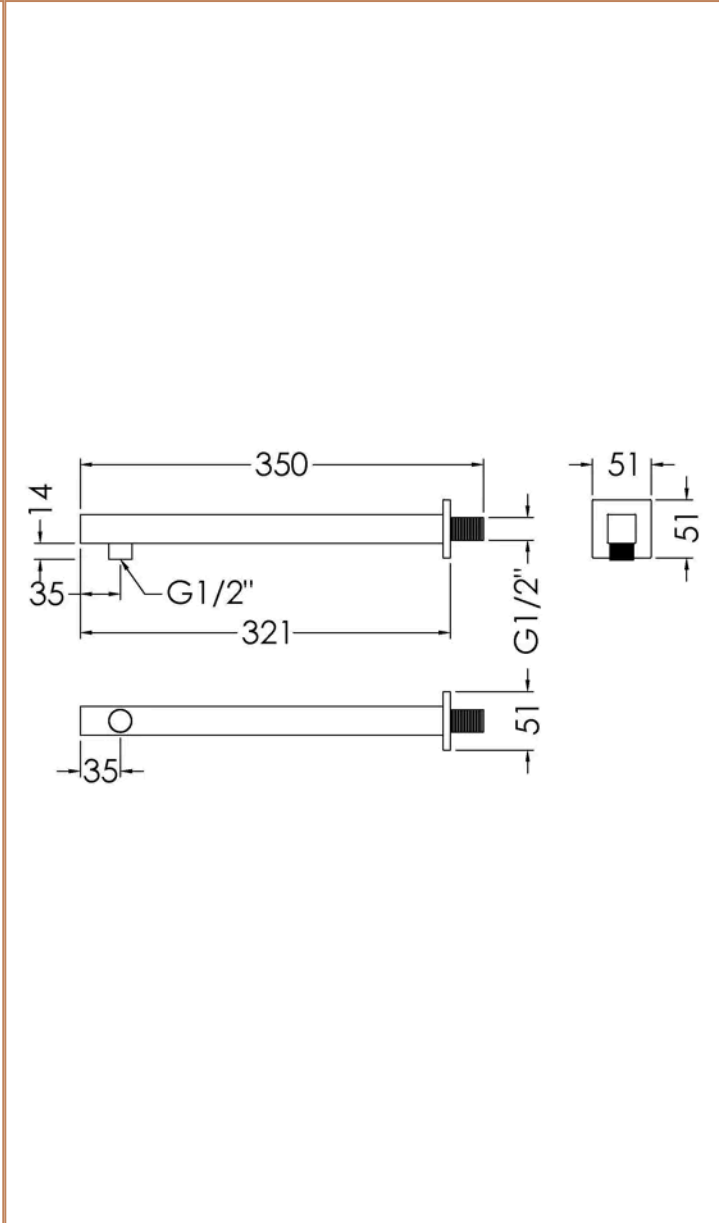

Packaging Details

Label Size (mm)	50 x 100
Label Colour	White
Label Qty	1.0000

Product Details

Country of Origin	China
Product Material	Brass Abs
Control Type	Manual
WRAS Approved	No
Valve/Cartridge Type	Single Lever Cartridge
Colour/Finish	Chrome
Mount Type	Recessed/Wall
Style	Contemporary
Handle Type	Lever/Square
TMV2 Approved	No
TMV3 Approved	No
Handset Included	No
Head Included	No
Min Operating Pressure	0.5 Bar
Minimum Operation Pressure	1 Bar
No. Outlets	1.0000
Outlet Elbow Supplied	No
Valve / Cartridge Type	Single Lever Cartridge

Sales Code: ARM19

Barcode: 5055369029754

Brand: nuie

Description: nuie Square Chrome Wall-Mounted Shower Arm

Product Dimensions

Product	51 x 51 x 350mm (H x W x D)
Packaged	60 x 70 x 400mm (H x W x D)
Outer Box	290 x 410 x 507mm (H x W x D)
Nett Weight	0.5 kg
Packaged Weight	0.6 kg

Packaging Details

Label Size (mm)	50 x 100
Label Colour	White
Label Qty	2.0000

Product Details

Country of Origin	China
Product Material	Brass
Colour/Finish	Chrome
Style	Contemporary

Sales Code: HEAD50

Barcode: 5055369016020

Brand: nuie

Description: nuie Chrome Fixed Shower Head

Product Dimensions

Product	60 x 200 x 200mm (H x W x D)
Packaged	50 x 210 x 210mm (H x W x D)
Outer Box	430 x 225 x 265mm (H x W x D)
Nett Weight	0.72 kg
Packaged Weight	0.72 kg