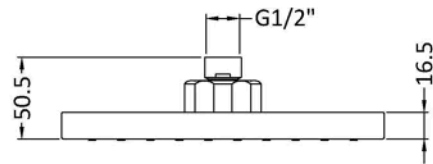

Technical Drawing Not Available

Sales Code: WINMV10

Barcode: 5056211898450

Brand: nuie

Description: nuie Windon Chrome Manual Shower Valve

Product Dimensions

Product	120 x 80 x 113mm (H x W x D)
Packaged	170 x 205 x 150mm (H x W x D)
Outer Box	470 x 470 x 400mm (H x W x D)
Nett Weight	1.07 kg
Packaged Weight	1.07 kg

Sales Code: ARM19

Barcode: 5055369029754

Brand: nuie

Description: nuie Square Chrome Wall-Mounted Shower Arm

Product Dimensions

Product	51 x 51 x 350mm (H x W x D)
Packaged	60 x 70 x 400mm (H x W x D)
Outer Box	290 x 410 x 507mm (H x W x D)
Nett Weight	0.5 kg
Packaged Weight	0.6 kg

Packaging Details

Label Size (mm)	50 x 100
Label Colour	White
Label Qty	2.0000

Product Details

Country of Origin	China
Product Material	Brass
Colour/Finish	Chrome
Style	Contemporary

Sales Code: HEAD50

Barcode: 5055369016020

Brand: nuie

Description: nuie Chrome Fixed Shower Head

Product Dimensions

Product	60 x 200 x 200mm (H x W x D)
Packaged	50 x 210 x 210mm (H x W x D)
Outer Box	430 x 225 x 265mm (H x W x D)
Nett Weight	0.72 kg
Packaged Weight	0.72 kg