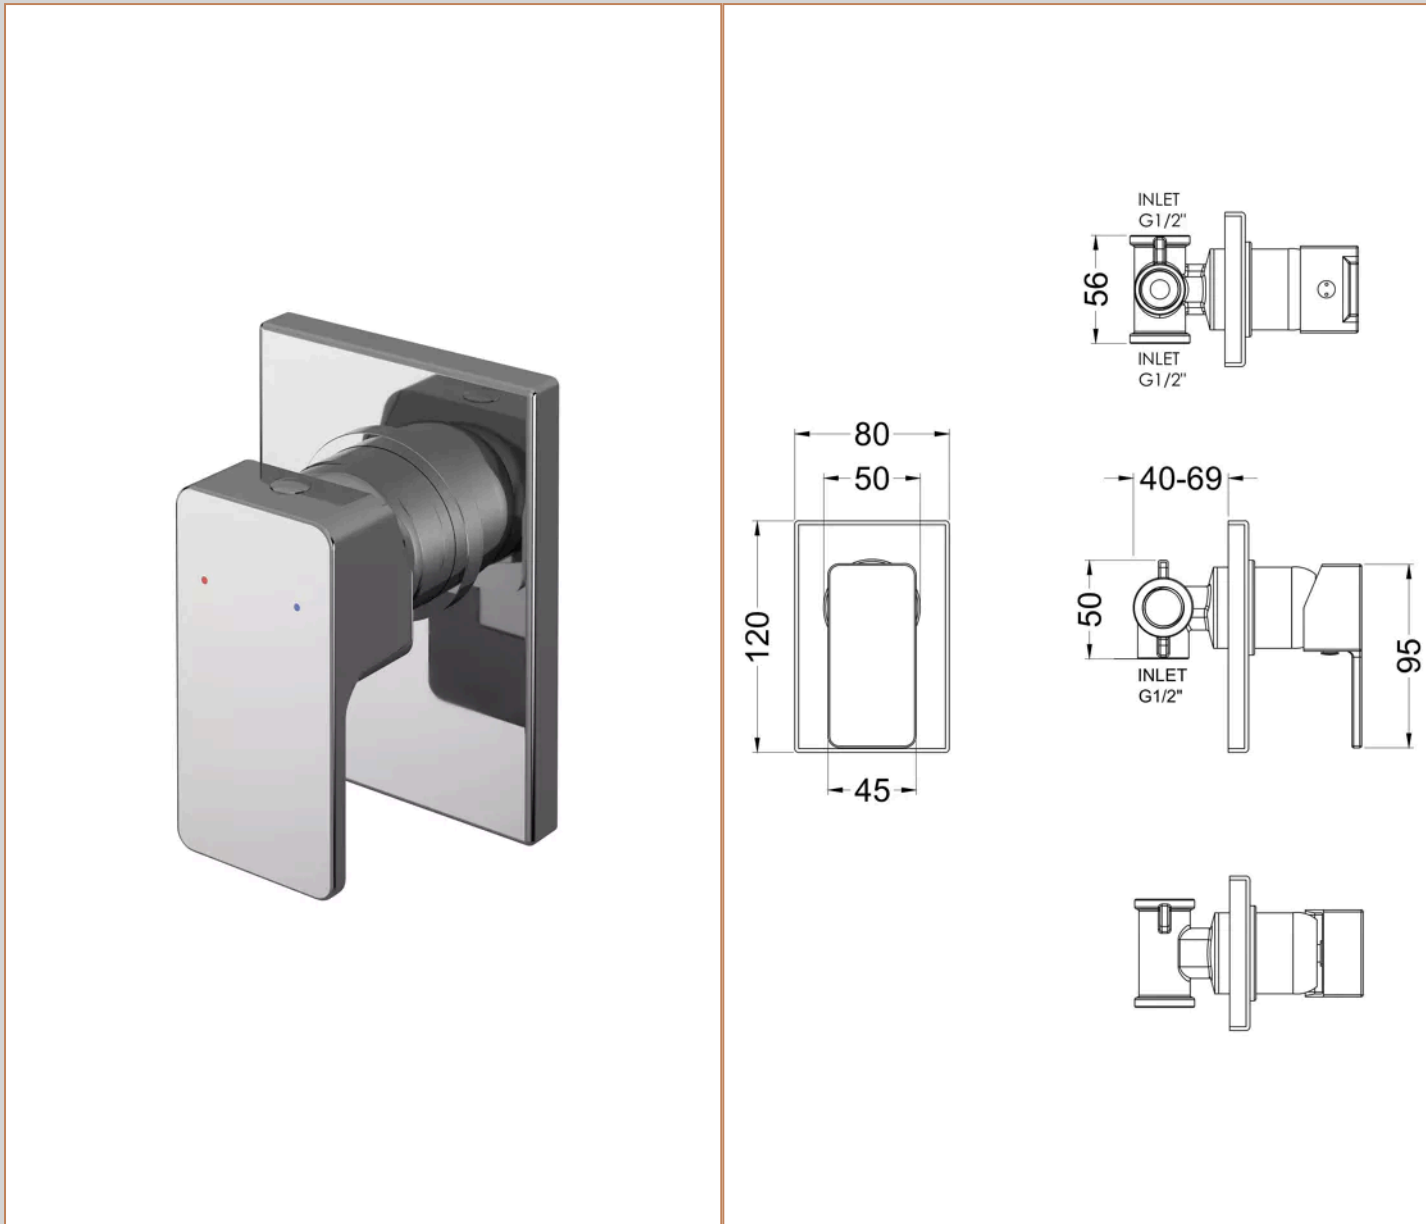

Product Details

Country of Origin	China
Product Material	Brass Abs
Control Type	Manual
Valve/Cartridge Type	1/4 Turn
Colour/Finish	Chrome
Style	Contemporary
Min Operating Pressure	0.5 Bar
Minimum Operation Pressure	1 Bar
No. Of Body Jets	0.0000
Valve / Cartridge Type	1/4 Turn

Technical Drawing Not Available

Sales Code: WINMV10

Barcode: 5056211898450

Brand: nuie

Description: nuie Windon Chrome Manual Shower Valve

Product Dimensions

Product	120 x 80 x 113mm (H x W x D)
Packaged	170 x 205 x 150mm (H x W x D)
Outer Box	470 x 470 x 400mm (H x W x D)
Nett Weight	1.07 kg
Packaged Weight	1.07 kg

Packaging Details

Label Size (mm)	50 x 100
Label Colour	White
Label Qty	1.0000

Product Details

Country of Origin	China
Product Material	Brass Abs
Control Type	Manual
WRAS Approved	No
Valve/Cartridge Type	Single Lever Cartridge
Colour/Finish	Chrome
Mount Type	Recessed/Wall
Style	Contemporary
Handle Type	Lever/Square
TMV2 Approved	No
TMV3 Approved	No
Handset Included	No
Head Included	No
Min Operating Pressure	0.5 Bar
Minimum Operation Pressure	1 Bar
No. Outlets	1.0000
Outlet Elbow Supplied	No
Valve / Cartridge Type	Single Lever Cartridge

Packaging Details

Label Size (mm)	50 x 100
Label Colour	White
Label Qty	2.0000

Product Details

Country of Origin	China
Product Material	Brass
Colour/Finish	Chrome
Style	Contemporary

Sales Code: HEAD50

Barcode: 5055369016020