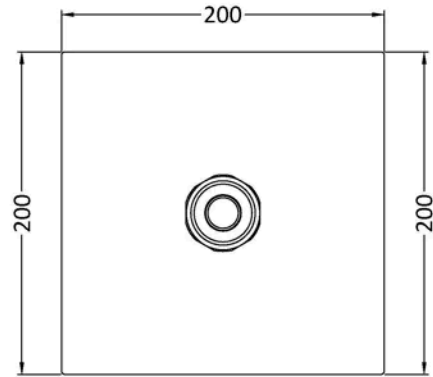

Technical Drawing Not Available

Sales Code: WINMV10

Barcode: 5056211898450

Brand: nuie

Description: nuie Windon Chrome Manual Shower Valve

Product Dimensions

Product	120 x 80 x 113mm (H x W x D)
Packaged	170 x 205 x 150mm (H x W x D)
Outer Box	470 x 470 x 400mm (H x W x D)
Nett Weight	1.07 kg
Packaged Weight	1.07 kg

Sales Code: ARM19

Barcode: 5055369029754

Brand: nuie

Description: nuie Square Chrome Wall-Mounted Shower Arm

Product Dimensions

Product	51 x 51 x 350mm (H x W x D)
Packaged	60 x 70 x 400mm (H x W x D)
Outer Box	290 x 410 x 507mm (H x W x D)
Nett Weight	0.5 kg
Packaged Weight	0.6 kg

Packaging Details

Label Size (mm)	50 x 100
Label Colour	White
Label Qty	2.0000

Product Details

Country of Origin	China
Product Material	Brass
Colour/Finish	Chrome
Style	Contemporary

Sales Code: HEAD50

Barcode: 5055369016020

Brand: nuie

Description: nuie Chrome Fixed Shower Head

Product Dimensions

Product	60 x 200 x 200mm (H x W x D)
Packaged	50 x 210 x 210mm (H x W x D)
Outer Box	430 x 225 x 265mm (H x W x D)
Nett Weight	0.72 kg
Packaged Weight	0.72 kg