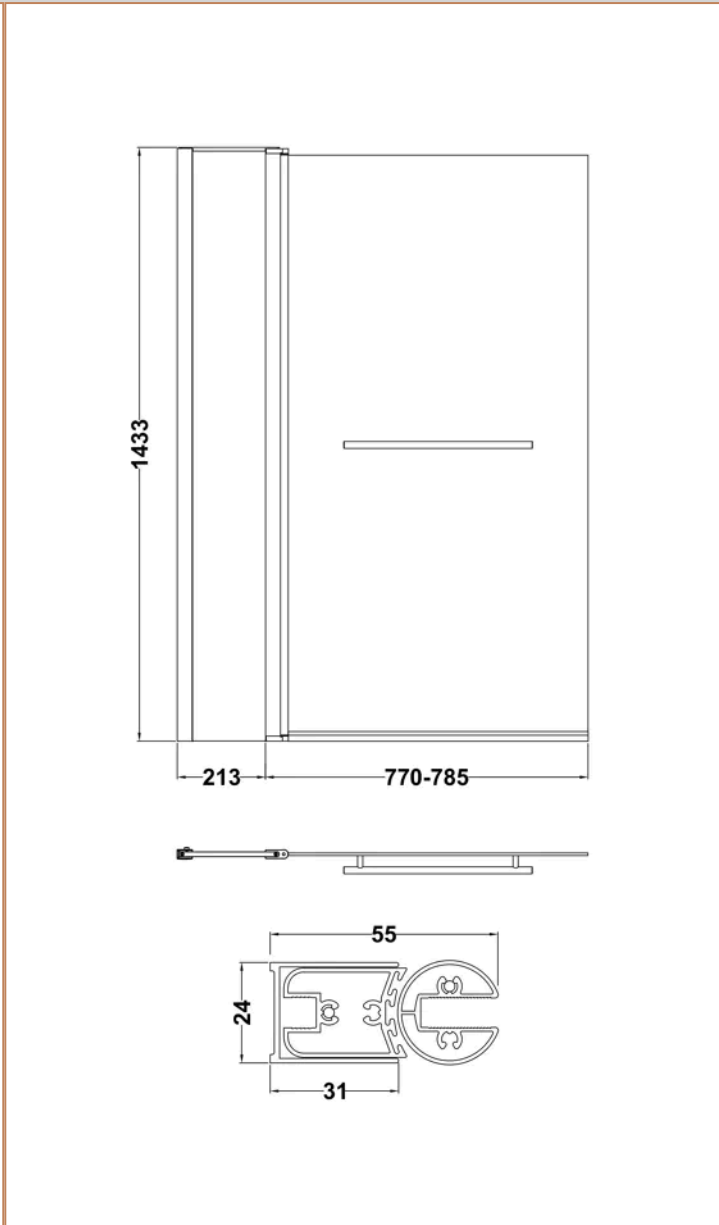

Packaging Details

Label Size (mm)	50 x 100
-----------------	----------

Product Details

Country of Origin	China
Product Material	Aluminium
Colour/Finish	Chrome
Style	Contemporary
Fixings Included	Yes
Easy Clean	No
Adjustment Max	998
Adjustment Min	983
Ce Certified	Yes
Declaration Of Performance	Yes
Easy Fit	No
Enclosure Design	Semi-Frameless
Frame Finish	Chrome
Glass Thickness	8 mm
Handles Included	No
Support Bar Included	No
Swing In Dimension	700 mm
Swing Out Dimension	700 mm
Ukca Certified	Yes

Packaging Details

Label Size (mm)	50 x 100
Label Colour	White
Label Qty	2.0000

Product Details

Volume	180 Litre
Country of Origin	Egypt
Product Material	Acrylic
Colour/Finish	European White
Style	Contemporary
Bath Panel Included	No
Ce Certified	Yes
Displaced Capacity	88 Litre
Includes Grips	No
Leg Set Included	Yes
Legs Included	Yes
No. Of Tapholes	No Tapholes
Overflow Included	Yes
Tap Included	No
Waste Included	No
Waste Size Required	90mm

Brand: nuie

Description: nuie 1000mm Semi-Frameless Chrome Bath Screen With Rail And Fixed Panel

Product Dimensions

Product	1433 x 998 x 24mm (H x W x D)
Packaged	50 x 805 x 1460mm (H x W x D)
Nett Weight	24.2 kg
Packaged Weight	24.2 kg

Packaging Details

Label Size (mm)	30 x 140
-----------------	----------

Product Details

Country of Origin	China
Product Material	Aluminium
Colour/Finish	Chrome
Style	Contemporary
Fixings Included	Yes
Easy Clean	No
Adjustment Max	998
Adjustment Min	983
Ce Certified	Yes
Declaration Of Performance	Yes
Easy Fit	No
Enclosure Design	Semi-Frameless
Extras Included	Towel Rail
Frame Finish	Chrome
Glass Thickness	6 mm
Handles Included	No
Support Bar Included	No
Swing In Dimension	700 mm
Swing Out Dimension	700 mm
Ukca Certified	Yes