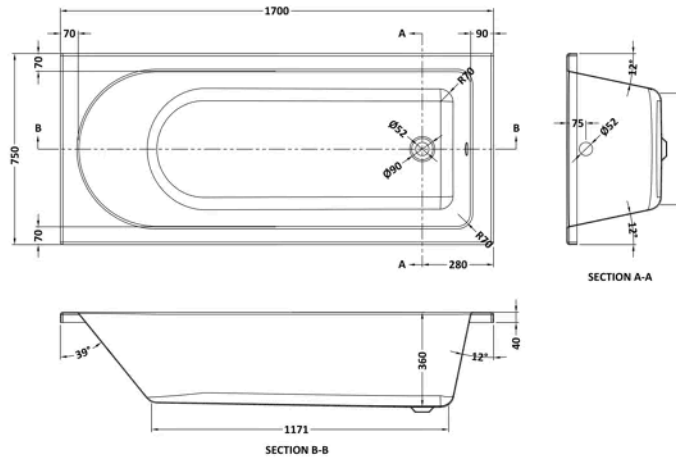

Packaging Details

Label Size (mm)	50 x 100
-----------------	----------

Product Details

Country of Origin	China
Product Material	Aluminium
Colour/Finish	Chrome
Style	Contemporary
Fixings Included	Yes
Easy Clean	No
Adjustment Max	998
Adjustment Min	983
Ce Certified	Yes
Declaration Of Performance	Yes
Easy Fit	No
Enclosure Design	Semi-Frameless
Frame Finish	Chrome
Glass Thickness	8 mm
Handles Included	No
Support Bar Included	No
Swing In Dimension	700 mm
Swing Out Dimension	700 mm
Ukca Certified	Yes

Product Details

Volume	166 Litre
Country of Origin	Egypt
Product Material	Acrylic
Colour/Finish	White
Style	Contemporary
Adjustment Max	998
Adjustment Min	983
Bath Panel Included	Yes
Displaced Capacity	96 Litre
Embossed	No
Frame Finish	Polished Chrome
Glass Thickness	6 mm
Includes Grips	No
Leg Set Included	Yes
Legs Included	Yes
Overflow Included	Yes
Tap Included	No
Waste Included	No

Sales Code: NBA610

Barcode: 5055369060108

Brand: nuie

Description: nuie 1700mm Single Ended Bath With Legs

Product Dimensions

Product	360 x 750 x 1700mm (H x W x L)
Packaged	400 x 760 x 1700mm (H x W x D)
Nett Weight	20 kg
Packaged Weight	20 kg

Packaging Details

Label Size (mm)	50 x 100
Label Colour	White
Label Qty	2.0000

Product Details

Volume	180 Litre
Country of Origin	Egypt
Product Material	Acrylic
Colour/Finish	European White
Style	Contemporary
Bath Panel Included	No
Ce Certified	Yes
Displaced Capacity	88 Litre
Includes Grips	No
Leg Set Included	Yes
Legs Included	Yes
No. Of Tapholes	No Tapholes
Overflow Included	Yes
Tap Included	No
Waste Included	No
Waste Size Required	90mm