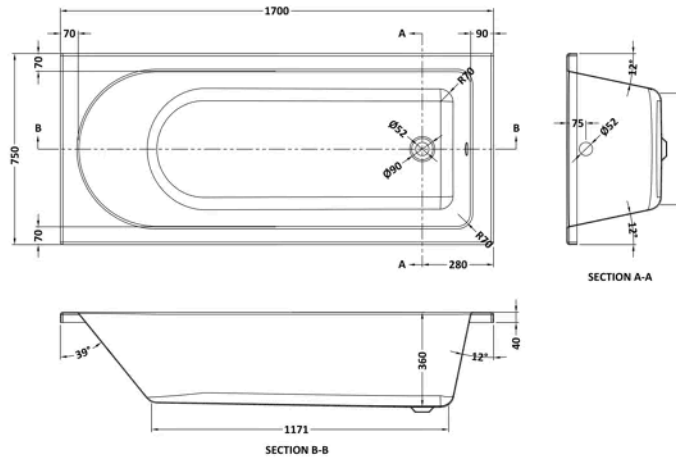

Product Details

Volume	166 Litre
Country of Origin	Egypt
Product Material	Acrylic,Aluminium
Colour/Finish	White
Style	Contemporary
Fixings Included	No
Adjustment Max	998
Adjustment Min	983
Bath Panel Included	Yes
Displaced Capacity	96 Litre
Embossed	No
Frame Finish	Polished Chrome
Glass Thickness	6 mm
Includes Grips	No
Leg Set Included	Yes
Legs Included	Yes
No. Of Tapholes	No Tapholes
Overflow Included	Yes
Painted Option Available	No
Tap Included	No
Waste Included	No

Sales Code: NBA610

Barcode: 5055369060108

Brand: nuie

Description: nuie 1700mm Single Ended Bath With Legs

Product Dimensions

Product	360 x 750 x 1700mm (H x W x L)
Packaged	400 x 760 x 1700mm (H x W x D)
Nett Weight	20 kg
Packaged Weight	20 kg

Packaging Details

Label Size (mm)	50 x 100
Label Colour	White
Label Qty	2.0000

Product Details

Volume	180 Litre
Country of Origin	Egypt
Product Material	Acrylic
Colour/Finish	European White
Style	Contemporary
Bath Panel Included	No
Ce Certified	Yes
Displaced Capacity	88 Litre
Includes Grips	No
Leg Set Included	Yes
Legs Included	Yes
No. Of Tapholes	No Tapholes
Overflow Included	Yes
Tap Included	No
Waste Included	No
Waste Size Required	90mm

Packaging Details

Label Size (mm)	30 x 140
-----------------	----------

Product Details

Country of Origin	China
Product Material	Aluminium
Colour/Finish	Chrome
Style	Contemporary
Fixings Included	Yes
Easy Clean	No
Adjustment Max	998
Adjustment Min	983
Ce Certified	Yes
Declaration Of Performance	Yes
Easy Fit	No
Enclosure Design	Semi-Frameless
Extras Included	Towel Rail
Frame Finish	Chrome
Glass Thickness	6 mm
Handles Included	No
Support Bar Included	No
Swing In Dimension	700 mm
Swing Out Dimension	700 mm
Ukca Certified	Yes