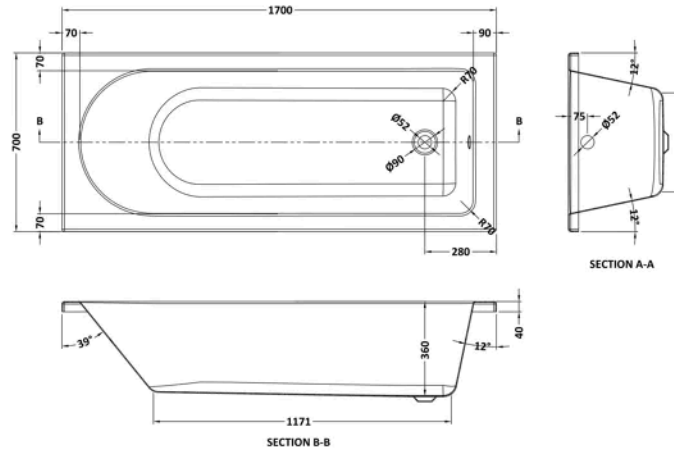

Packaging Details

Label Size (mm)	50 x 100
-----------------	----------

Product Details

Country of Origin	China
Product Material	Aluminium
Colour/Finish	Chrome
Style	Contemporary
Fixings Included	Yes
Easy Clean	No
Adjustment Max	998
Adjustment Min	983
Ce Certified	Yes
Declaration Of Performance	Yes
Easy Fit	No
Enclosure Design	Semi-Frameless
Frame Finish	Chrome
Glass Thickness	8 mm
Handles Included	No
Support Bar Included	No
Swing In Dimension	700 mm
Swing Out Dimension	700 mm
Ukca Certified	Yes

Product Details

Volume	150 Litre
Country of Origin	United Kingdom
Product Material	Acrylic Eternalite
Colour/Finish	European White
Style	Contemporary
Adjustment Max	998
Adjustment Min	983
Bath Panel Included	Yes
Displaced Capacity	80 Litre
Embossed	No
Frame Finish	Polished Chrome
Glass Thickness	6 mm
Includes Grips	No
Leg Set Included	Yes
Legs Included	Yes
No. Of Tapholes	No Tapholes
Overflow Included	Yes
Tap Included	No
Waste Included	No

Sales Code: BMON013

Barcode: 5055369060931

Brand: nuie

Description: nuie Eternalite 1700mm Single Ended Bath With Legs

Product Dimensions

Product	380 x 700 x 1700mm (H x W x L)
Packaged	380 x 700 x 1700mm (H x W x D)
Nett Weight	24 kg
Packaged Weight	24 kg

Packaging Details

Label Size (mm)	30 x 140
-----------------	----------

Product Details

Country of Origin	China
Product Material	Aluminium
Colour/Finish	Chrome
Style	Contemporary
Fixings Included	Yes
Easy Clean	No
Adjustment Max	998
Adjustment Min	983
Ce Certified	Yes
Declaration Of Performance	Yes
Easy Fit	No
Enclosure Design	Semi-Frameless
Extras Included	Towel Rail
Frame Finish	Chrome
Glass Thickness	6 mm
Handles Included	No
Support Bar Included	No
Swing In Dimension	700 mm
Swing Out Dimension	700 mm
Ukca Certified	Yes