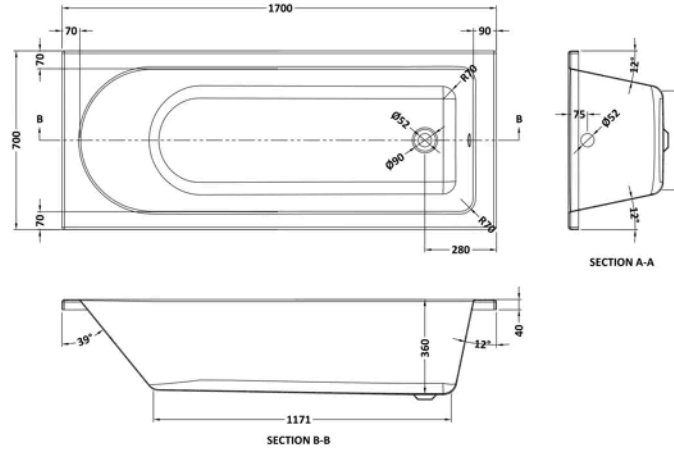

Product Details

Volume	150 Litre
Country of Origin	United Kingdom
Product Material	Acrylic Eternalite
Colour/Finish	European White
Style	Contemporary
Adjustment Max	998
Adjustment Min	983
Bath Panel Included	Yes
Displaced Capacity	80 Litre
Embossed	No
Frame Finish	Polished Chrome
Glass Thickness	6 mm
Includes Grips	No
Leg Set Included	Yes
Legs Included	Yes
No. Of Tapholes	No Tapholes
Overflow Included	Yes
Tap Included	No
Waste Included	No

Sales Code: BMON013

Barcode: 5055369060931

Brand: nuie

Description: nuie Eternalite 1700mm Single Ended Bath With Legs

Product Dimensions

Product	380 x 700 x 1700mm (H x W x L)
Packaged	380 x 700 x 1700mm (H x W x D)
Nett Weight	24 kg
Packaged Weight	24 kg

Packaging Details

Label Size (mm)	50 x 100
Label Colour	White
Label Qty	2.0000

Product Details

Volume	150 Litre
Country of Origin	Egypt
Product Material	Acrylic Eternalite
Colour/Finish	White
Style	Contemporary
Fixings Included	No
Bath Panel Included	No
Ce Certified	Yes
Declaration Of Performance	Yes
Displaced Capacity	80 Litre
Includes Grips	No
Leg Set Included	Yes
Legs Included	Yes
No. Of Tapholes	No Tapholes
Overflow Included	No
Tap Included	No
Waste Included	No

Packaging Details

Label Size (mm)	30 x 140
-----------------	----------

Product Details

Country of Origin	China
Product Material	Aluminium
Colour/Finish	Chrome
Style	Contemporary
Fixings Included	Yes
Easy Clean	No
Adjustment Max	998
Adjustment Min	983
Ce Certified	Yes
Declaration Of Performance	Yes
Easy Fit	No
Enclosure Design	Semi-Frameless
Extras Included	Towel Rail
Frame Finish	Chrome
Glass Thickness	6 mm
Handles Included	No
Support Bar Included	No
Swing In Dimension	700 mm
Swing Out Dimension	700 mm
Ukca Certified	Yes