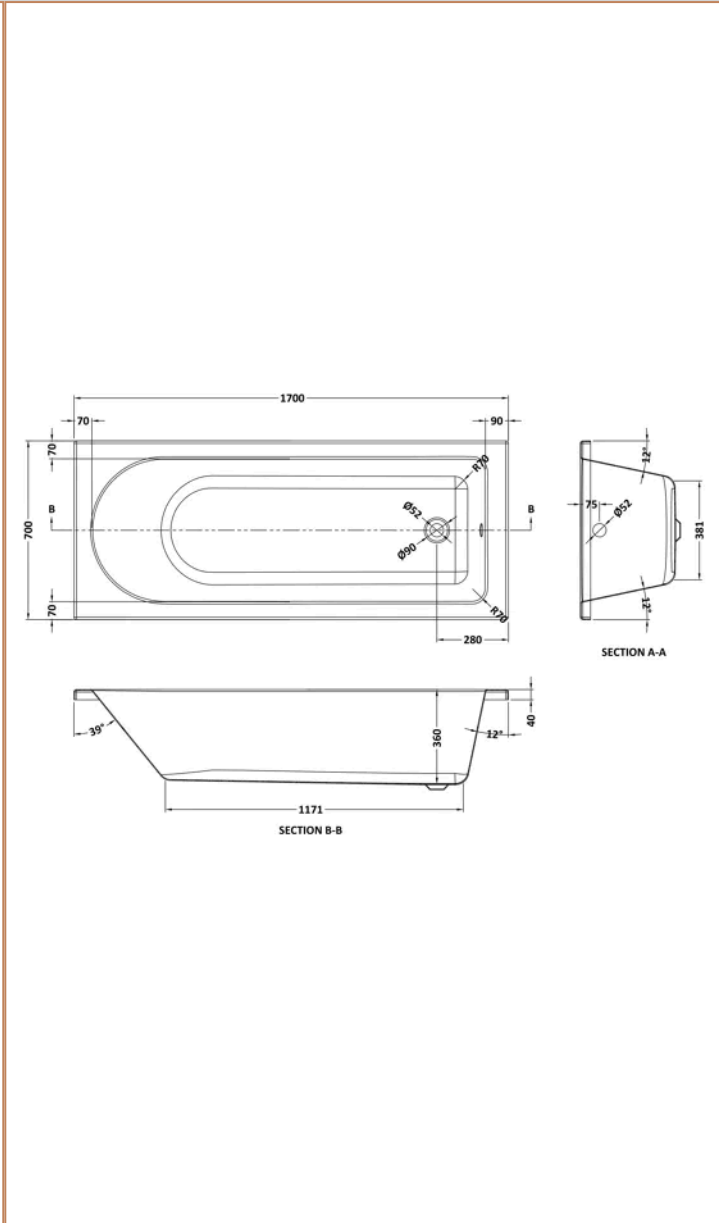

Product Details

Volume	150 Litre
Country of Origin	United Kingdom
Product Material	Acrylic Eternalite
Colour/Finish	European White
Style	Contemporary
Adjustment Max	998
Adjustment Min	983
Bath Panel Included	Yes
Displaced Capacity	80 Litre
Embossed	No
Frame Finish	Polished Chrome
Glass Thickness	6 mm
Includes Grips	No
Leg Set Included	Yes
Legs Included	Yes
No. Of Tapholes	No Tapholes
Overflow Included	Yes
Tap Included	No
Waste Included	No

Packaging Details

Label Size (mm)	50 x 100
-----------------	----------

Product Details

Country of Origin	China
Product Material	Aluminium
Colour/Finish	Chrome
Style	Contemporary
Fixings Included	Yes
Easy Clean	No
Adjustment Max	998
Adjustment Min	983
Ce Certified	Yes
Declaration Of Performance	Yes
Easy Fit	No
Enclosure Design	Semi-Frameless
Frame Finish	Chrome
Glass Thickness	8 mm
Handles Included	No
Support Bar Included	No
Swing In Dimension	700 mm
Swing Out Dimension	700 mm
Ukca Certified	Yes

Sales Code:
BAZSE024

Barcode: 5056678407806

Brand: nuie

Description: nuie 1700 x 700mm European White Round Shower Bath, European White Bath Screen And Front Panel

Product Dimensions

Product	400 x 700 x 1700mm (H x W x L)
Nett Weight	0.01 kg
Packaged Weight	0.01 kg