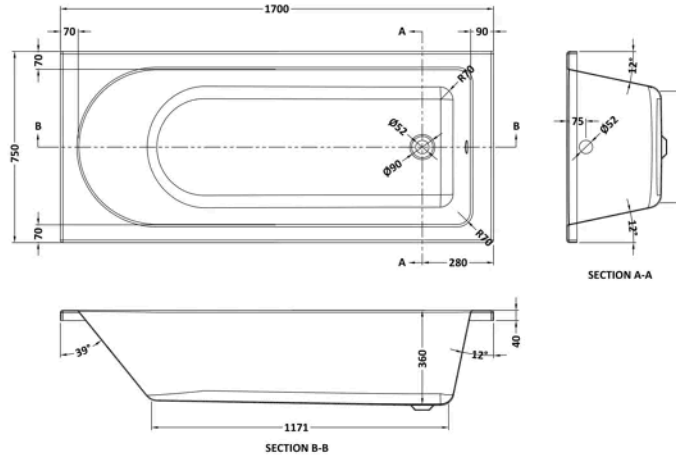

Product Details

Volume	166 Litre
Country of Origin	United Kingdom
Product Material	Acrylic Eternalite
Colour/Finish	European White
Style	Contemporary
Adjustment Max	998
Adjustment Min	983
Bath Panel Included	Yes
Displaced Capacity	96 Litre
Embossed	No
Frame Finish	Polished Chrome
Glass Thickness	6 mm
Includes Grips	No
Leg Set Included	Yes
Legs Included	Yes
No. Of Tapholes	No Tapholes
Overflow Included	Yes
Tap Included	No
Waste Included	No

Sales Code: BMON014

Barcode: 5055369060948

Brand: nuie

Description: nuie Eternalite 1700mm Single Ended Bath With Legs

Product Dimensions

Product	380 x 750 x 1700mm (H x W x L)
Packaged	380 x 750 x 1700mm (H x W x D)
Nett Weight	27 kg
Packaged Weight	27 kg

Packaging Details

Label Size (mm)	50 x 100
Label Colour	White
Label Qty	2.0000

Product Details

Volume	166 Litre
Country of Origin	Egypt
Product Material	Acrylic Eternalite
Colour/Finish	White
Style	Contemporary
Fixings Included	No
Bath Panel Included	No
Ce Certified	Yes
Declaration Of Performance	Yes
Displaced Capacity	96 Litre
Includes Grips	No
Leg Set Included	Yes
Legs Included	Yes
No. Of Tapholes	No Tapholes
Overflow Included	No
Tap Included	No
Waste Included	No

Packaging Details

Label Size (mm)	30 x 140
-----------------	----------

Product Details

Country of Origin	China
Product Material	Aluminium
Colour/Finish	Chrome
Style	Contemporary
Fixings Included	Yes
Easy Clean	No
Adjustment Max	998
Adjustment Min	983
Ce Certified	Yes
Declaration Of Performance	Yes
Easy Fit	No
Enclosure Design	Semi-Frameless
Extras Included	Towel Rail
Frame Finish	Chrome
Glass Thickness	6 mm
Handles Included	No
Support Bar Included	No
Swing In Dimension	700 mm
Swing Out Dimension	700 mm
Ukca Certified	Yes