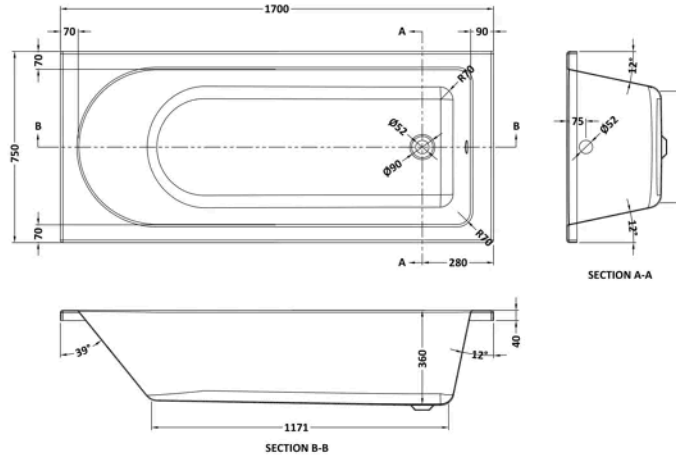

Packaging Details

Label Size (mm)	50 x 100
-----------------	----------

Product Details

Country of Origin	China
Product Material	Aluminium
Colour/Finish	Chrome
Style	Contemporary
Fixings Included	Yes
Easy Clean	No
Adjustment Max	998
Adjustment Min	983
Ce Certified	Yes
Declaration Of Performance	Yes
Easy Fit	No
Enclosure Design	Semi-Frameless
Frame Finish	Chrome
Glass Thickness	8 mm
Handles Included	No
Support Bar Included	No
Swing In Dimension	700 mm
Swing Out Dimension	700 mm
Ukca Certified	Yes

Product Details

Volume	166 Litre
Country of Origin	United Kingdom
Product Material	Acrylic Eternalite
Colour/Finish	European White
Style	Contemporary
Adjustment Max	998
Adjustment Min	983
Bath Panel Included	Yes
Displaced Capacity	96 Litre
Embossed	No
Frame Finish	Polished Chrome
Glass Thickness	6 mm
Includes Grips	No
Leg Set Included	Yes
Legs Included	Yes
No. Of Tapholes	No Tapholes
Overflow Included	Yes
Tap Included	No
Waste Included	No

Sales Code: BMON014

Barcode: 5055369060948

Brand: nuie

Description: nuie Eternalite 1700mm Single Ended Bath With Legs

Product Dimensions

Product	380 x 750 x 1700mm (H x W x L)
Packaged	380 x 750 x 1700mm (H x W x D)
Nett Weight	27 kg
Packaged Weight	27 kg

Packaging Details

Label Size (mm)	50 x 100
Label Colour	White
Label Qty	2.0000

Product Details

Volume	166 Litre
Country of Origin	Egypt
Product Material	Acrylic Eternalite
Colour/Finish	White
Style	Contemporary
Fixings Included	No
Bath Panel Included	No
Ce Certified	Yes
Declaration Of Performance	Yes
Displaced Capacity	96 Litre
Includes Grips	No
Leg Set Included	Yes
Legs Included	Yes
No. Of Tapholes	No Tapholes
Overflow Included	No
Tap Included	No
Waste Included	No