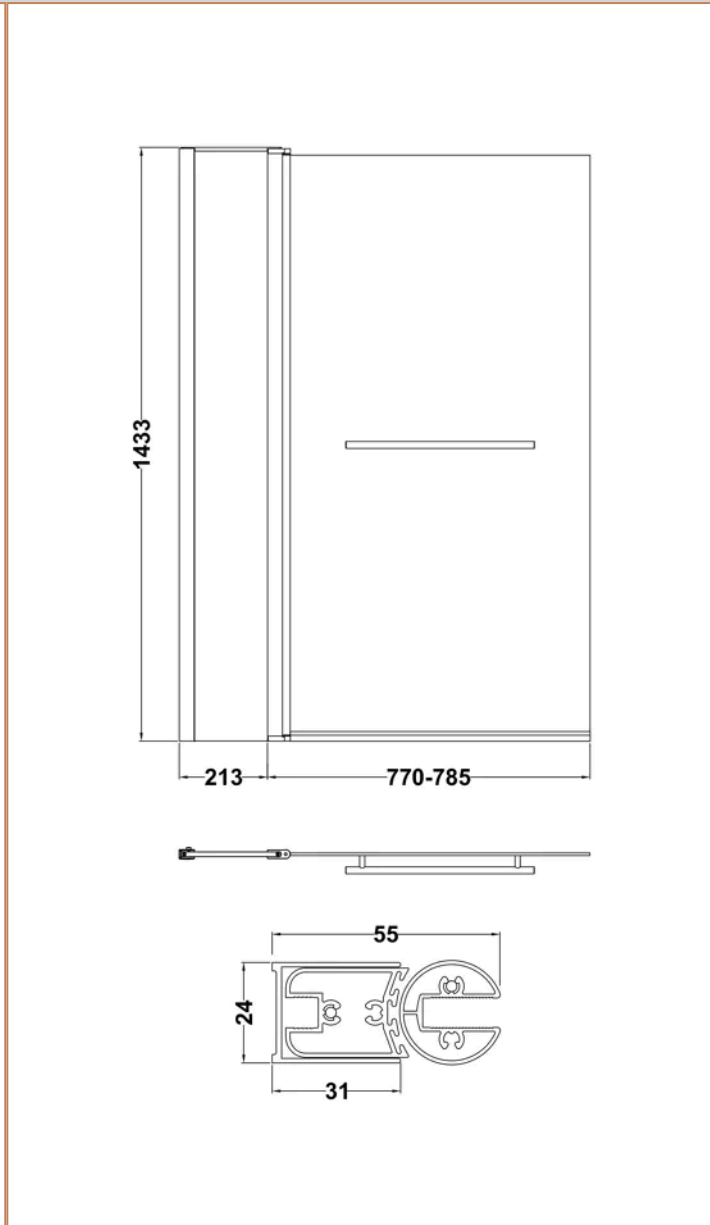

Packaging Details

Label Size (mm)	50 x 100
-----------------	----------

Product Details

Country of Origin	China
Product Material	Aluminium
Colour/Finish	Chrome
Style	Contemporary
Fixings Included	Yes
Easy Clean	No
Adjustment Max	998
Adjustment Min	983
Ce Certified	Yes
Declaration Of Performance	Yes
Easy Fit	No
Enclosure Design	Semi-Frameless
Frame Finish	Chrome
Glass Thickness	8 mm
Handles Included	No
Support Bar Included	No
Swing In Dimension	700 mm
Swing Out Dimension	700 mm
Ukca Certified	Yes

Product Details

Volume	166 Litre
Country of Origin	United Kingdom
Product Material	Acrylic Eternalite
Colour/Finish	European White
Style	Contemporary
Adjustment Max	998
Adjustment Min	983
Bath Panel Included	Yes
Displaced Capacity	96 Litre
Embossed	No
Frame Finish	Polished Chrome
Glass Thickness	6 mm
Includes Grips	No
Leg Set Included	Yes
Legs Included	Yes
No. Of Tapholes	No Tapholes
Overflow Included	Yes
Tap Included	No
Waste Included	No

Brand: nuie

Description: nuie 1000mm Chrome Bath Screen With Rail And Fixed Panel

Product Dimensions

Product	1433 x 998 x 24mm (H x W x D)
Packaged	50 x 805 x 1460mm (H x W x D)
Nett Weight	24.2 kg
Packaged Weight	24.2 kg

Packaging Details

Label Size (mm)	30 x 140
-----------------	----------

Product Details

Country of Origin	China
Product Material	Aluminium
Colour/Finish	Chrome
Style	Contemporary
Fixings Included	Yes
Easy Clean	No
Adjustment Max	998
Adjustment Min	983
Ce Certified	Yes
Declaration Of Performance	Yes
Easy Fit	No
Enclosure Design	Semi-Frameless
Extras Included	Towel Rail
Frame Finish	Chrome
Glass Thickness	6 mm
Handles Included	No
Support Bar Included	No
Swing In Dimension	700 mm
Swing Out Dimension	700 mm
Ukca Certified	Yes