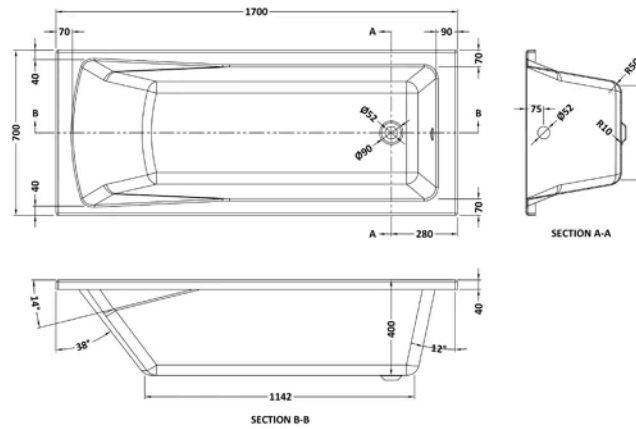

Packaging Details

| | |
|-----------------|----------|
| Label Size (mm) | 50 x 100 |
|-----------------|----------|

Product Details

| | |
|----------------------------|----------------|
| Country of Origin | China |
| Product Material | Aluminium |
| Colour/Finish | Chrome |
| Style | Contemporary |
| Fixings Included | Yes |
| Easy Clean | No |
| Adjustment Max | 998 |
| Adjustment Min | 983 |
| Ce Certified | Yes |
| Declaration Of Performance | Yes |
| Easy Fit | No |
| Enclosure Design | Semi-Frameless |
| Frame Finish | Chrome |
| Glass Thickness | 8 mm |
| Handles Included | No |
| Support Bar Included | No |
| Swing In Dimension | 700 mm |
| Swing Out Dimension | 700 mm |
| Ukca Certified | Yes |

Sales Code: BAZSE062

Barcode: 5056678408186

Brand: nuie

Description: nuie 1700 x 700mm White Straight Single Ended Bath, Bath Screen And Side Panel

Product Dimensions

| | |
|-----------------|--------------------------------|
| Product | 400 x 700 x 1700mm (H x W x L) |
| Nett Weight | 0.01 kg |
| Packaged Weight | 0.01 kg |

Product Details

| | |
|---------------------|-----------------|
| Volume | 178 Litre |
| Country of Origin | Egypt |
| Product Material | Acrylic |
| Colour/Finish | White |
| Style | Contemporary |
| Adjustment Max | 998 |
| Adjustment Min | 983 |
| Bath Panel Included | Yes |
| Displaced Capacity | 108 Litre |
| Embossed | No |
| Frame Finish | Polished Chrome |
| Glass Thickness | 6 mm |
| Includes Grips | No |
| Leg Set Included | Yes |
| Legs Included | Yes |
| No. Of Tapholes | No Tapholes |
| Overflow Included | Yes |
| Tap Included | No |
| Waste Included | No |

Sales Code: NBA409

Barcode: 5055369006700

Brand: nuie

Description: nuie 1700mm Square Single Ended Bath With Legs

Product Dimensions

| | |
|-----------------|--------------------------------|
| Product | 400 x 700 x 1700mm (H x W x L) |
| Packaged | 420 x 700 x 1700mm (H x W x D) |
| Nett Weight | 19.24 kg |
| Packaged Weight | 19.24 kg |