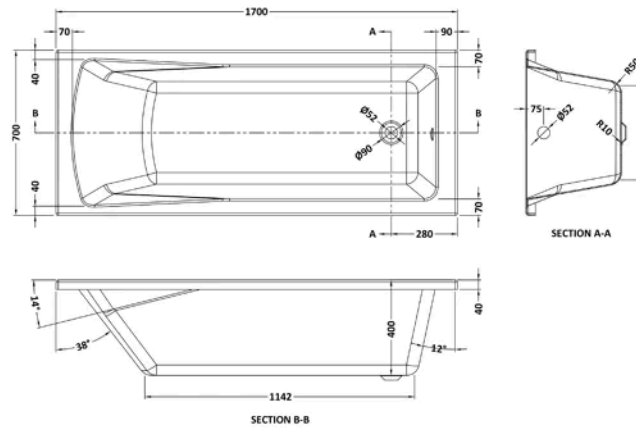

Product Details

| | |
|---------------------|-----------------|
| Volume | 178 Litre |
| Country of Origin | Egypt |
| Product Material | Acrylic |
| Colour/Finish | White |
| Style | Contemporary |
| Adjustment Max | 998 |
| Adjustment Min | 983 |
| Bath Panel Included | Yes |
| Displaced Capacity | 108 Litre |
| Embossed | No |
| Frame Finish | Polished Chrome |
| Glass Thickness | 6 mm |
| Includes Grips | No |
| Leg Set Included | Yes |
| Legs Included | Yes |
| No. Of Tapholes | No Tapholes |
| Overflow Included | Yes |
| Tap Included | No |
| Waste Included | No |

Sales Code: NBA409

Barcode: 5055369006700

Brand: nuie

Description: nuie 1700mm Square Single Ended Bath With Legs

Product Dimensions

| | |
|-----------------|--------------------------------|
| Product | 400 x 700 x 1700mm (H x W x L) |
| Packaged | 420 x 700 x 1700mm (H x W x D) |
| Nett Weight | 19.24 kg |
| Packaged Weight | 19.24 kg |

Packaging Details

| | |
|-----------------|----------|
| Label Size (mm) | 50 x 100 |
|-----------------|----------|

Product Details

| | |
|----------------------------|----------------|
| Country of Origin | China |
| Product Material | Aluminium |
| Colour/Finish | Chrome |
| Style | Contemporary |
| Fixings Included | Yes |
| Easy Clean | No |
| Adjustment Max | 998 |
| Adjustment Min | 983 |
| Ce Certified | Yes |
| Declaration Of Performance | Yes |
| Easy Fit | No |
| Enclosure Design | Semi-Frameless |
| Frame Finish | Chrome |
| Glass Thickness | 8 mm |
| Handles Included | No |
| Support Bar Included | No |
| Swing In Dimension | 700 mm |
| Swing Out Dimension | 700 mm |
| Ukca Certified | Yes |