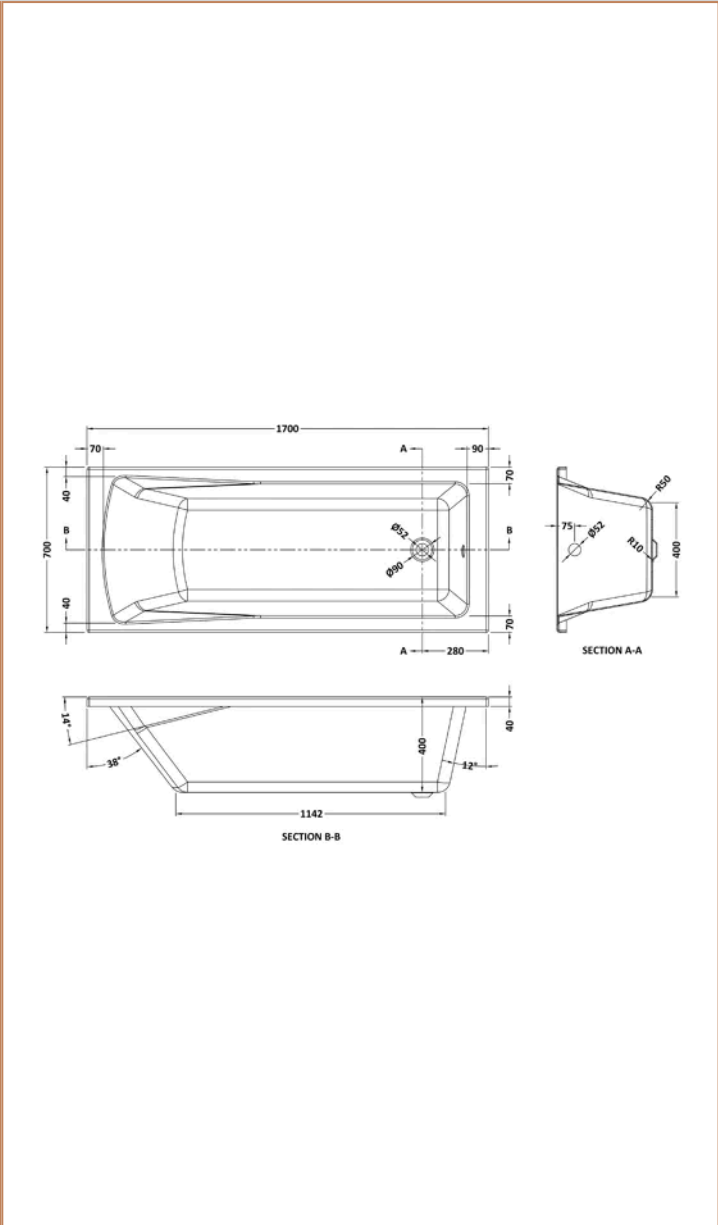

Sales Code:
BAZSE061

Barcode: 5056678408179

Brand: nuie

Description: nuie 1700 x 700mm White Straight Single Ended Bath, Bath Screen, Side Panel And Leg Set

Product Dimensions

| | |
|-----------------|--------------------------------|
| Product | 400 x 700 x 1700mm (H x W x L) |
| Nett Weight | 0.01 kg |
| Packaged Weight | 0.01 kg |

Product Details

| | |
|---------------------|-----------------|
| Volume | 178 Litre |
| Country of Origin | Egypt |
| Product Material | Acrylic |
| Colour/Finish | White |
| Style | Contemporary |
| Adjustment Max | 998 |
| Adjustment Min | 983 |
| Bath Panel Included | Yes |
| Displaced Capacity | 108 Litre |
| Embossed | No |
| Frame Finish | Polished Chrome |
| Glass Thickness | 6 mm |
| Includes Grips | No |
| Leg Set Included | Yes |
| Legs Included | Yes |
| No. Of Tapholes | No Tapholes |
| Overflow Included | Yes |
| Tap Included | No |
| Waste Included | No |

Sales Code: NBA409

Barcode: 5055369006700

Brand: nuie

Description: nuie 1700mm Square Single Ended Bath With Legs

Product Dimensions

| | |
|-----------------|--------------------------------|
| Product | 400 x 700 x 1700mm (H x W x L) |
| Packaged | 420 x 700 x 1700mm (H x W x D) |
| Nett Weight | 19.24 kg |
| Packaged Weight | 19.24 kg |

Sales Code: PAN140

Barcode: 5055369060832

Brand: nuie

Description: nuie 1700mm Acrylic Front Bath Panel

Product Dimensions

| | |
|-----------------|-------------------------------|
| Product | 510 x 1700 x 25mm (H x W x D) |
| Packaged | 510 x 50 x 1710mm (H x W x D) |
| Nett Weight | 2.1 kg |
| Packaged Weight | 2.1 kg |