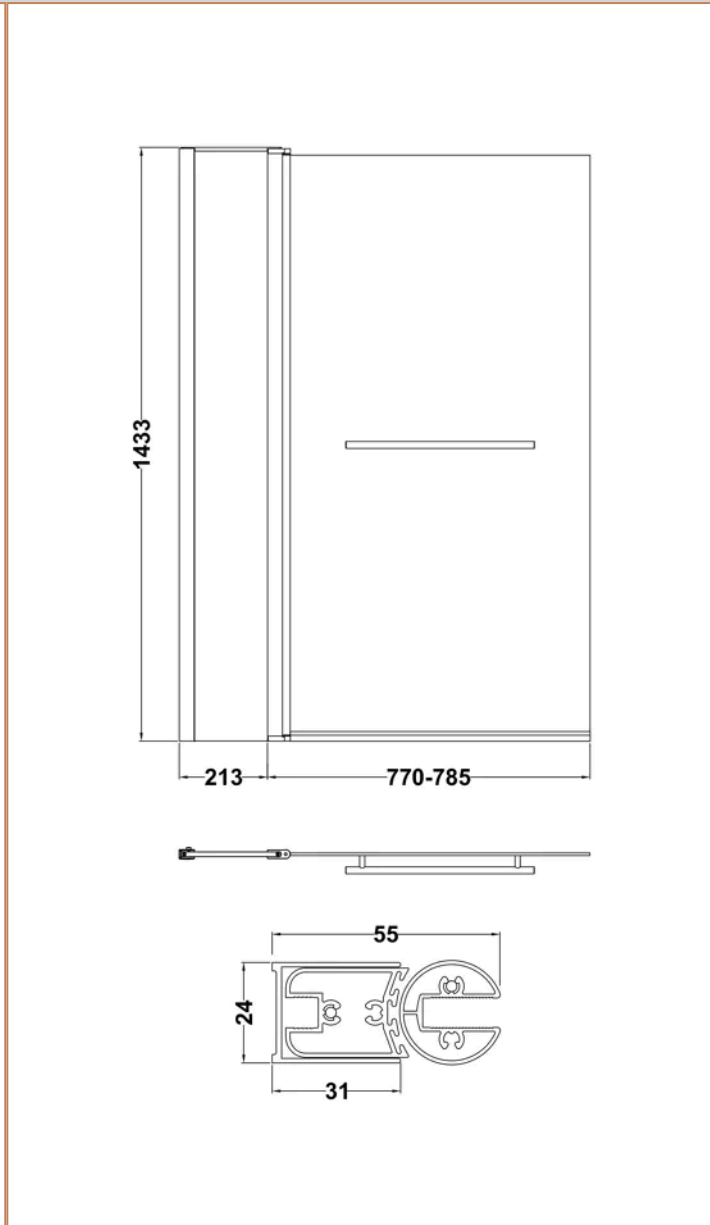

Sales Code: NSSQR2

Barcode: 5055369001385

Brand: nuie

Description: nuie 1000mm Semi-Frameless Chrome Bath Screen With Rail And Fixed Panel

Product Dimensions

Product	1433 x 998 x 24mm (H x W x D)
Packaged	50 x 805 x 1460mm (H x W x D)
Nett Weight	24.2 kg
Packaged Weight	24.2 kg

Packaging Details

Label Size (mm)	30 x 140

Product Details

Country of Origin	China
Product Material	Aluminium
Colour/Finish	Chrome
Style	Contemporary
Fixings Included	Yes
Easy Clean	No
Adjustment Max	998
Adjustment Min	983
Ce Certified	Yes
Declaration Of Performance	Yes
Easy Fit	No
Enclosure Design	Semi-Frameless
Extras Included	Towel Rail
Frame Finish	Chrome
Glass Thickness	6 mm
Handles Included	No
Support Bar Included	No
Swing In Dimension	700 mm
Swing Out Dimension	700 mm
Ukca Certified	Yes